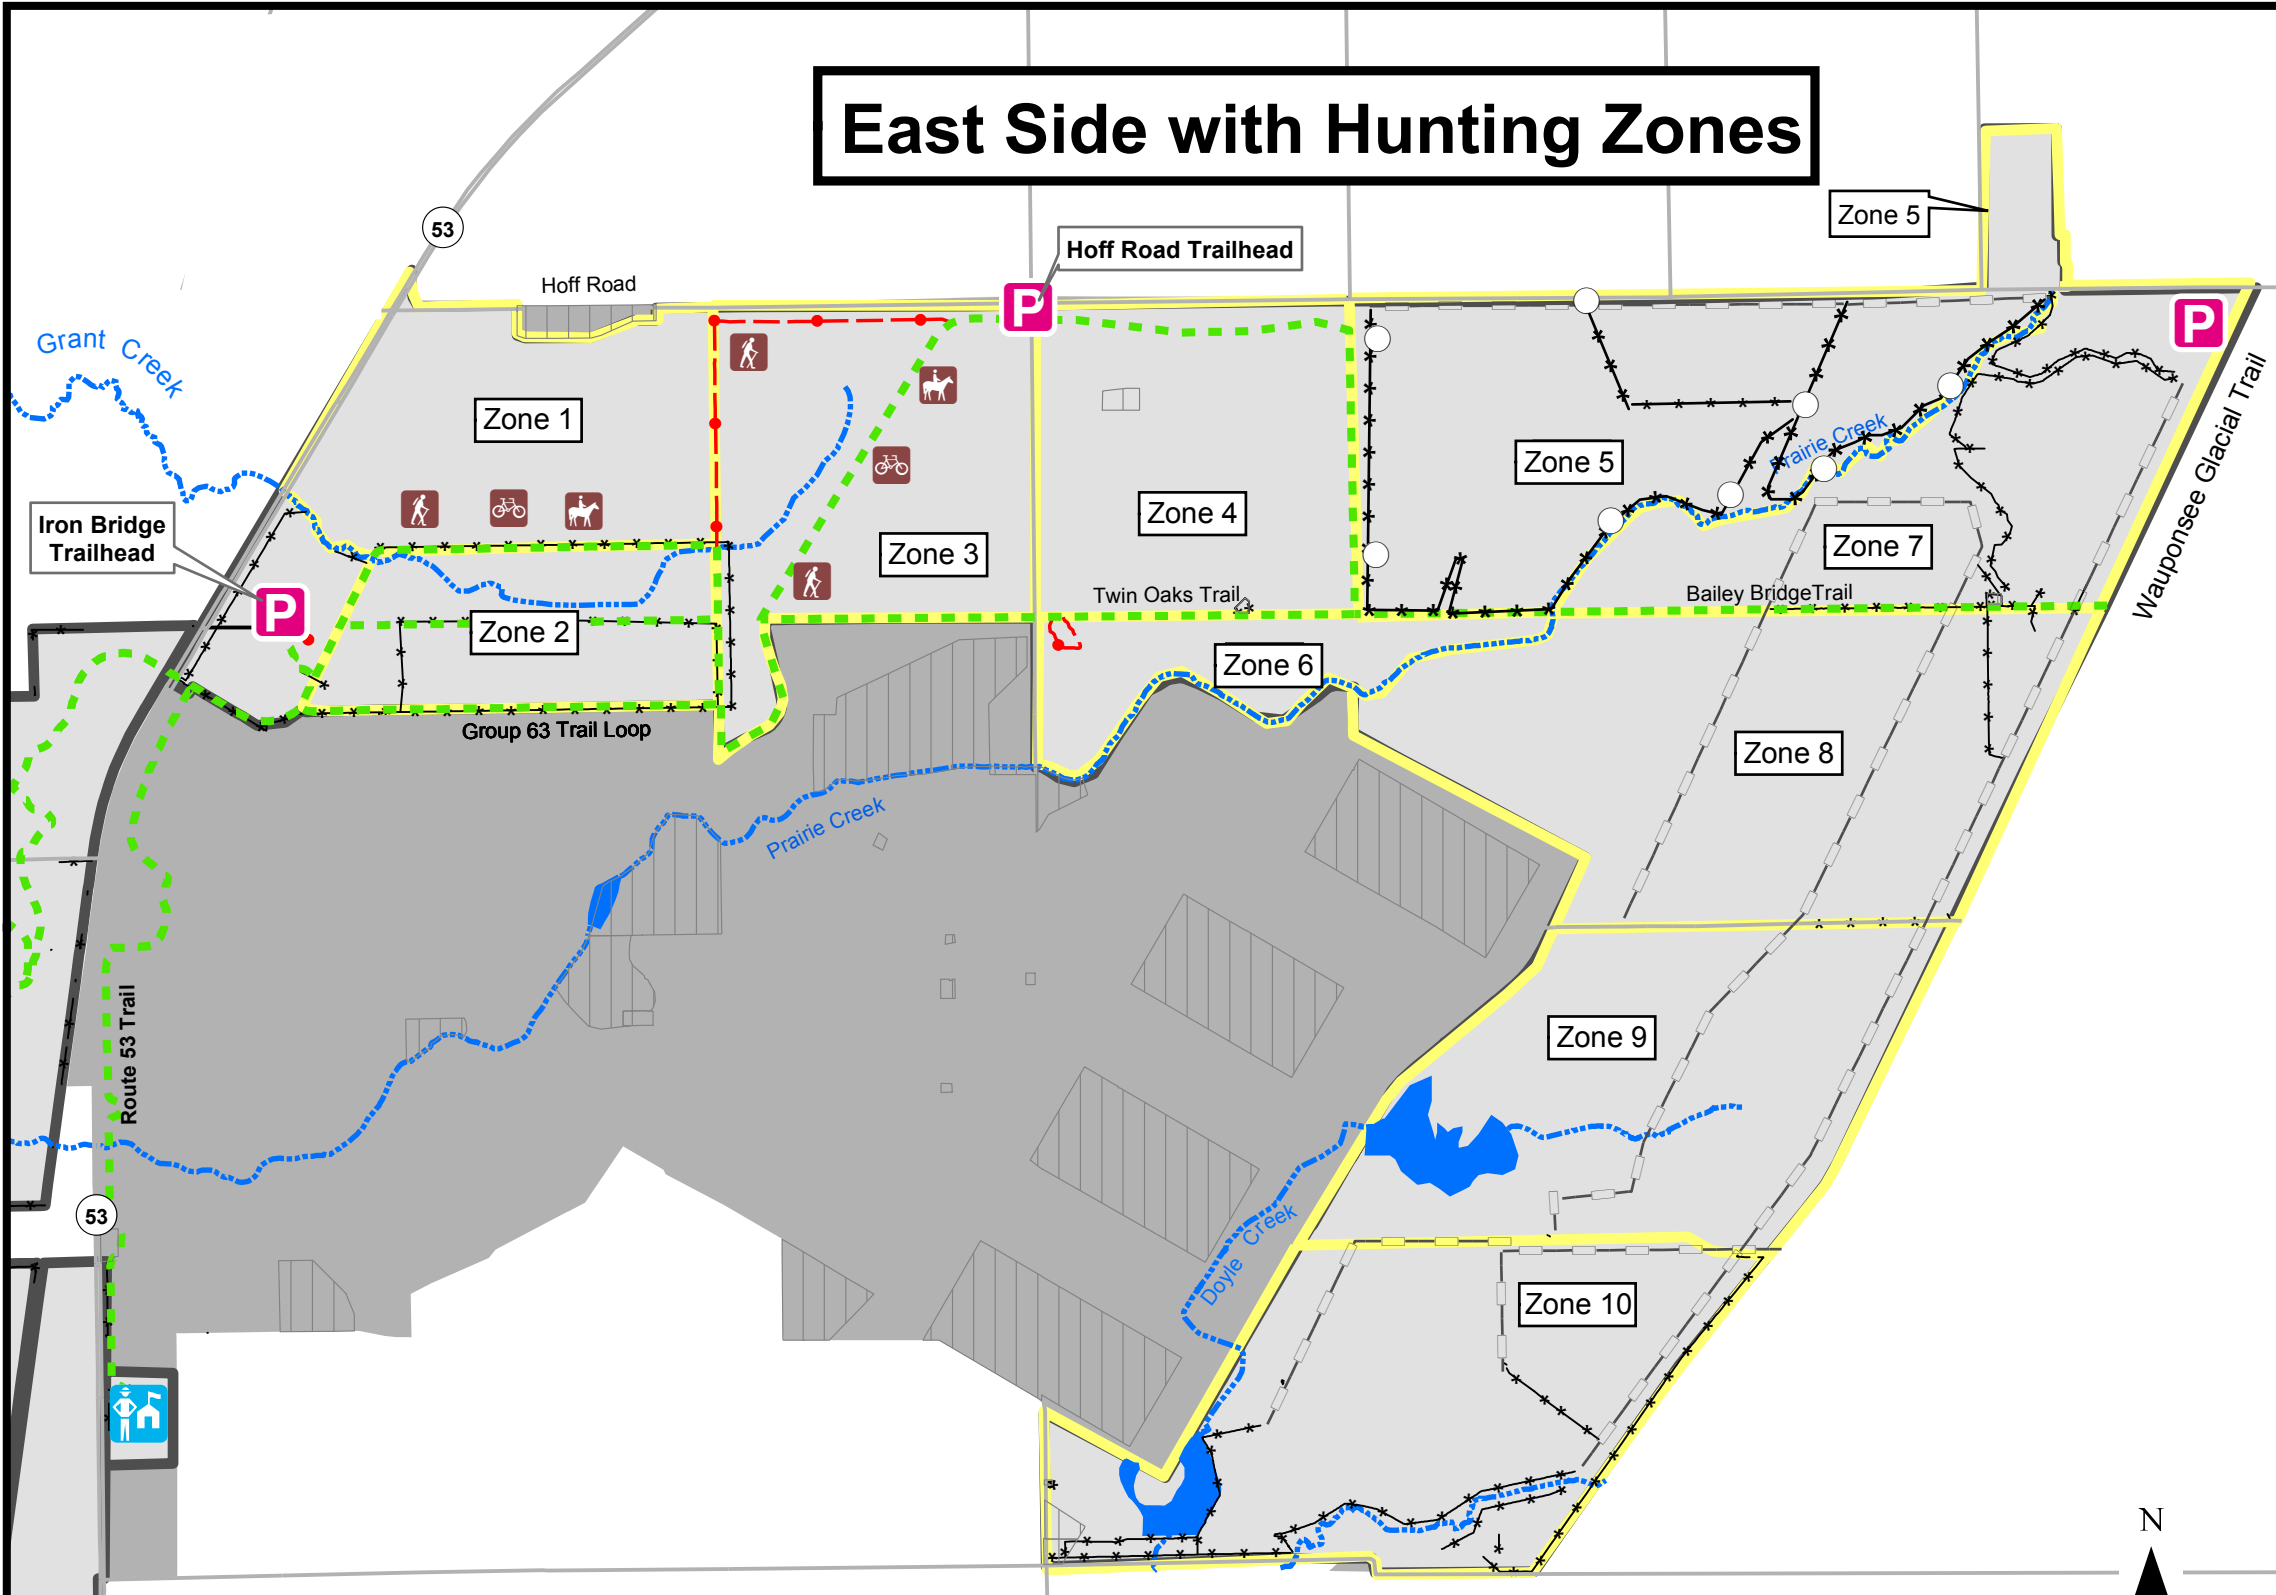

East Side with Hunting Zones

Parking Areas and Hunting Zones
 Iron Bridge TH: Zones 1 and 2
 Hoff Road TH: Zones 3, 4, 5, 6, 7, 8, 9 and 10

Midewin National Tallgrass Prairie

30239 S. State, Hwy 53
 Wilmington, IL 60481
 815-423-6370
www.fs.usda.gov/midewin

Map Content

- P Parking Areas
- Hunt Zones
- Walk Through Gates
- Shared Use Trails
- Pedestrian Only Trails
- Barbed Wire Fence
- Chain Link Fence
- Department of Defense
- Areas Open to Public Use
- Area Closed to Public Use