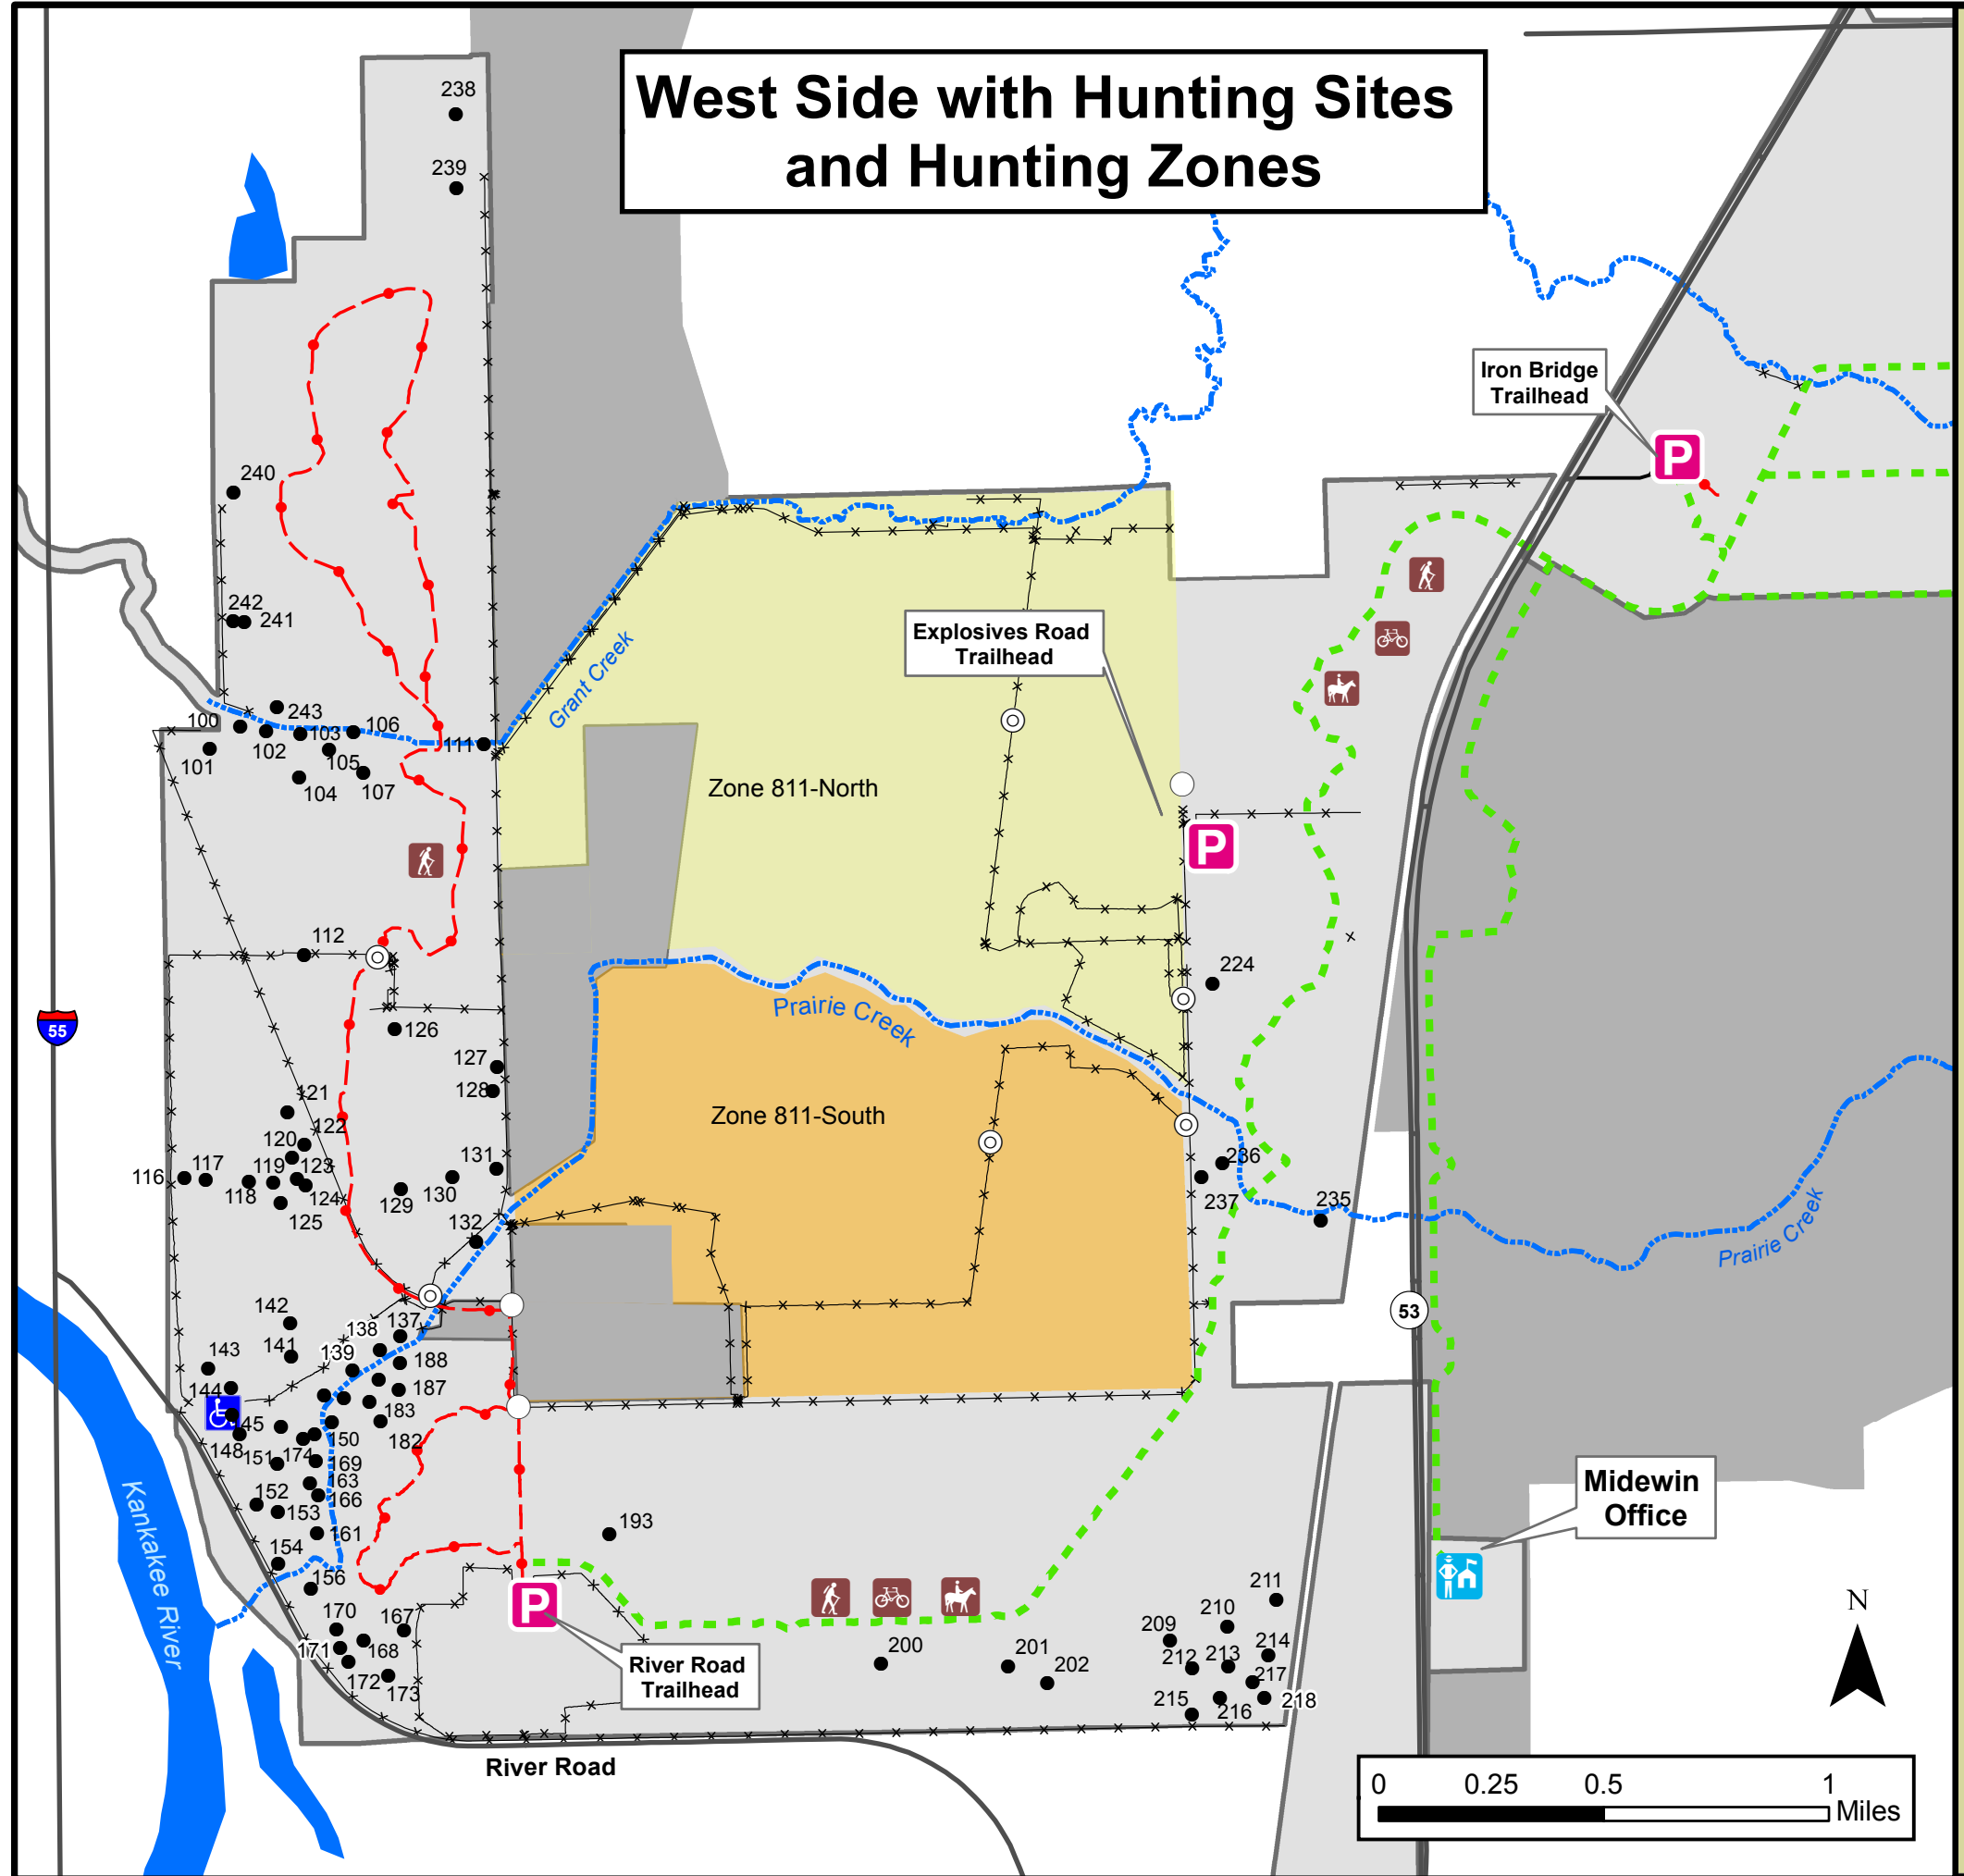

West Side with Hunting Sites and Hunting Zones

Midewin National Tallgrass Prairie

30239 S. State, Hwy 53
 Wilmington, IL 60481
 815-423-6370
www.fs.fed.us.gov/midewin

Parking Areas and Hunting Sites

- ★ River Road TH Seedbed Kiosk (P3): Sites 100-218, 238-241, and 811 South
- ★ Explosives Road TH (P5): Site 237 and 811 North
- ★ Iron Bridge TH: Zones 1 and 2

Map Content

P Parking Areas	—●— Pedestrian Only Trails
● Hunting Sites	×-×-× Fences
Accessible Hunting Blinds	811 North
⊙ Walk Through Gate	811 South
○ 811 Access Point	Areas Open to Public Use
—●— Shared Use Trails	Areas Closed to Public Use