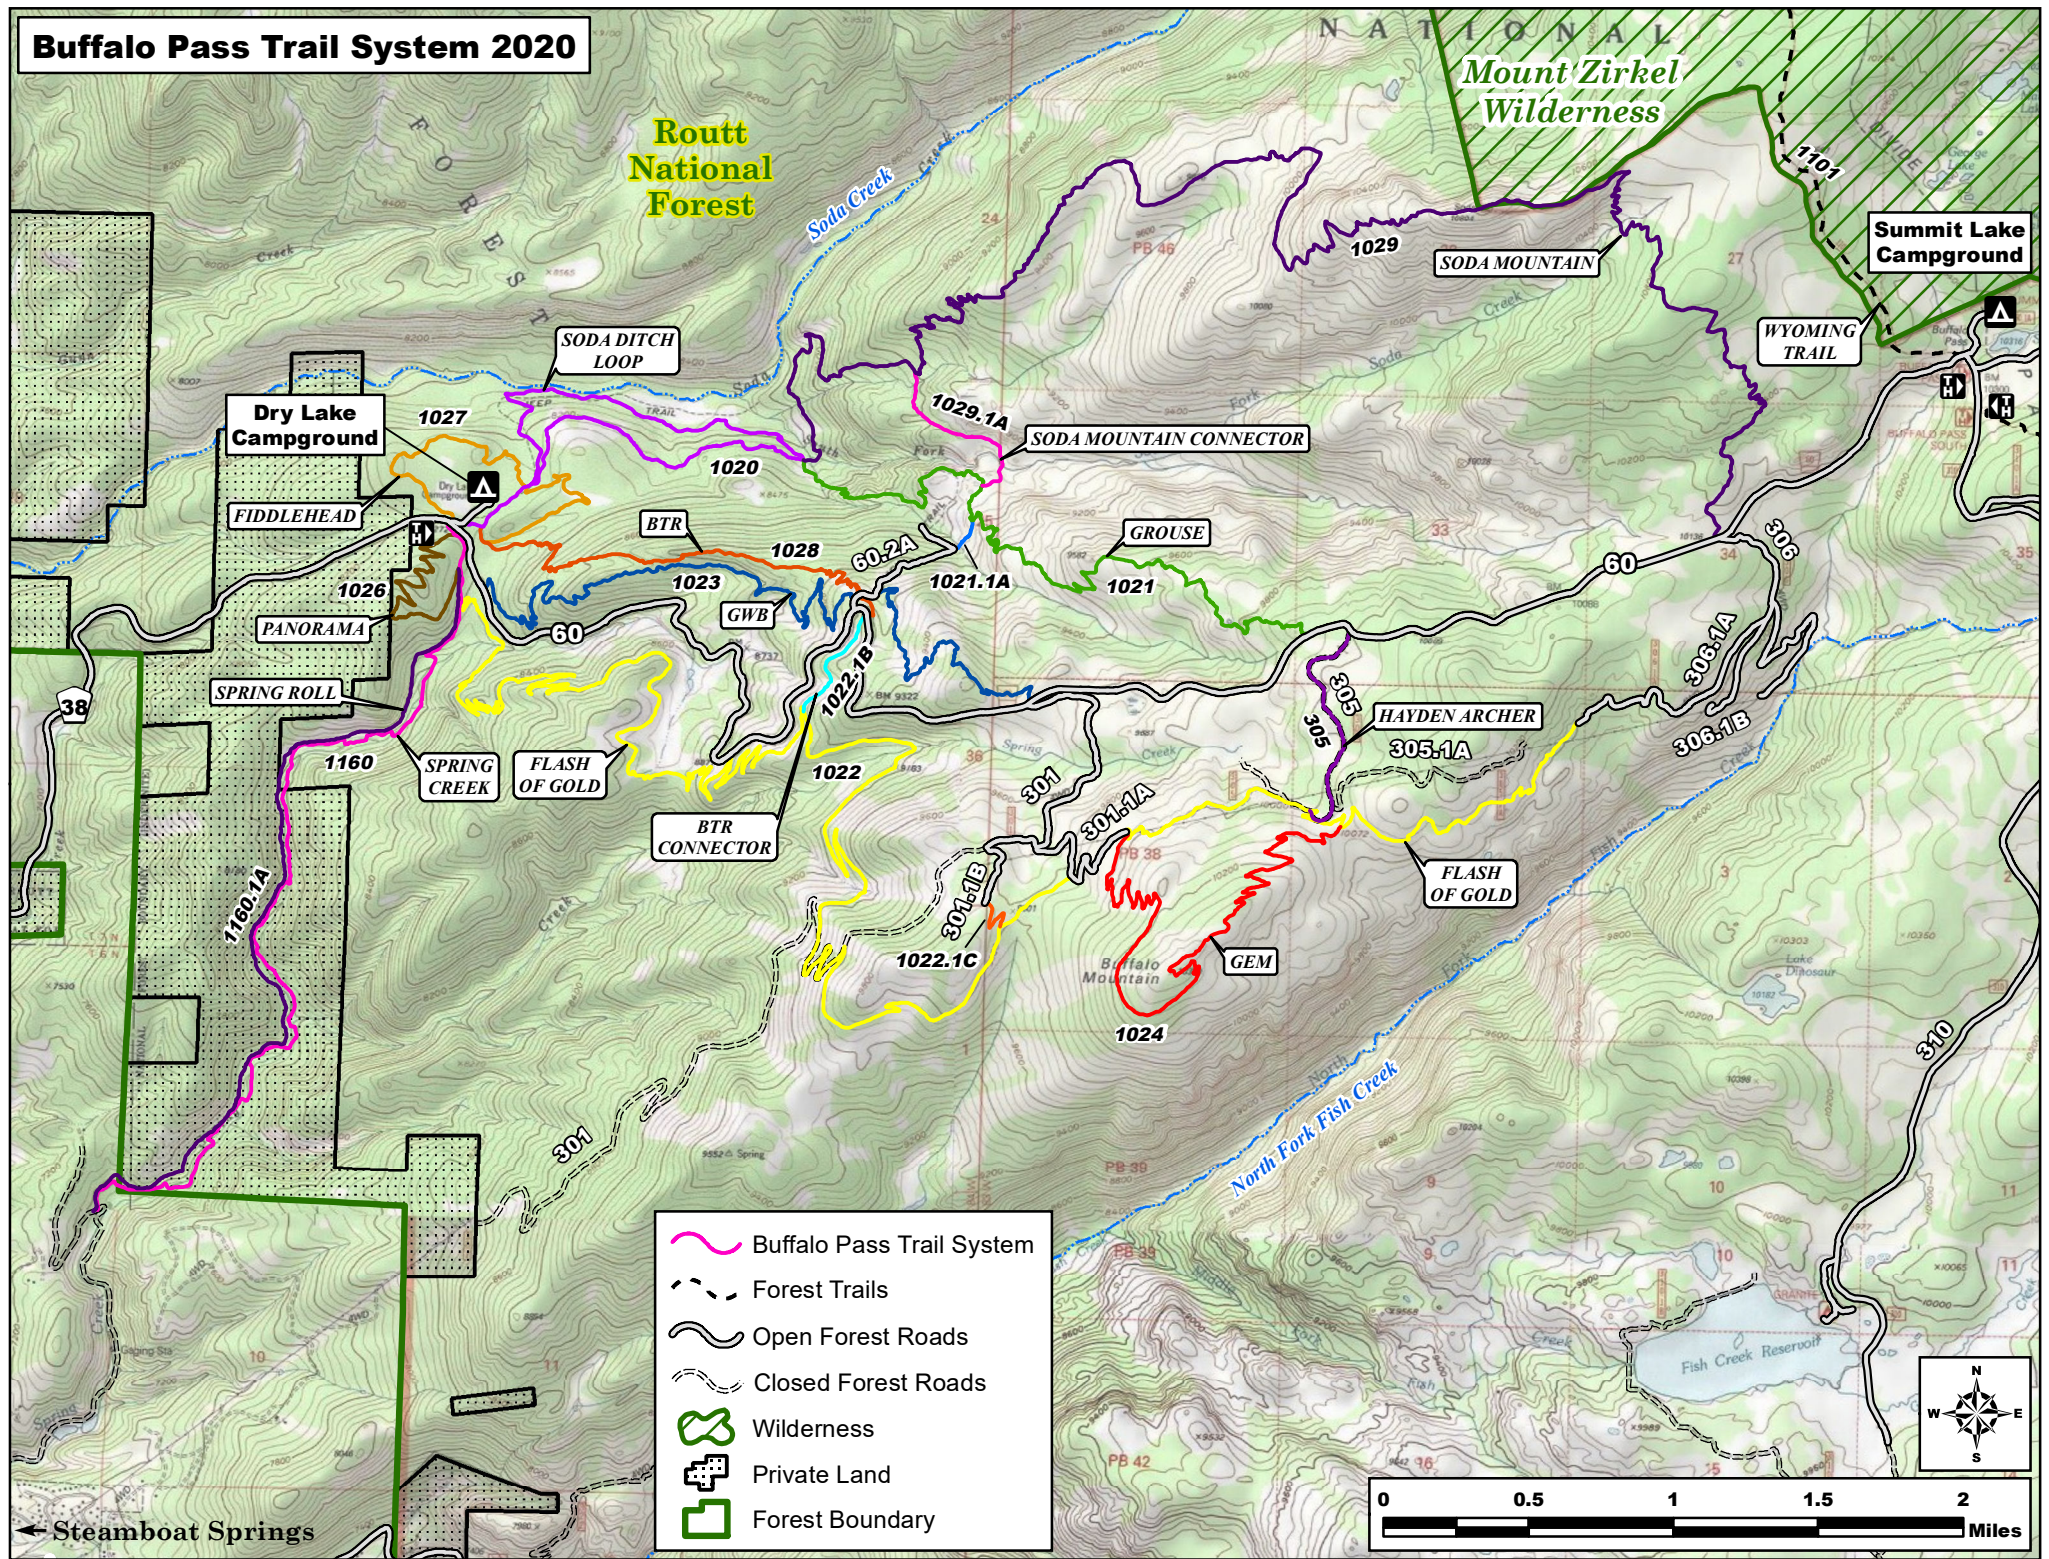

# Buffalo Pass Trail System 2020

**Routt National Forest**

**NATIONAL Mount Zirkel Wilderness**

**Summit Lake Campground**

**Dry Lake Campground**

**FIDDLEHEAD**

**PANORAMA**

**SPRING ROLL**

**SPRING CREEK**

**FLASH OF GOLD**

**BTR CONNECTOR**

**1022.1C**

**GEM**

**FLASH OF GOLD**

**HAYDEN ARCHER**

**GROUSE**

**SODA MOUNTAIN CONNECTOR**

**SODA MOUNTAIN**

**Soda Creek**

**North Fork Fish Creek**

**Fish Creek Reservoir**

← **Steamboat Springs**

- Buffalo Pass Trail System
- Forest Trails
- Open Forest Roads
- Closed Forest Roads
- Wilderness
- Private Land
- Forest Boundary