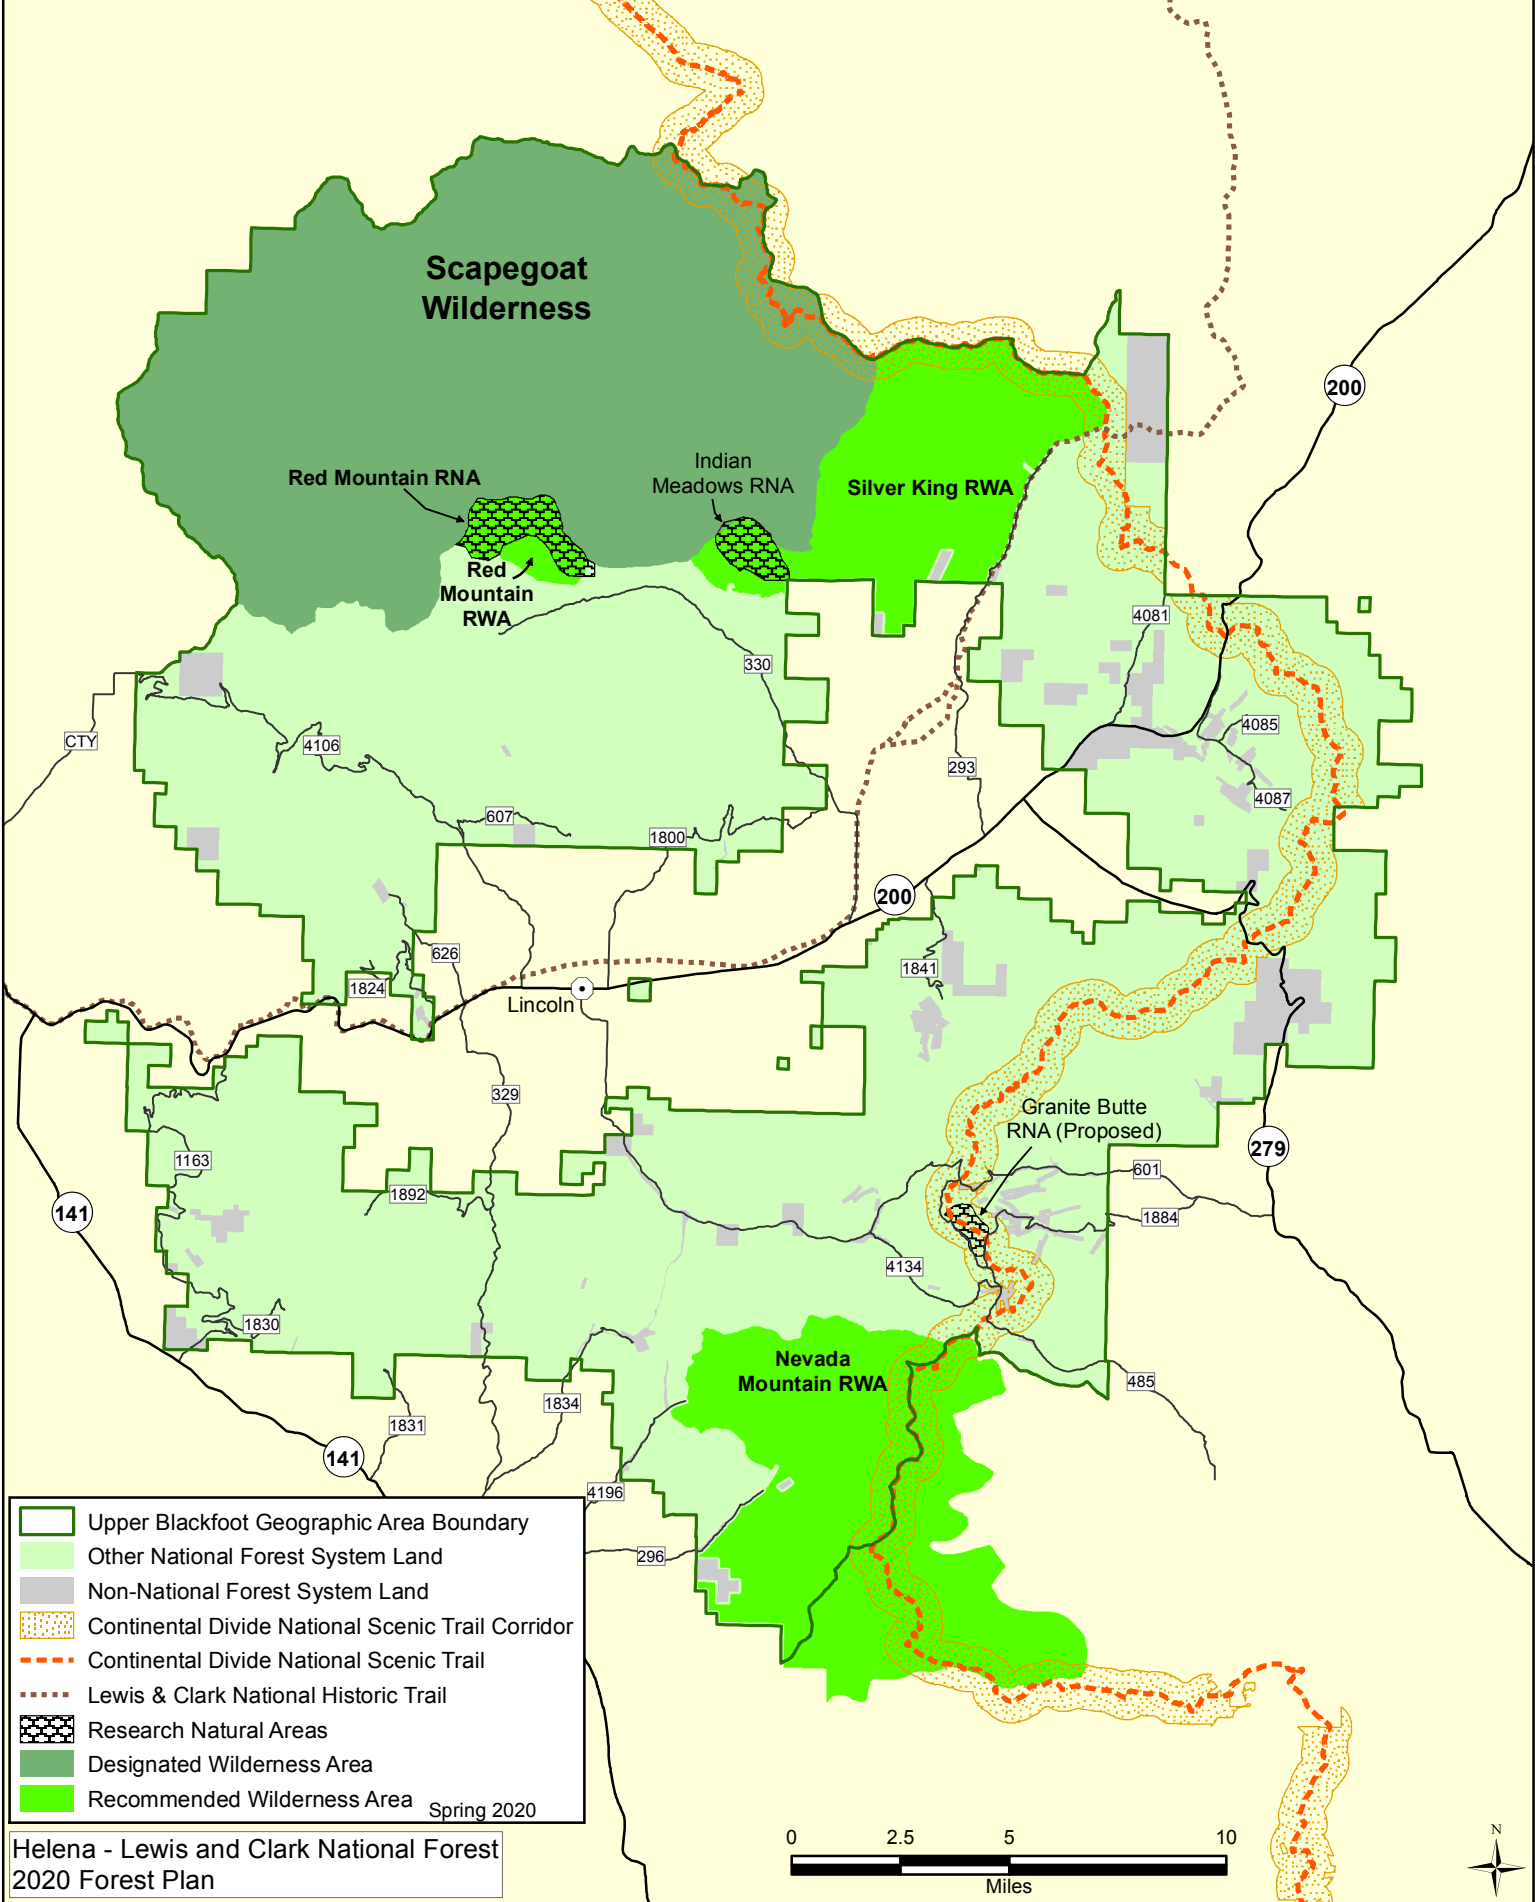

Designated Areas Upper Blackfoot Geographic Area

- Upper Blackfoot Geographic Area Boundary
- Other National Forest System Land
- Non-National Forest System Land
- Continental Divide National Scenic Trail Corridor
- Continental Divide National Scenic Trail
- Lewis & Clark National Historic Trail
- Research Natural Areas
- Designated Wilderness Area
- Recommended Wilderness Area Spring 2020

Helena - Lewis and Clark National Forest
2020 Forest Plan