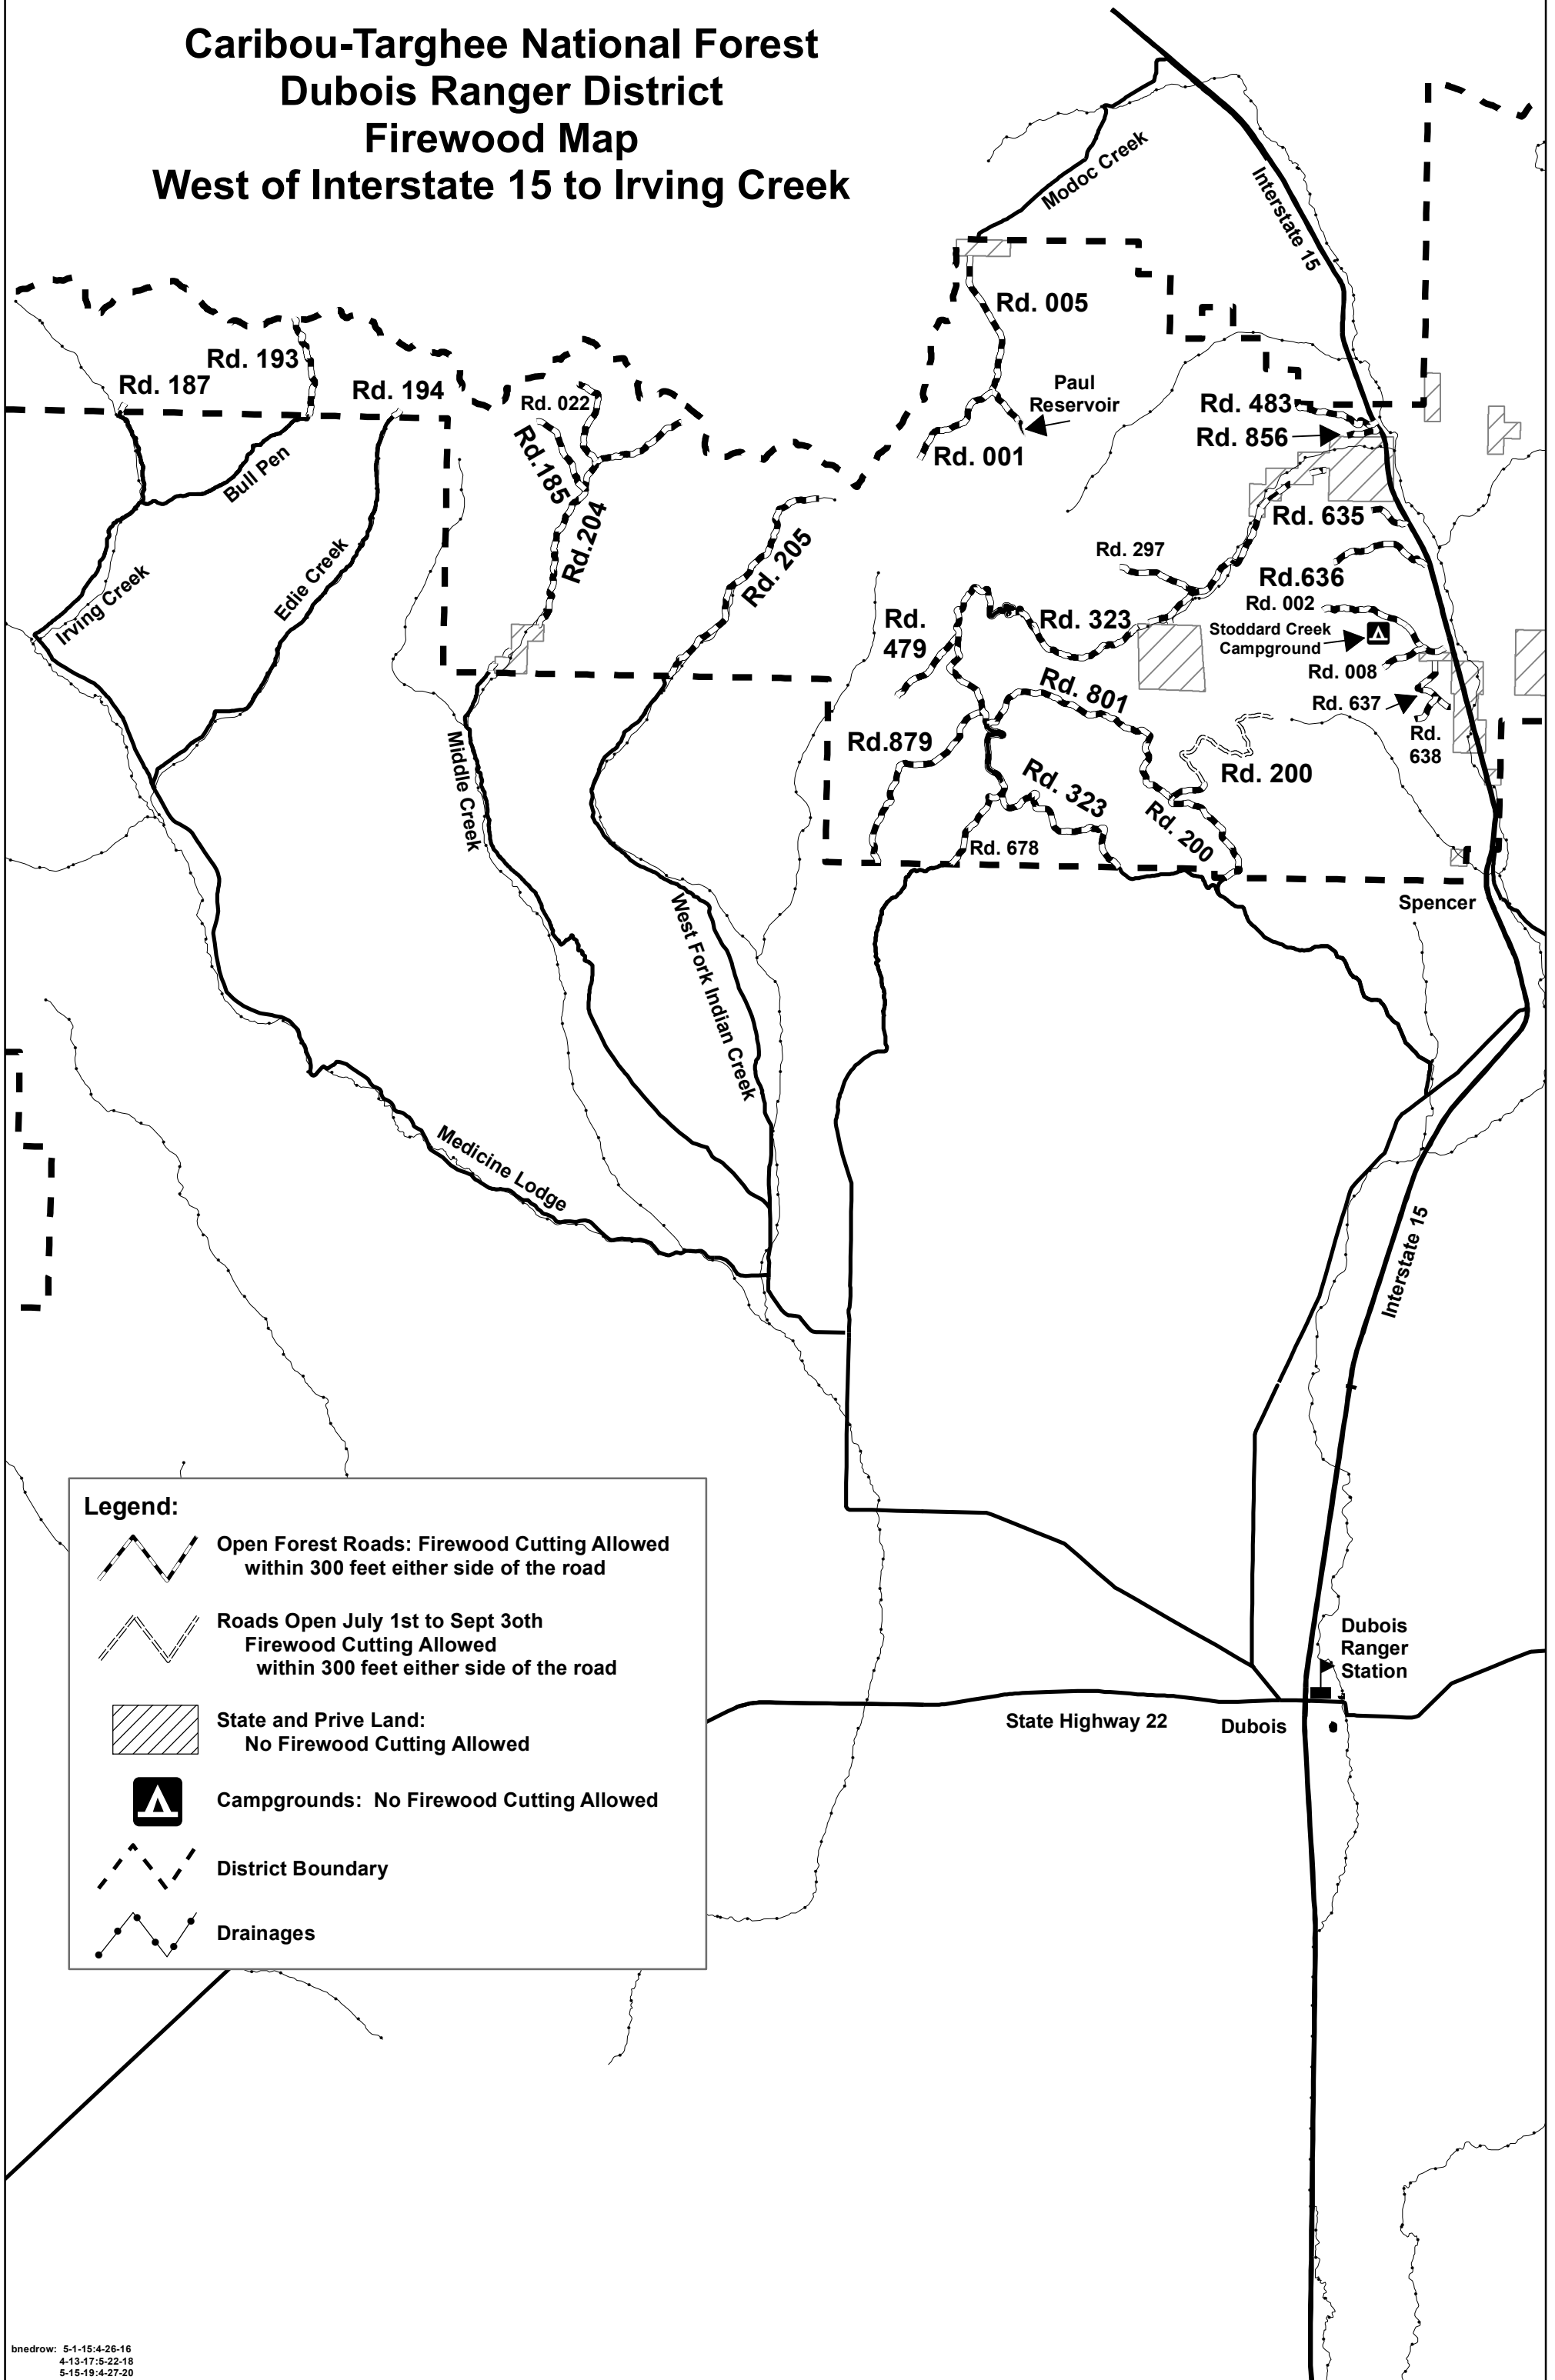

Caribou-Targhee National Forest Dubois Ranger District Firewood Map West of Interstate 15 to Irving Creek

Legend:

-  Open Forest Roads: Firewood Cutting Allowed within 300 feet either side of the road
-  Roads Open July 1st to Sept 30th Firewood Cutting Allowed within 300 feet either side of the road
-  State and Prive Land: No Firewood Cutting Allowed
-  Campgrounds: No Firewood Cutting Allowed
-  District Boundary
-  Drainages