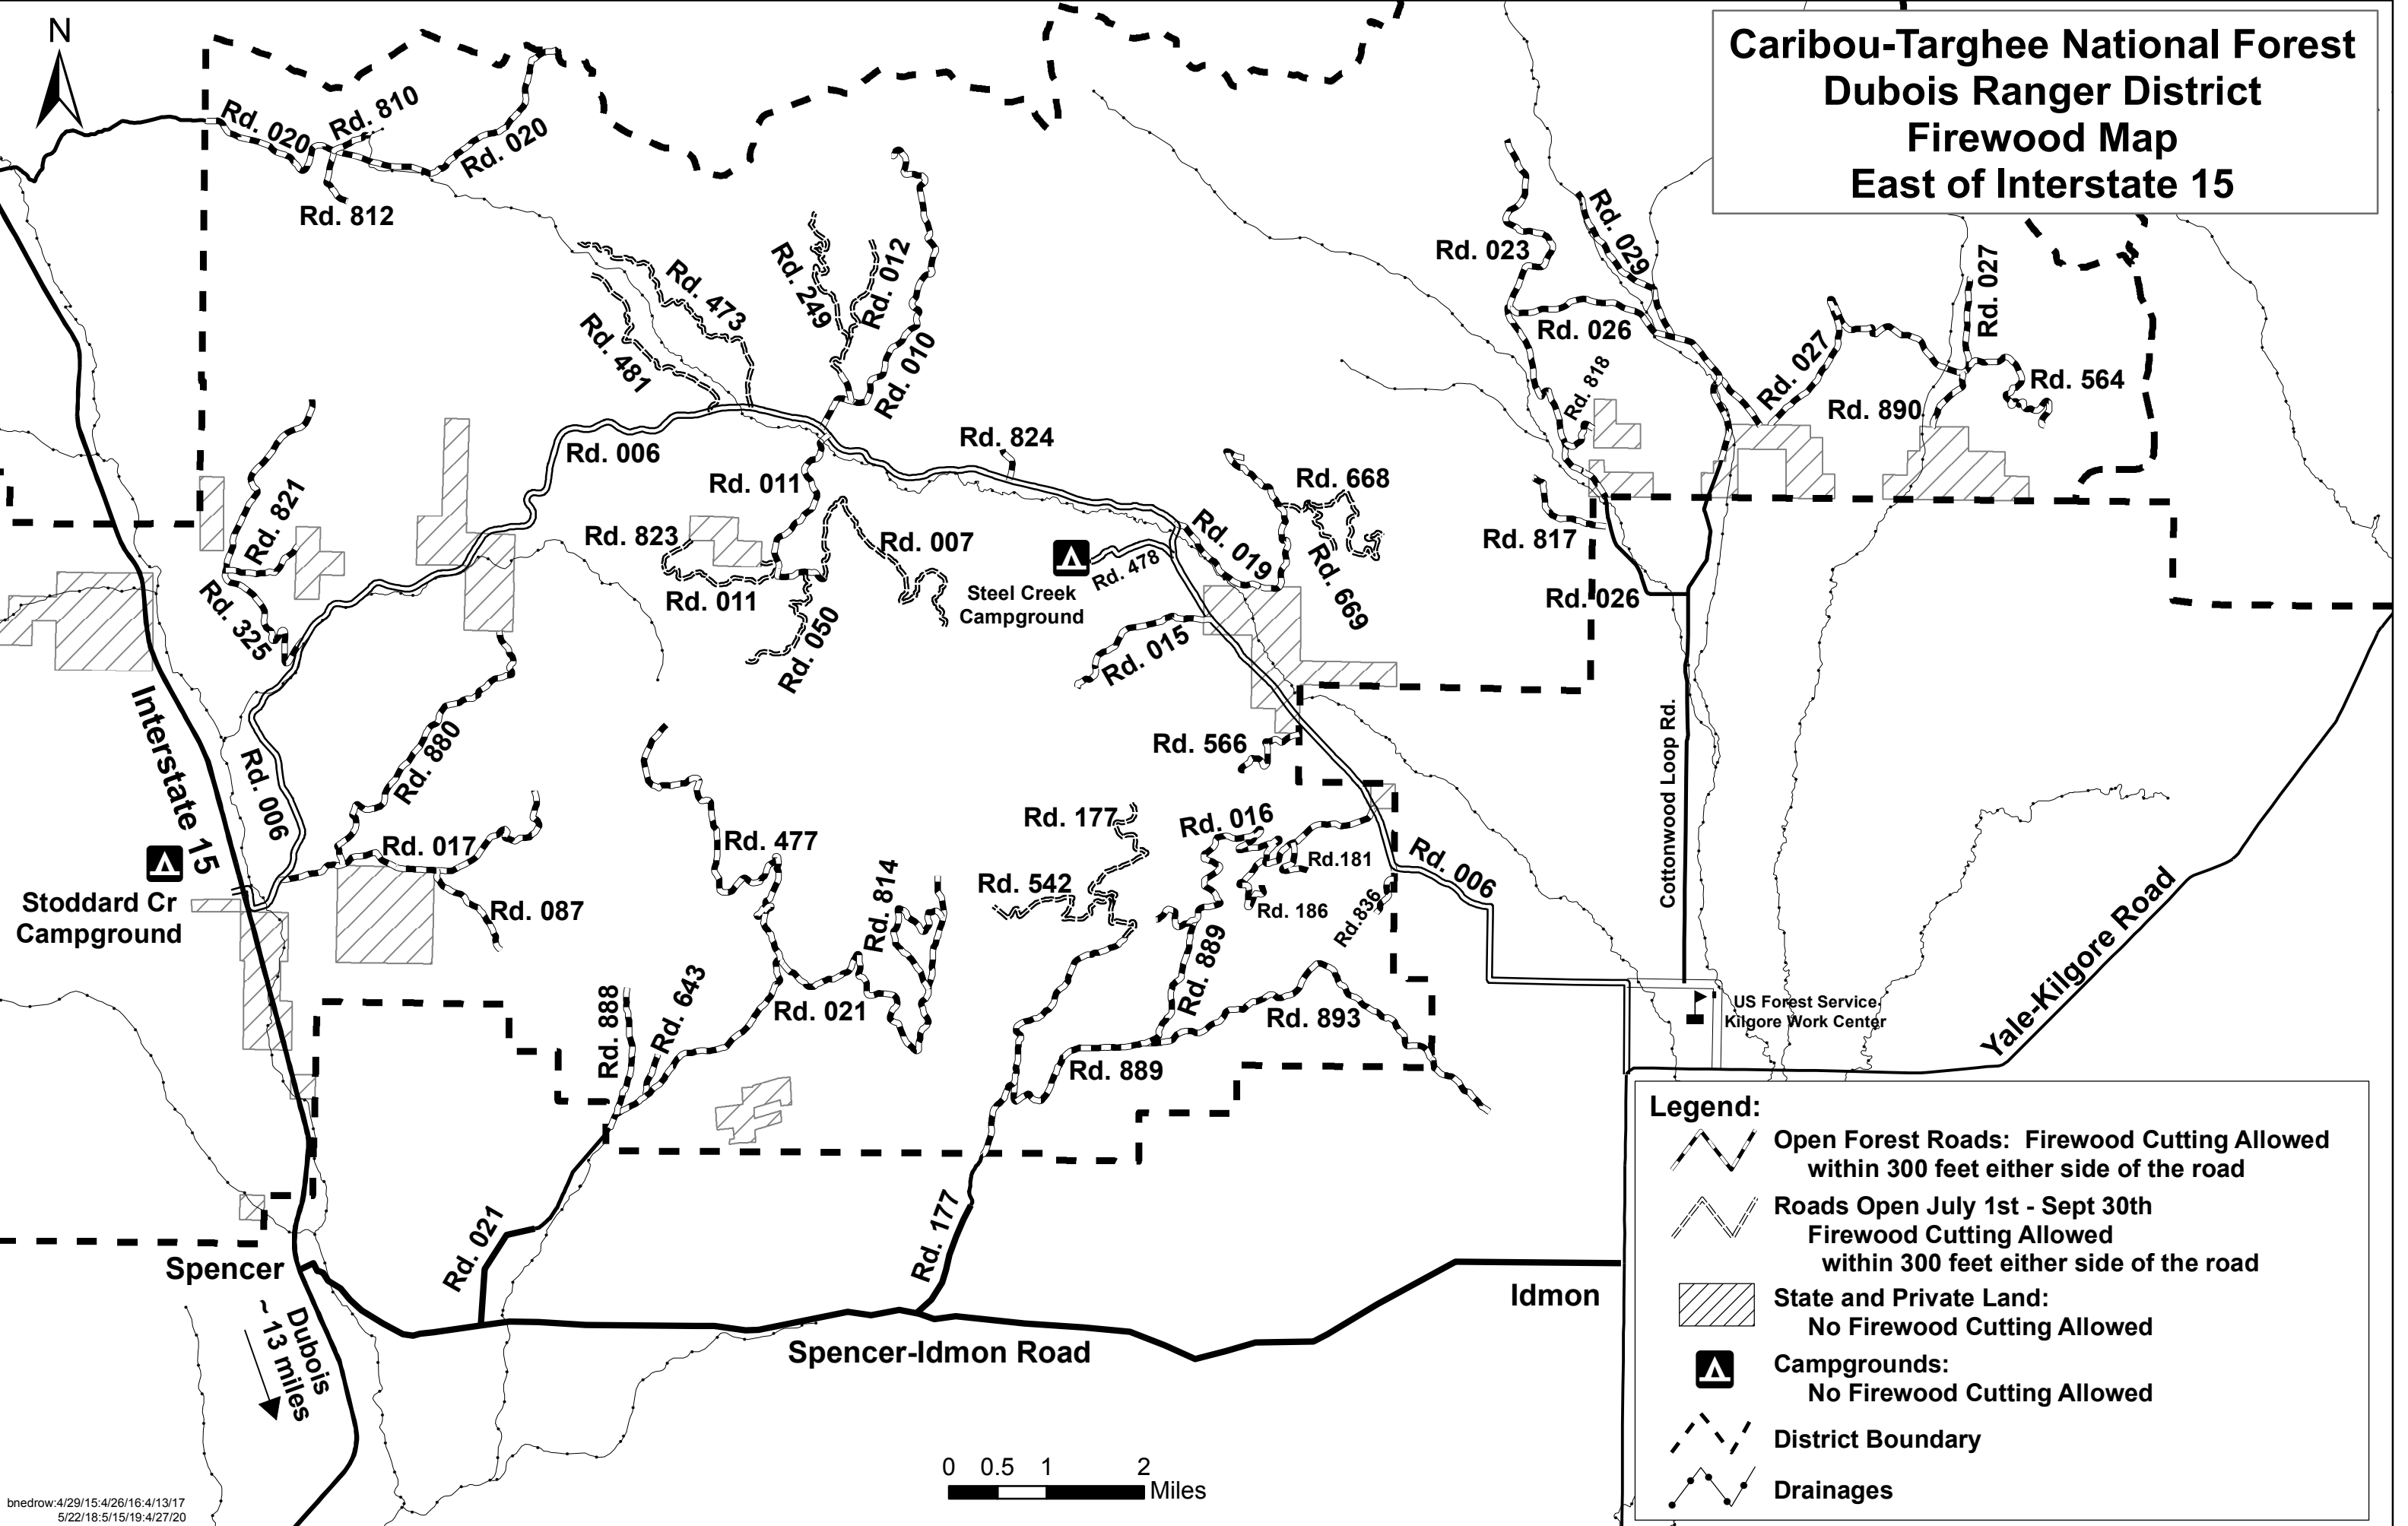

Caribou-Targhee National Forest Dubois Ranger District Firewood Map East of Interstate 15

bnedrow:4/29/15:4/26/16:4/13/17
5/22/18:5/15/19:4/27/20