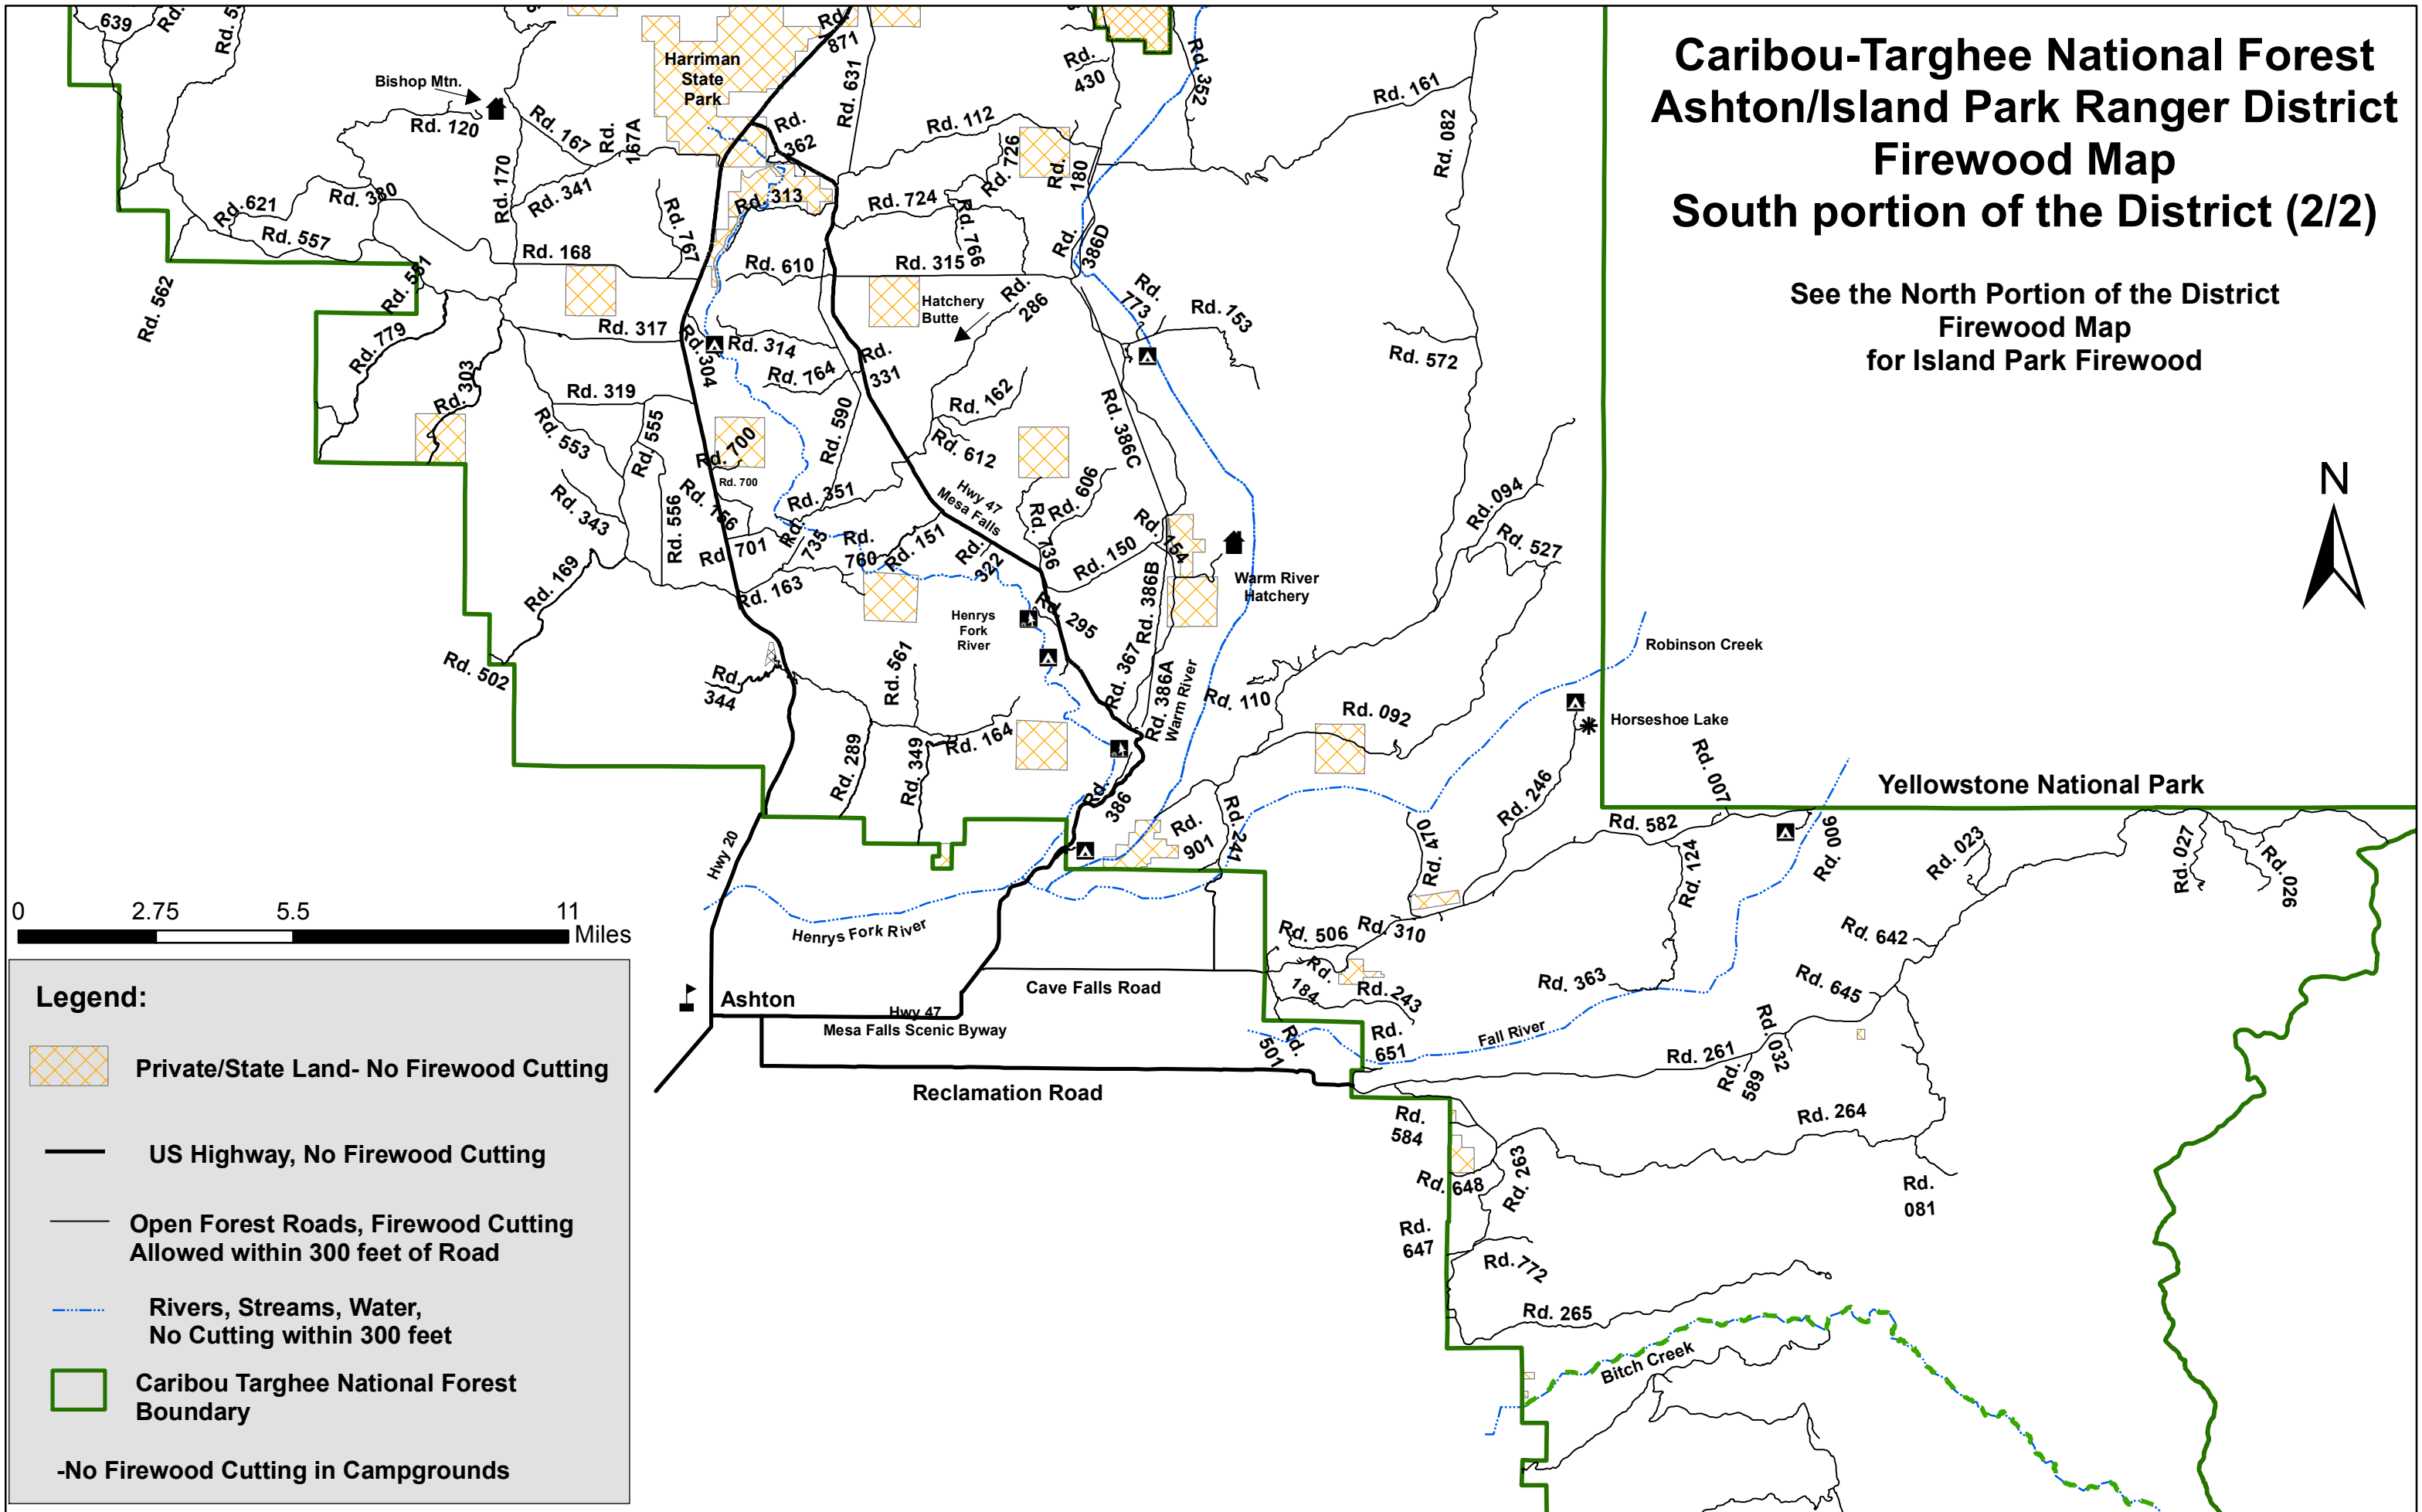

Caribou-Targhee National Forest Ashton/Island Park Ranger District Firewood Map South portion of the District (2/2)

See the North Portion of the District
Firewood Map
for Island Park Firewood

Legend:

-  Private/State Land- No Firewood Cutting
-  US Highway, No Firewood Cutting
-  Open Forest Roads, Firewood Cutting Allowed within 300 feet of Road
-  Rivers, Streams, Water, No Cutting within 300 feet
-  Caribou Targhee National Forest Boundary
- No Firewood Cutting in Campgrounds