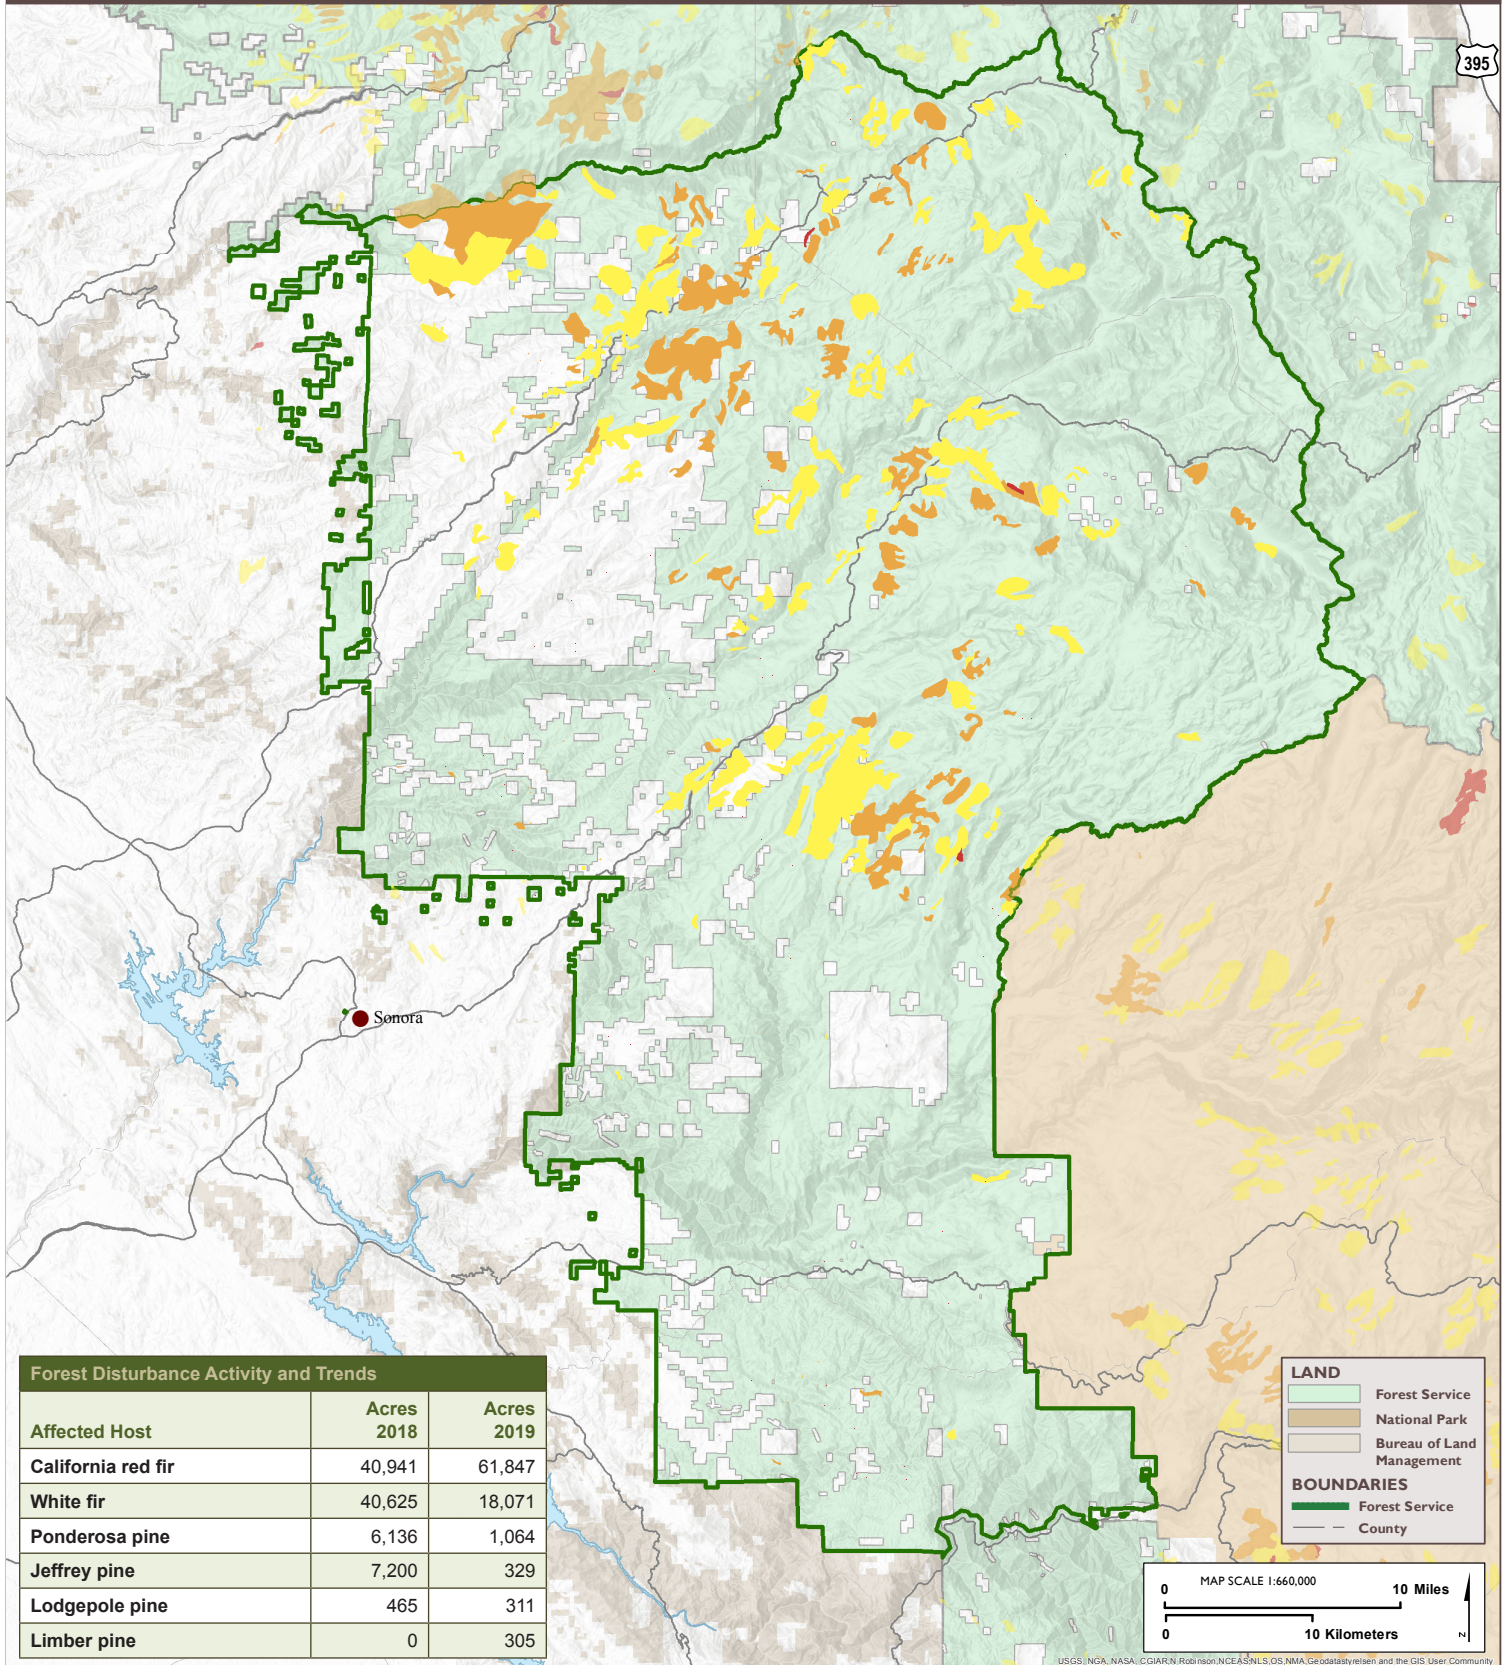

UNITED STATES DEPARTMENT OF AGRICULTURE

AERIAL DETECTION SURVEY, 2019 STANISLAUS NATIONAL FOREST

Forest Disturbance Activity and Trends

Affected Host	Acres 2018	Acres 2019
California red fir	40,941	61,847
White fir	40,625	18,071
Ponderosa pine	6,136	1,064
Jeffrey pine	7,200	329
Lodgepole pine	465	311
Limber pine	0	305

LAND

- Forest Service
- National Park
- Bureau of Land Management

BOUNDARIES

- Forest Service
- County

TREE MORTALITY

Dead Trees per Acre