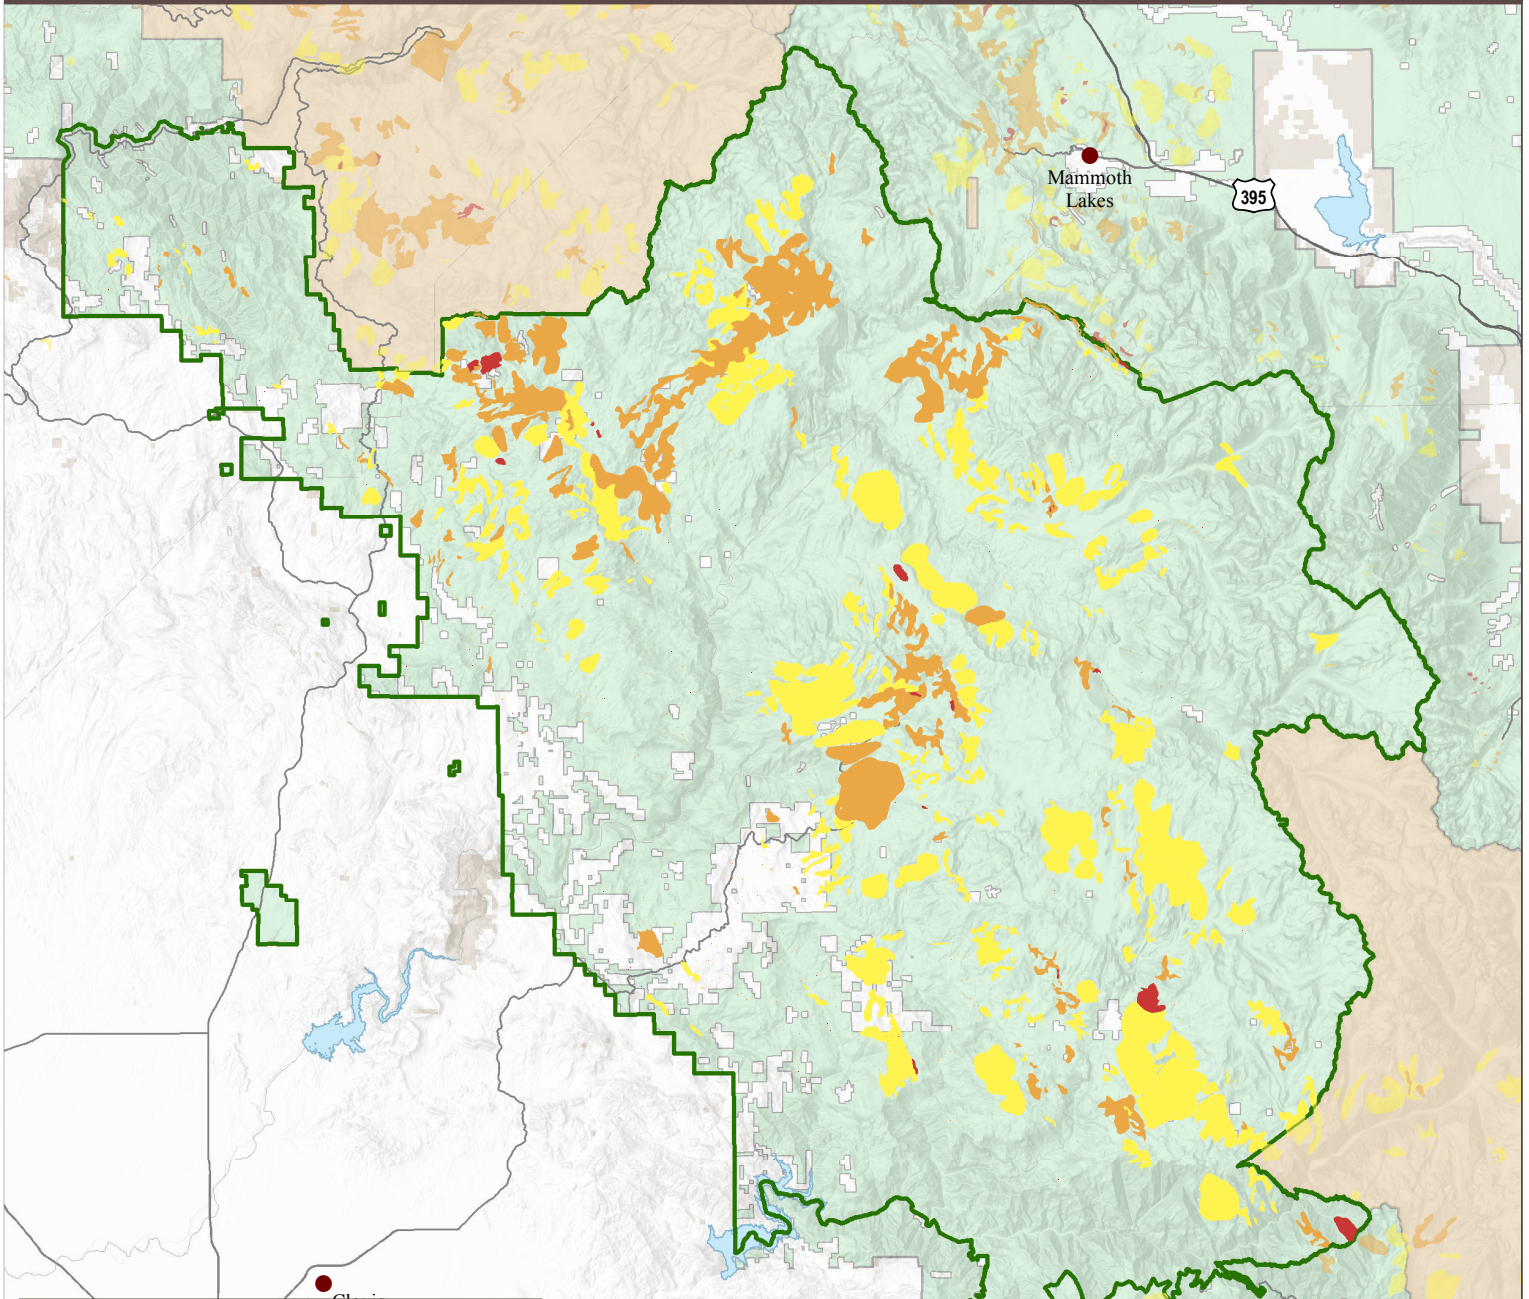

UNITED STATES DEPARTMENT OF AGRICULTURE

AERIAL DETECTION SURVEY, 2019 SIERRA NATIONAL FOREST

Forest Disturbance Activity and Trends

Affected Host	Acres 2018	Acres 2019
California red fir	147,178	156,685
Jeffrey pine	10,500	15,483
White fir	51,128	10,087
Lodgepole pine	4,715	8,437
Ponderosa pine	17,746	4,324
Whitebark pine	399	957
Whitebark pine	4,150	399
Limber pine	412	669

LAND

- Forest Service
- National Park
- Bureau of Land Management

BOUNDARIES

- Forest Service
- County

TREE MORTALITY

Dead Trees per Acre