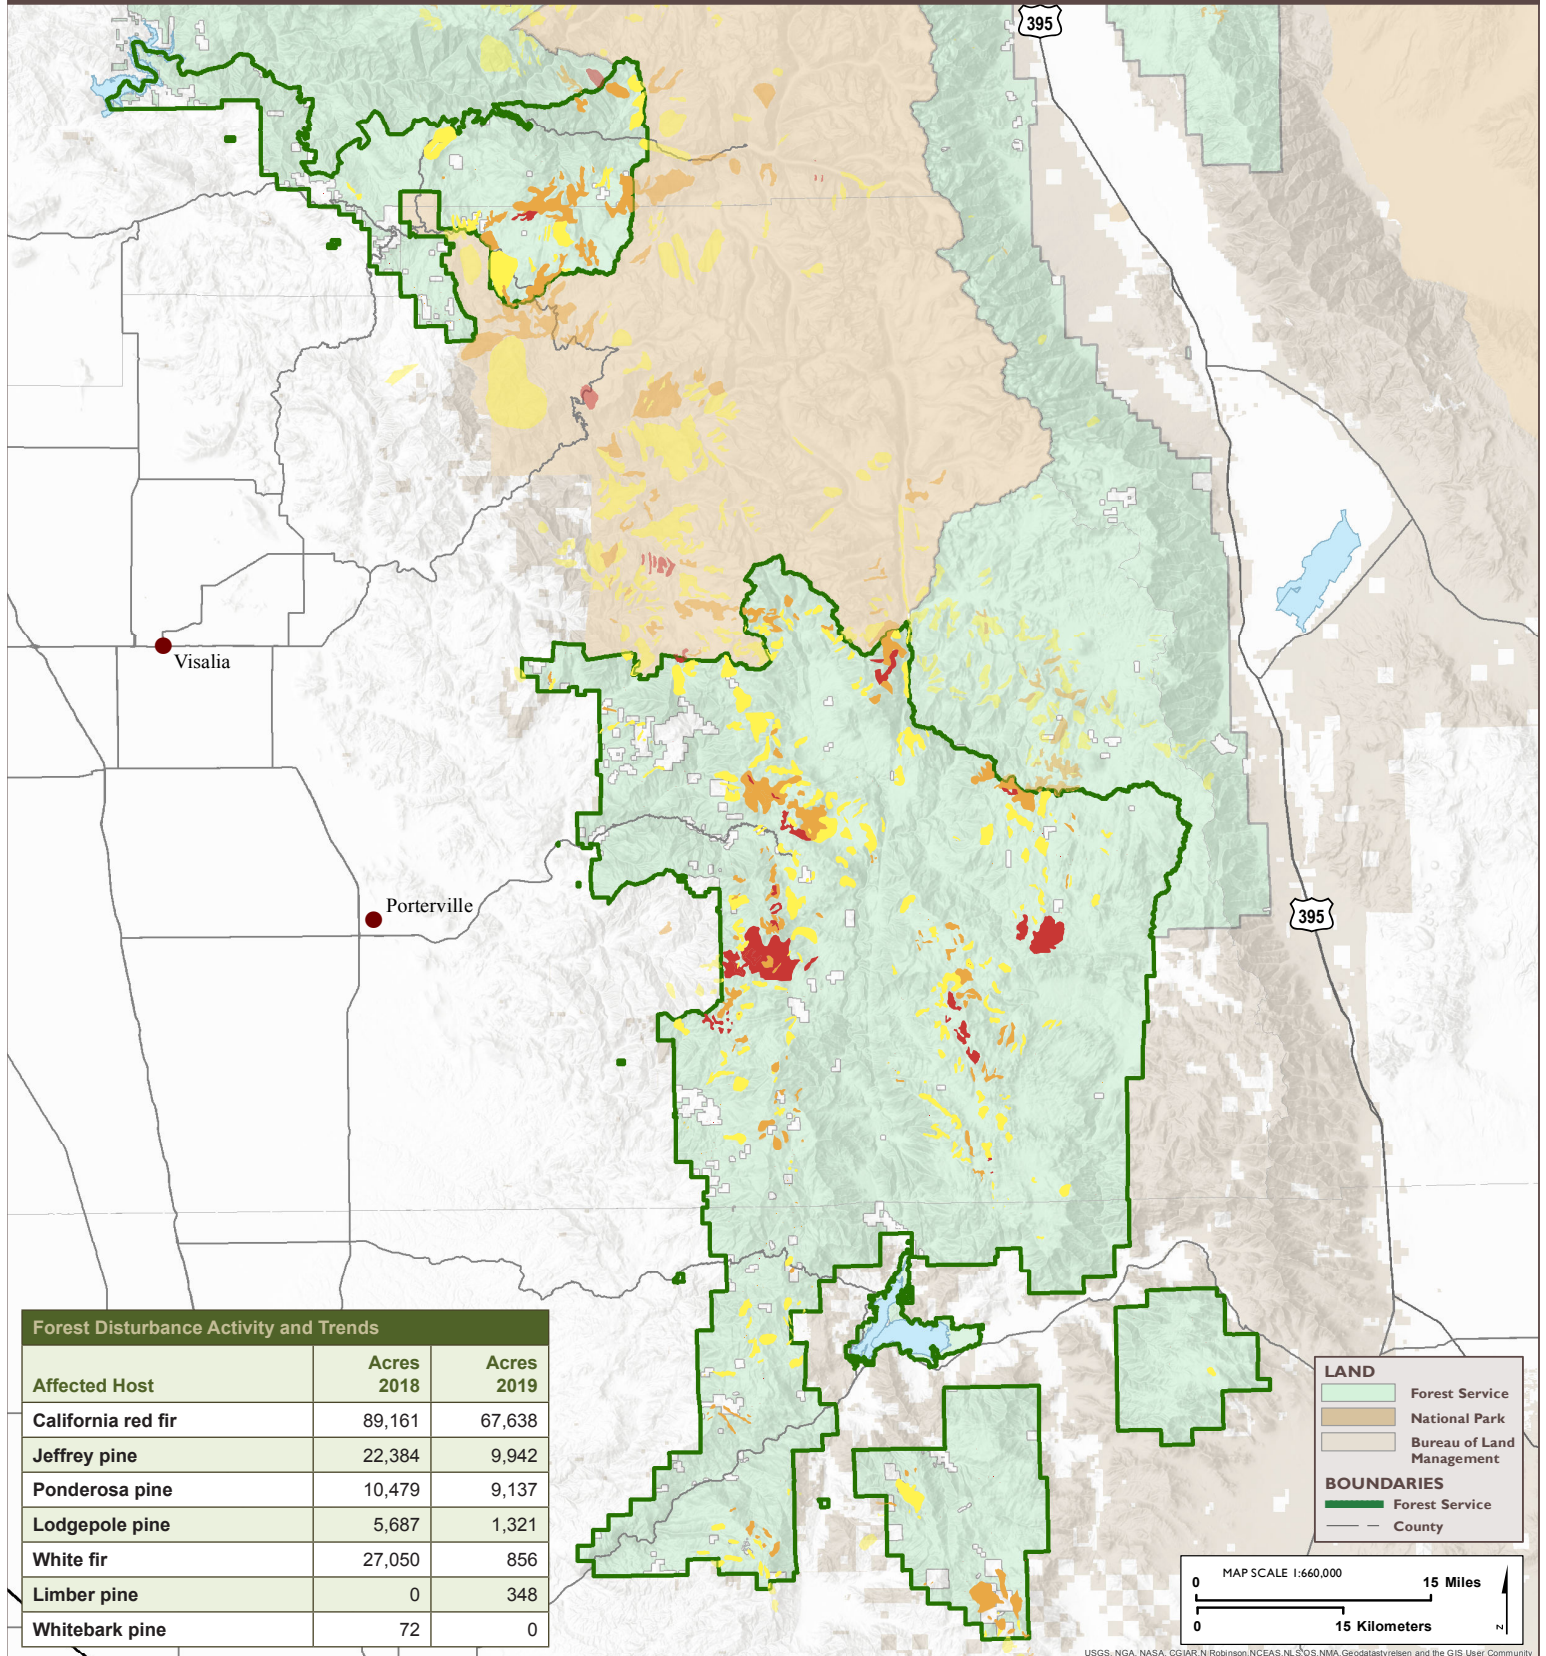

UNITED STATES DEPARTMENT OF AGRICULTURE

AERIAL DETECTION SURVEY, 2019 SEQUOIA NATIONAL FOREST

Forest Disturbance Activity and Trends

Affected Host	Acres 2018	Acres 2019
California red fir	89,161	67,638
Jeffrey pine	22,384	9,942
Ponderosa pine	10,479	9,137
Lodgepole pine	5,687	1,321
White fir	27,050	856
Limber pine	0	348
Whitebark pine	72	0

LAND

- Forest Service
- National Park
- Bureau of Land Management

BOUNDARIES

- Forest Service
- County

TREE MORTALITY

Dead Trees per Acre