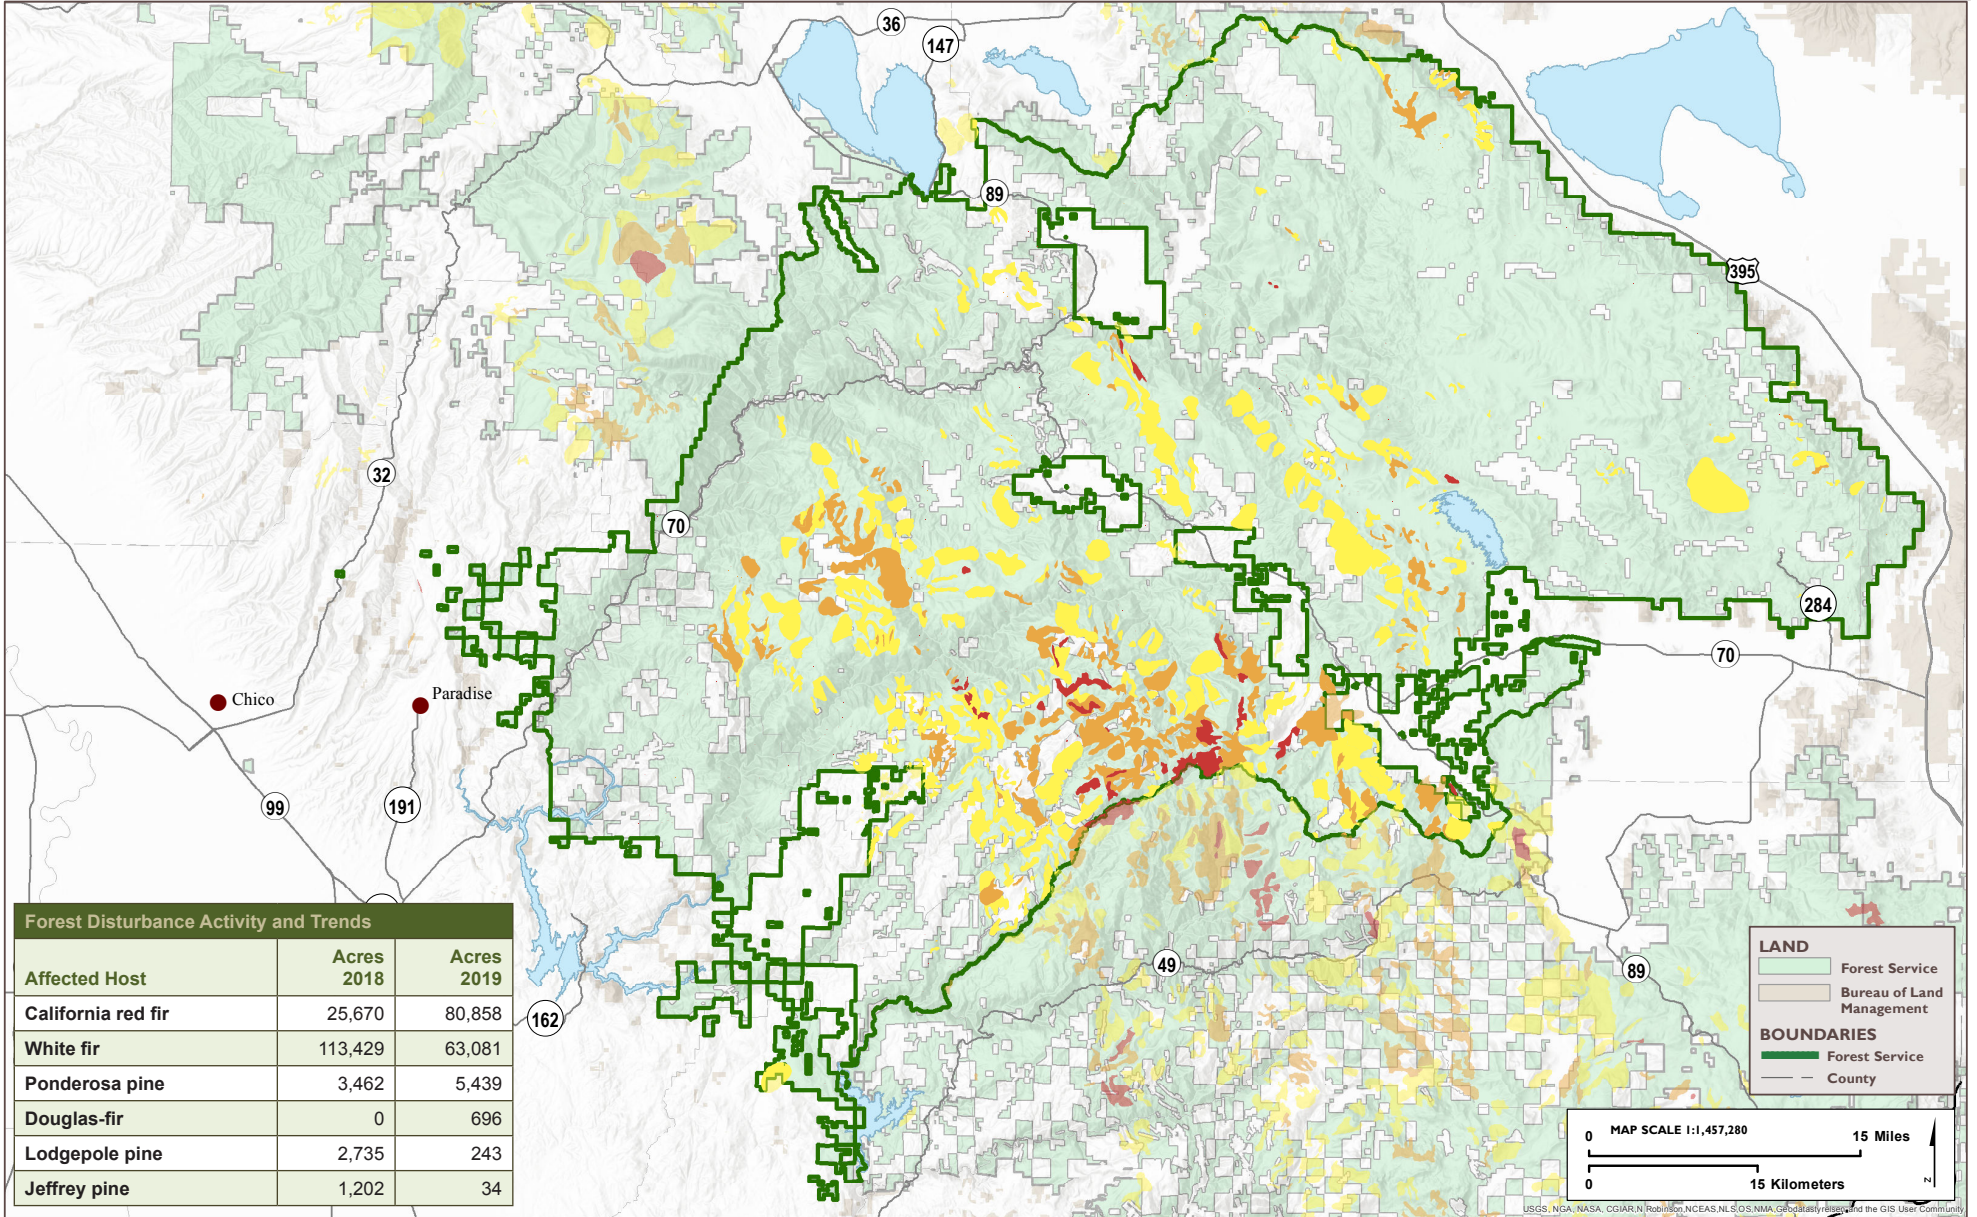

UNITED STATES DEPARTMENT OF AGRICULTURE

AERIAL DETECTION SURVEY, 2019 PLUMAS NATIONAL FOREST

Forest Disturbance Activity and Trends		
Affected Host	Acres 2018	Acres 2019
California red fir	25,670	80,858
White fir	113,429	63,081
Ponderosa pine	3,462	5,439
Douglas-fir	0	696
Lodgepole pine	2,735	243
Jeffrey pine	1,202	34

LAND

- Forest Service
- Bureau of Land Management

BOUNDARIES

- Forest Service
- County

TREE MORTALITY

Dead Trees per Acre