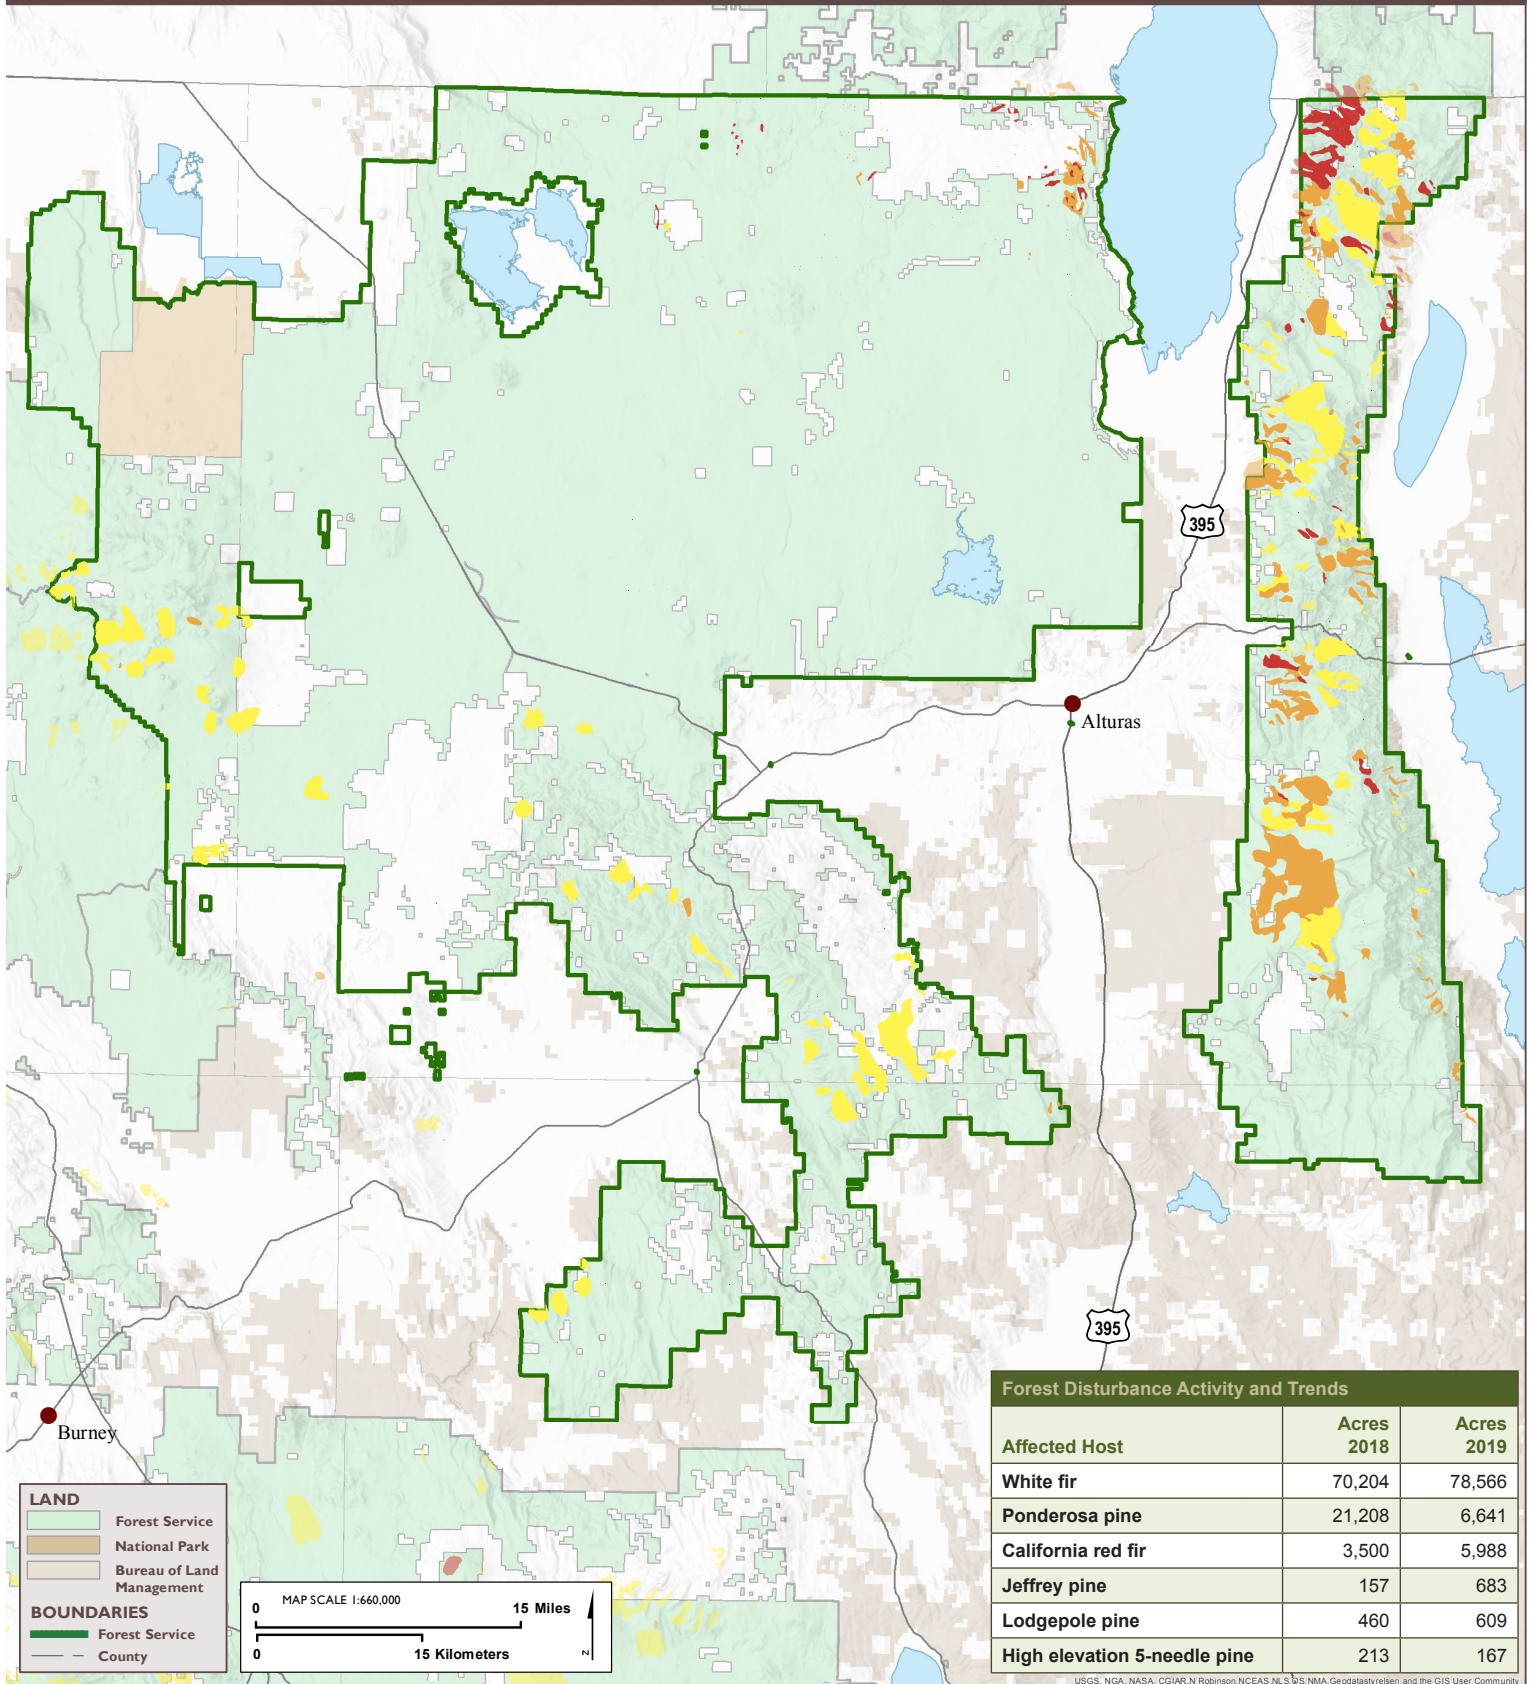

UNITED STATES DEPARTMENT OF AGRICULTURE

AERIAL DETECTION SURVEY, 2019 MODOC NATIONAL FOREST

TREE MORTALITY

Dead Trees per Acre