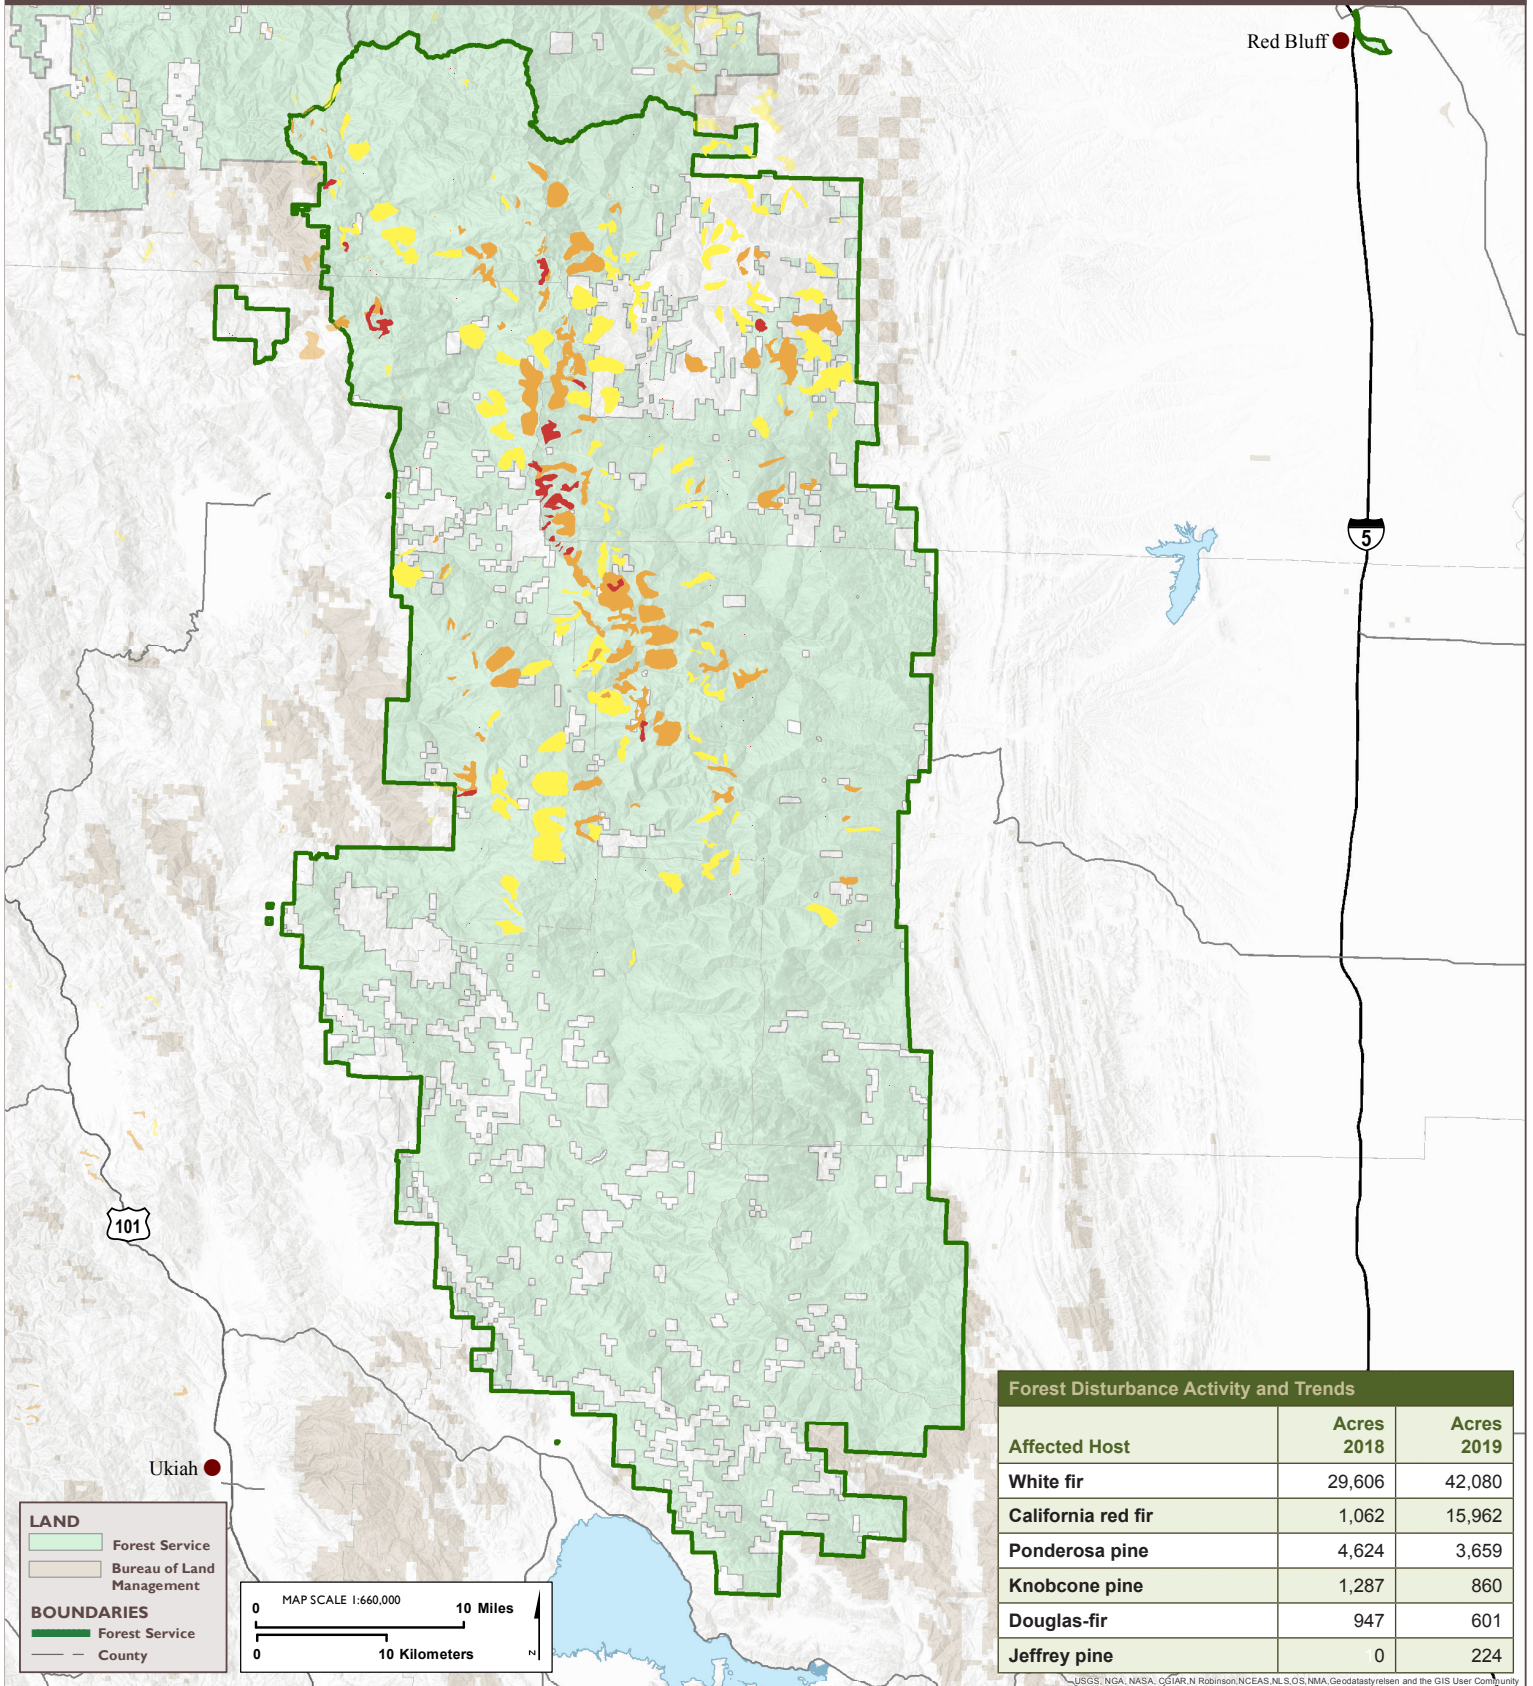

UNITED STATES DEPARTMENT OF AGRICULTURE

AERIAL DETECTION SURVEY, 2019 MENDOCINO NATIONAL FOREST

Forest Disturbance Activity and Trends

Affected Host	Acres 2018	Acres 2019
White fir	29,606	42,080
California red fir	1,062	15,962
Ponderosa pine	4,624	3,659
Knobcone pine	1,287	860
Douglas-fir	947	601
Jeffrey pine	0	224

LAND

- Forest Service
- Bureau of Land Management

BOUNDARIES

- Forest Service
- County

MAP SCALE 1:660,000

0 10 Miles

0 10 Kilometers

TREE MORTALITY

Dead Trees per Acre