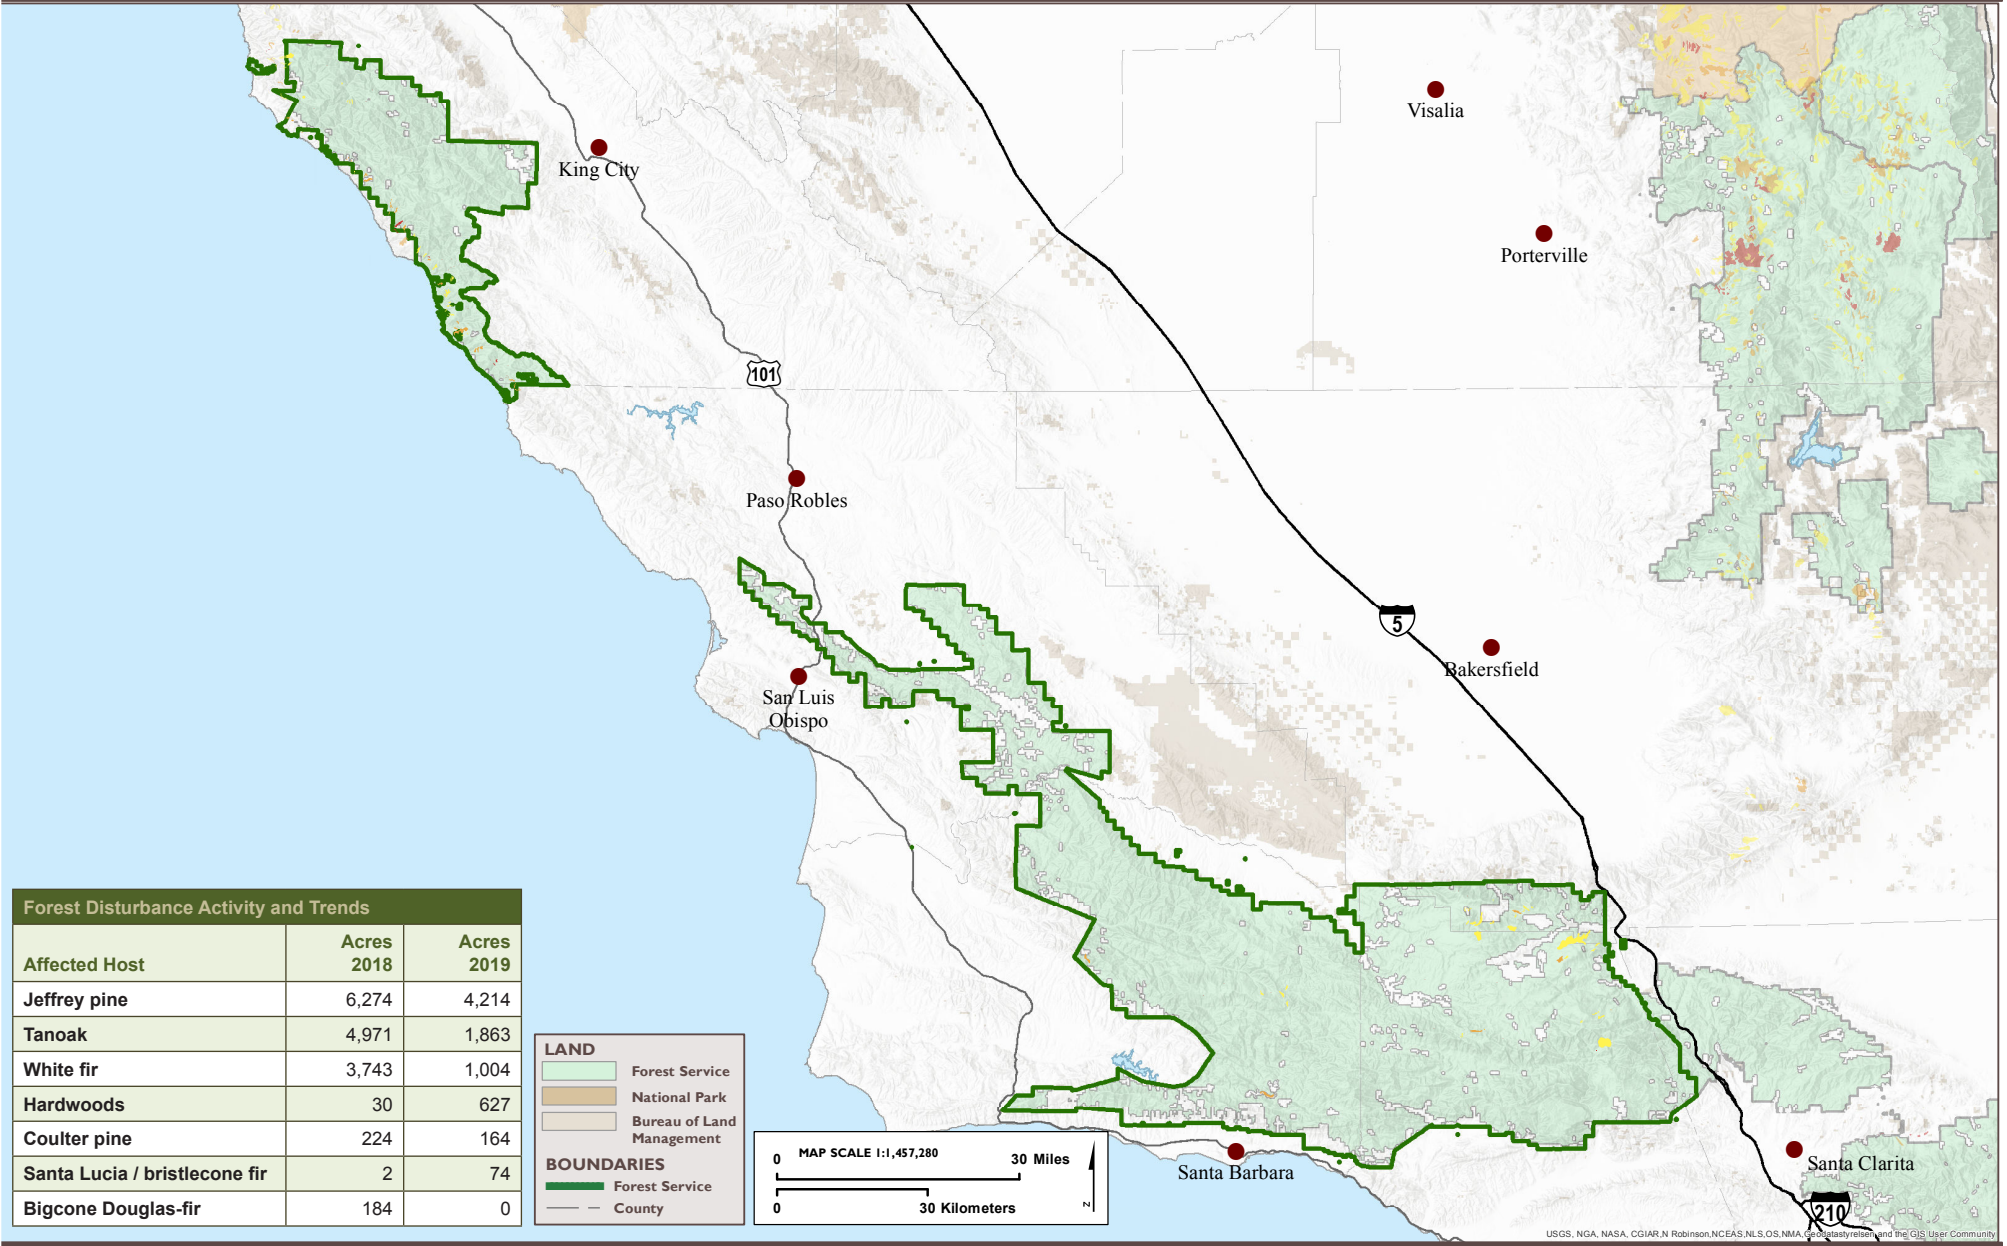

UNITED STATES DEPARTMENT OF AGRICULTURE

AERIAL DETECTION SURVEY, 2019 LOS PADRES NATIONAL FOREST

Forest Disturbance Activity and Trends

Affected Host	Acres 2018	Acres 2019
Jeffrey pine	6,274	4,214
Tanoak	4,971	1,863
White fir	3,743	1,004
Hardwoods	30	627
Coulter pine	224	164
Santa Lucia / bristlecone fir	2	74
Bigcone Douglas-fir	184	0

LAND

- Forest Service
- National Park
- Bureau of Land Management

BOUNDARIES

- Forest Service
- County

MAP SCALE 1:1,457,280

0 30 Miles

0 30 Kilometers

TREE MORTALITY

Dead Trees per Acre