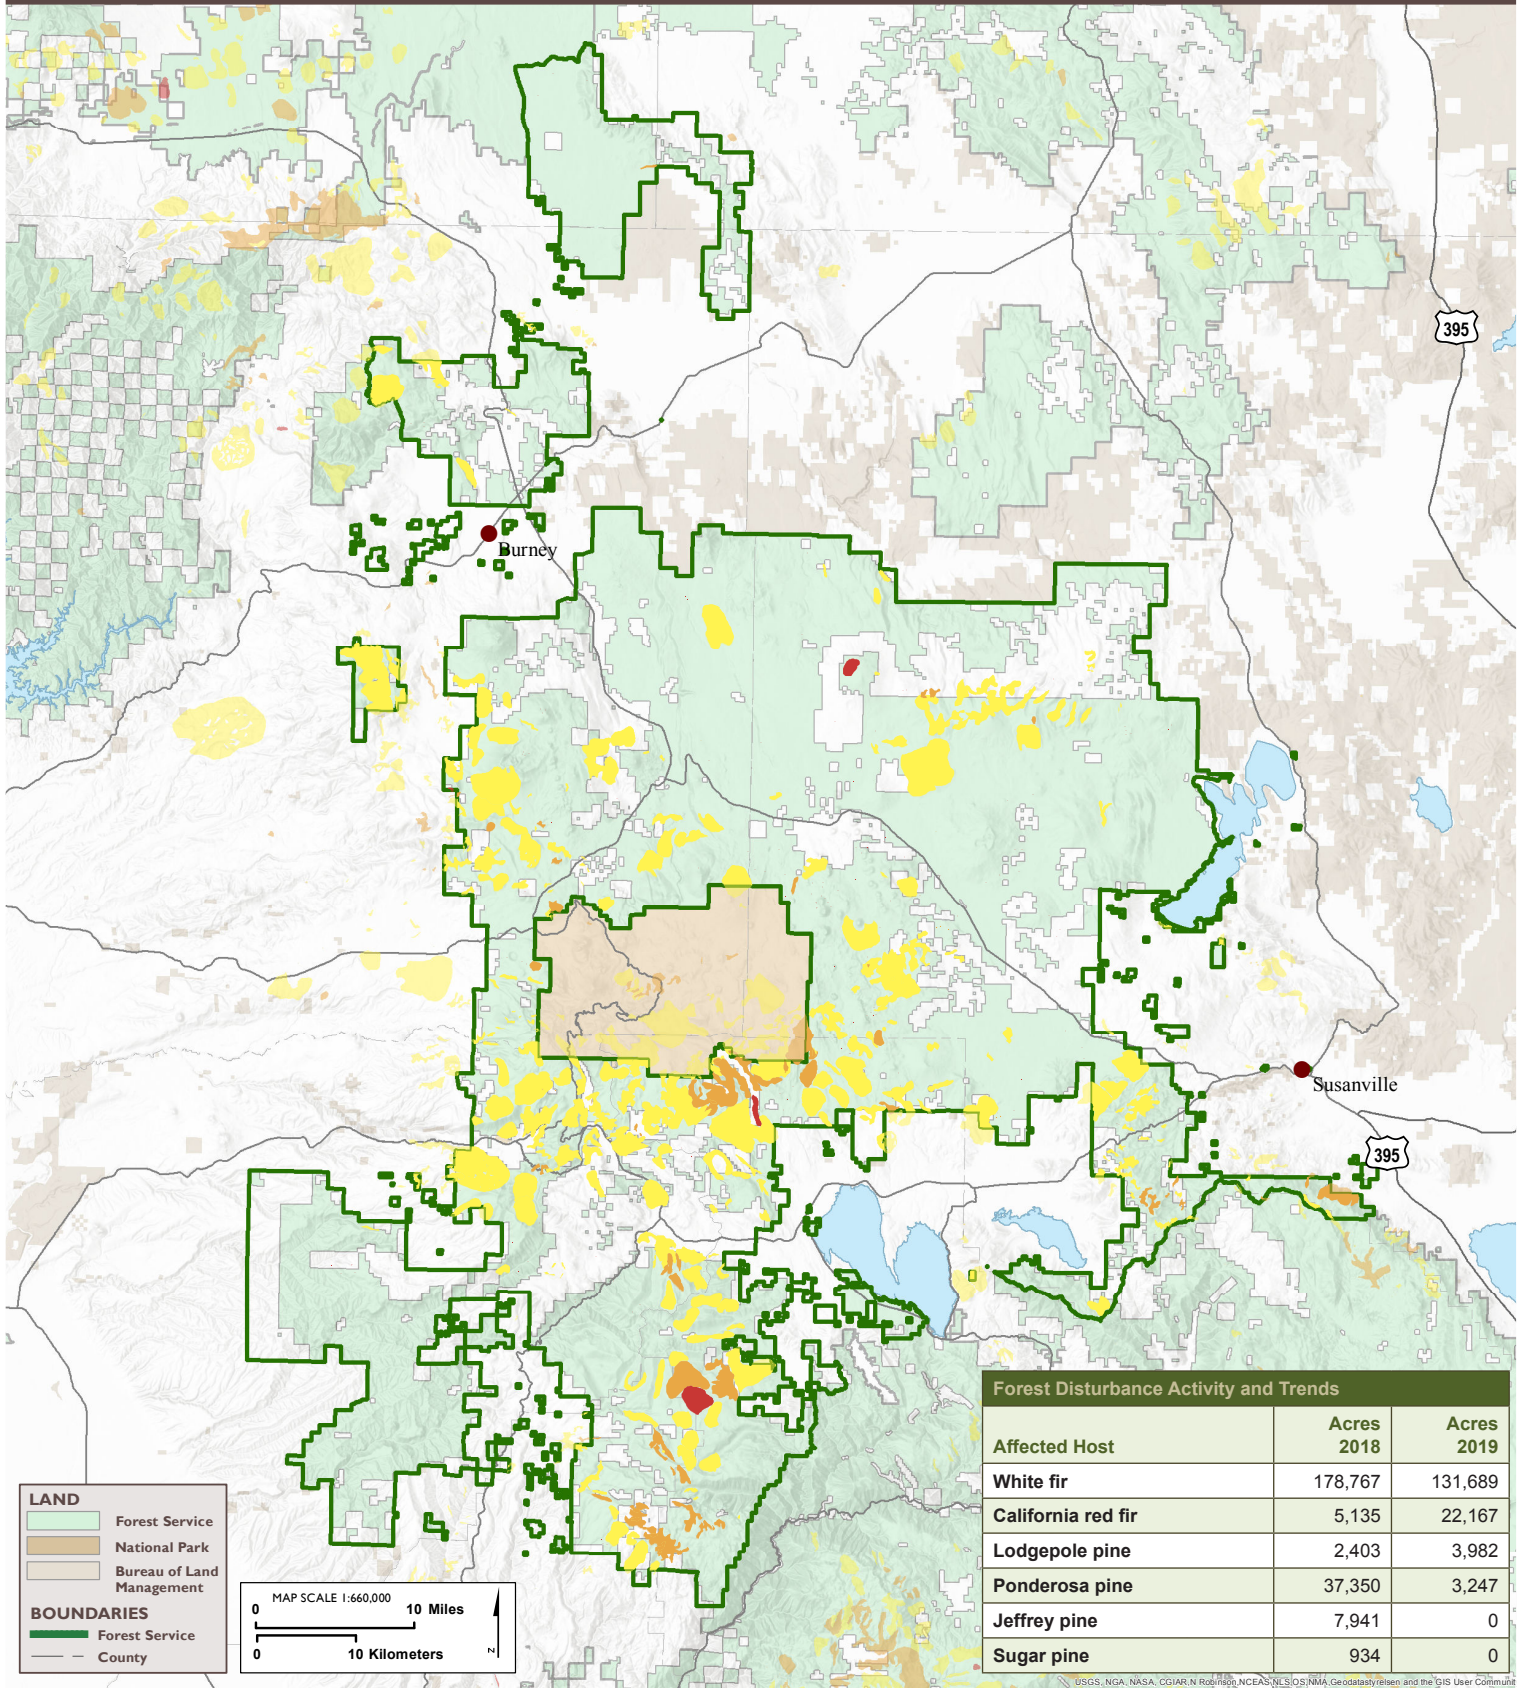

UNITED STATES DEPARTMENT OF AGRICULTURE

AERIAL DETECTION SURVEY, 2019 LASSEN NATIONAL FOREST

Forest Disturbance Activity and Trends

Affected Host	Acres 2018	Acres 2019
White fir	178,767	131,689
California red fir	5,135	22,167
Lodgepole pine	2,403	3,982
Ponderosa pine	37,350	3,247
Jeffrey pine	7,941	0
Sugar pine	934	0

LAND

- Forest Service
- National Park
- Bureau of Land Management

BOUNDARIES

- Forest Service
- County

TREE MORTALITY

Dead Trees per Acre