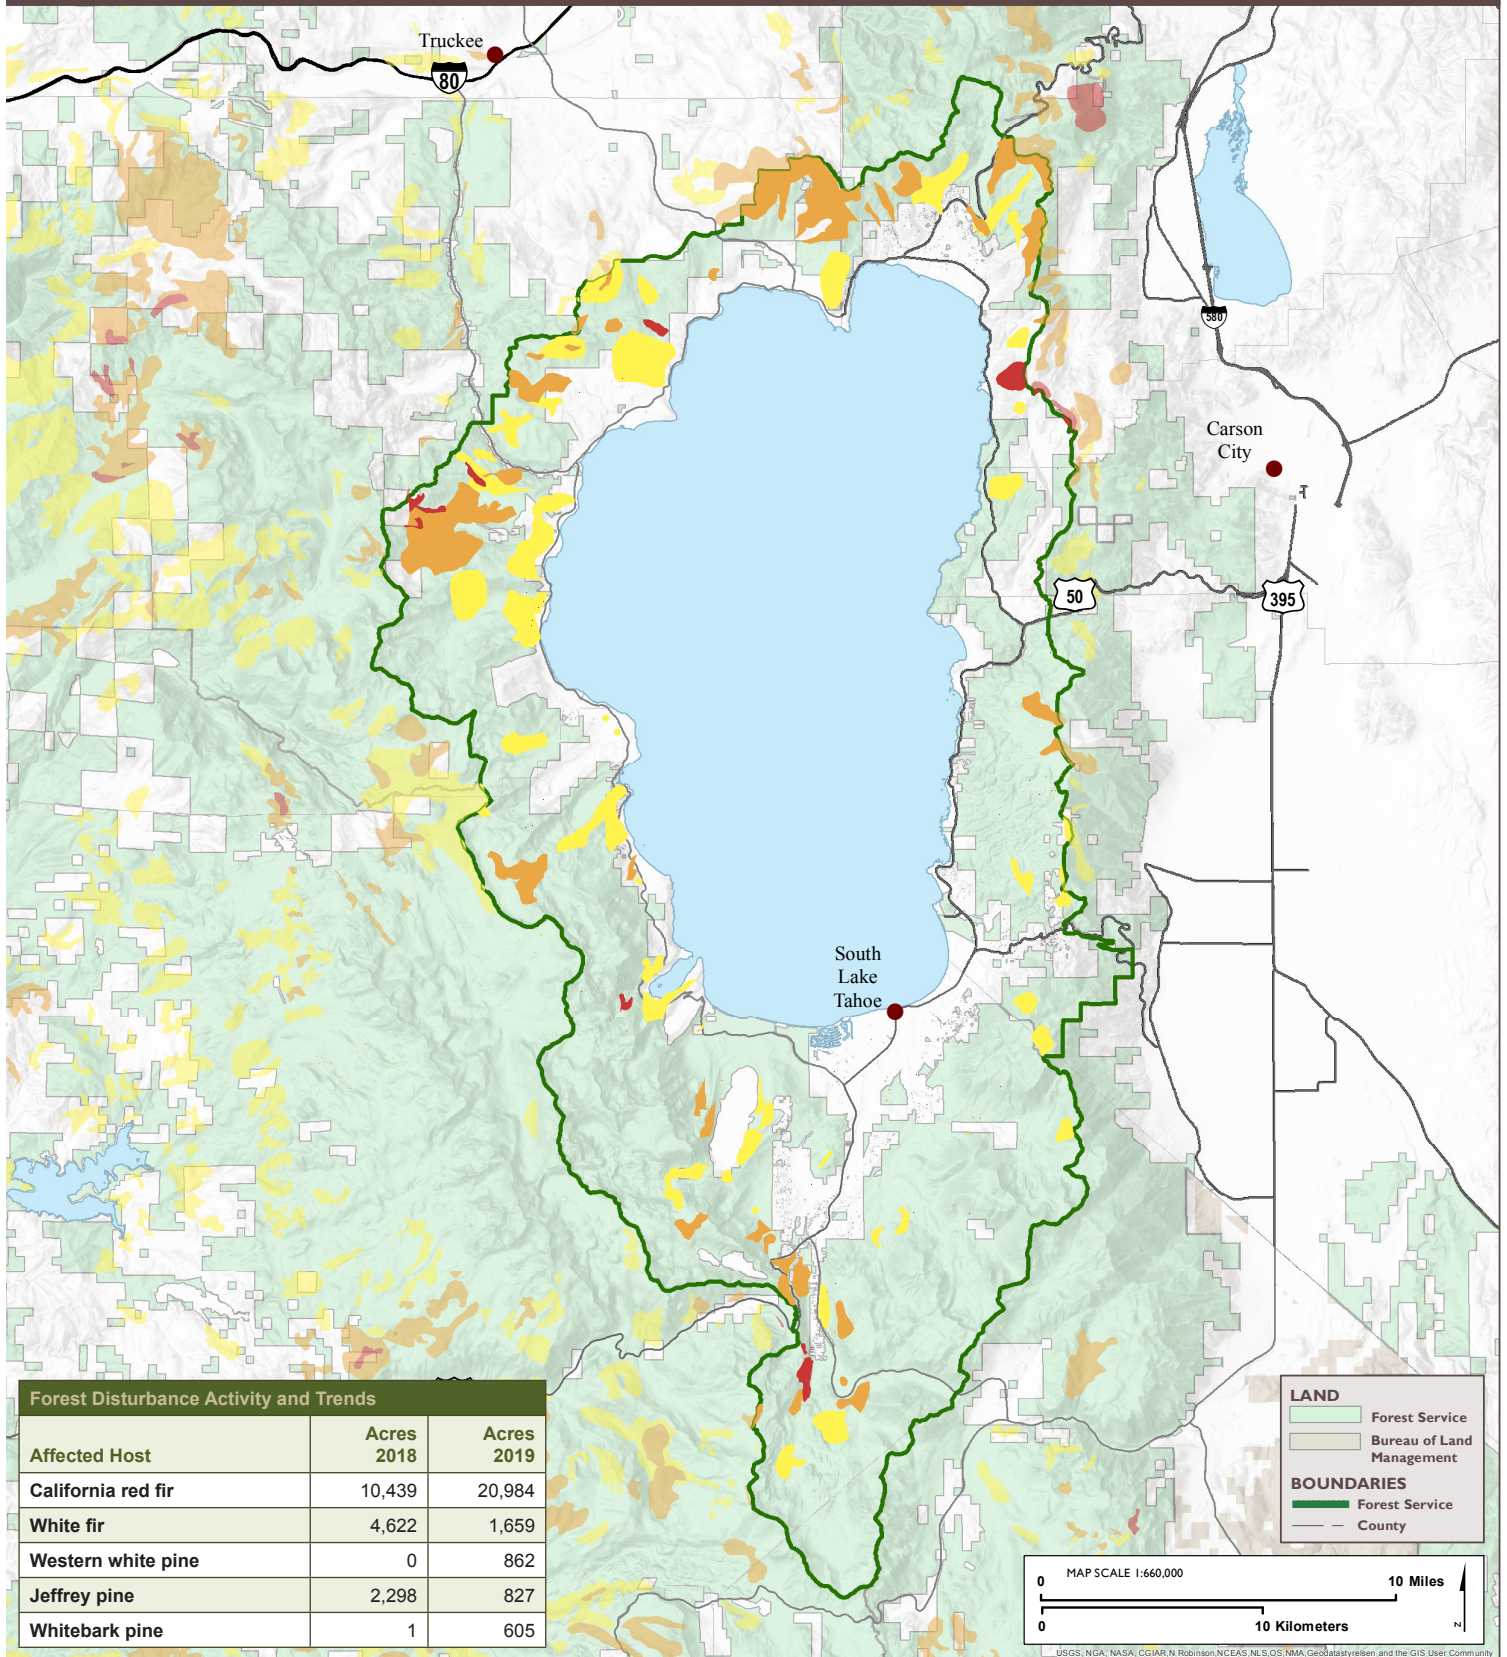

AERIAL DETECTION SURVEY, 2019 LAKE TAHOE BASIN MANAGEMENT UNIT

UNITED STATES DEPARTMENT OF AGRICULTURE

Forest Disturbance Activity and Trends		
Affected Host	Acres 2018	Acres 2019
California red fir	10,439	20,984
White fir	4,622	1,659
Western white pine	0	862
Jeffrey pine	2,298	827
Whitebark pine	1	605

LAND

- Forest Service
- Bureau of Land Management

BOUNDARIES

- Forest Service
- County

MAP SCALE 1:660,000

0 10 Miles

0 10 Kilometers

TREE MORTALITY

Dead Trees per Acre