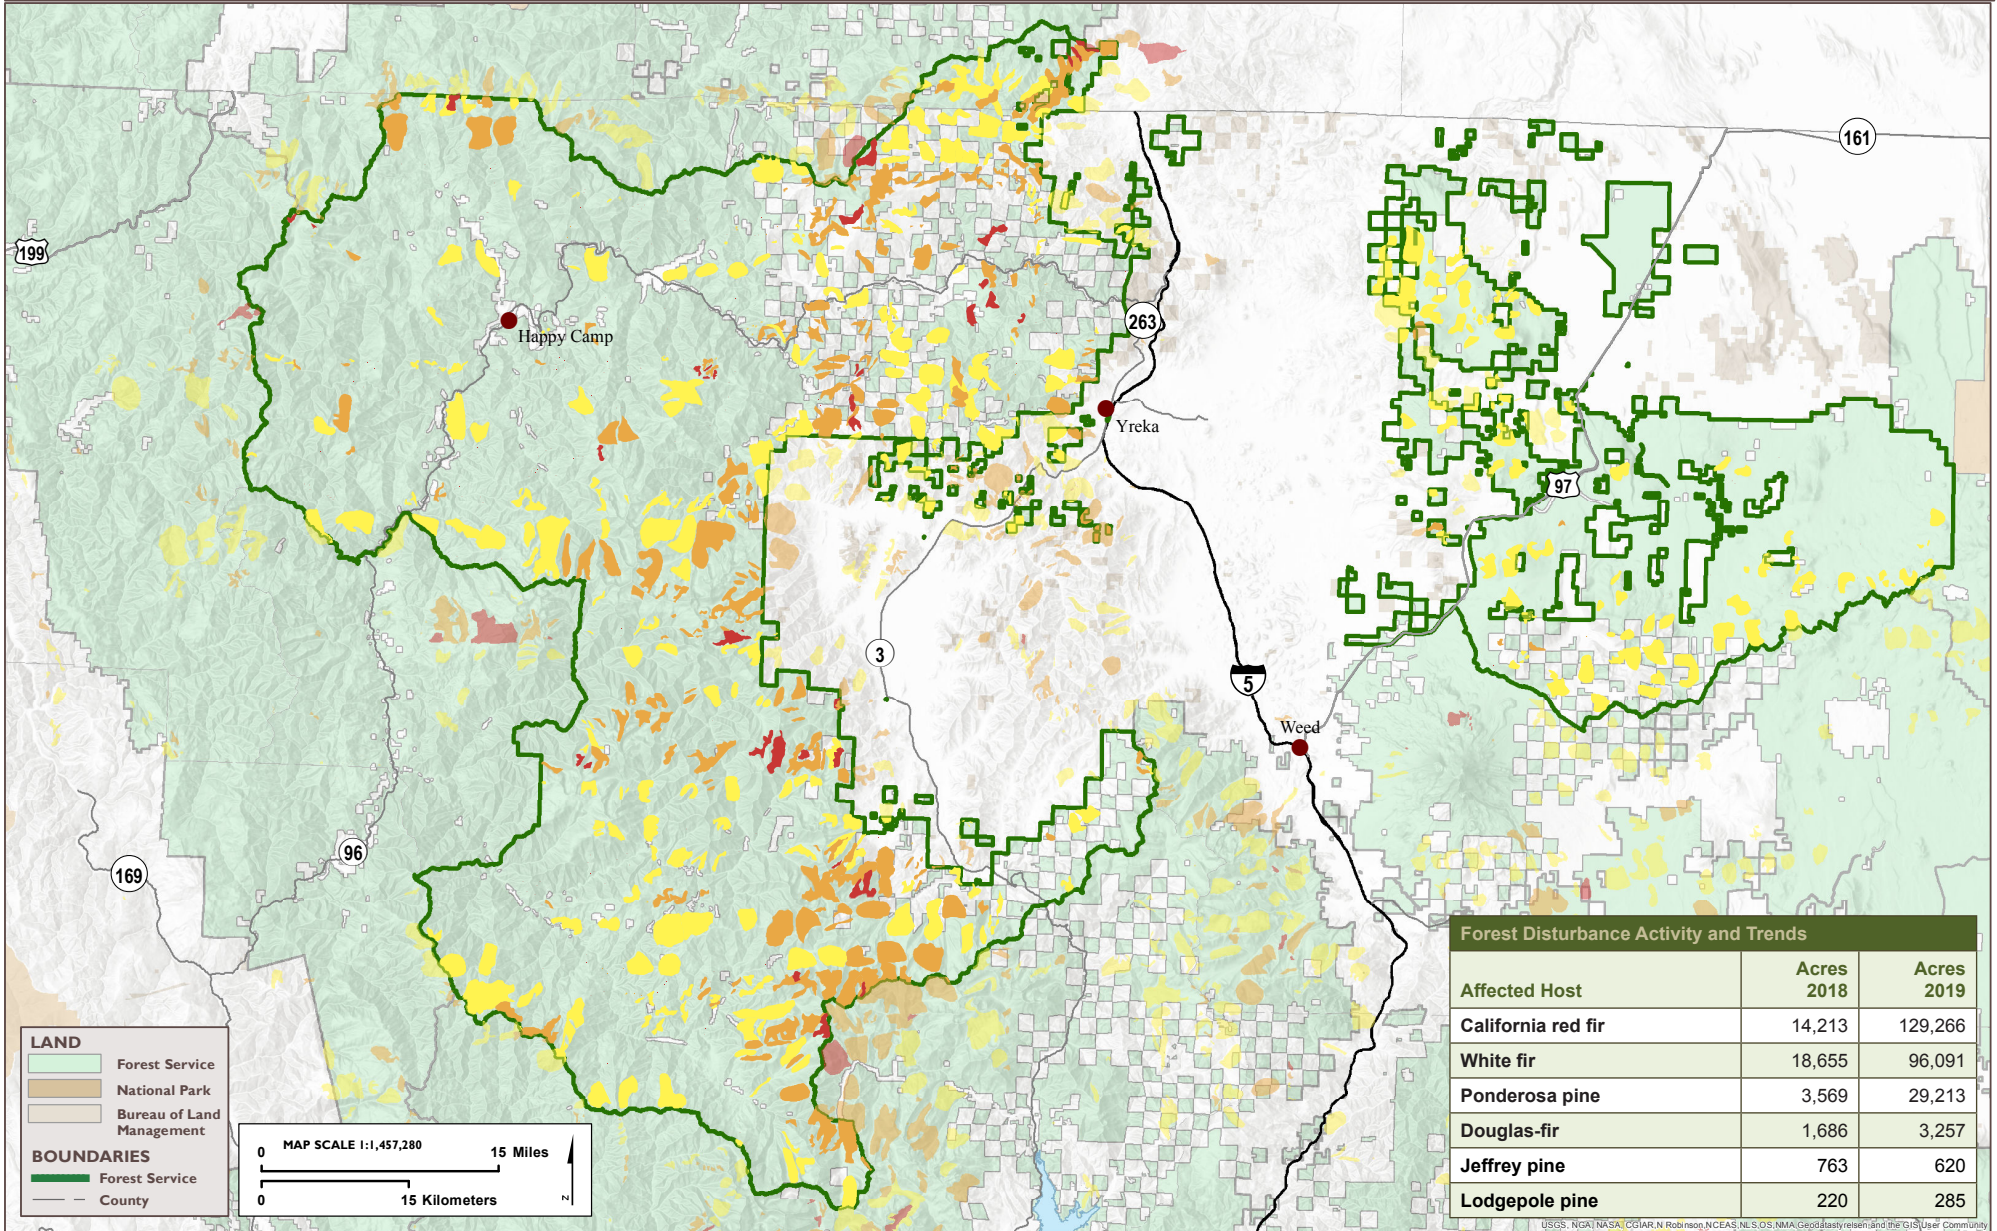

UNITED STATES DEPARTMENT OF AGRICULTURE

AERIAL DETECTION SURVEY, 2019 KLAMATH NATIONAL FOREST

TREE MORTALITY

Dead Trees per Acre