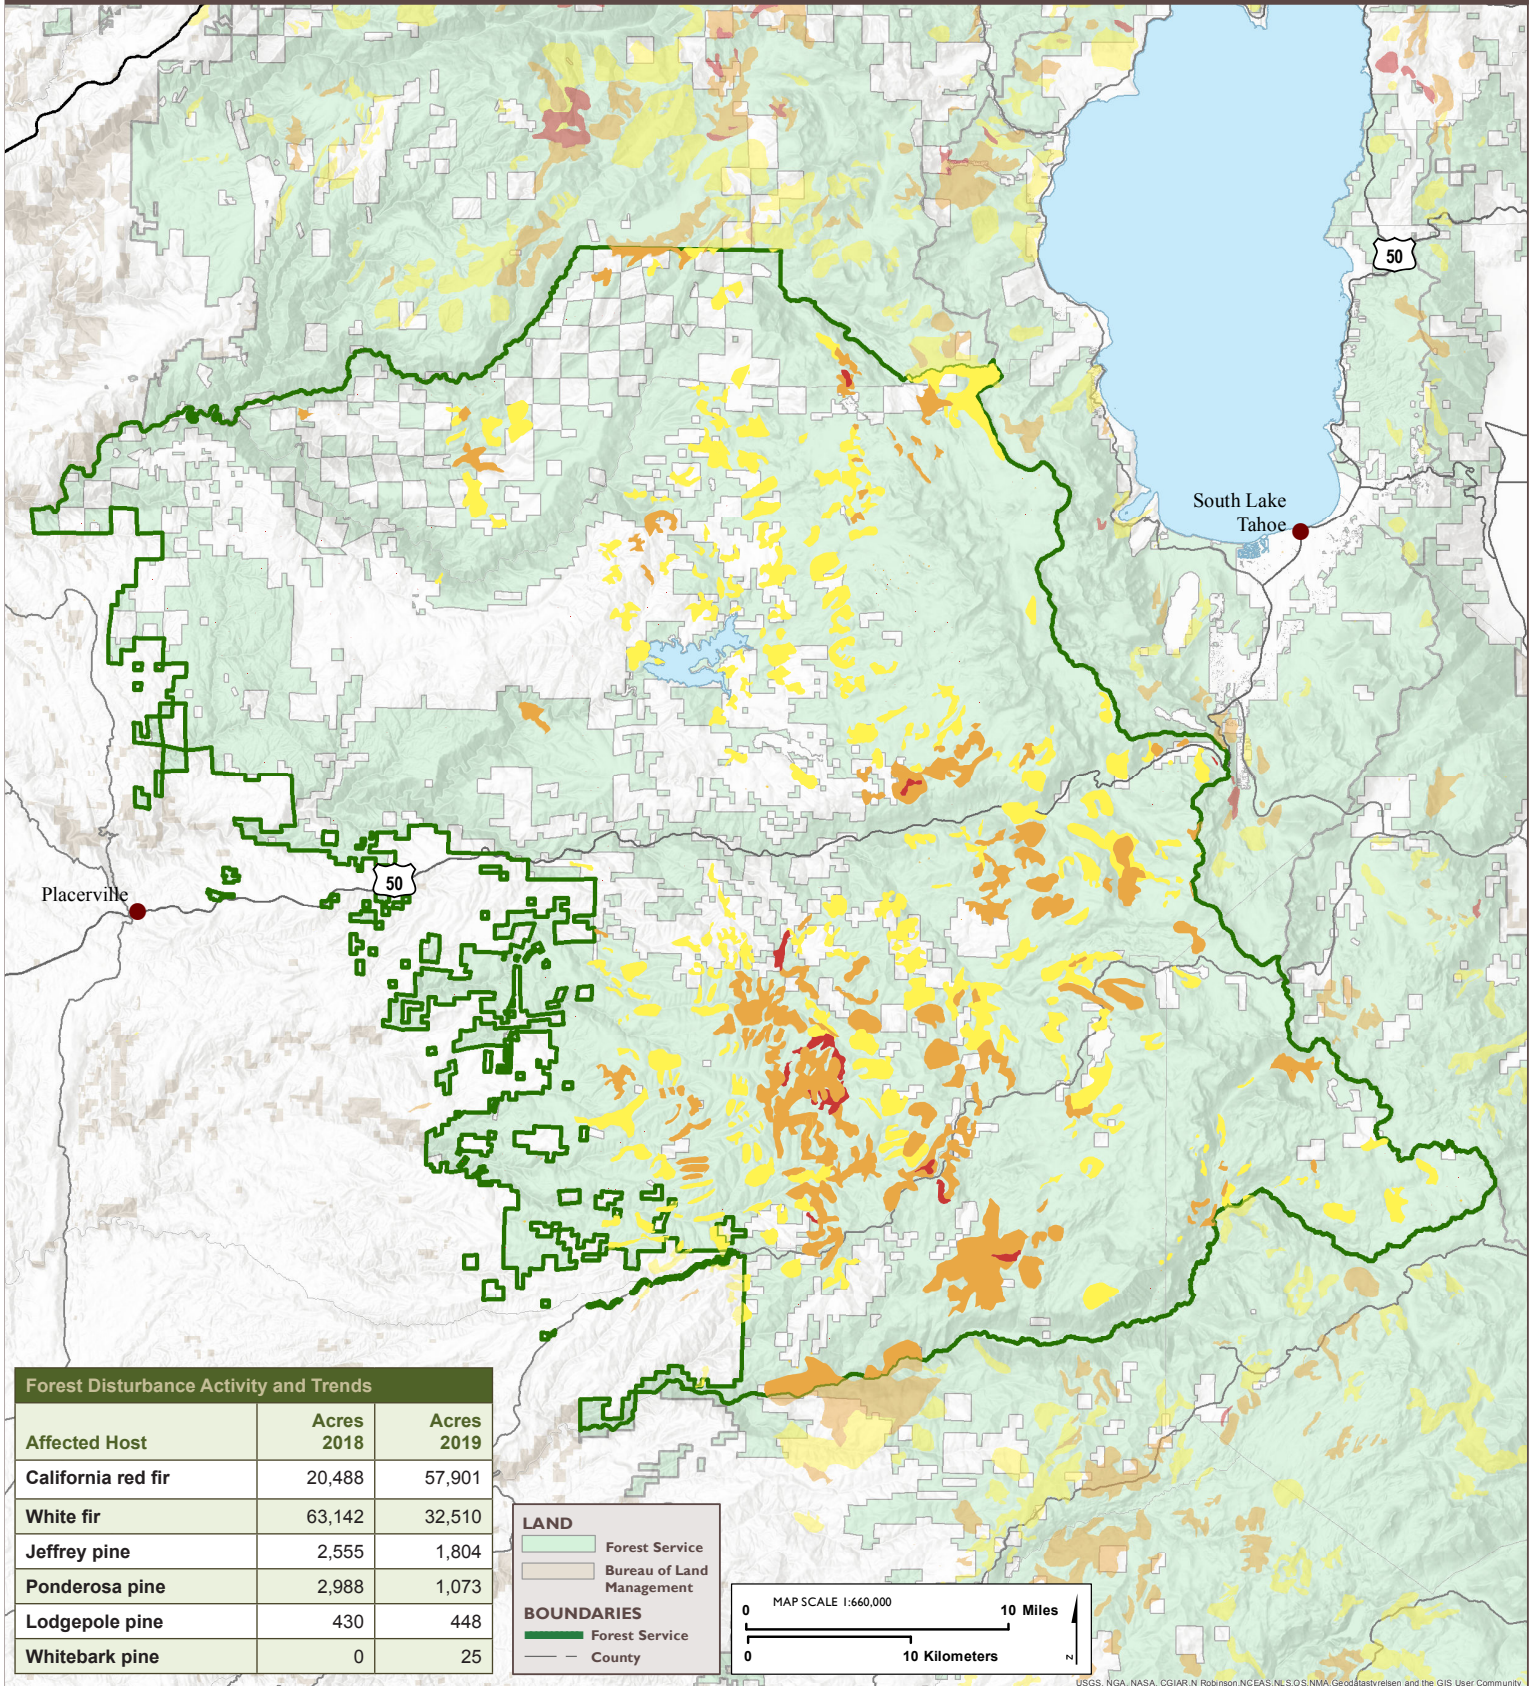

UNITED STATES DEPARTMENT OF AGRICULTURE

AERIAL DETECTION SURVEY, 2019 ELDORADO NATIONAL FOREST

Forest Disturbance Activity and Trends

Affected Host	Acres 2018	Acres 2019
California red fir	20,488	57,901
White fir	63,142	32,510
Jeffrey pine	2,555	1,804
Ponderosa pine	2,988	1,073
Lodgepole pine	430	448
Whitebark pine	0	25

LAND

- Forest Service
- Bureau of Land Management

BOUNDARIES

- Forest Service
- County

MAP SCALE 1:660,000

0 10 Miles

0 10 Kilometers