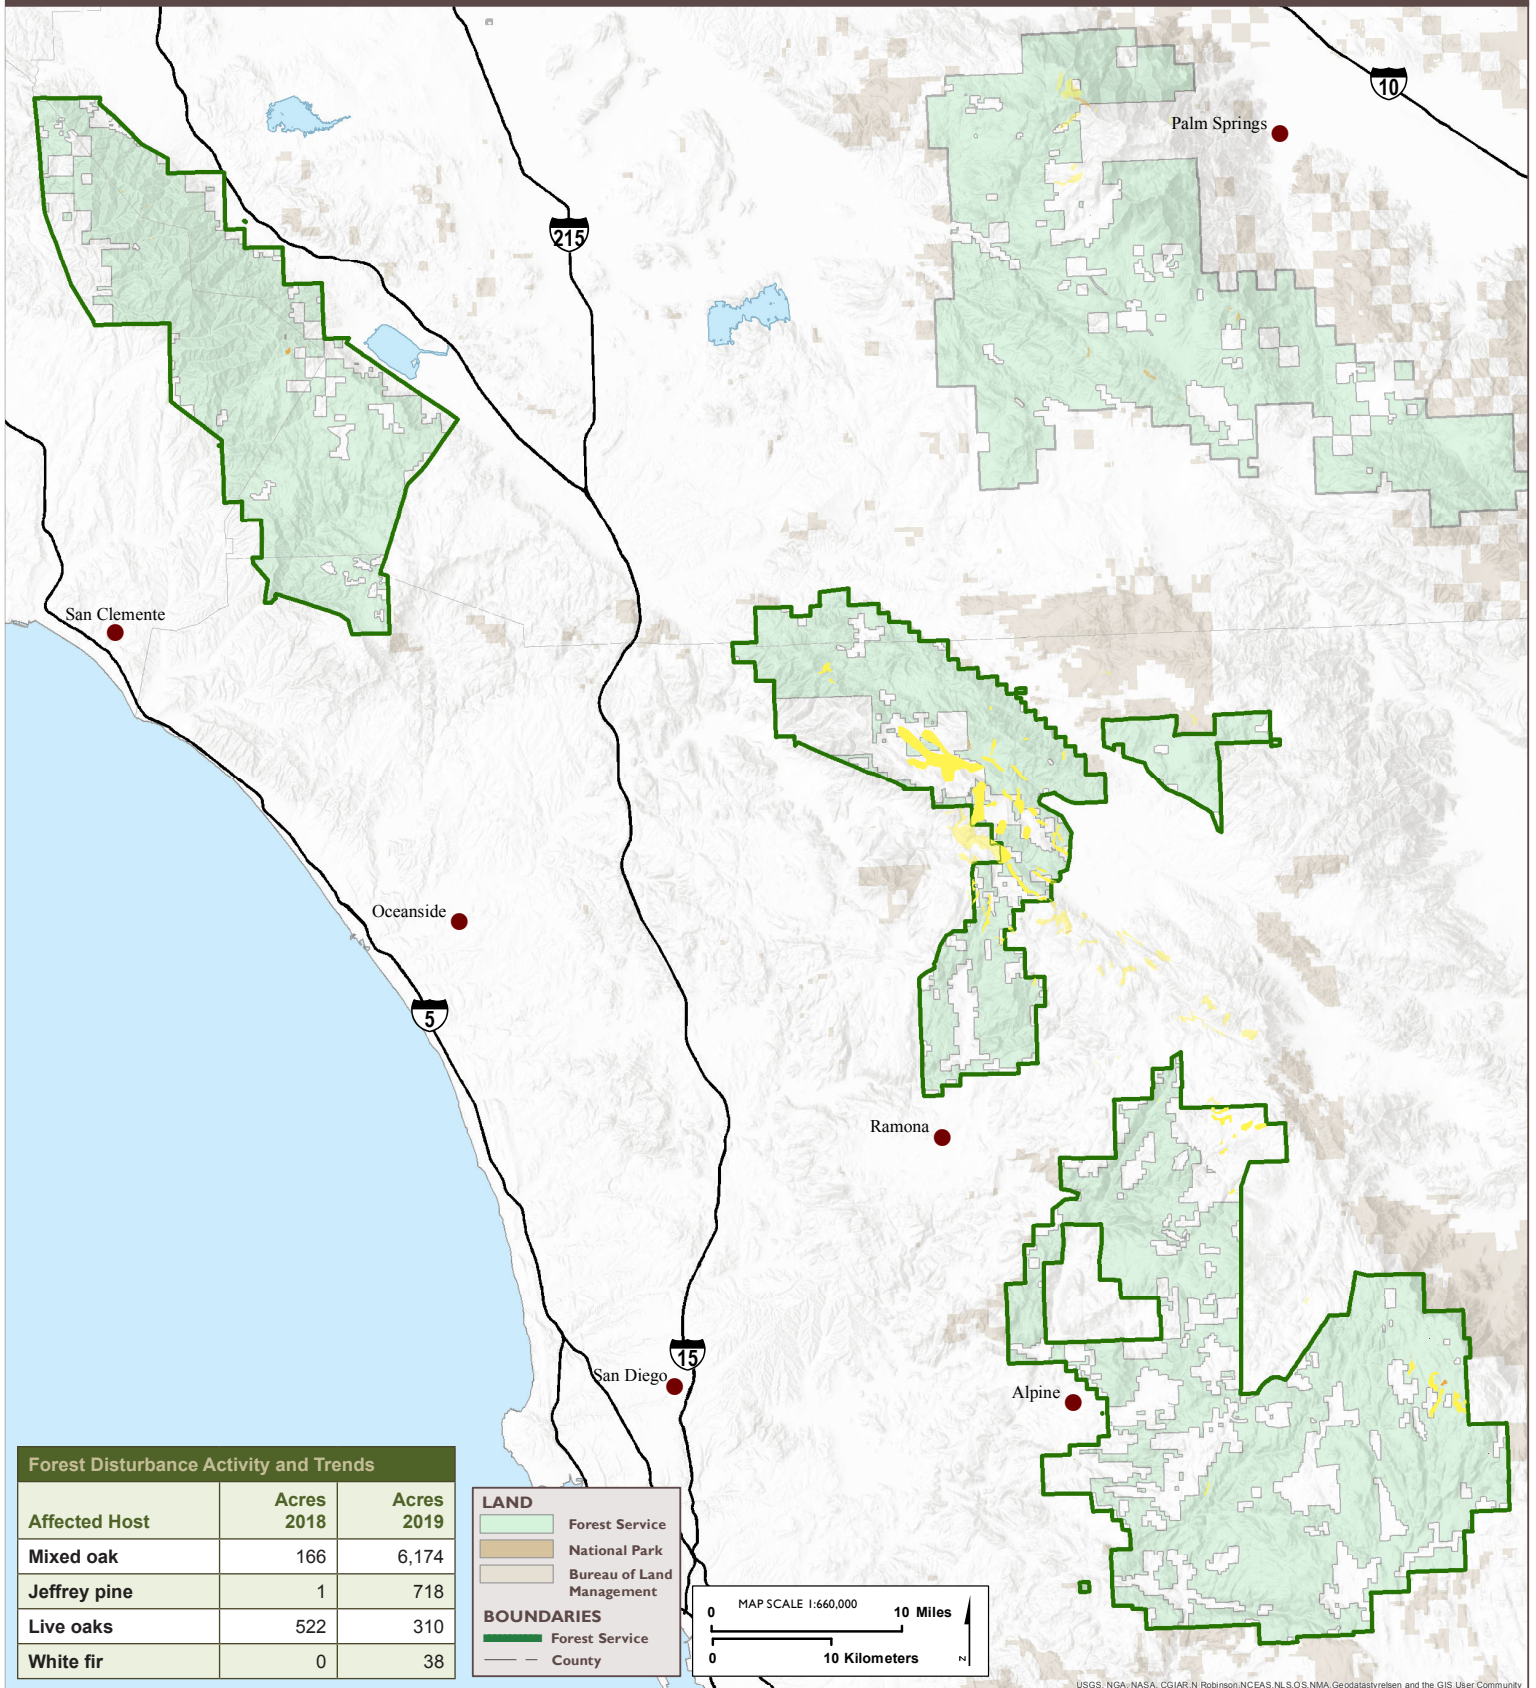

UNITED STATES DEPARTMENT OF AGRICULTURE

AERIAL DETECTION SURVEY, 2019 CLEVELAND NATIONAL FOREST

Forest Disturbance Activity and Trends

Affected Host	Acres 2018	Acres 2019
Mixed oak	166	6,174
Jeffrey pine	1	718
Live oaks	522	310
White fir	0	38

LAND

- Forest Service
- National Park
- Bureau of Land Management

BOUNDARIES

- Forest Service
- County

TREE MORTALITY

Dead Trees per Acre