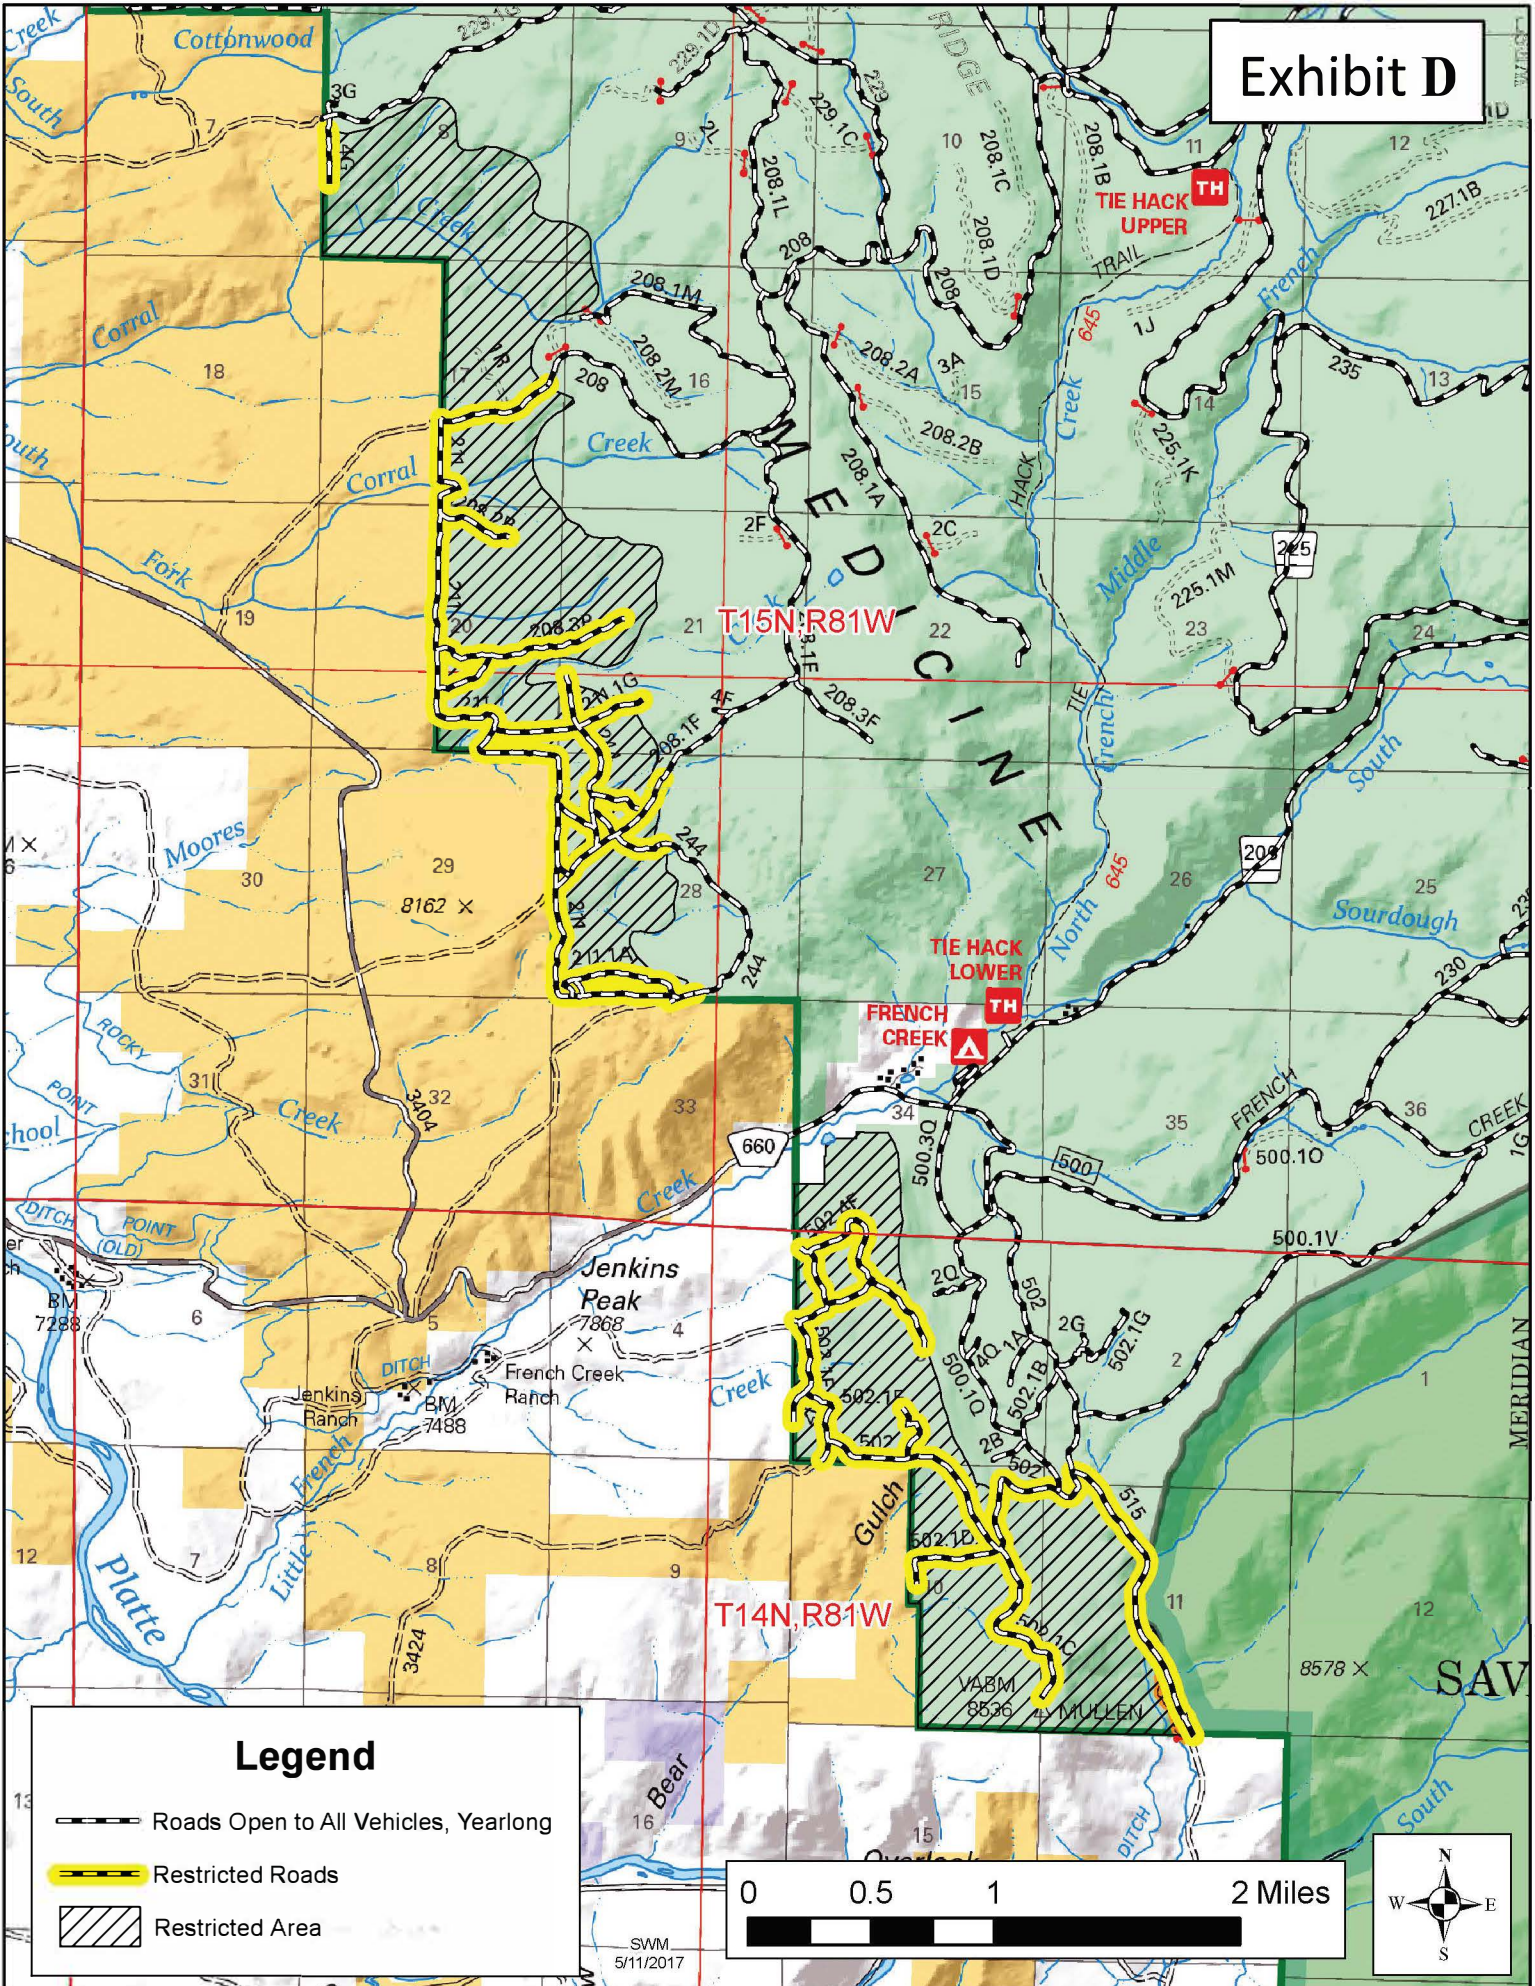

# Exhibit A

## Legend

- Roads Open to All Vehicles, Yearlong
- Restricted Roads
- Restricted Area

SWM  
5/11/2017

**Legend**

- Roads Open to All Vehicles, Yearlong
- Restricted Roads
- Restricted Area

SWM  
5/11/2017

# Exhibit D

T15N,R81W

T14N,R81W

Jenkins Peak  
7868  
X

French Creek Ranch

TIE HACK UPPER  
TH

TIE HACK LOWER  
TH

FRENCH CREEK  
TH

## Legend

- Roads Open to All Vehicles, Yearlong
- Restricted Roads
- Restricted Area

SWM  
5/11/2017