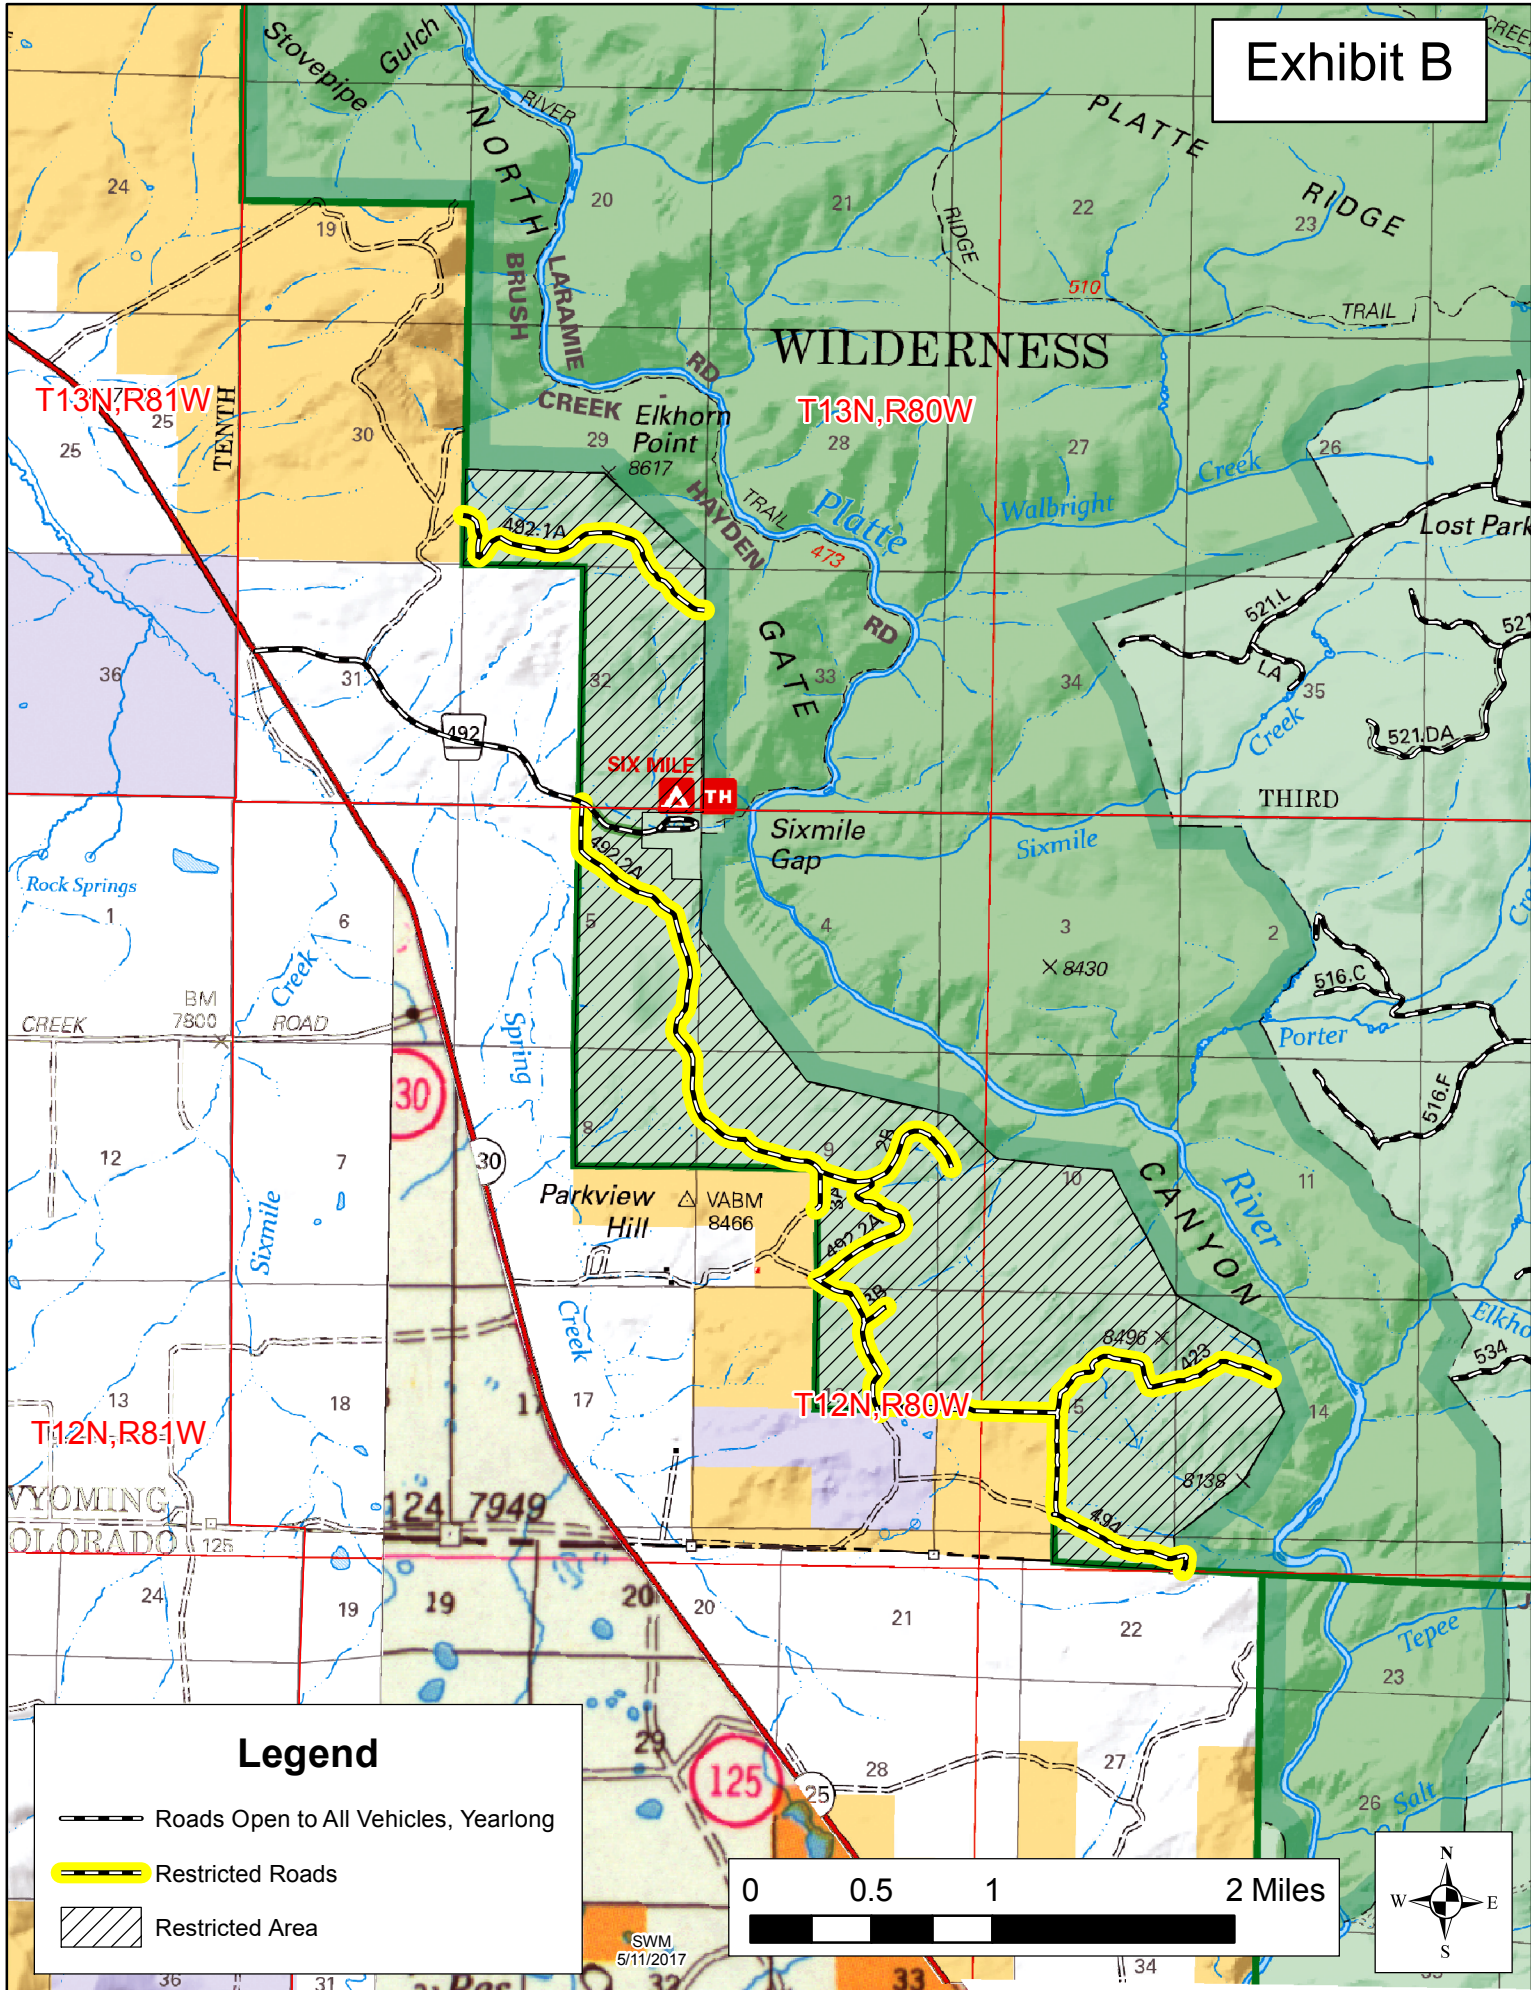

# Exhibit A

## Legend

- Roads Open to All Vehicles, Yearlong
- Restricted Roads
- Restricted Area

SWM  
5/11/2017

**Legend**

- Roads Open to All Vehicles, Yearlong
- Restricted Roads
- Restricted Area

SWM  
5/11/2017

# Exhibit D

T15N,R81W

T14N,R81W

Jenkins Peak  
7868  
X

French Creek Ranch

TIE HACK UPPER  
TH

TIE HACK LOWER  
TH

FRENCH CREEK  
TH

## Legend

- Roads Open to All Vehicles, Yearlong
- Restricted Roads
- Restricted Area

SWM  
5/11/2017