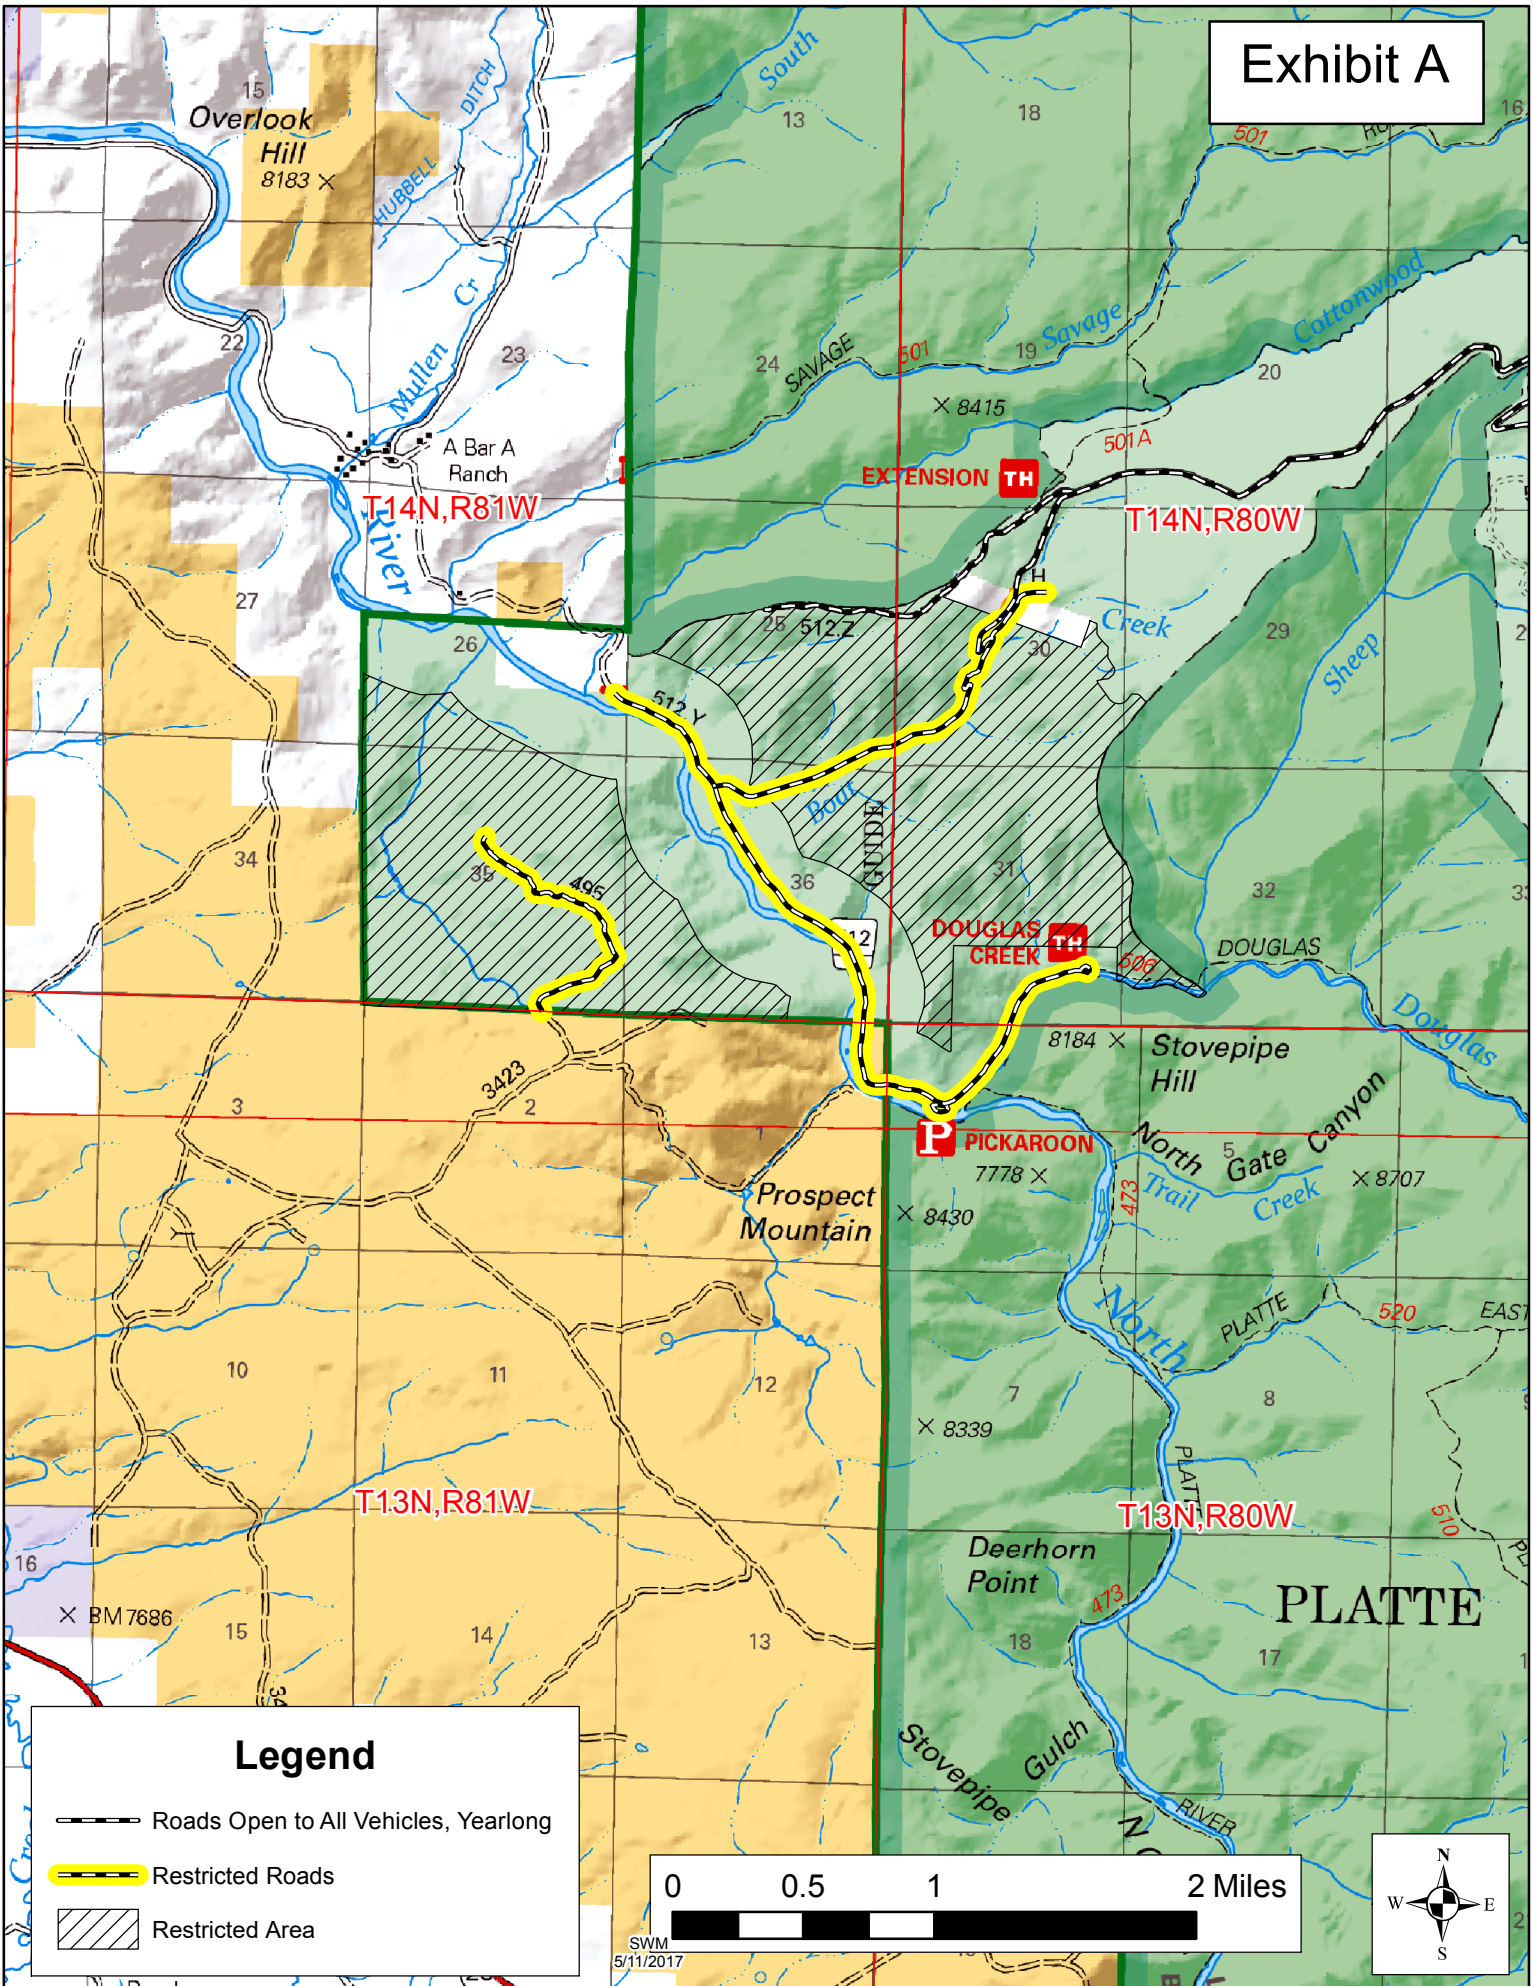

# Exhibit A

## Legend

- Roads Open to All Vehicles, Yearlong
- Restricted Roads
- Restricted Area

SWM  
5/11/2017

**Legend**

- Roads Open to All Vehicles, Yearlong
- Restricted Roads
- Restricted Area

SWM  
5/11/2017

# Exhibit D

T15N,R81W

T14N,R81W

Jenkins Peak  
7868  
X

French Creek Ranch

TIE HACK UPPER  
TH

TIE HACK LOWER  
TH

FRENCH CREEK  
TH

## Legend

- Roads Open to All Vehicles, Yearlong
- Restricted Roads
- Restricted Area

SWM  
5/11/2017