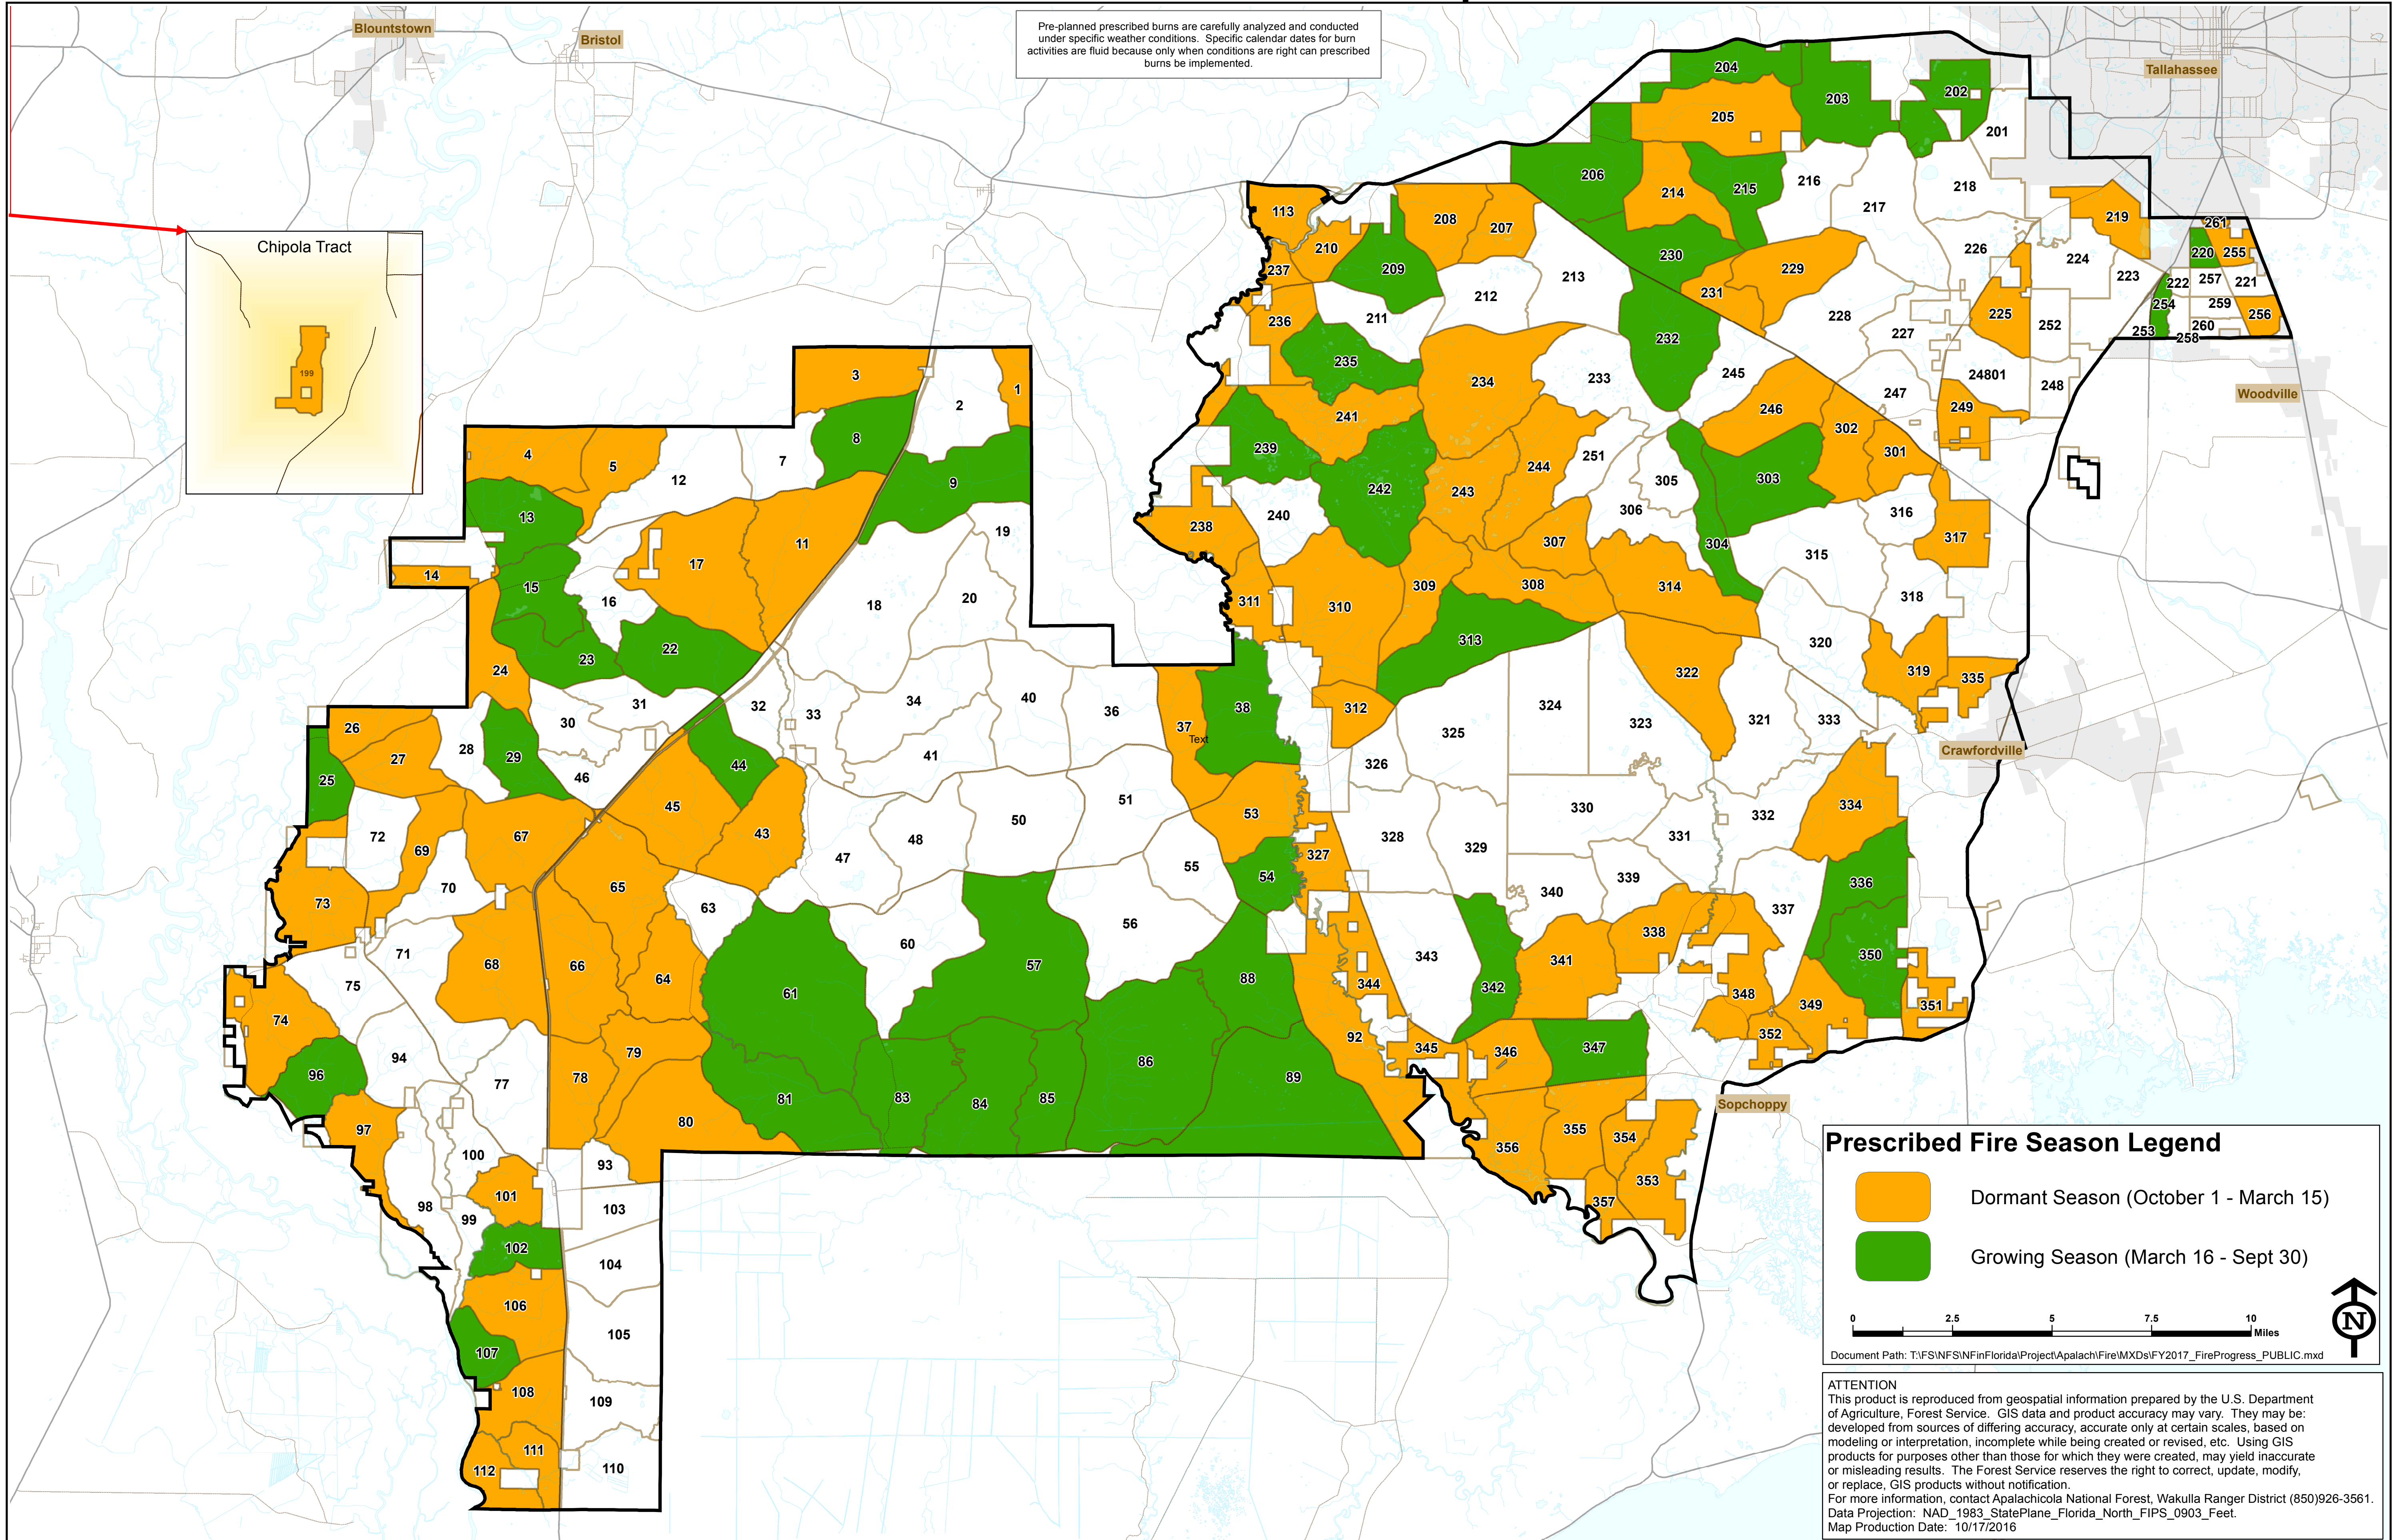

Apalachicola National Forest FY 2017 Prescribed Burn Map

Pre-planned prescribed burns are carefully analyzed and conducted under specific weather conditions. Specific calendar dates for burn activities are fluid because only when conditions are right can prescribed burns be implemented.

Prescribed Fire Season Legend

- Dormant Season (October 1 - March 15)
- Growing Season (March 16 - Sept 30)

0 2.5 5 7.5 10 Miles

Document Path: T:\FS\NFS\NFinFlorida\Project\Apalach\Fire\MXD\FY2017_FireProgress_PUBLIC.mxd

ATTENTION
 This product is reproduced from geospatial information prepared by the U.S. Department of Agriculture, Forest Service. GIS data and product accuracy may vary. They may be developed from sources of differing accuracy, accurate only at certain scales, based on modeling or interpretation, incomplete while being created or revised, etc. Using GIS products for purposes other than those for which they were created, may yield inaccurate or misleading results. The Forest Service reserves the right to correct, update, modify, or replace, GIS products without notification.
 For more information, contact Apalachicola National Forest, Wakulla Ranger District (850)926-3561.
 Data Projection: NAD_1983_StatePlane_Florida_North_FIPS_0903_Feet.
 Map Production Date: 10/17/2016