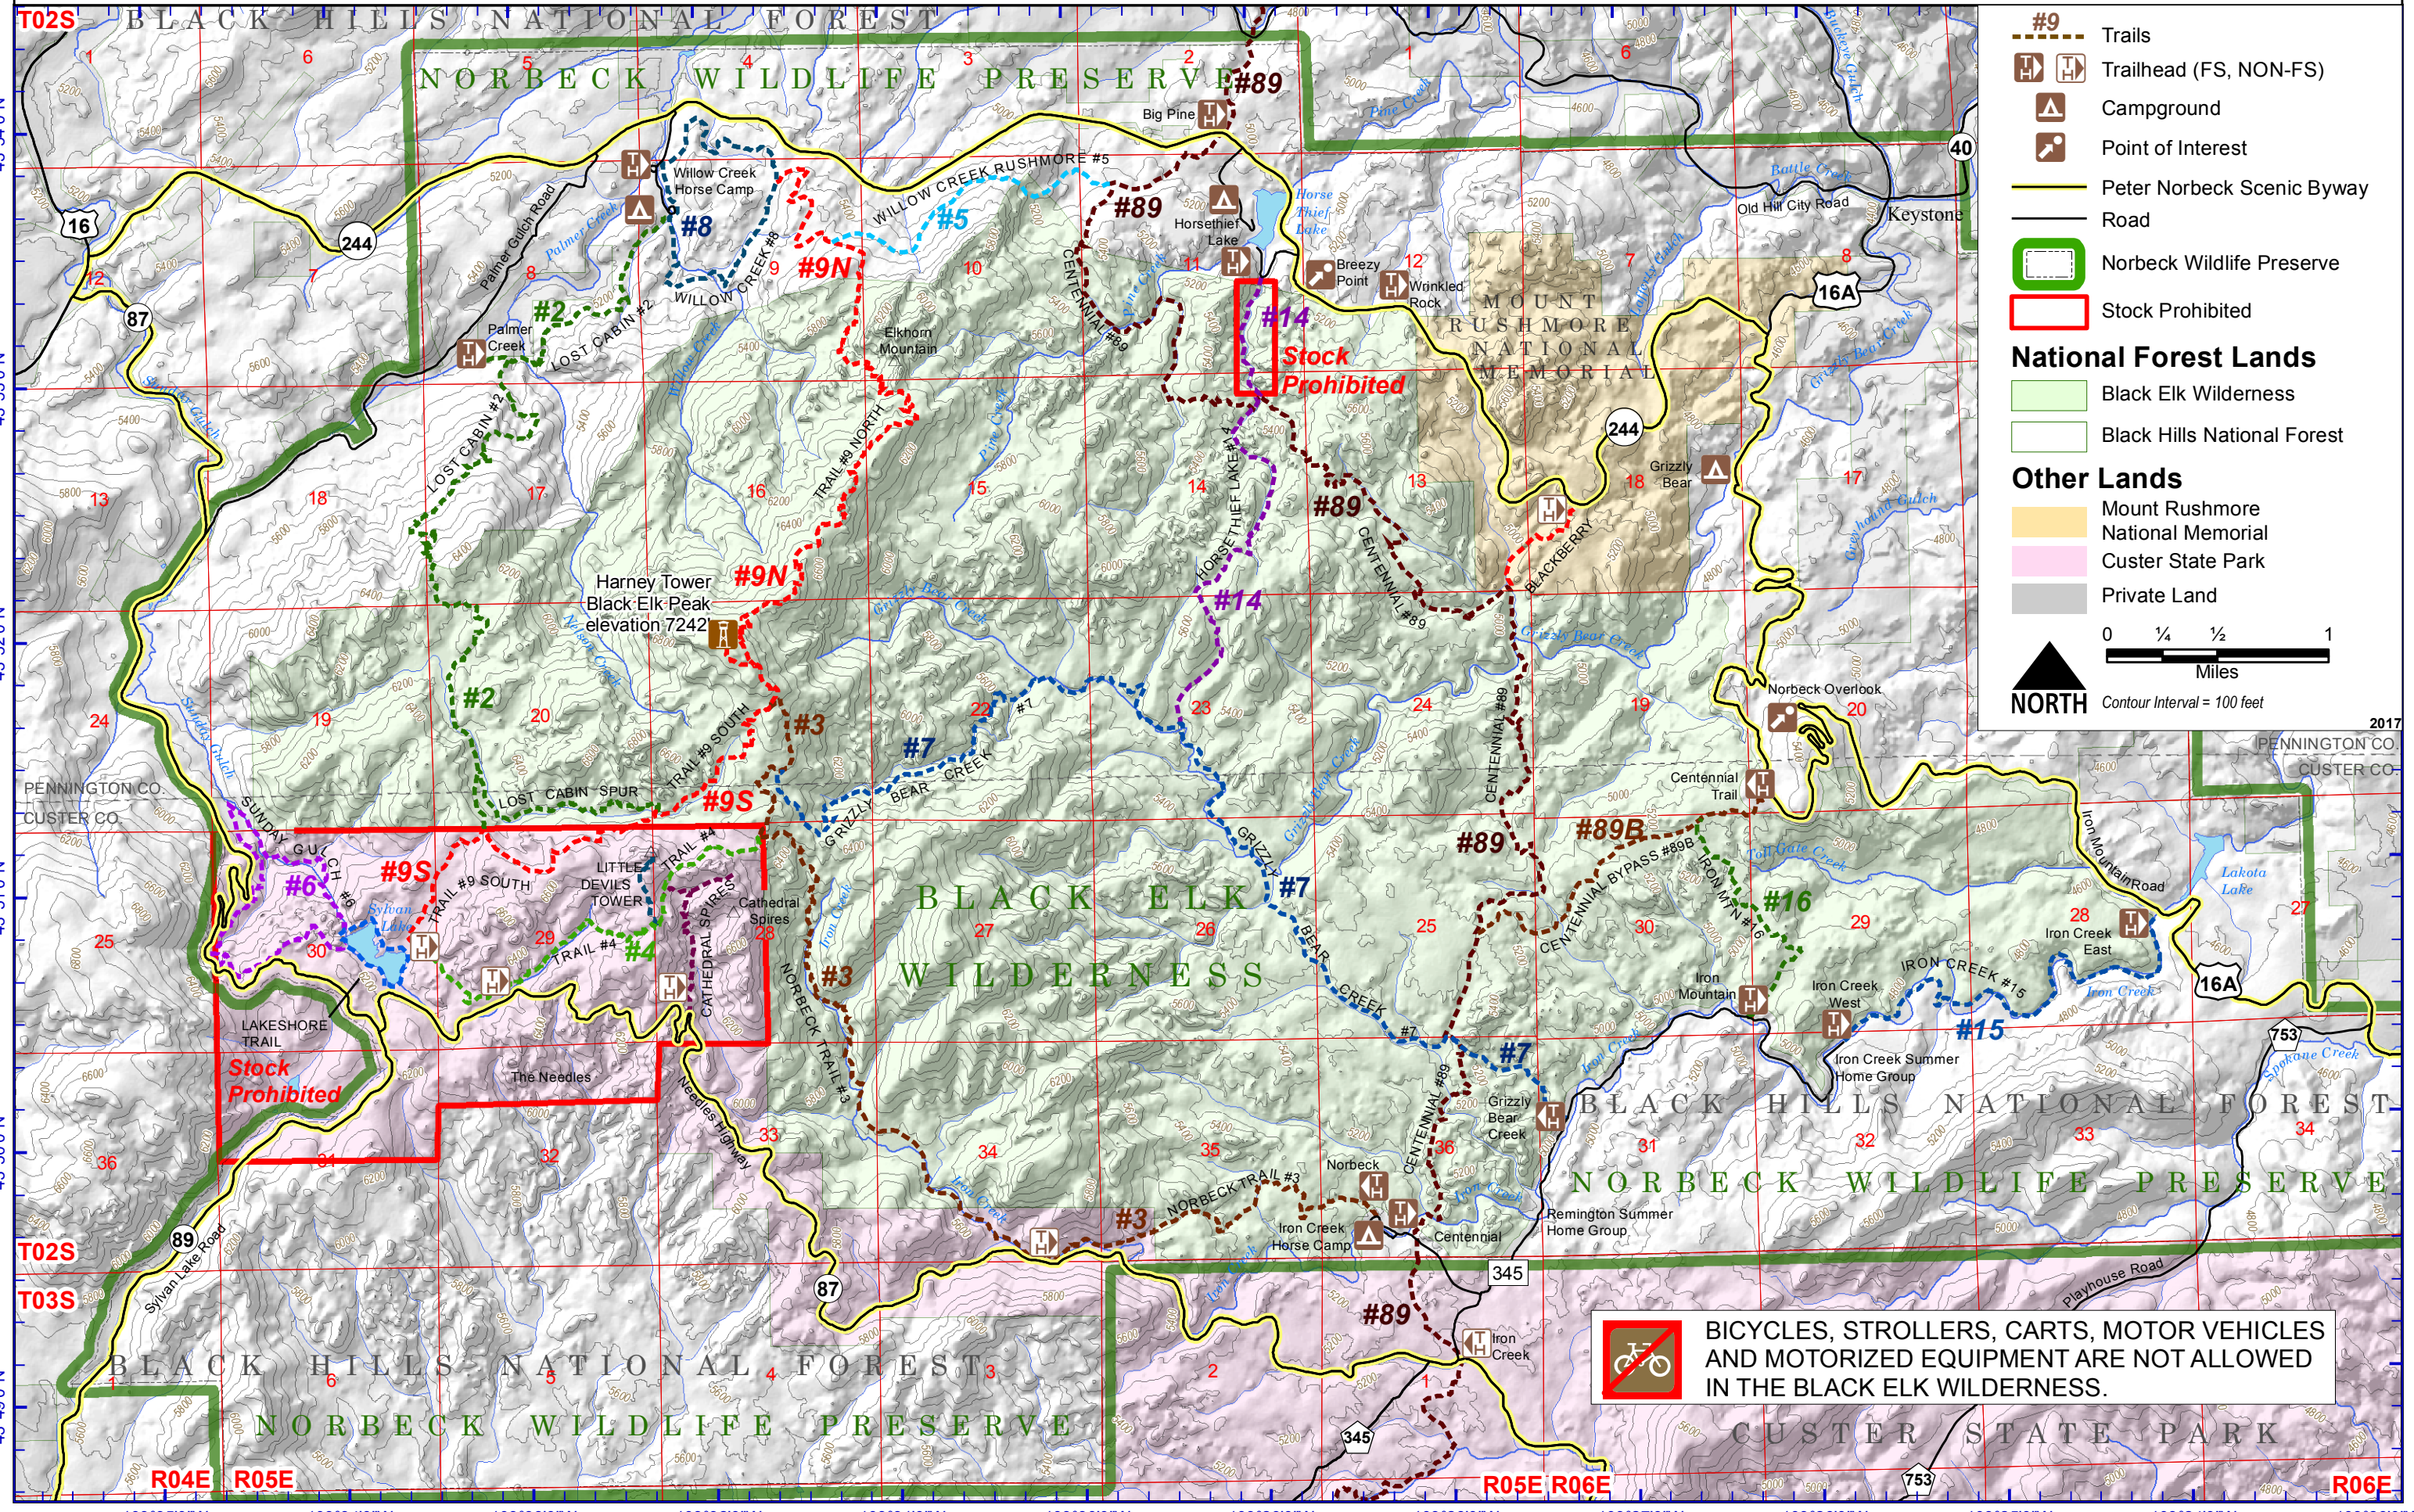

Black Elk Wilderness and Norbeck Wildlife Preserve Trail System

#9 Trails

Trailhead (FS, NON-FS)

Campground

Point of Interest

Peter Norbeck Scenic Byway

Road

Norbeck Wildlife Preserve

Stock Prohibited

National Forest Lands

Black Elk Wilderness

Black Hills National Forest

Other Lands

Mount Rushmore National Memorial

Custer State Park

Private Land

0 1/4 1/2 1 Miles

NORTH Contour Interval = 100 feet

BICYCLES, STROLLERS, CARTS, MOTOR VEHICLES AND MOTORIZED EQUIPMENT ARE NOT ALLOWED IN THE BLACK ELK WILDERNESS.