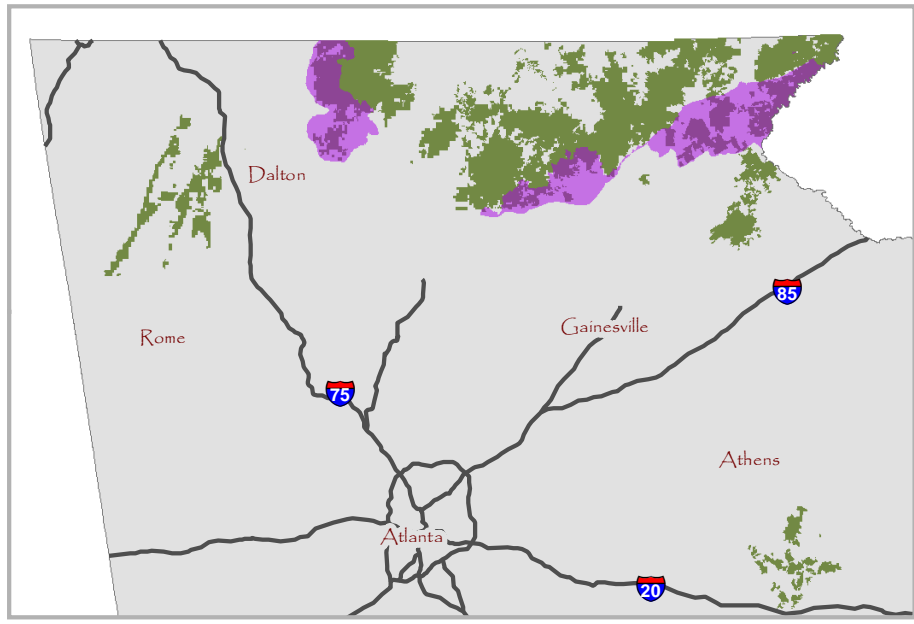

Chattahoochee-Oconee National Forests

Foothills Landscape Project

- | | | | |
|---------------------|-------------------|---------------------|-------------------|
| Foothills Landscape | Picnic Site | US or State Highway | State Park |
| Boating Site | Interpretive Site | County Road | Historic Site |
| Camping | Observation Site | Wilderness | Conservation Area |
| Climbing Area | Picnic Site | Forest Service Land | City |
| DNR Check Station | Target Range | | |
| Recreation Area | Trailhead | | |
| Fishing Site | | | |

Data shown on this map are for reference only. The Forest Service strives to obtain accurate and precise data; however, there are likely some errors in these data.