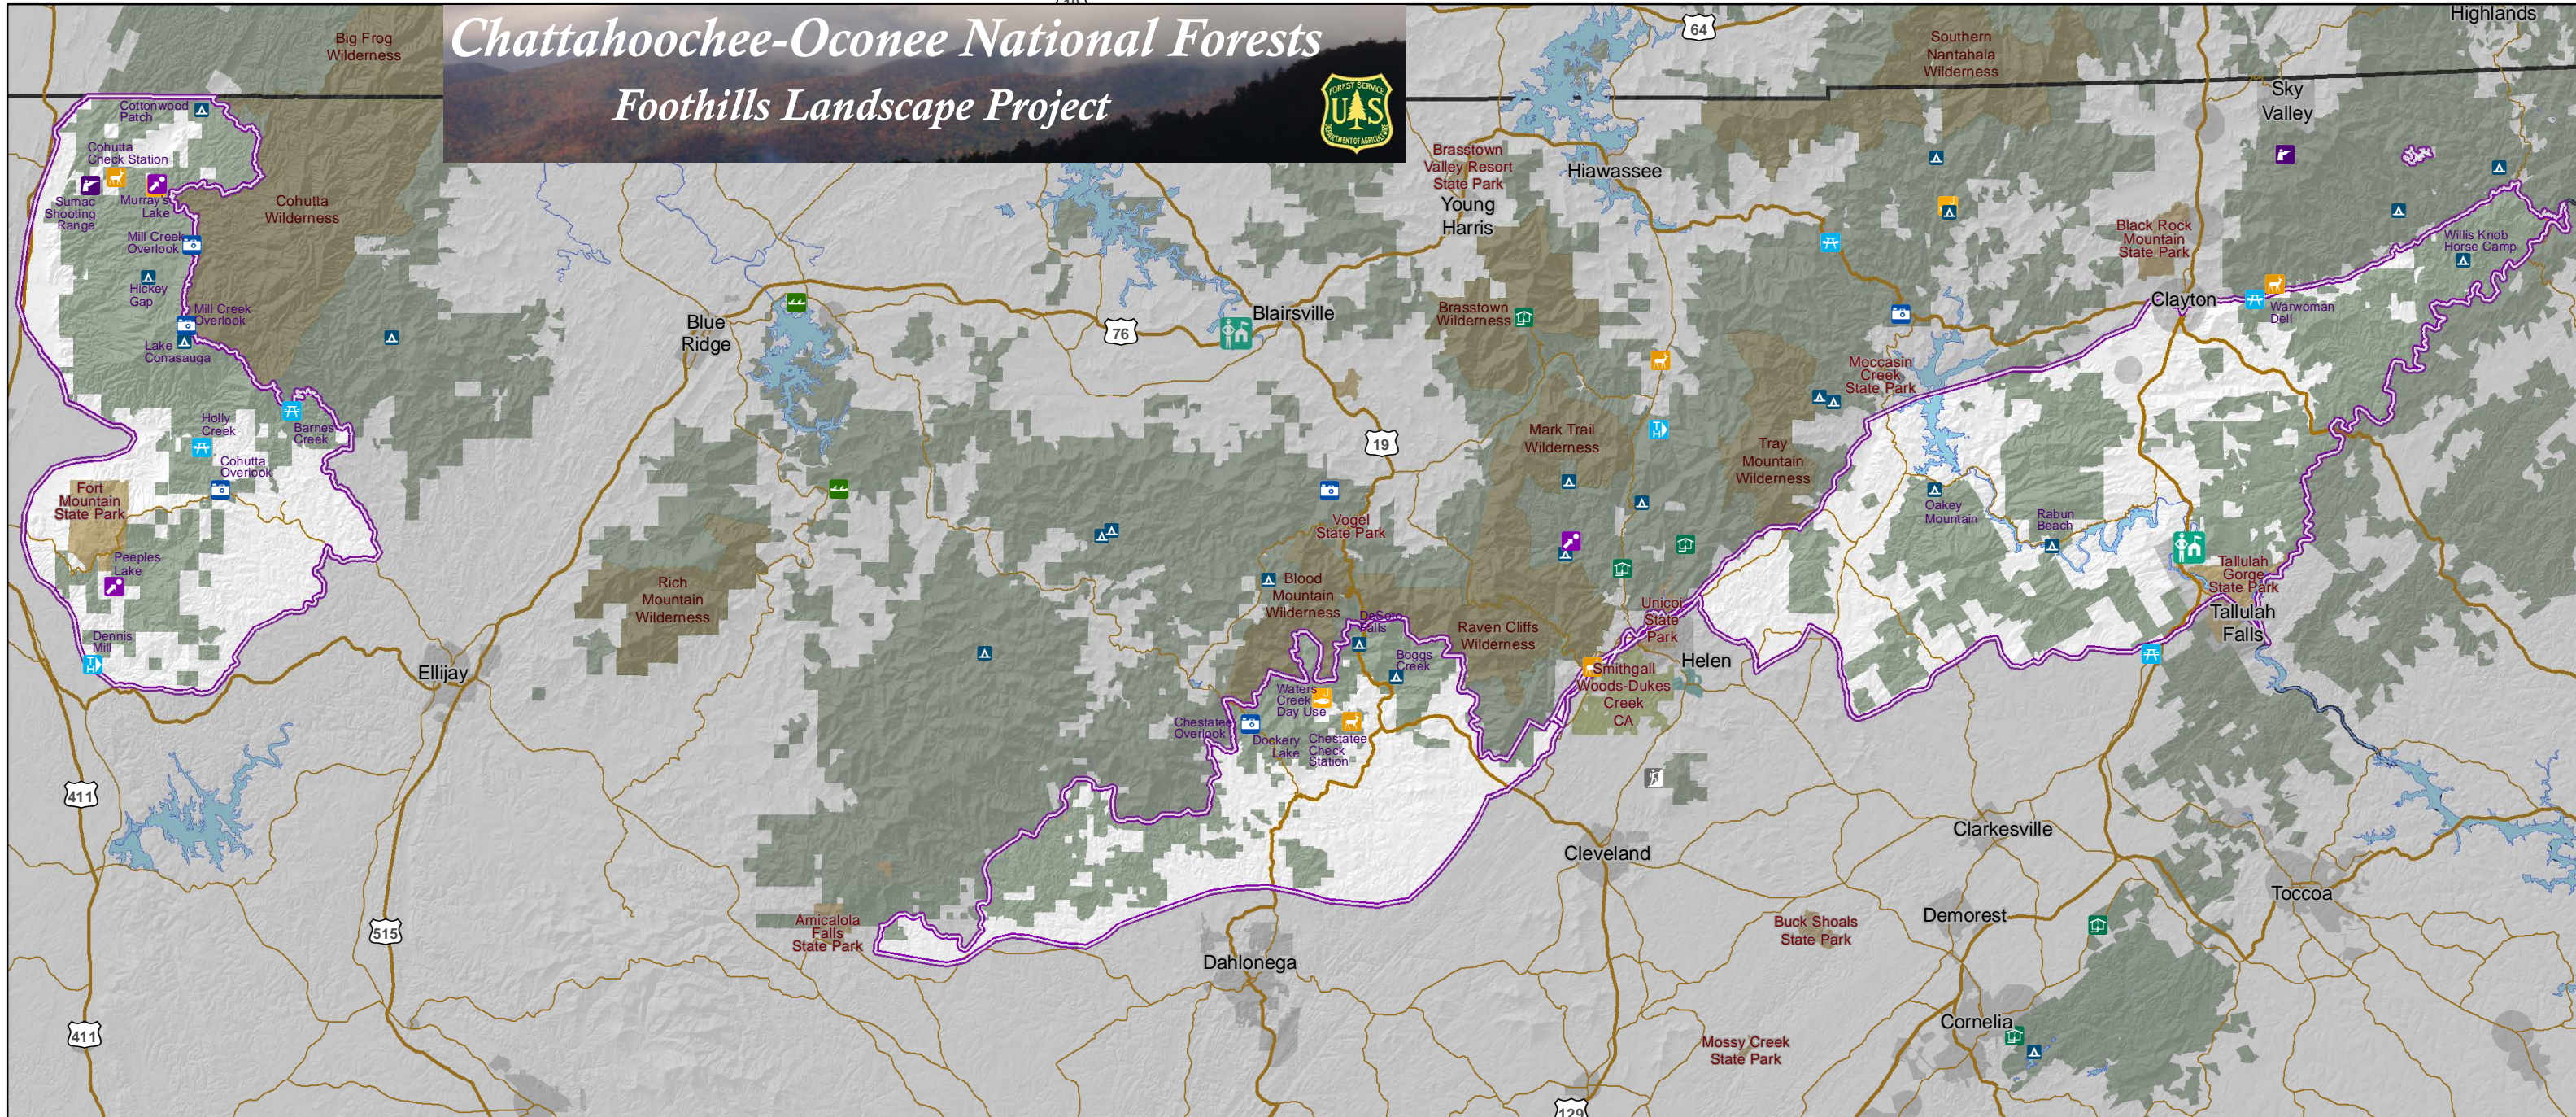

Chattahoochee-Oconee National Forests

Foothills Landscape Project

- | | | | |
|---------------------|-------------------|---------------------|-------------------|
| Foothills Landscape | Picnic Site | US or State Highway | State Park |
| Boating Site | Interpretive Site | County Road | Historic Site |
| Camping | Observation Site | Wilderness | Conservation Area |
| Climbing Area | Picnic Site | Forest Service Land | City |
| DNR Check Station | Target Range | | |
| Recreation Area | Trailhead | | |
| Fishing Site | | | |

Data shown on this map are for reference only. The Forest Service strives to obtain accurate and precise data; however, there are likely some errors in these data.