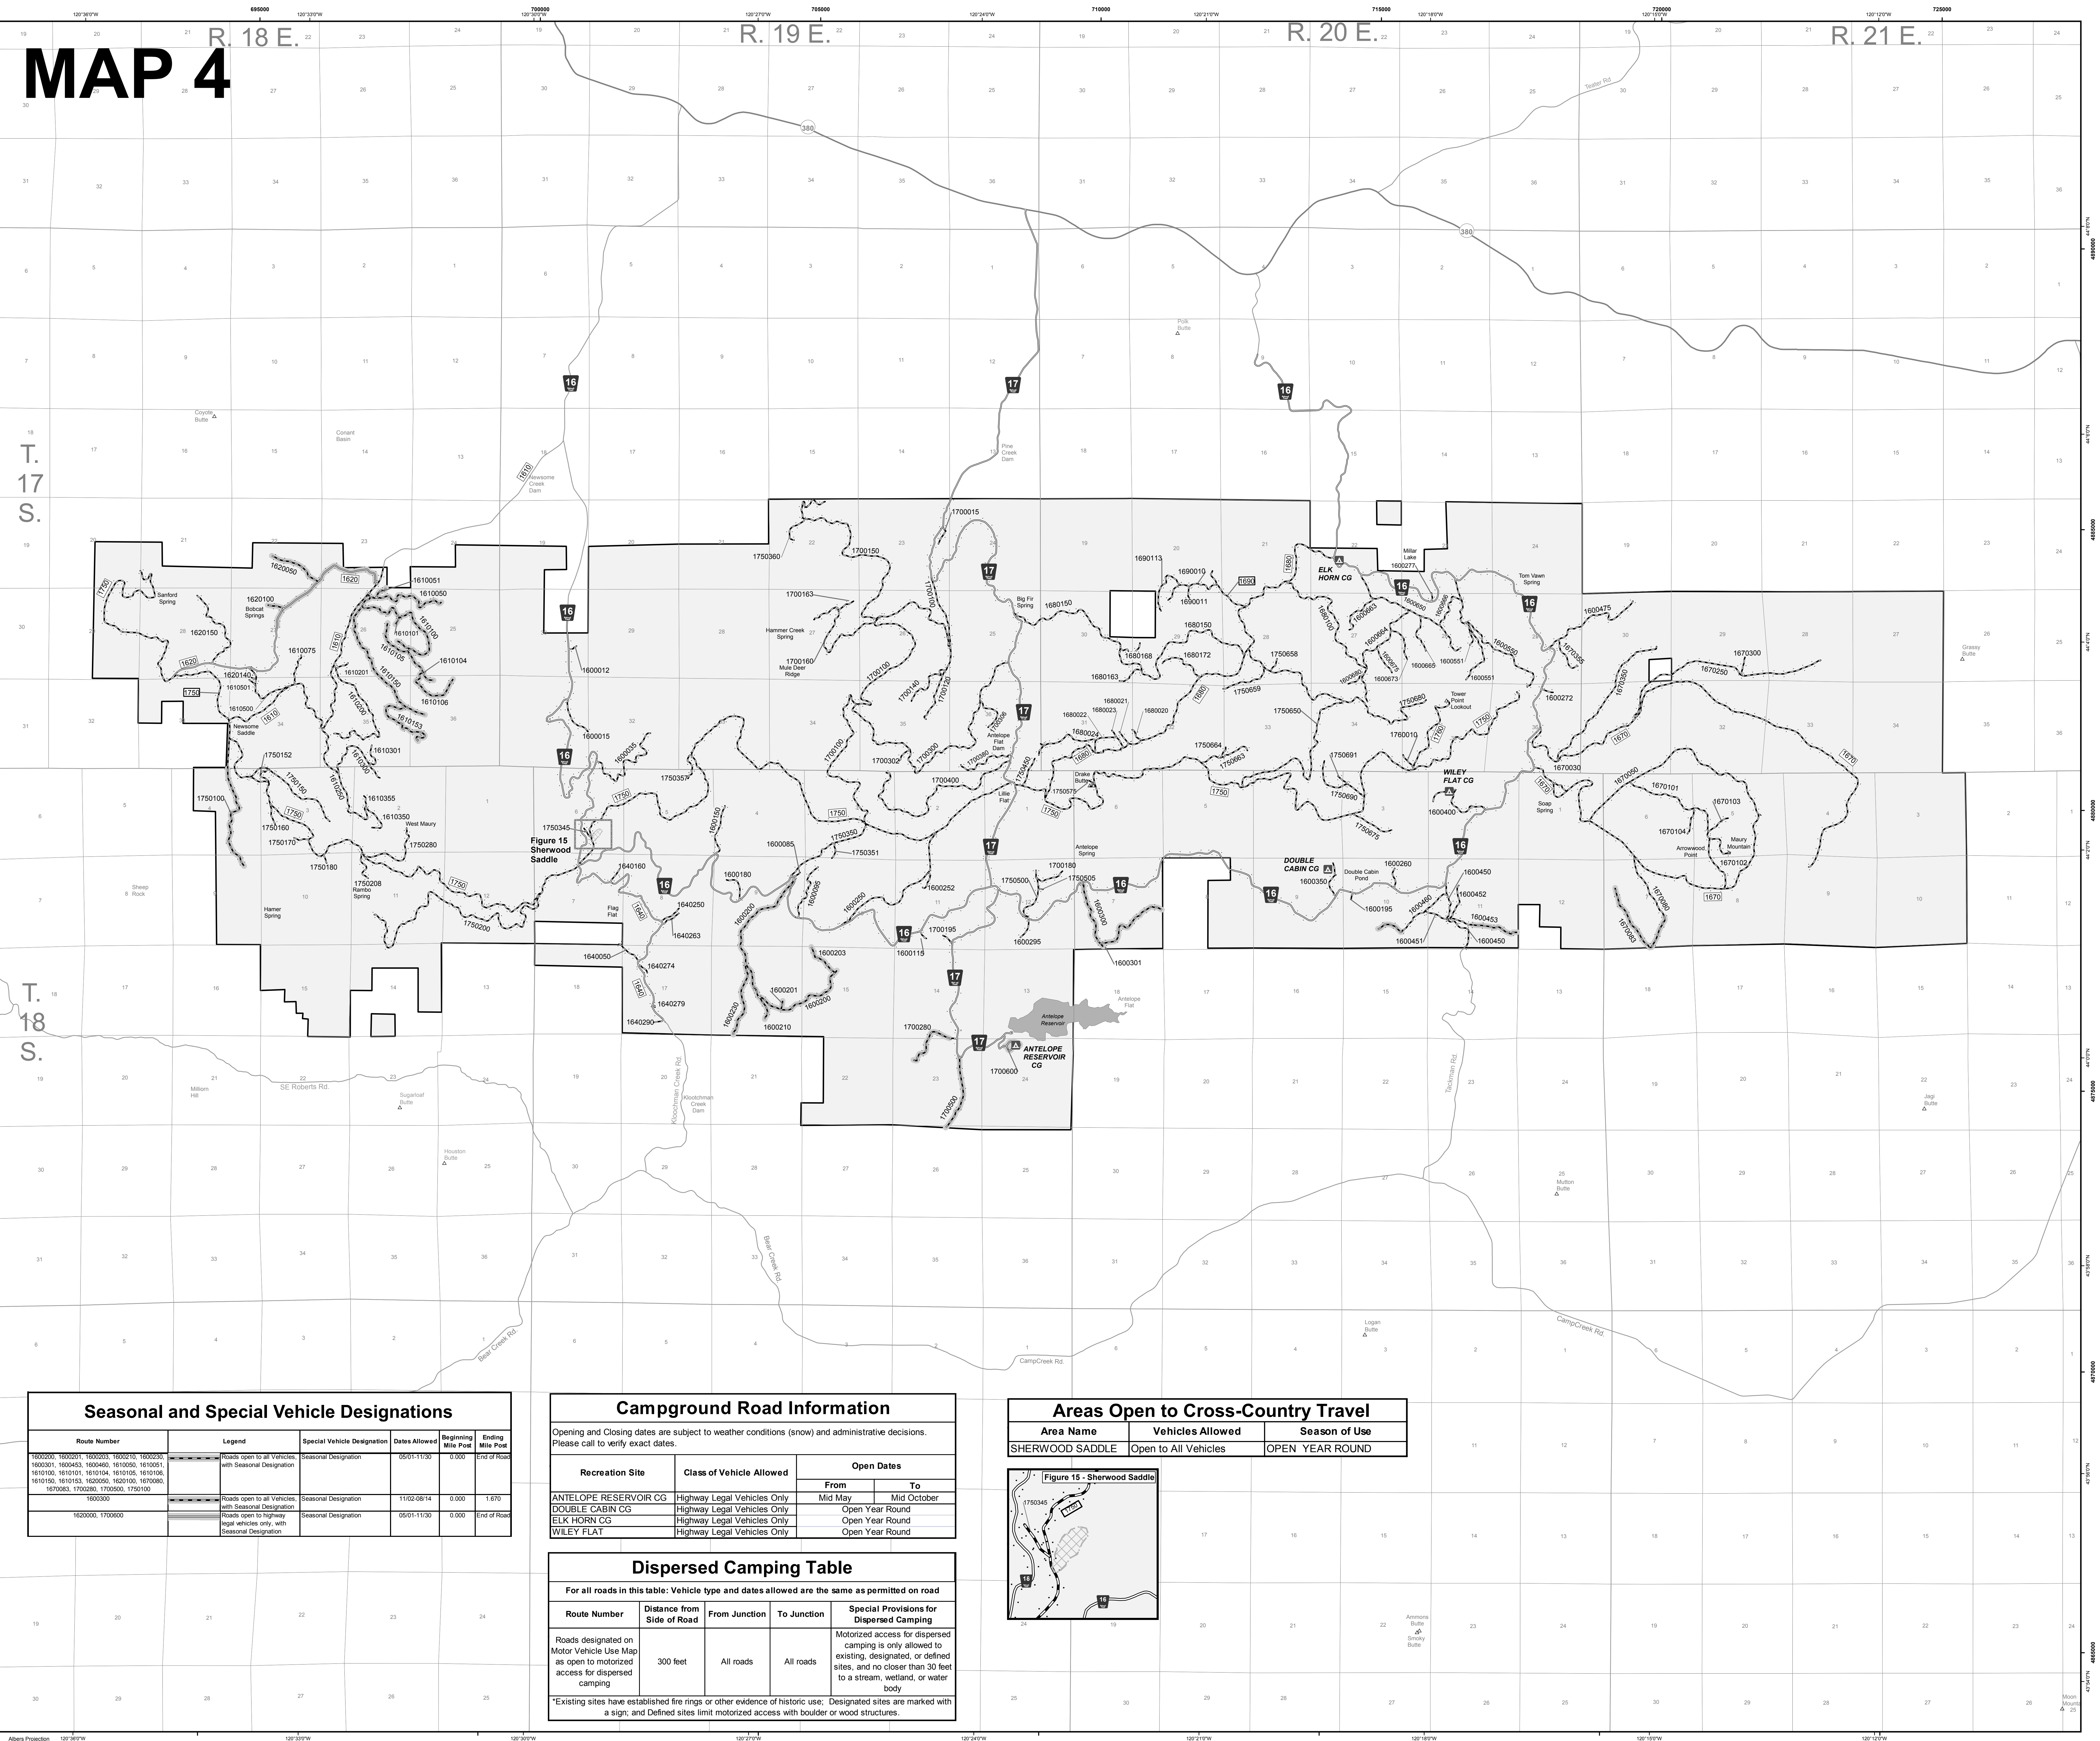

Exploration of Road Numbers as Shown on This Map

National Forest Distinctive Route Route Marker

On the Ground: Higher Level #
On the Map: 3750

Local Ref #