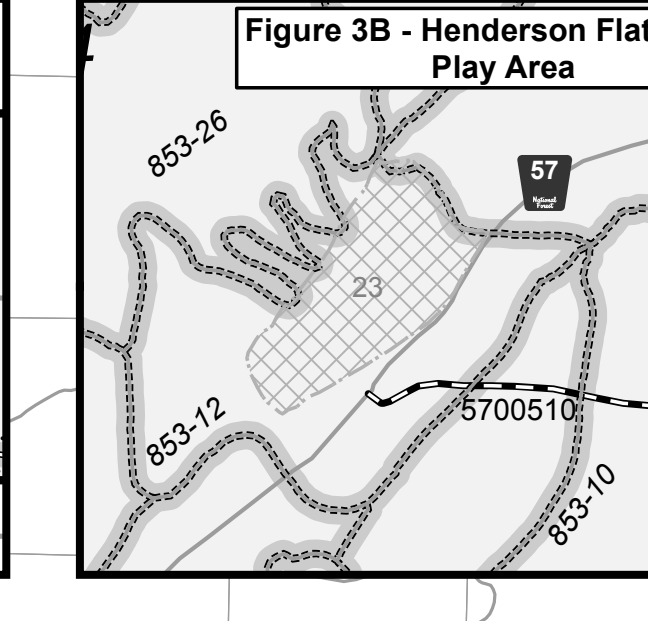

Campground Road Information

Opening and Closing dates are subject to weather conditions (snow) and administrative decisions. Please call to verify exact dates.

Recreation Site	Class of Vehicle Allowed	Open Dates	
		From	To
CYRUS HORSE CAMP CG	Highway Legal Vehicles Only	Open Year Round	
HAYSTACK RESERVOIR CG	Highway Legal Vehicles Only	April	October
SKULL HOLLOW CG	Highway Legal Vehicles Only	April	Mid November

Dispersed Camping Table

For all roads in this table: Vehicle type and dates allowed are the same as permitted on road

Route Number	Distance from Side of Road	From Junction	To Junction	Special Provisions for Dispersed Camping
	300 feet	All roads	All roads	Motorized access for dispersed camping is only allowed to existing, designated, or defined sites, and no closer than 30 feet to a stream, wetland, or water

*Existing sites have established fire rings or other evidence of historic use. Designated sites are marked with a sign; and Defined sites limit motorized access with boulder or wood structures.

Areas Open to Cross-Country Travel

Area Name	Vehicles Allowed	Season of Use
ROUND BUTTE	Open to All Vehicles	05/01 - 11/30
METOLIUS	Open to All Vehicles	05/01 - 11/30
HENDERSON FLAT	Open to All Vehicles	04/01 - 11/30