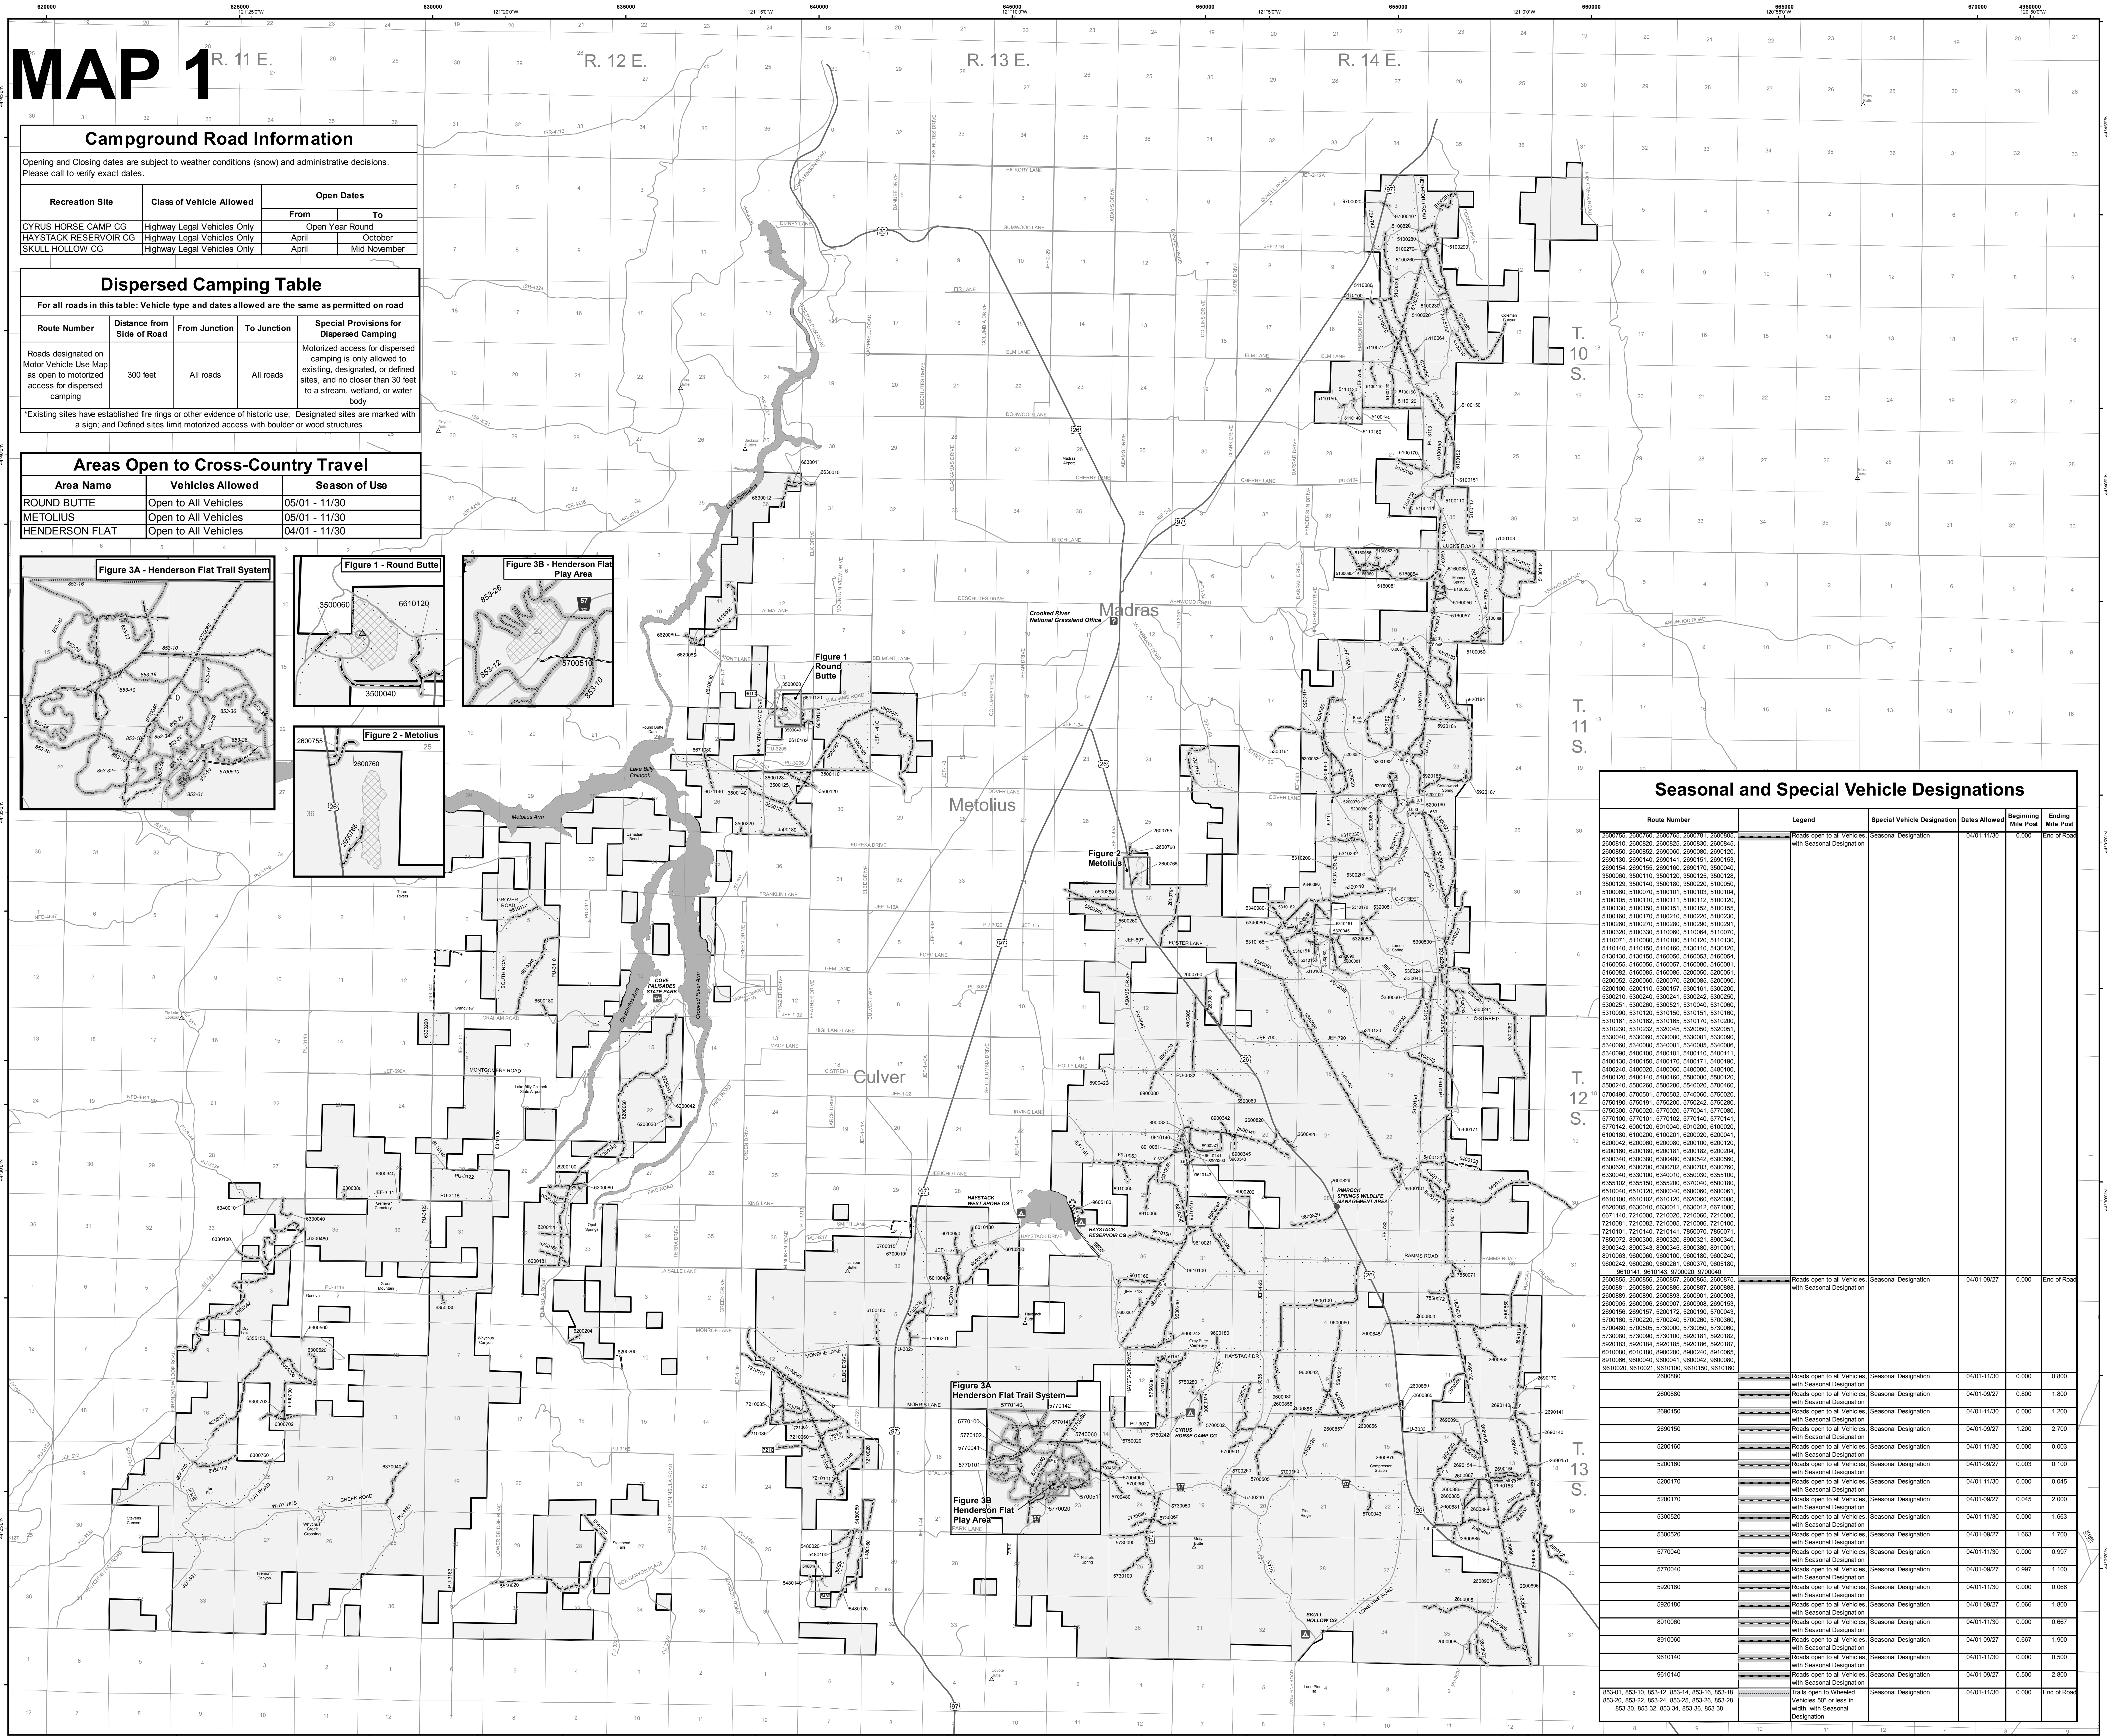

INDEX MAP

Map 01 Crooked River National Grassland
Map 02 Ochocho National Forest
Map 03
Map 04

VICINITY MAP

Oregon

EXPLANATION OF ROAD NUMBERS AS SHOWN ON THIS MAP

On the Ground Higher Level Rd
On the Map Lower Level Rd
Local Rd

EXPLANATION OF ROAD NUMBERS AS SHOWN ON THIS MAP

These are areas on National Forest System land that allow cross-country travel by motorized vehicles. Specific vehicle classes and seasonal designations may be indicated in the Seasonal and Special Designation Table.

FS-873-607
www.treadlightly.org
1 800 969-9900

Campground Road Information

Opening and Closing dates are subject to weather conditions (snow) and administrative decisions. Please call to verify exact dates.

Recreation Site	Class of Vehicle Allowed	Open Dates	
		From	To
CYRUS HORSE CAMP CG	Highway Legal Vehicles Only	Open Year Round	
HAYSTACK RESERVOIR CG	Highway Legal Vehicles Only	April	October
SKULL HOLLOW CG	Highway Legal Vehicles Only	April	Mid November

Dispersed Camping Table

For all roads in this table: Vehicle type and dates allowed are the same as permitted on road

Route Number	Distance from Side of Road	From Junction	To Junction	Special Provisions for Dispersed Camping
	300 feet	All roads	All roads	Motorized access for dispersed camping is only allowed to existing, designated, or defined sites, and no closer than 30 feet to a stream, wetland, or water

*Existing sites have established fire rings or other evidence of historic use. Designated sites are marked with a sign; and Defined sites limit motorized access with boulder or wood structures.

Areas Open to Cross-Country Travel

Area Name	Vehicles Allowed	Season of Use
ROUND BUTTE	Open to All Vehicles	05/01 - 11/30
METOLIUS	Open to All Vehicles	05/01 - 11/30
HENDERSON FLAT	Open to All Vehicles	04/01 - 11/30