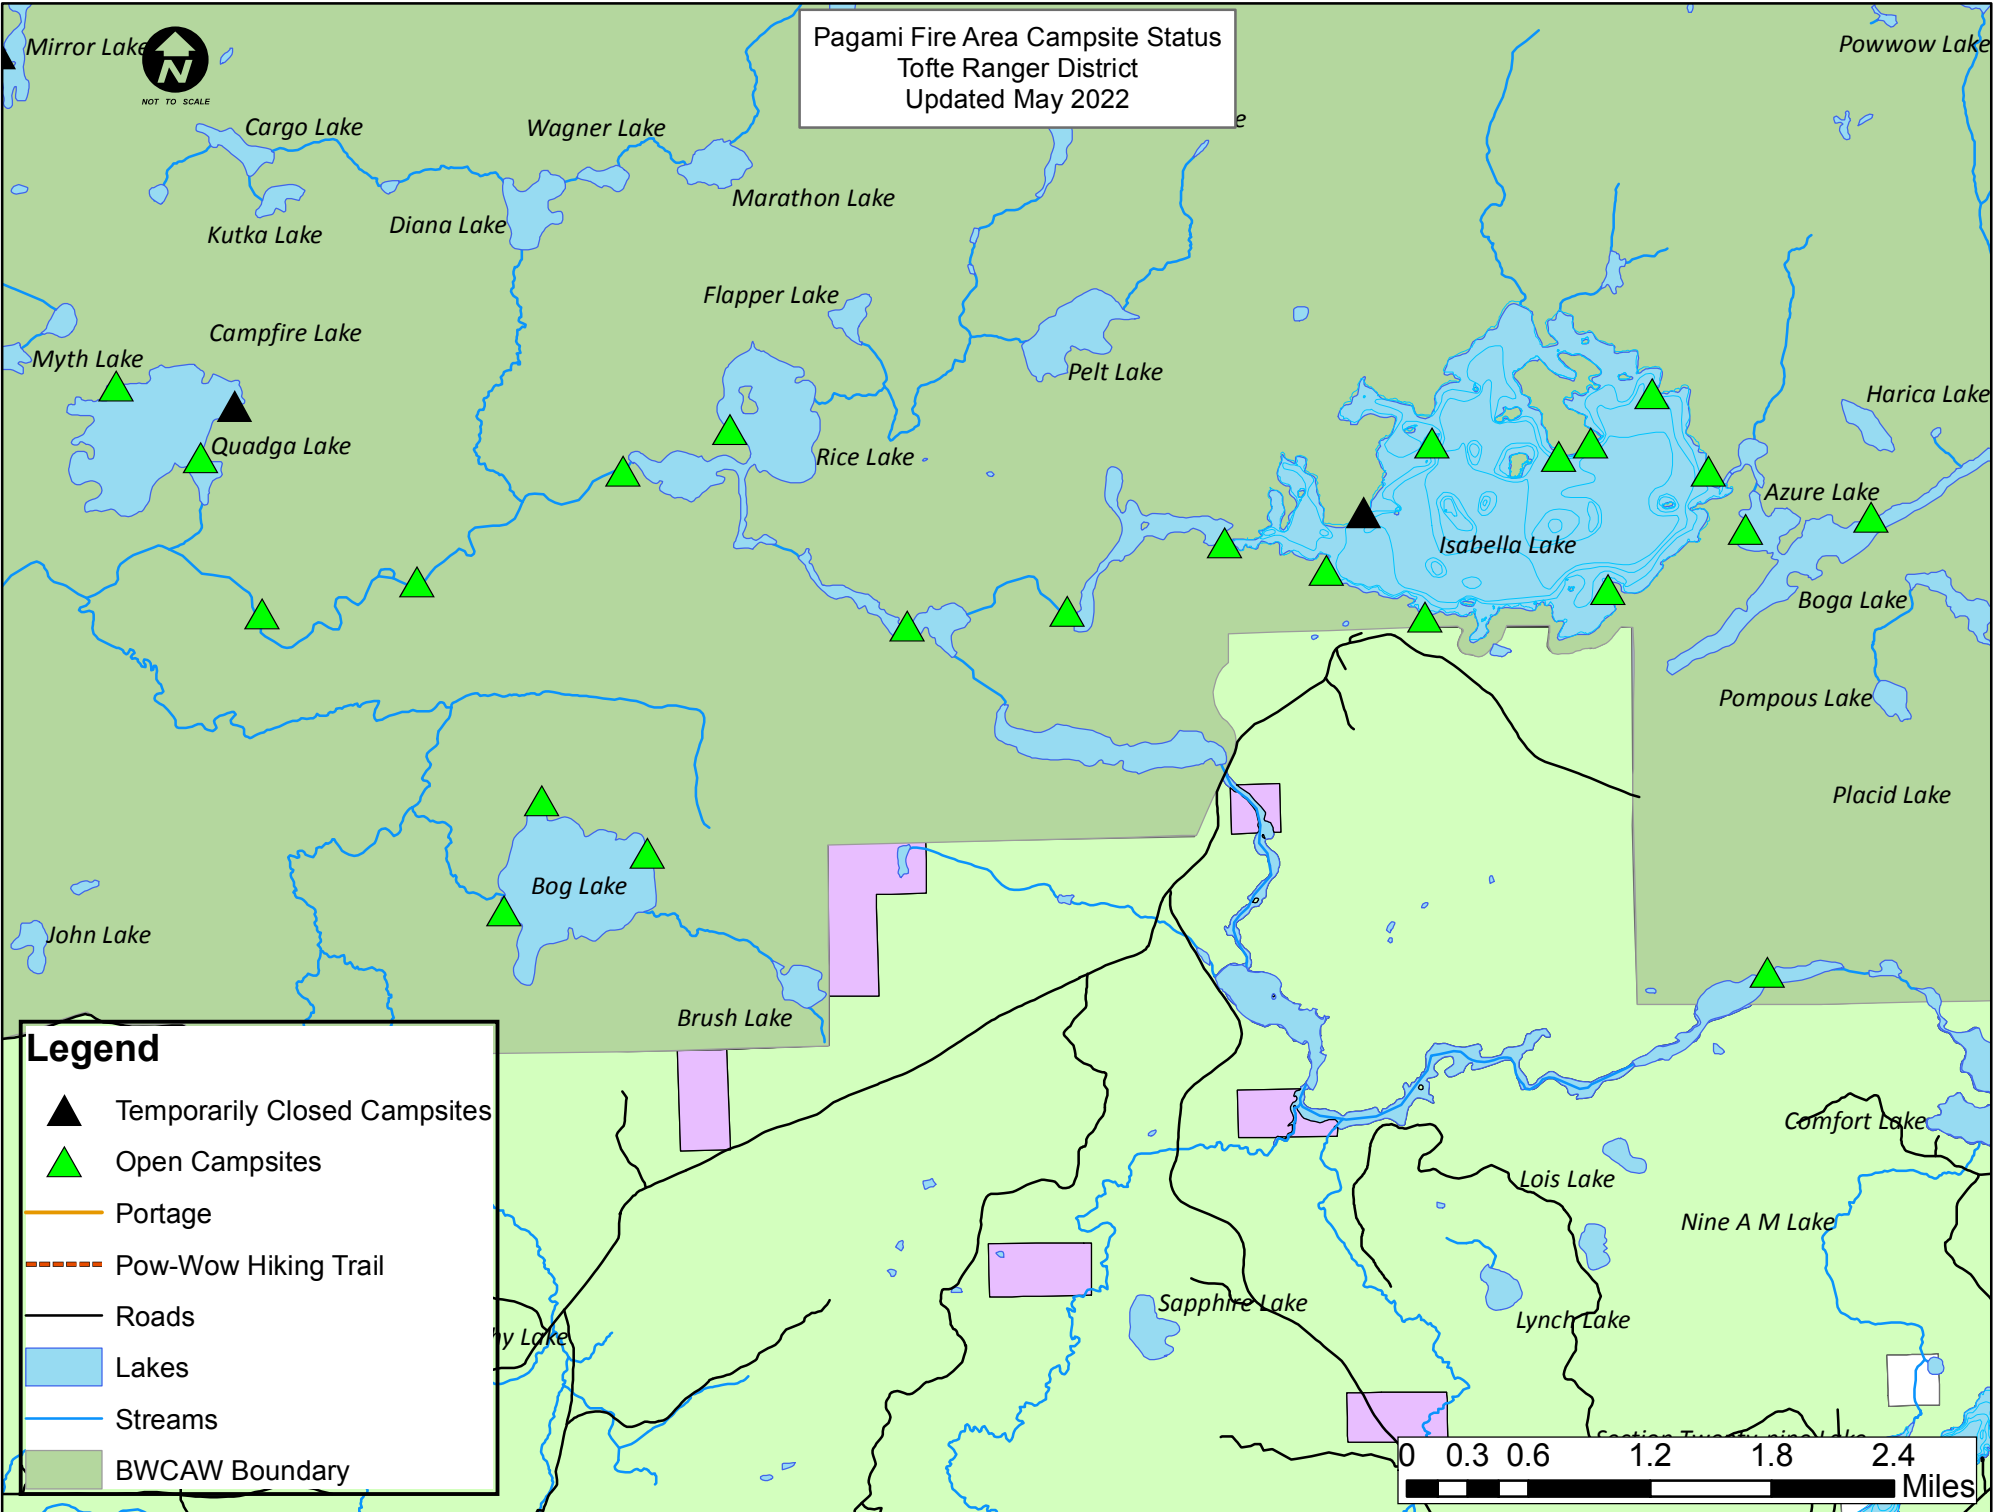

Pagami Fire Area Campsite Status
Tofte Ranger District
Updated May 2022

Legend

- ▲ Temporarily Closed Campsites
- ▲ Open Campsites
- Portage
- - - Pow-Wow Hiking Trail
- Roads
- Lakes
- Streams
- BWCAW Boundary