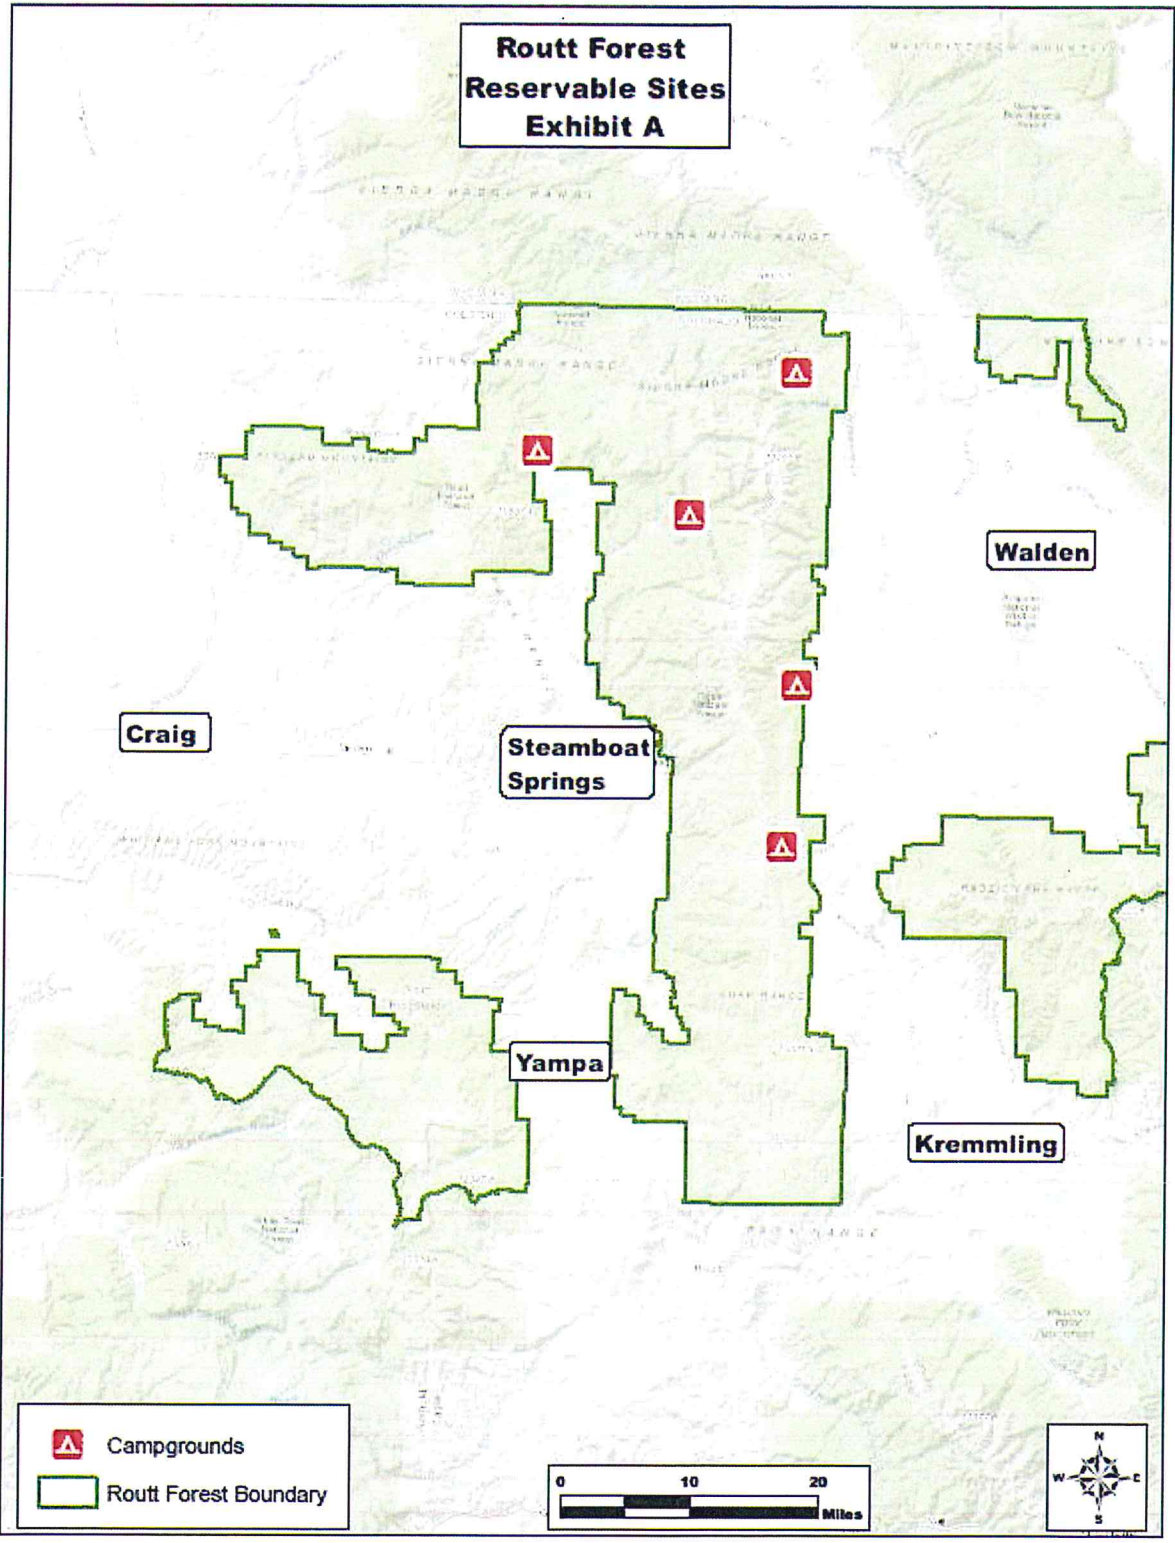

Rout Forest Reservable Sites Exhibit A

Craig

Steamboat
Springs

Yampa

Walden

Kremmling

-  Campgrounds
-  Rout Forest Boundary