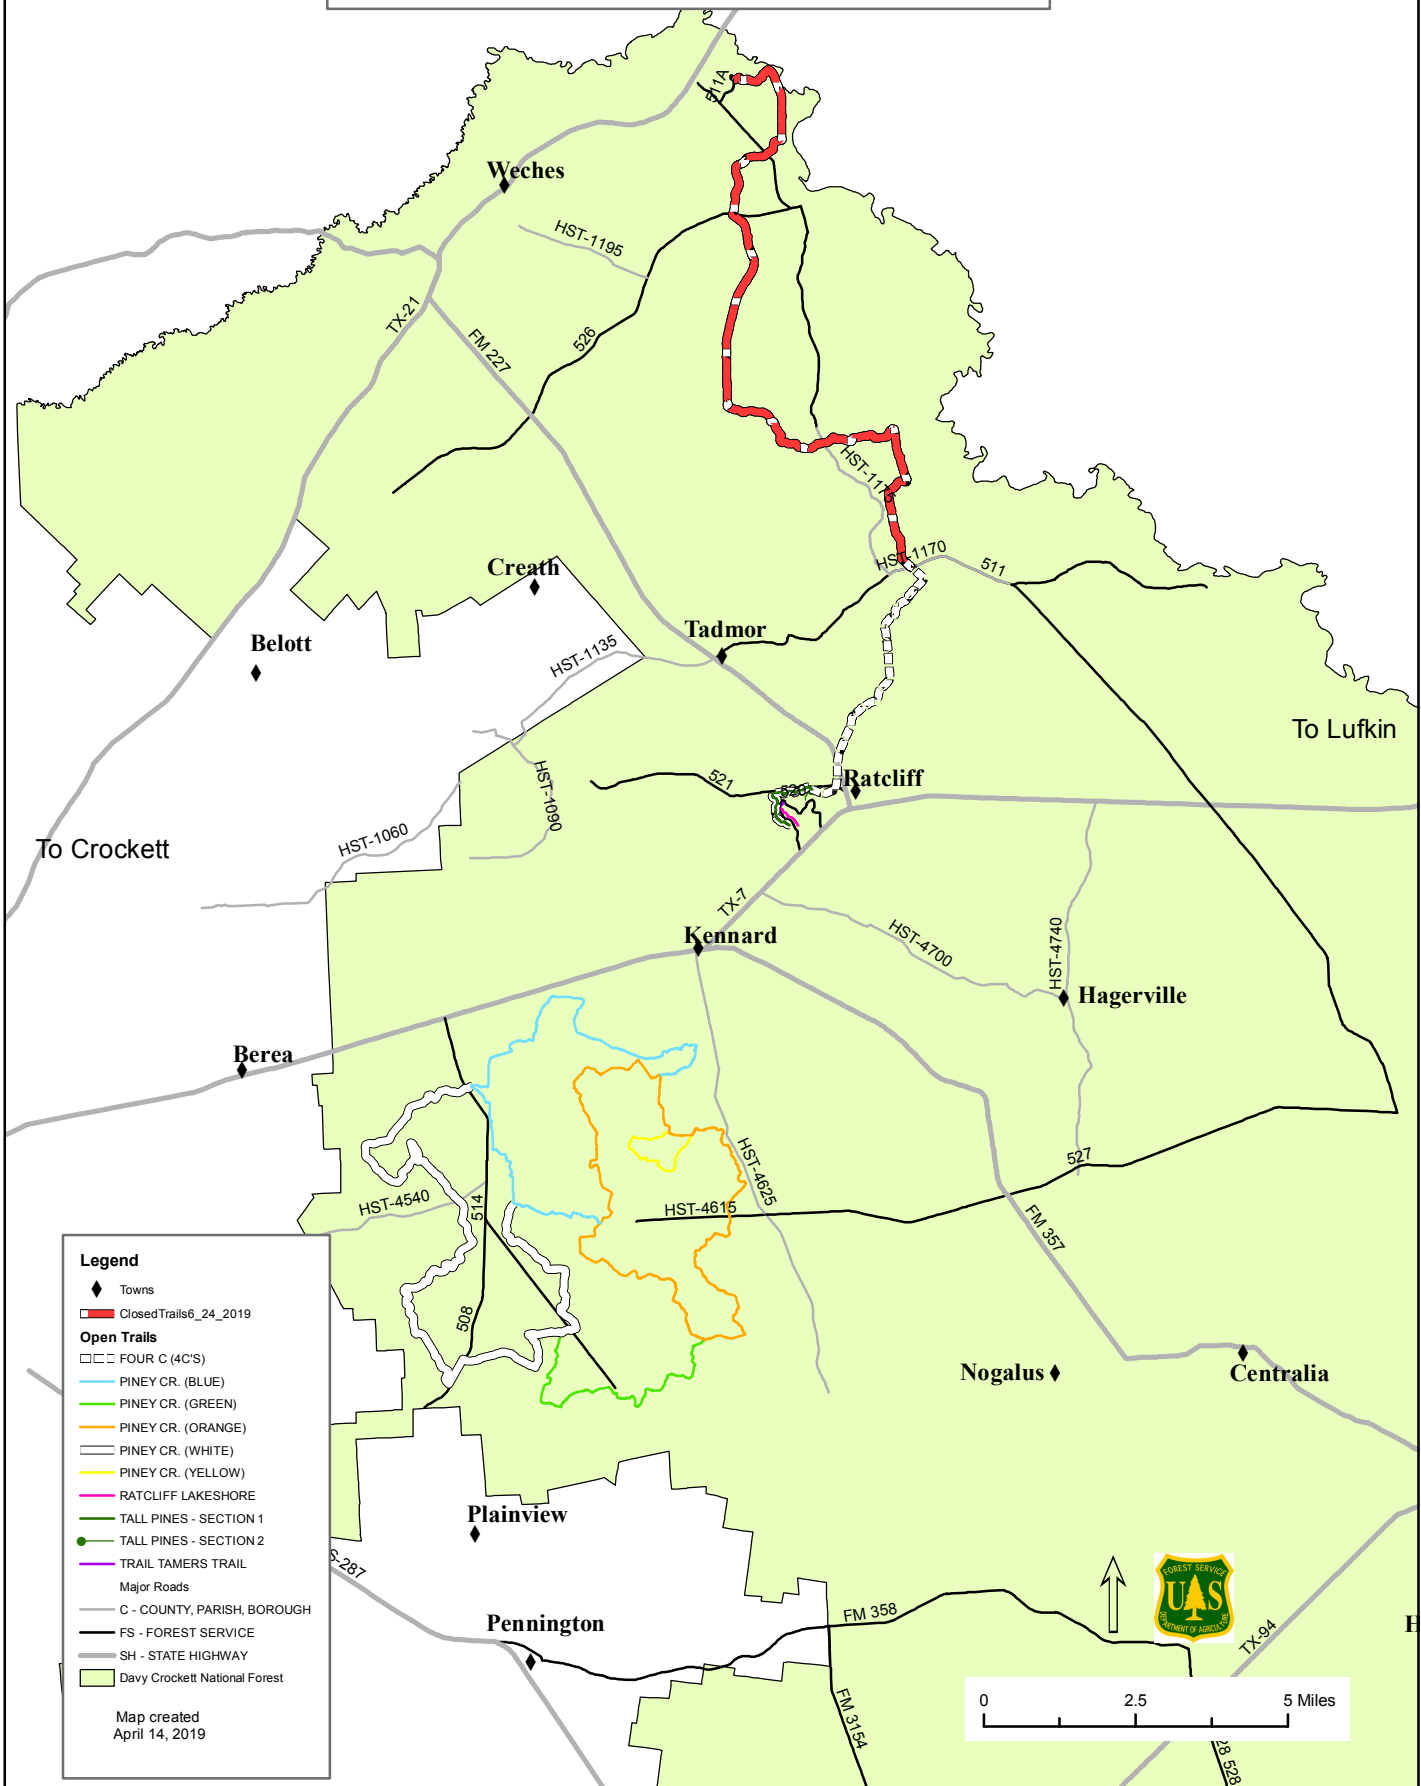

Davy Crockett National Forest
 4C Hiking Trail -- Closed to All Users
 Forest Supervisor Order No. 08-13-03-19-018
 June 24, 2019

Legend

- ◆ Towns
- ▬ Closed Trails 6_24_2019
- Open Trails**
- □ □ FOUR C (4C'S)
- ▬ PINEY CR. (BLUE)
- ▬ PINEY CR. (GREEN)
- ▬ PINEY CR. (ORANGE)
- ▬ PINEY CR. (WHITE)
- ▬ PINEY CR. (YELLOW)
- ▬ RATCLIFF LAKESHORE
- ▬ TALL PINES - SECTION 1
- TALL PINES - SECTION 2
- ▬ TRAIL TAMERS TRAIL
- Major Roads
- ▬ C - COUNTY, PARISH, BOROUGH
- ▬ FS - FOREST SERVICE
- ▬ SH - STATE HIGHWAY
- ▭ Davy Crockett National Forest

Map created
 April 14, 2019

0 2.5 5 Miles