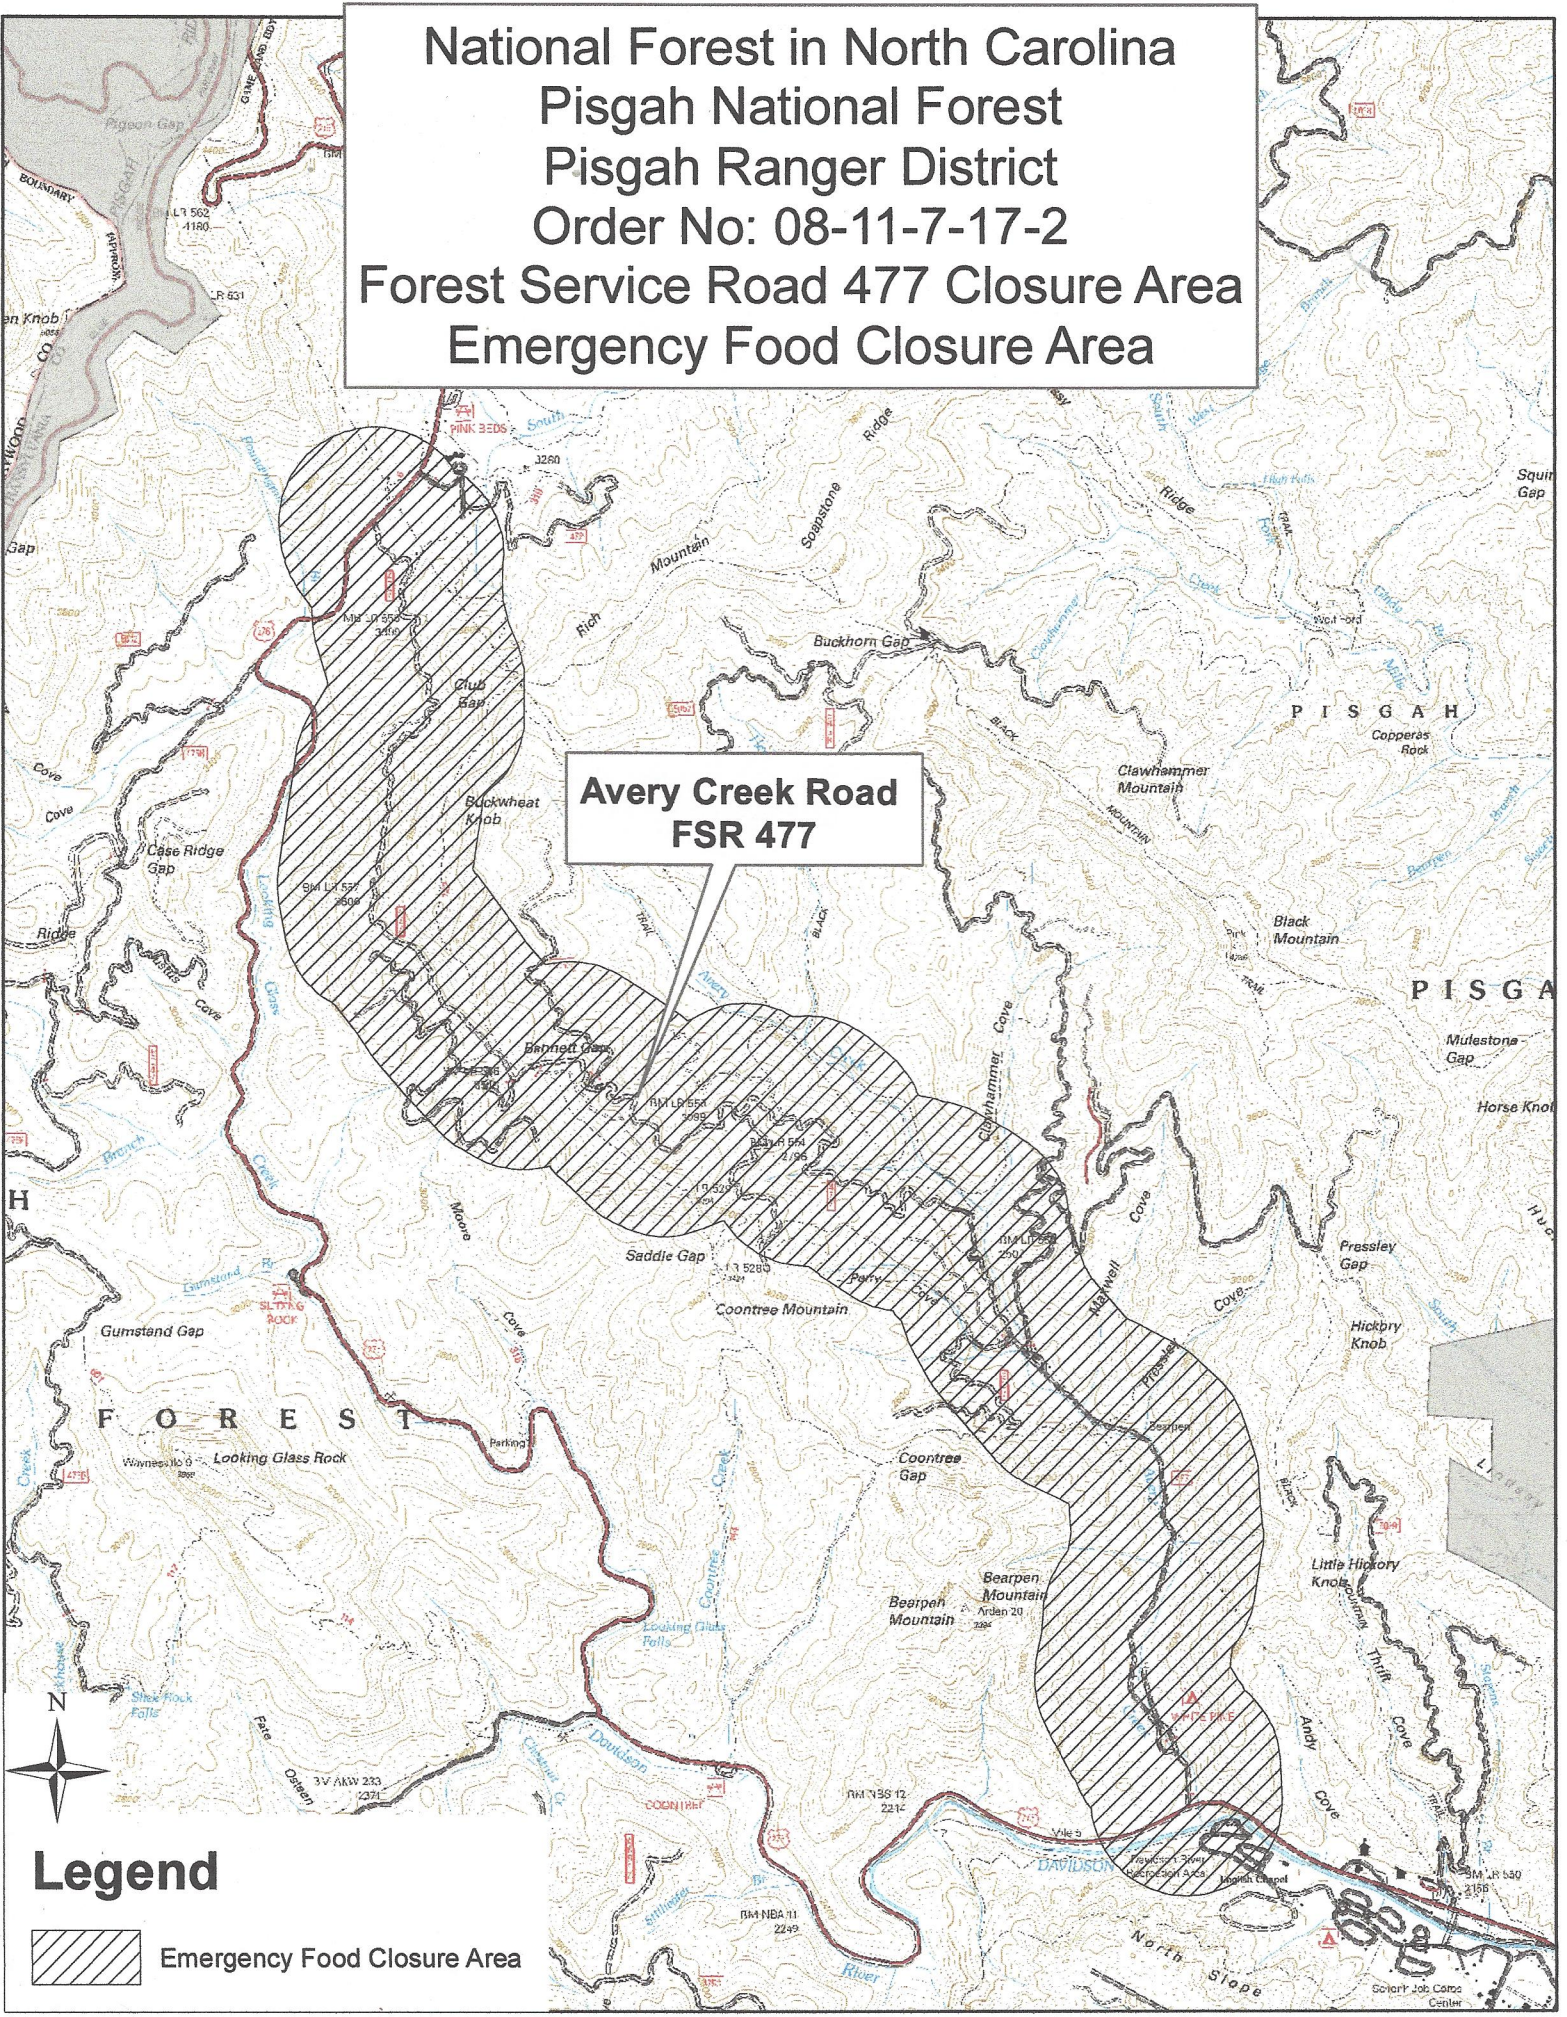

National Forest in North Carolina
Pisgah National Forest
Pisgah Ranger District
Order No: 08-11-7-17-2
Forest Service Road 477 Closure Area
Emergency Food Closure Area

Avery Creek Road
FSR 477

Legend

 Emergency Food Closure Area