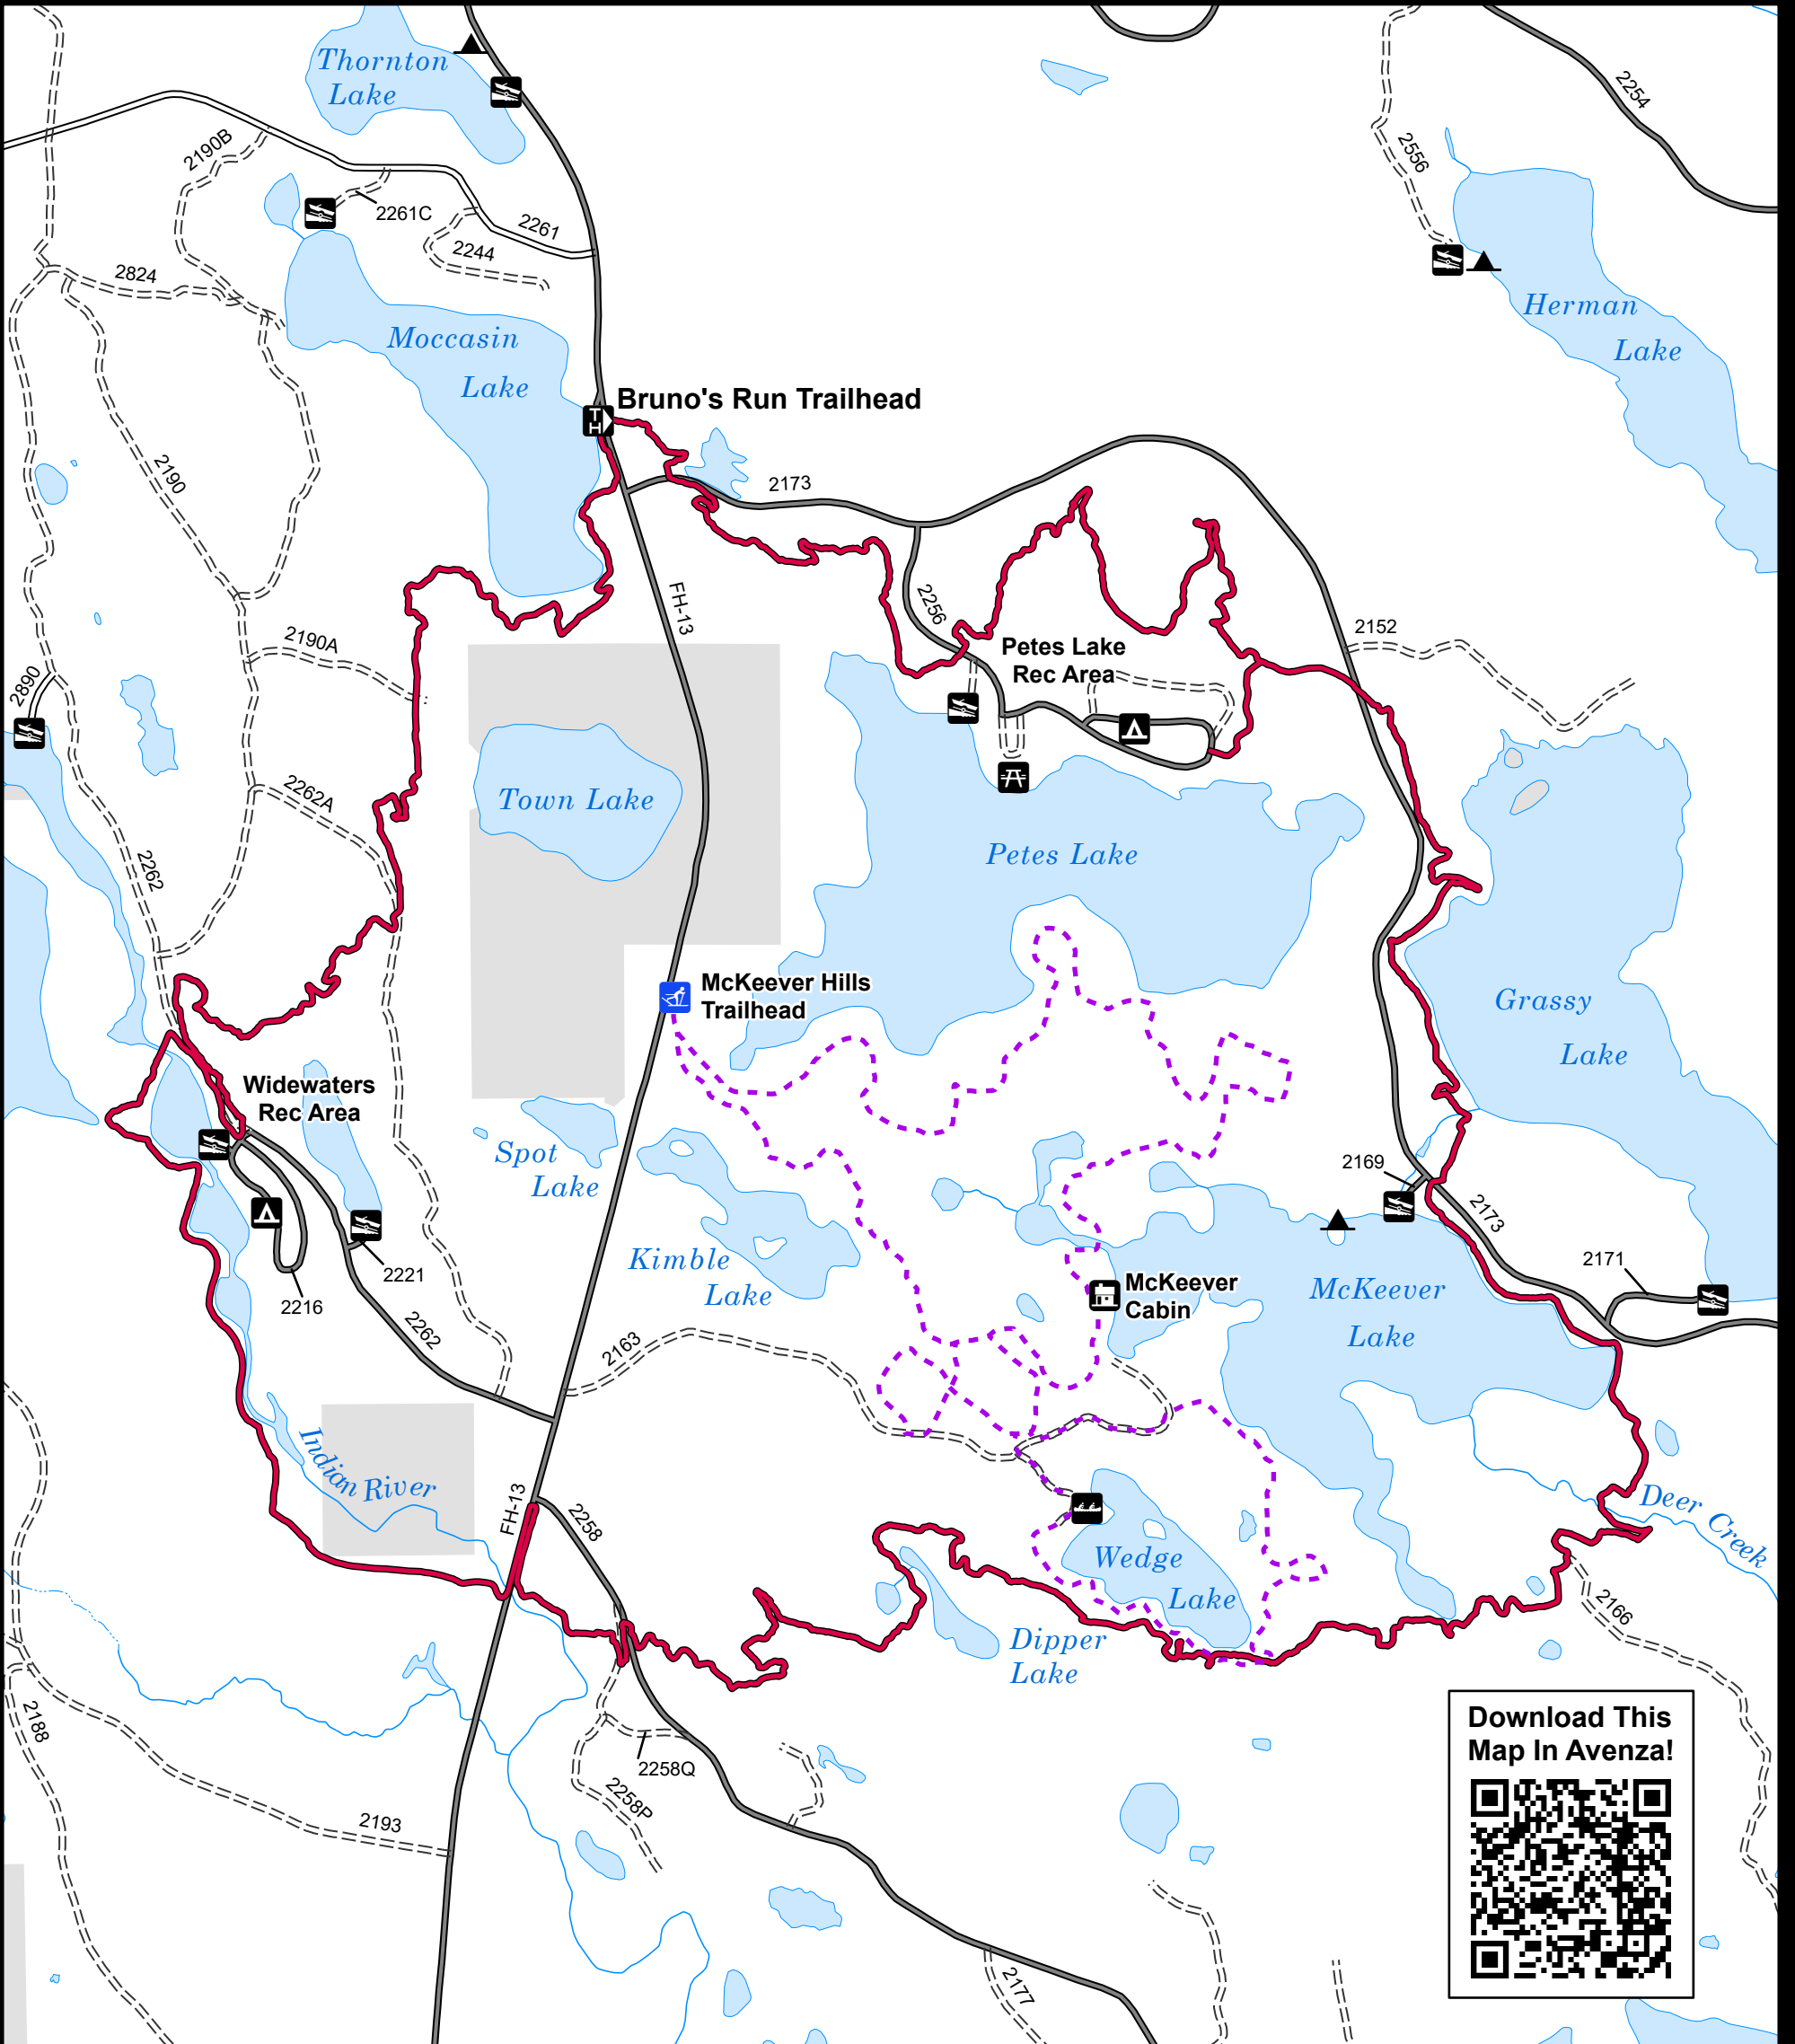

Hiawatha National Forest Bruno's Run Hiking/Mountain Biking Trail

Download This Map In Avenza!

- Bruno's Run Trail (12.6 miles)
- - - McKeever Hills Cross Country Ski Trail
- Road - High Clearance Vehicles
- Road - Suitable for Passenger Cars
- Major Road
- Non-Forest Service Land
- Boat Launch
- Canoe Slide
- Campground
- Camping Area
- Day Use Area
- Cabin
- Trailhead
- X-Country Ski Trailhead