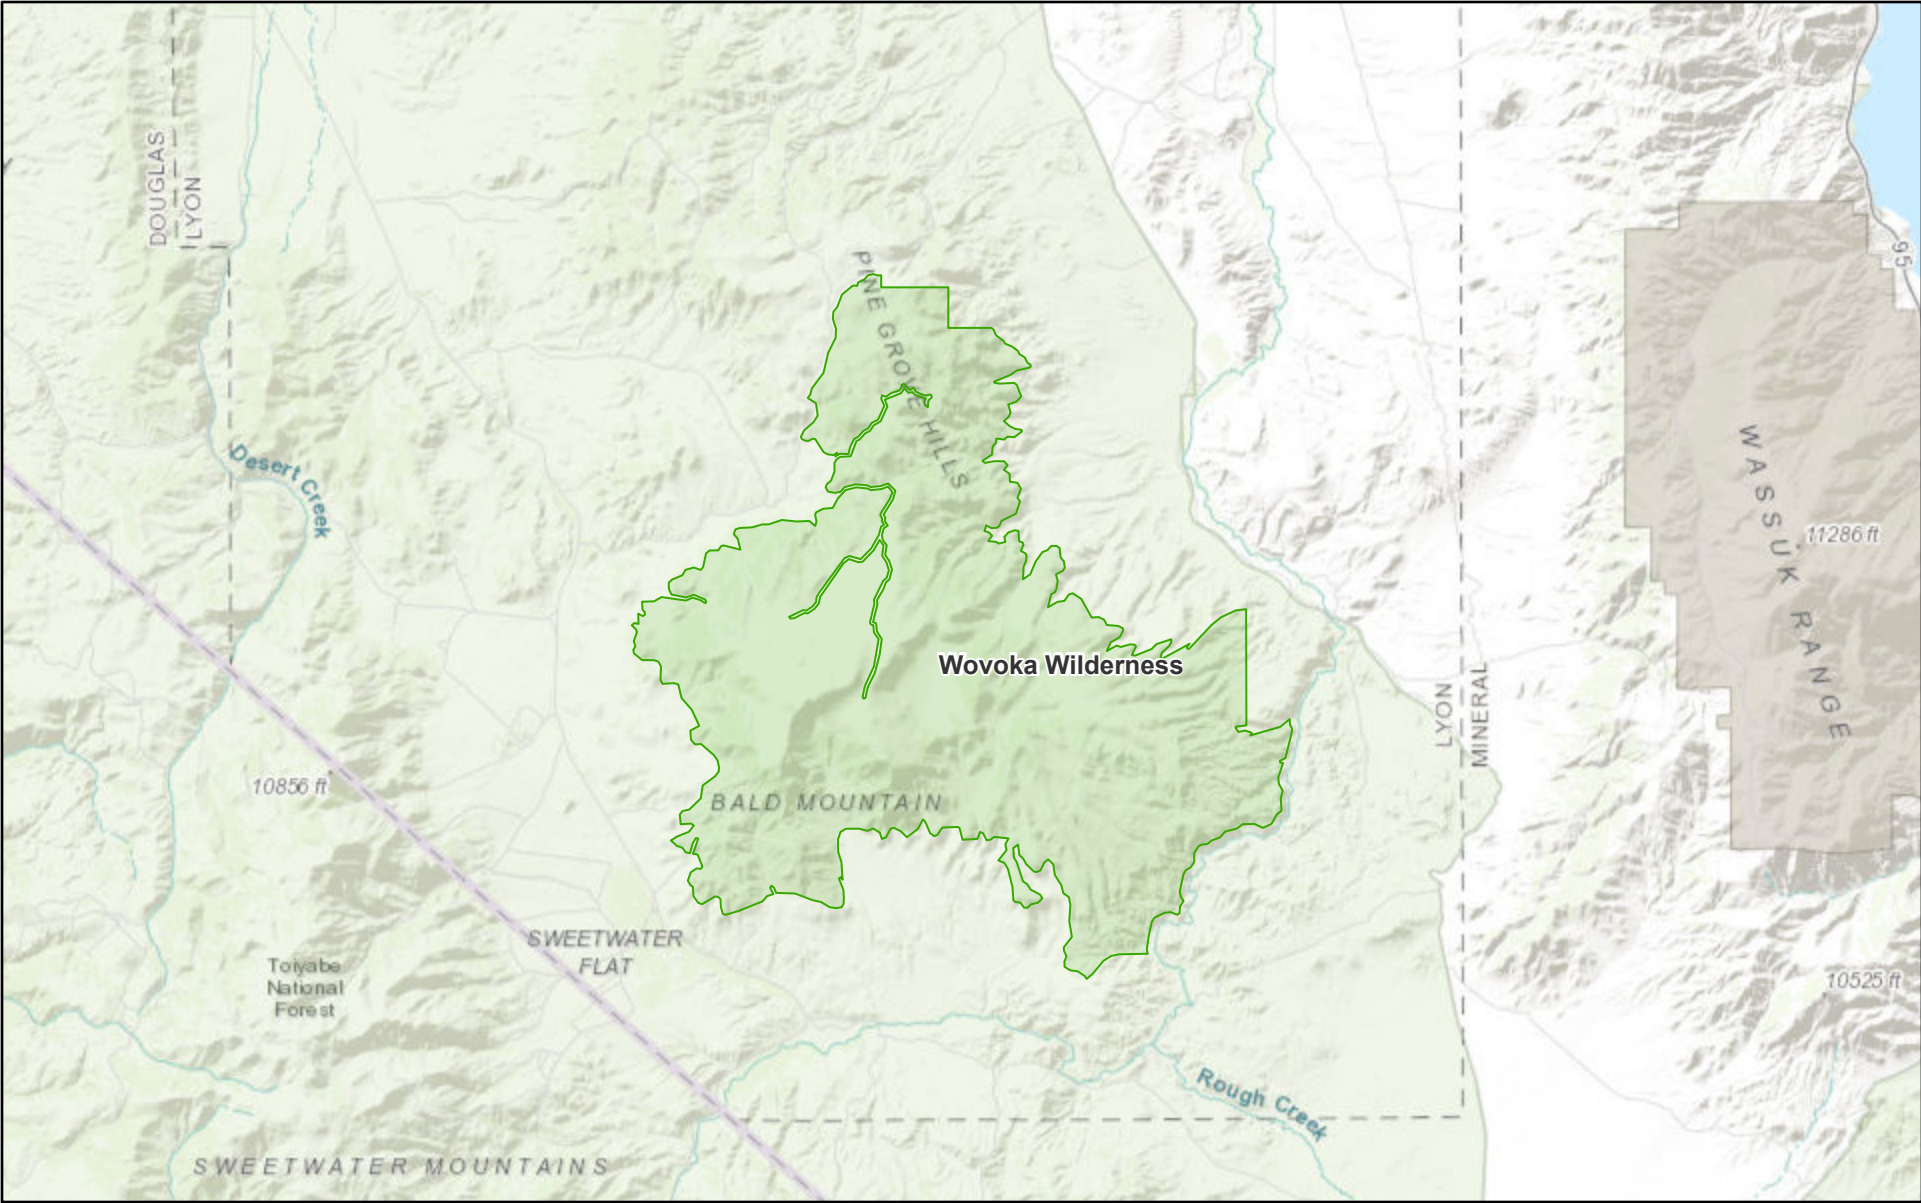

# Wovoka Wilderness Map

3/19/2019, 9:08:02 AM

Wilderness Areas

 Forest Service

1:288,895

Sources: Esri, HERE, Garmin, Intermap, increment P Corp., GEBCO, USGS,

Web AppBuilder for ArcGIS