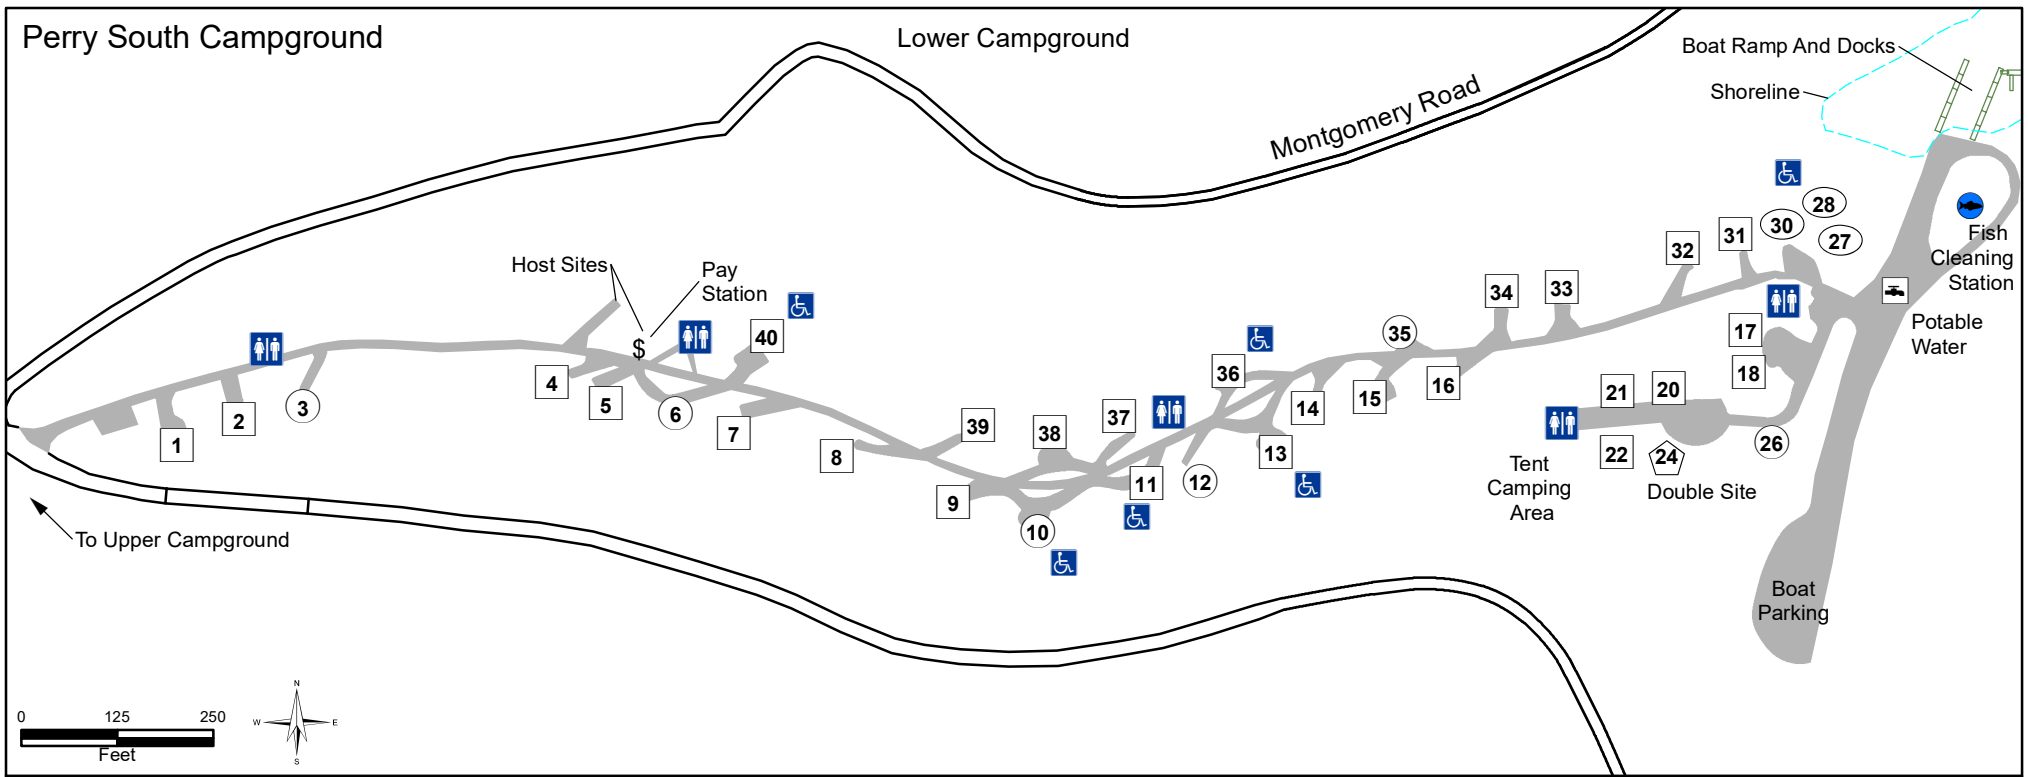

# Perry South Campground

# Upper Campground

**Map Features**

Reservable Site	Hike In Site	Day Use Area
Double Site	ADA Site	Pay Station
Walk Up Site	Restroom	Drinking Water