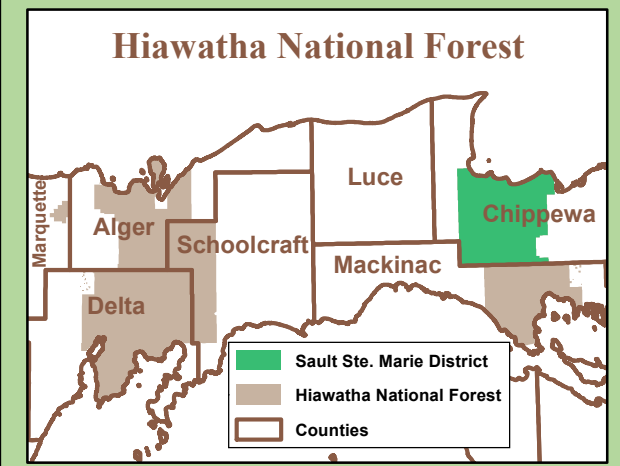

# Hiawatha National Forest Sault Ste. Marie District Aspen Coverage Map: 2020

### Legend

**Aspen Age Classes**

- Unknown Year of Origin
- 0-3 Years
- 4-10 Years
- 11-20 Years
- 21-50 Years
- 50+ Years

The Forest Service uses the most current and complete data available. Using GIS products for purposes other than those for which they were created, may yield inaccurate or misleading results. The Forest Service reserves the right to correct, update, modify, or replace GIS products without notification. The Forest Service will not be liable for any activity involving this information. For more information, contact: Hiawatha National Forest, GIS Coordinator, 820 Rains Drive, Gladstone, MI 49837, 906/428-5800.