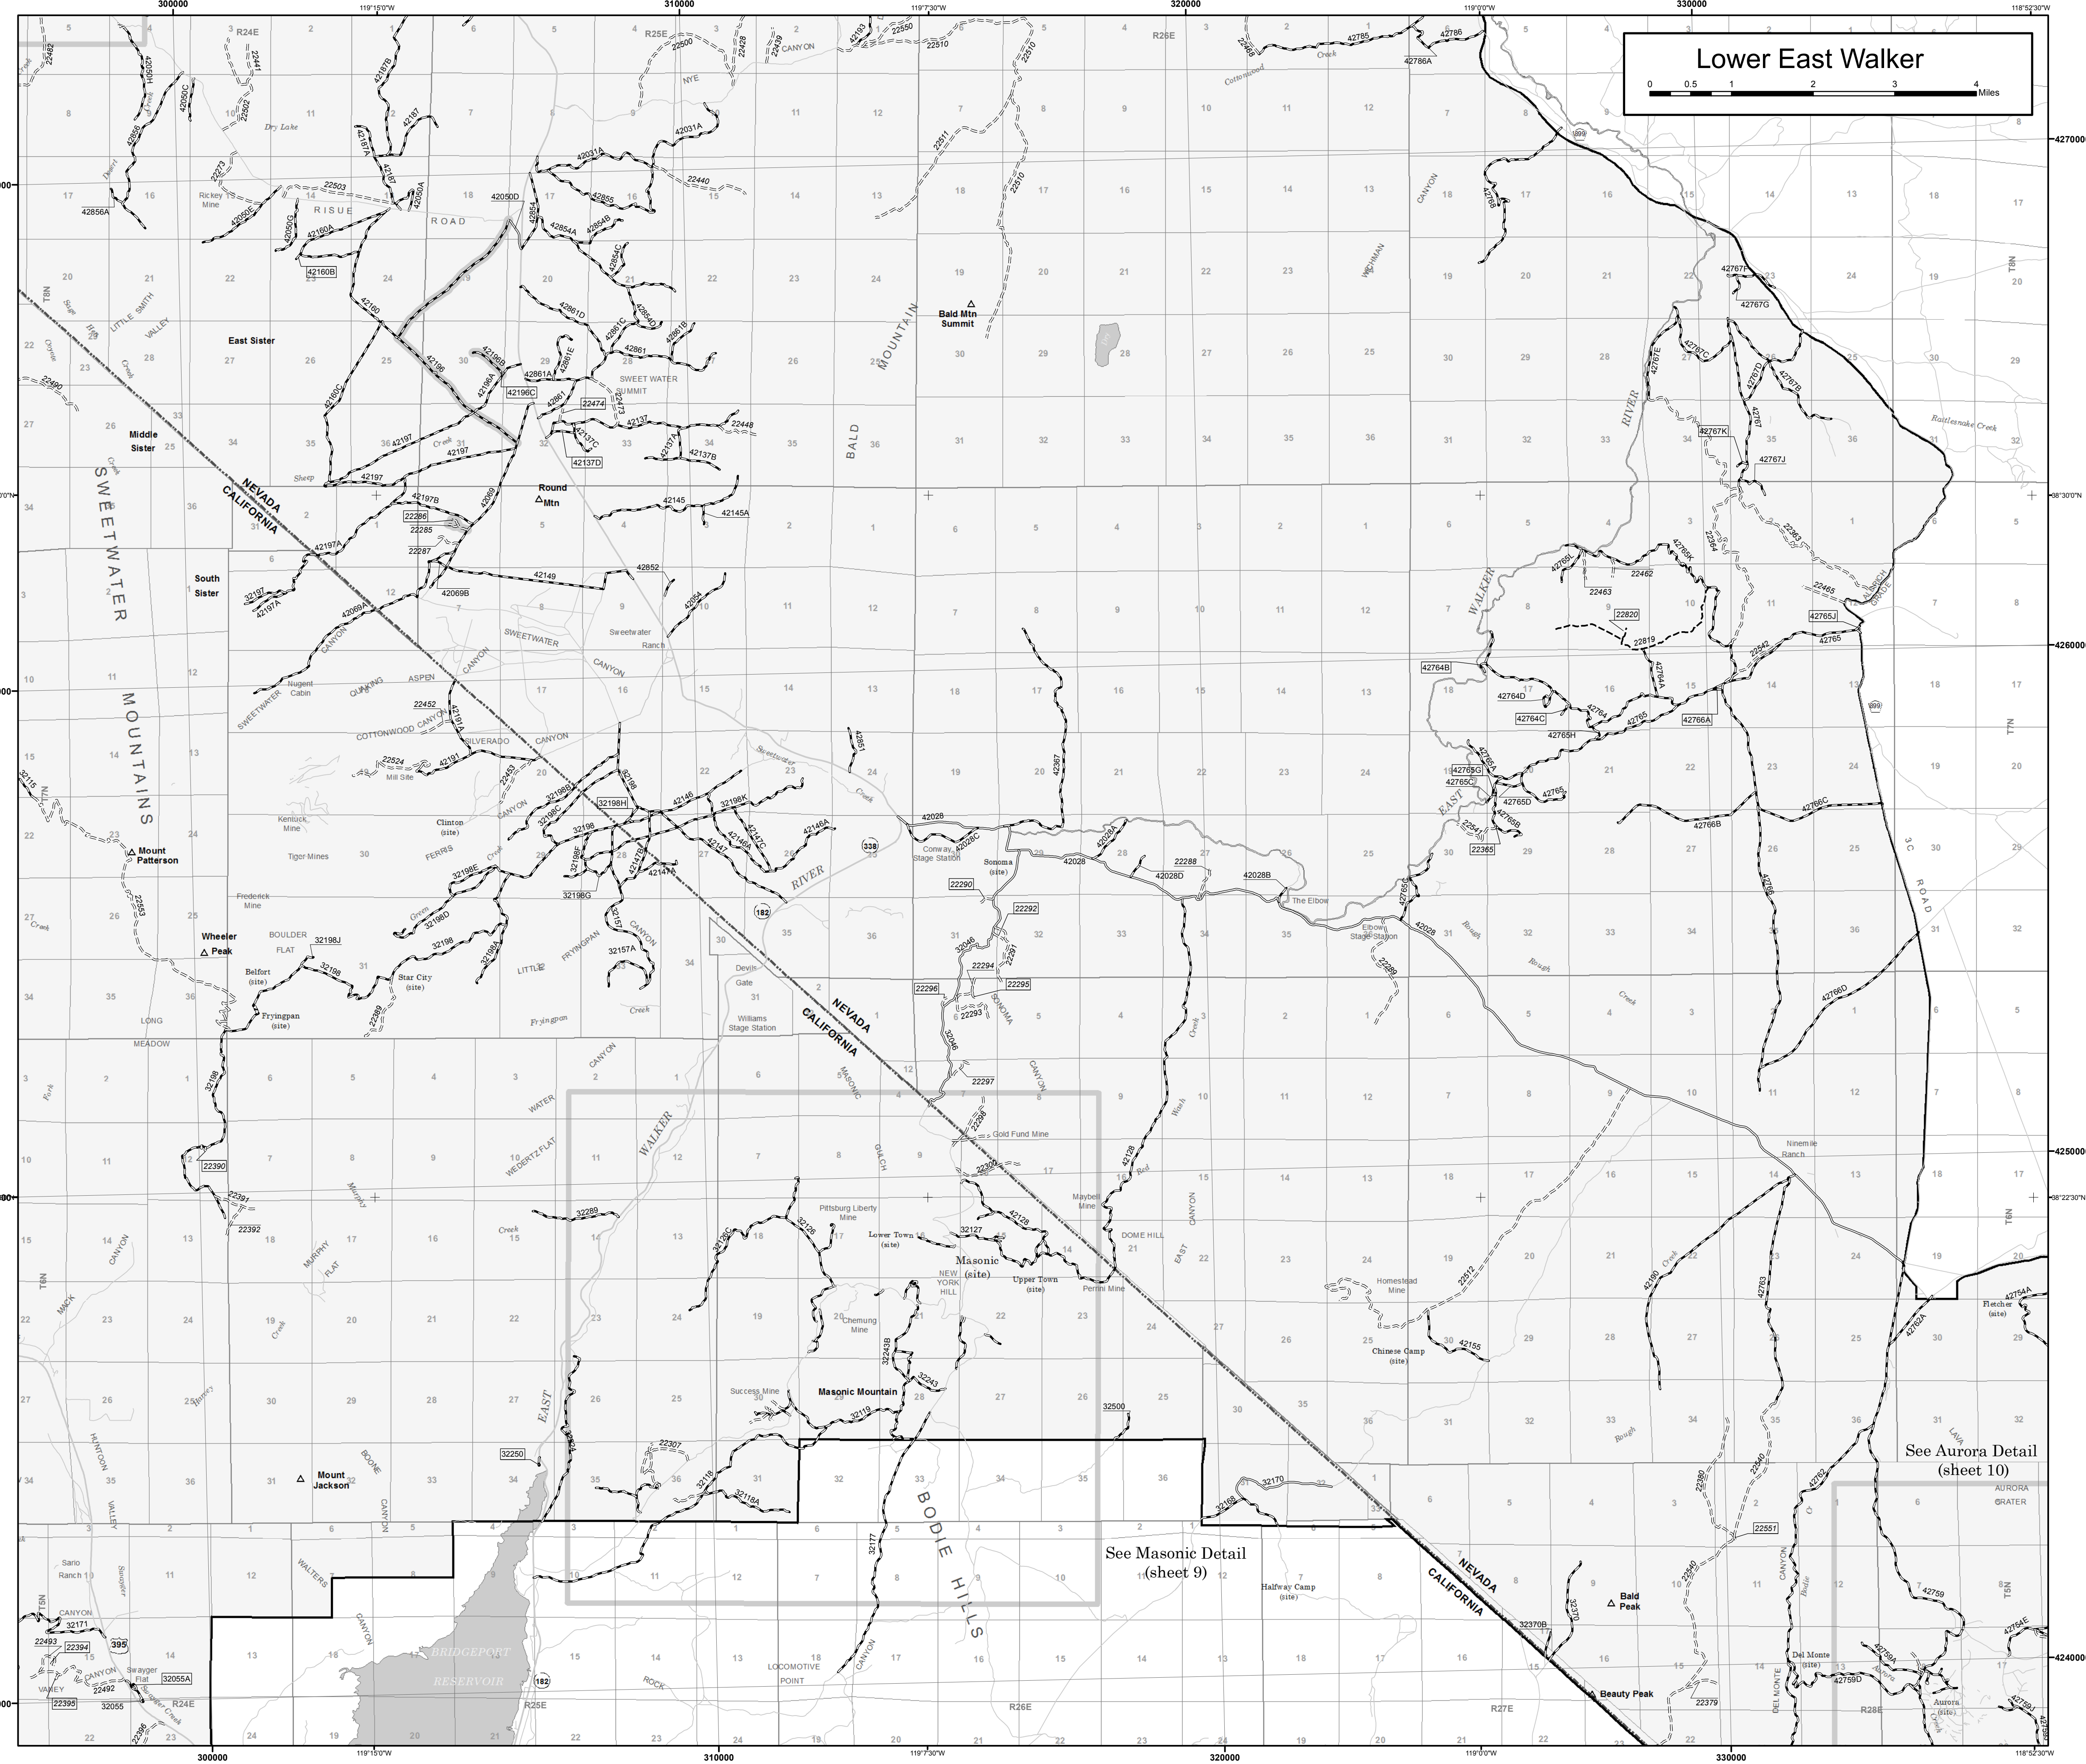

# Bridgeport Ranger District

Lower East Walker

Designations for Short Routes		
Route #	Route Designation	Length (ft)
42160B	Road open to all Vehicles, Yearlong	409
42765J	Road open to all Vehicles, Yearlong	396
42764B	Road open to all Vehicles, Yearlong	983
42767K	Road open to all Vehicles, Yearlong	768
32127B	Road open to all Vehicles, Yearlong	281
42196C	Road open to all Vehicles, Yearlong	148
32055A	Road open to all Vehicles, Yearlong	730
32250	Road open to all Vehicles, Yearlong	716
42759P	Road open to all Vehicles, Yearlong	295
42765G	Road open to all Vehicles, Yearlong	201
42137D	Road open to all Vehicles, Yearlong	731
42764C	Road open to all Vehicles, Yearlong	933
32243A	Road open to all Vehicles, Yearlong	217
42759N	Road open to all Vehicles, Yearlong	164
32118B	Road open to all Vehicles, Yearlong	356
42759M	Road open to all Vehicles, Yearlong	332
32198H	Road open to all Vehicles, Yearlong	320
42766A	Road open to all Vehicles, Yearlong	755
22390	Trail open to all vehicles, Yearlong	311
22304	Trail open to all vehicles, Yearlong	191
22394	Trail open to all vehicles, Yearlong	575
22365	Trail open to all vehicles, Yearlong	232
22395	Trail open to all vehicles, Yearlong	577
22290	Trail open to all vehicles, Yearlong	948
22311	Trail open to all vehicles, Yearlong	356
22301	Trail open to all vehicles, Yearlong	365
22296	Trail open to all vehicles, Yearlong	791
22551	Trail open to all vehicles, Yearlong	190
22474	Trail open to all vehicles, Yearlong	897
22308	Trail open to all vehicles, Yearlong	160
22295	Trail open to all vehicles, Yearlong	385
22286	Trail open to all vehicles, Seasonal	670
22292	Trail open to all vehicles, Yearlong	880
22820	Trail open to vehicles 50" or less	744