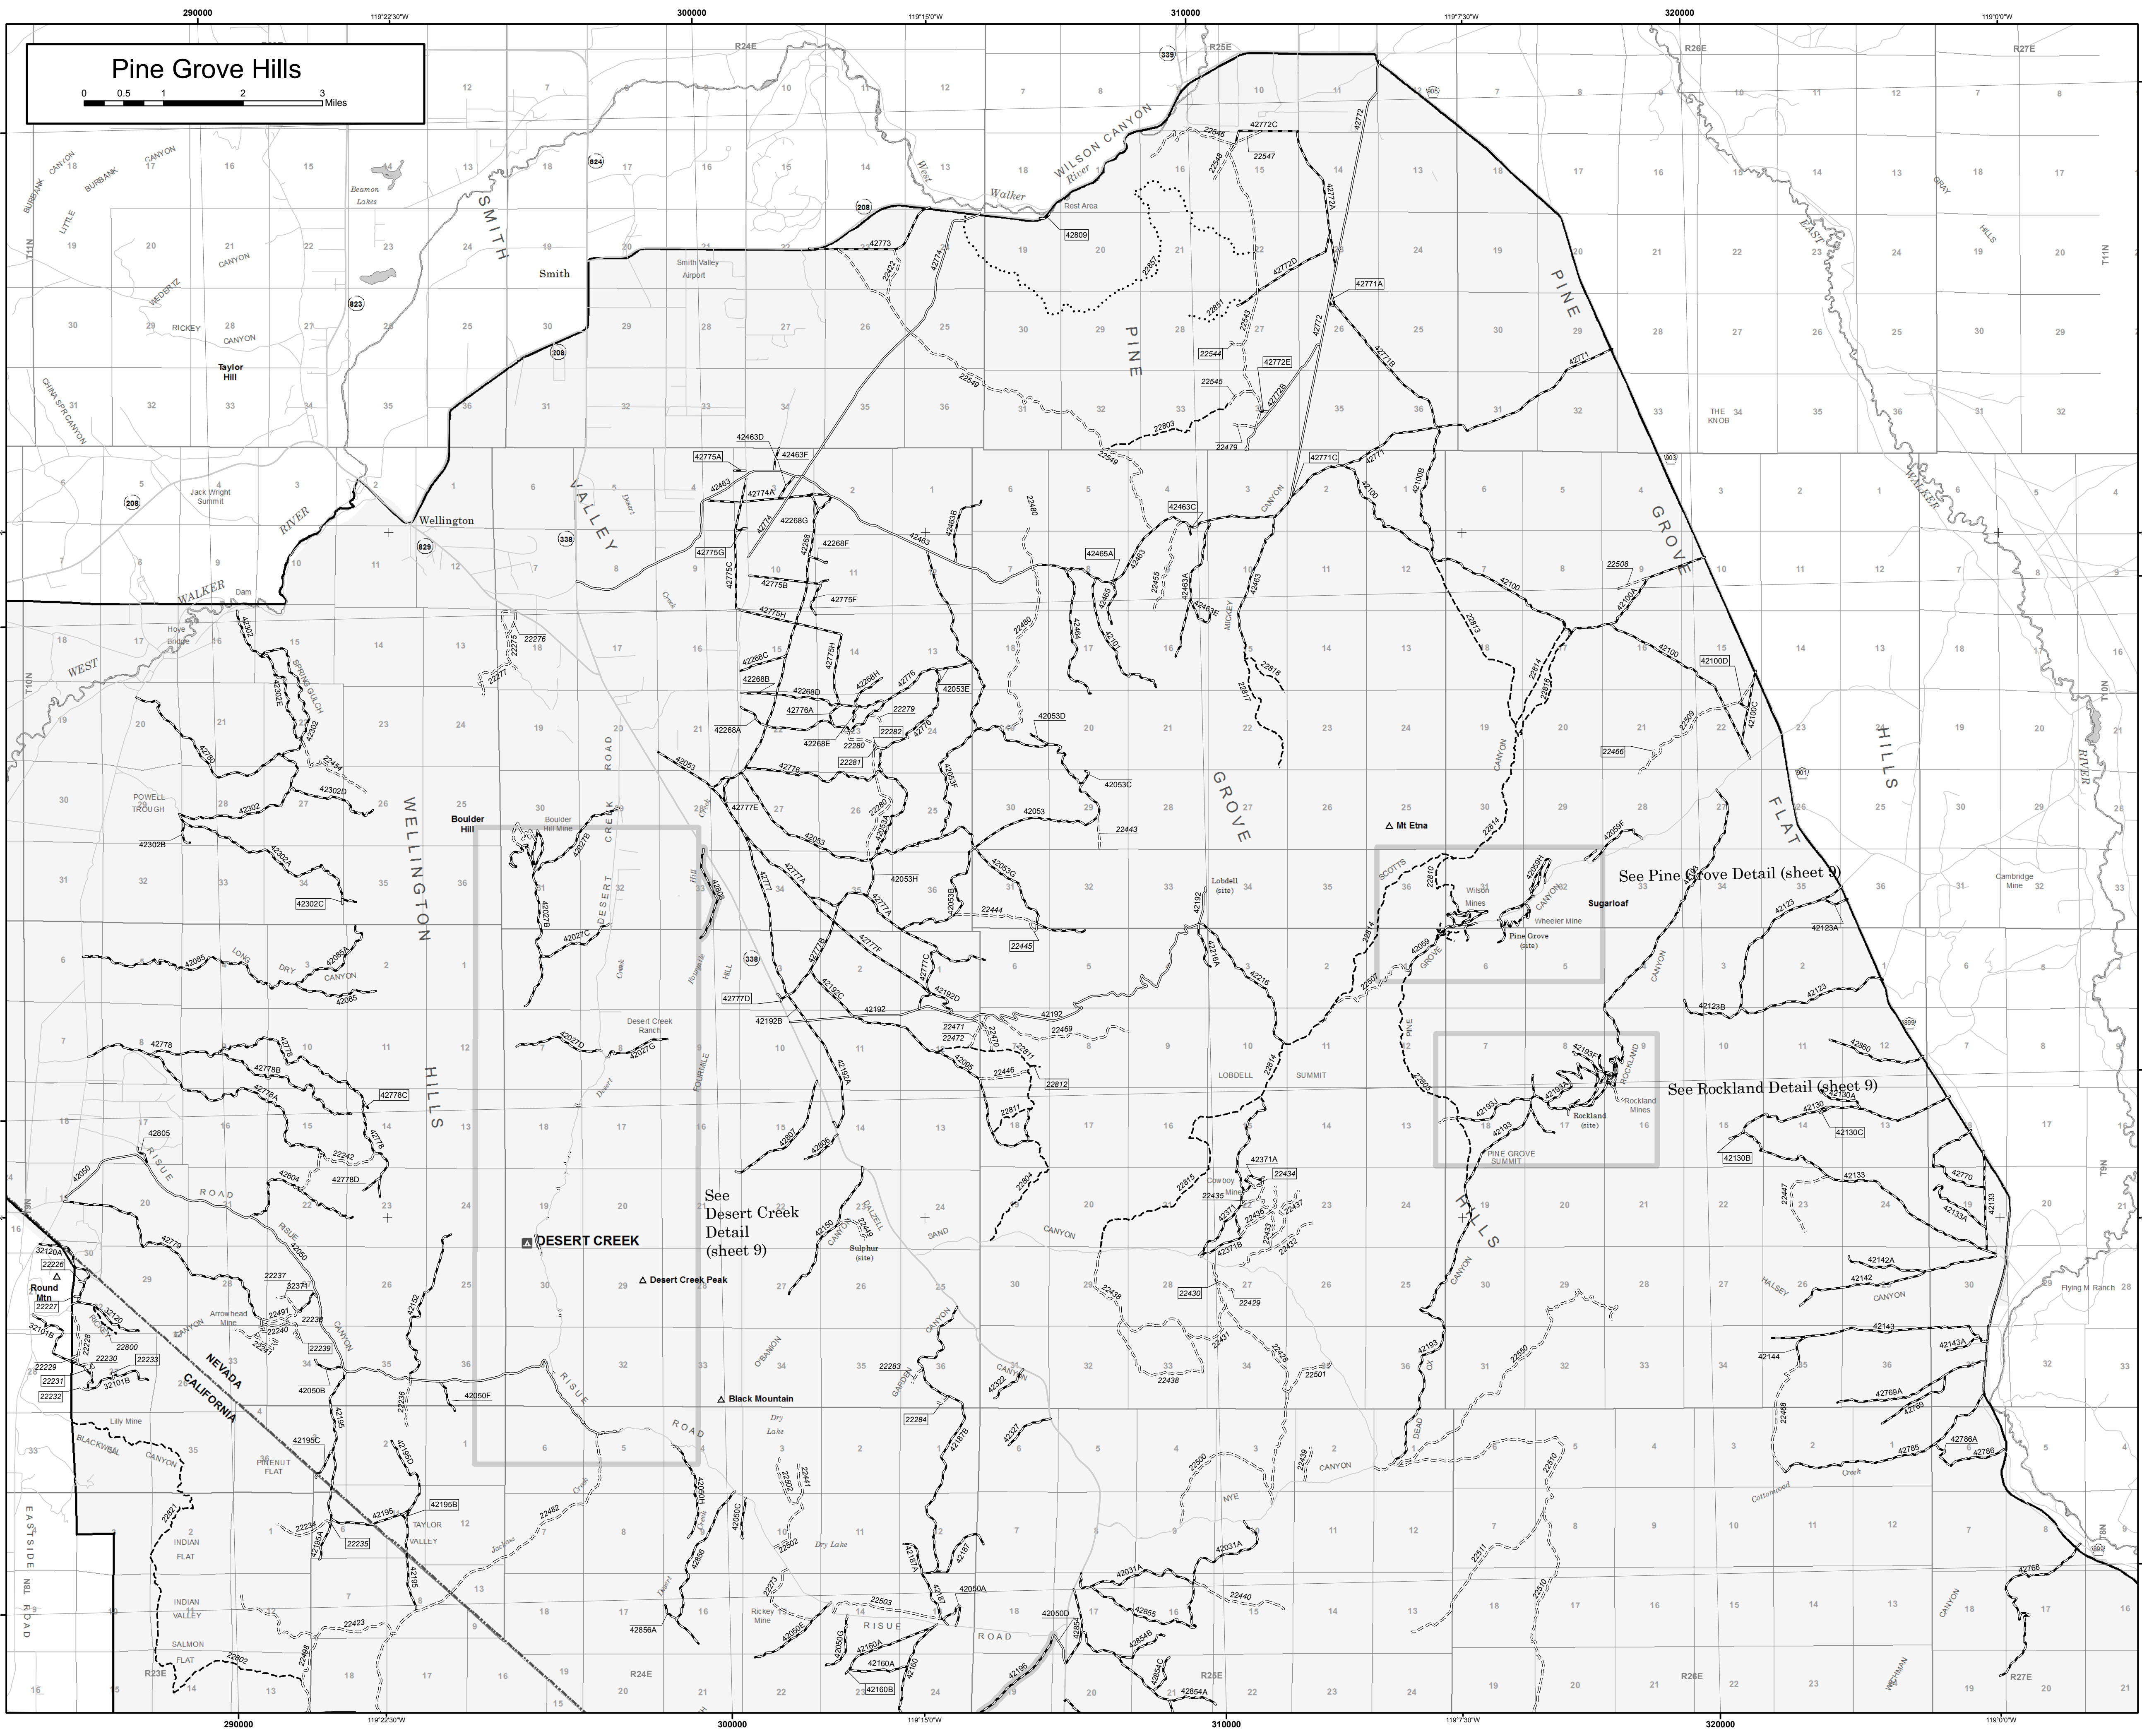

Bridgeport Ranger District

Designations for Short Routes		
Route #	Route Designation	Length (ft)
42463C	Road open to all Vehicles, Yearlong	652
42775G	Road open to all Vehicles, Yearlong	833
42100D	Road open to all Vehicles, Yearlong	728
42160B	Road open to all Vehicles, Yearlong	409
42777D	Road open to all Vehicles, Yearlong	291
42193D	Road open to all Vehicles, Yearlong	320
42465A	Road open to all Vehicles, Yearlong	432
42778C	Road open to all Vehicles, Yearlong	538
42772E	Road open to all Vehicles, Yearlong	631
42809	Road open to all Vehicles, Yearlong	859
42771C	Road open to all Vehicles, Yearlong	447
42195B	Road open to all Vehicles, Yearlong	952
42775A	Road open to all Vehicles, Yearlong	807
42130B	Road open to all Vehicles, Yearlong	929
42130C	Road open to all Vehicles, Yearlong	857
42771A	Road open to all Vehicles, Yearlong	627
42302C	Road open to all Vehicles, Yearlong	347
22266	Trail open to all vehicles, Yearlong	84
22260	Trail open to all vehicles, Yearlong	213
22227	Trail open to all vehicles, Yearlong	538
22257	Trail open to all vehicles, Yearlong	104
22250	Trail open to all vehicles, Yearlong	150
22249	Trail open to all vehicles, Yearlong	247
22247	Trail open to all vehicles, Yearlong	117
22233	Trail open to all vehicles, Yearlong	386
22235	Trail open to all vehicles, Yearlong	215
22544	Trail open to all vehicles, Yearlong	1014
22245	Trail open to all vehicles, Yearlong	63
22258	Trail open to all vehicles, Yearlong	167
22259	Trail open to all vehicles, Yearlong	79
22246	Trail open to all vehicles, Yearlong	114
22445	Trail open to all vehicles, Yearlong	467
22253	Trail open to all vehicles, Yearlong	301
22239	Trail open to all vehicles, Yearlong	433
22434	Trail open to all vehicles, Yearlong	1014
22262	Trail open to all vehicles, Yearlong	49
22268	Trail open to all vehicles, Yearlong	321
22284	Trail open to all vehicles, Yearlong	975
22466	Trail open to all vehicles, Yearlong	636
22812	Trail open to vehicles 50' or less	725
22272	Trail open to all vehicles, Yearlong	109
22264	Trail open to all vehicles, Yearlong	178
22226	Trail open to all vehicles, Yearlong	558
22282	Trail open to all vehicles, Yearlong	329
22281	Trail open to all vehicles, Yearlong	882
22271	Trail open to all vehicles, Yearlong	250
22269	Trail open to all vehicles, Yearlong	98
22267	Trail open to all vehicles, Yearlong	113
22261	Trail open to all vehicles, Yearlong	158
22232	Trail open to all vehicles, Yearlong	644
22231	Trail open to all vehicles, Yearlong	419
22256	Trail open to all vehicles, Yearlong	118
22255	Trail open to all vehicles, Yearlong	179
22248	Trail open to all vehicles, Yearlong	122
22270	Trail open to all vehicles, Yearlong	36
22265	Trail open to all vehicles, Yearlong	59
22244	Trail open to all vehicles, Yearlong	209
22430	Trail open to all vehicles, Yearlong	146
22263	Trail open to all vehicles, Yearlong	308
22254	Trail open to all vehicles, Yearlong	186
22243	Trail open to all vehicles, Yearlong	283