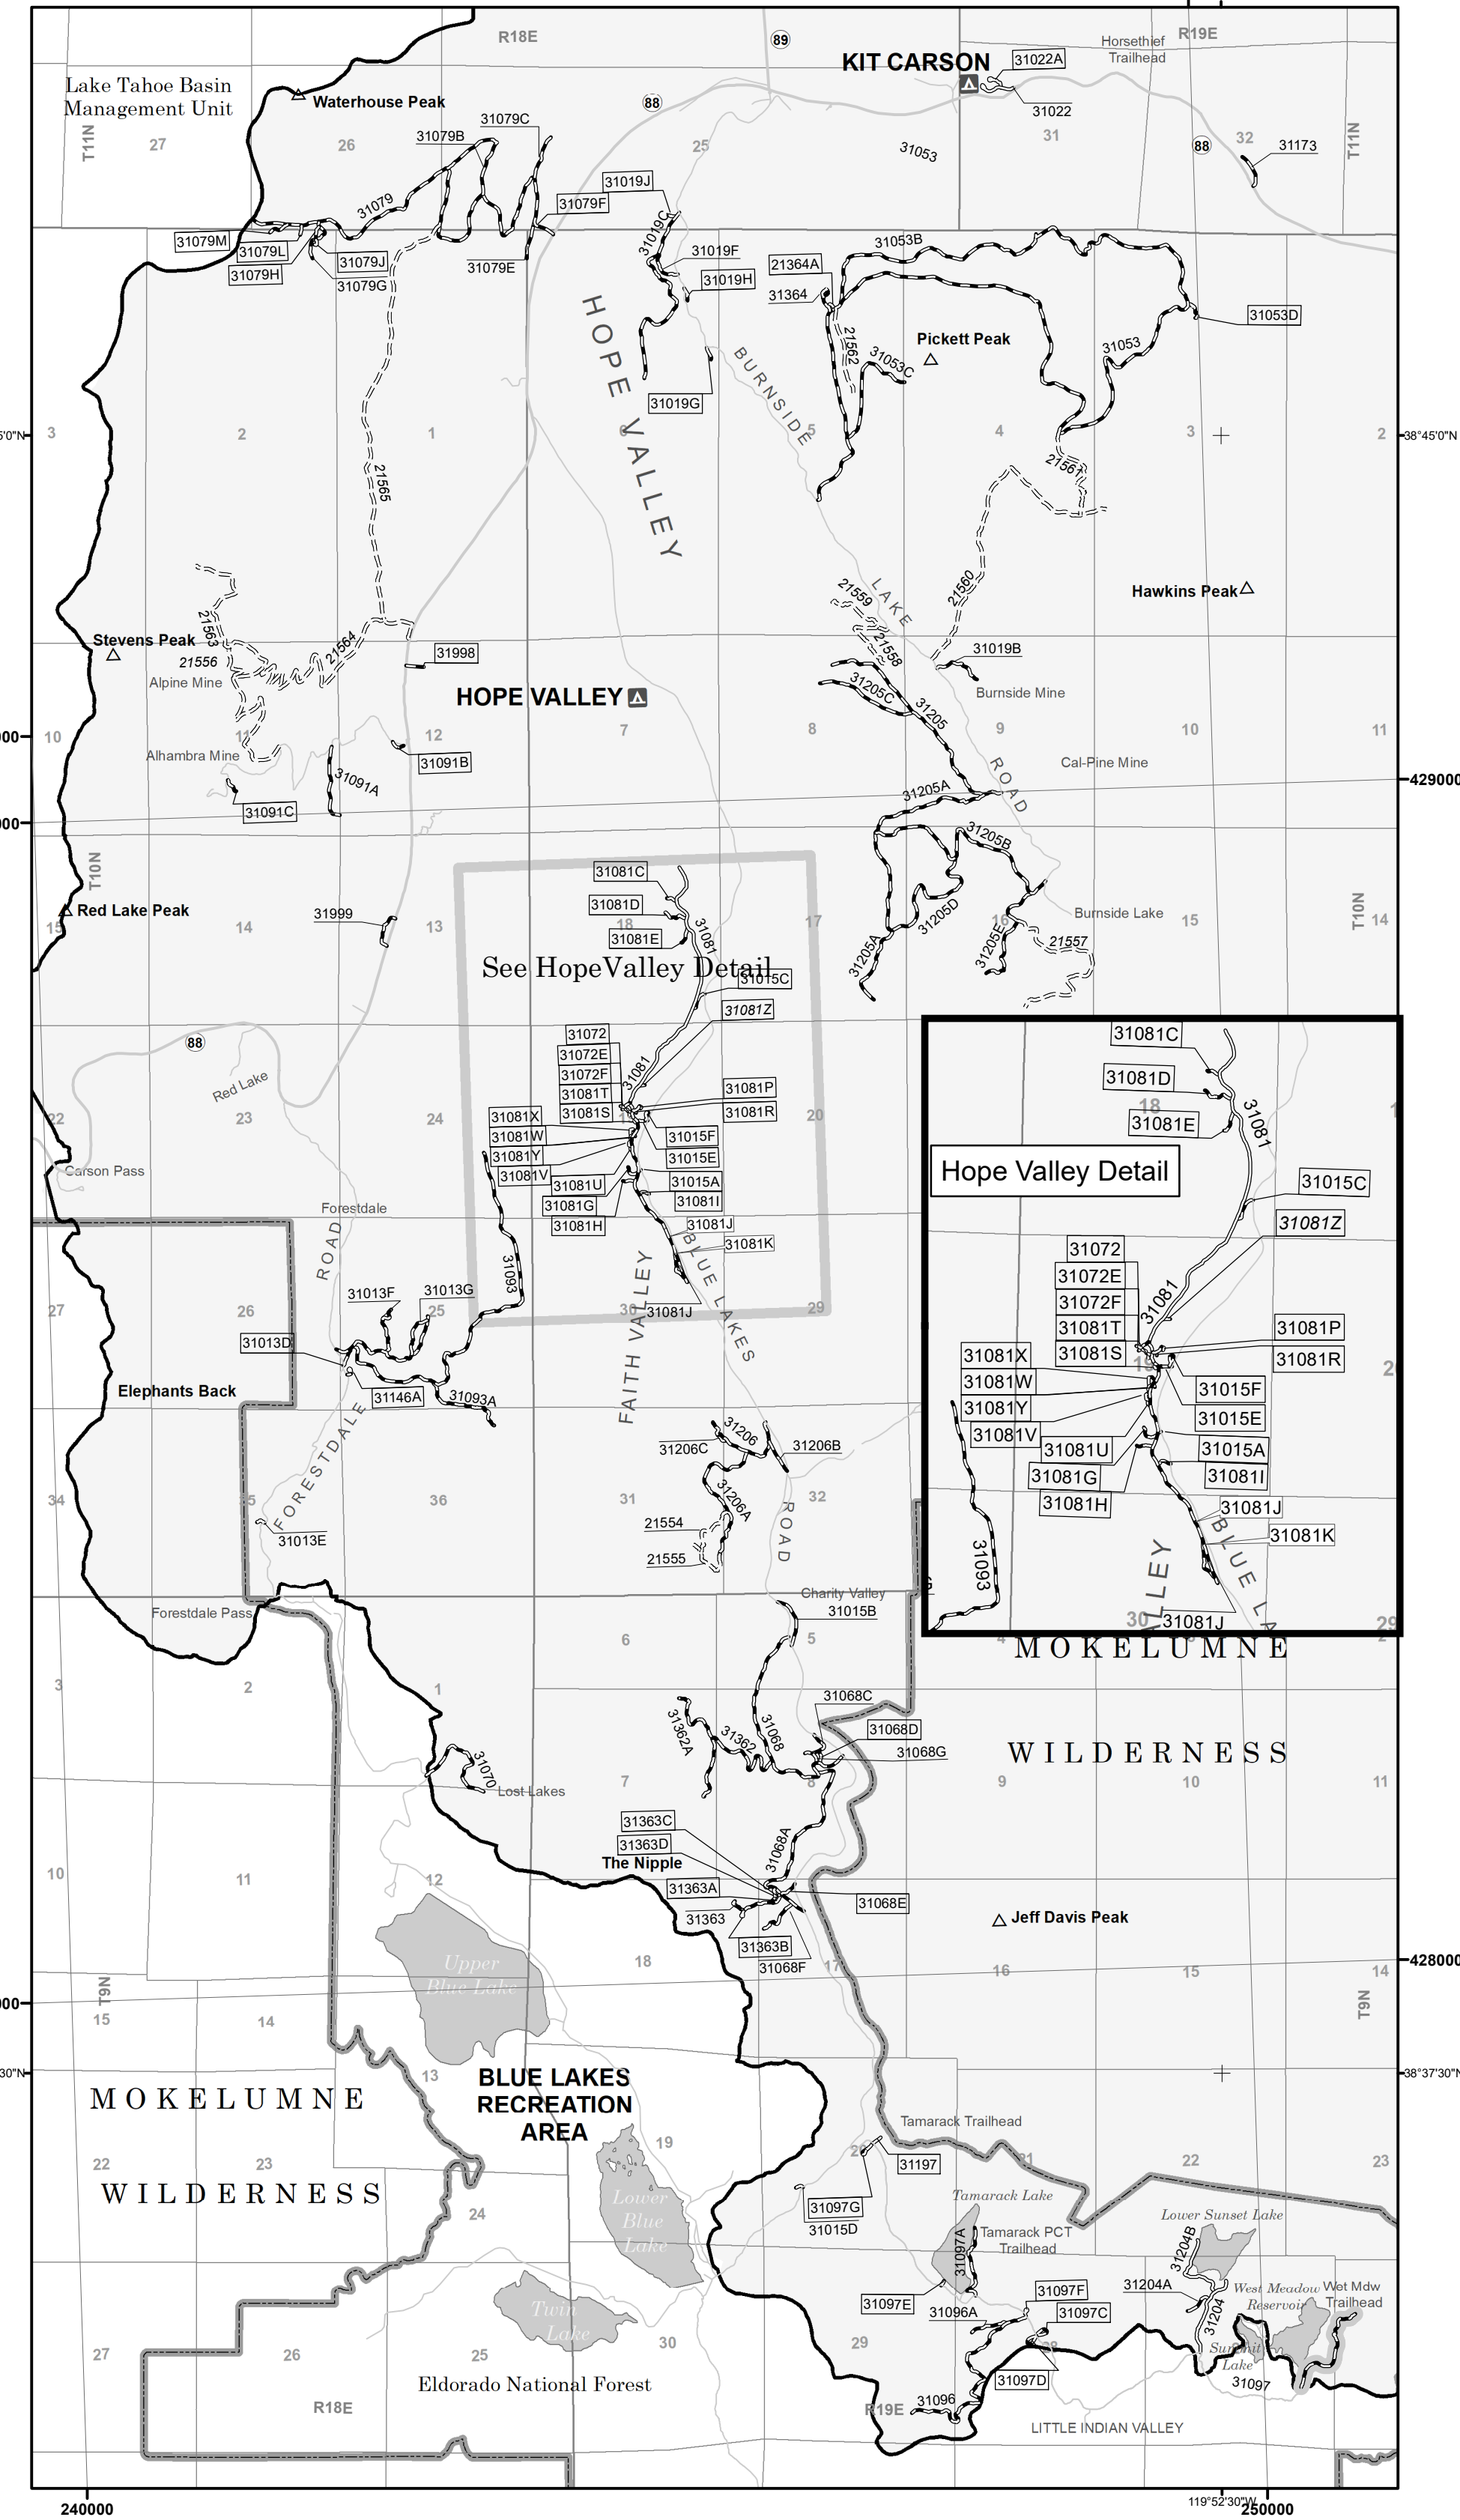

Carson Pass Detail