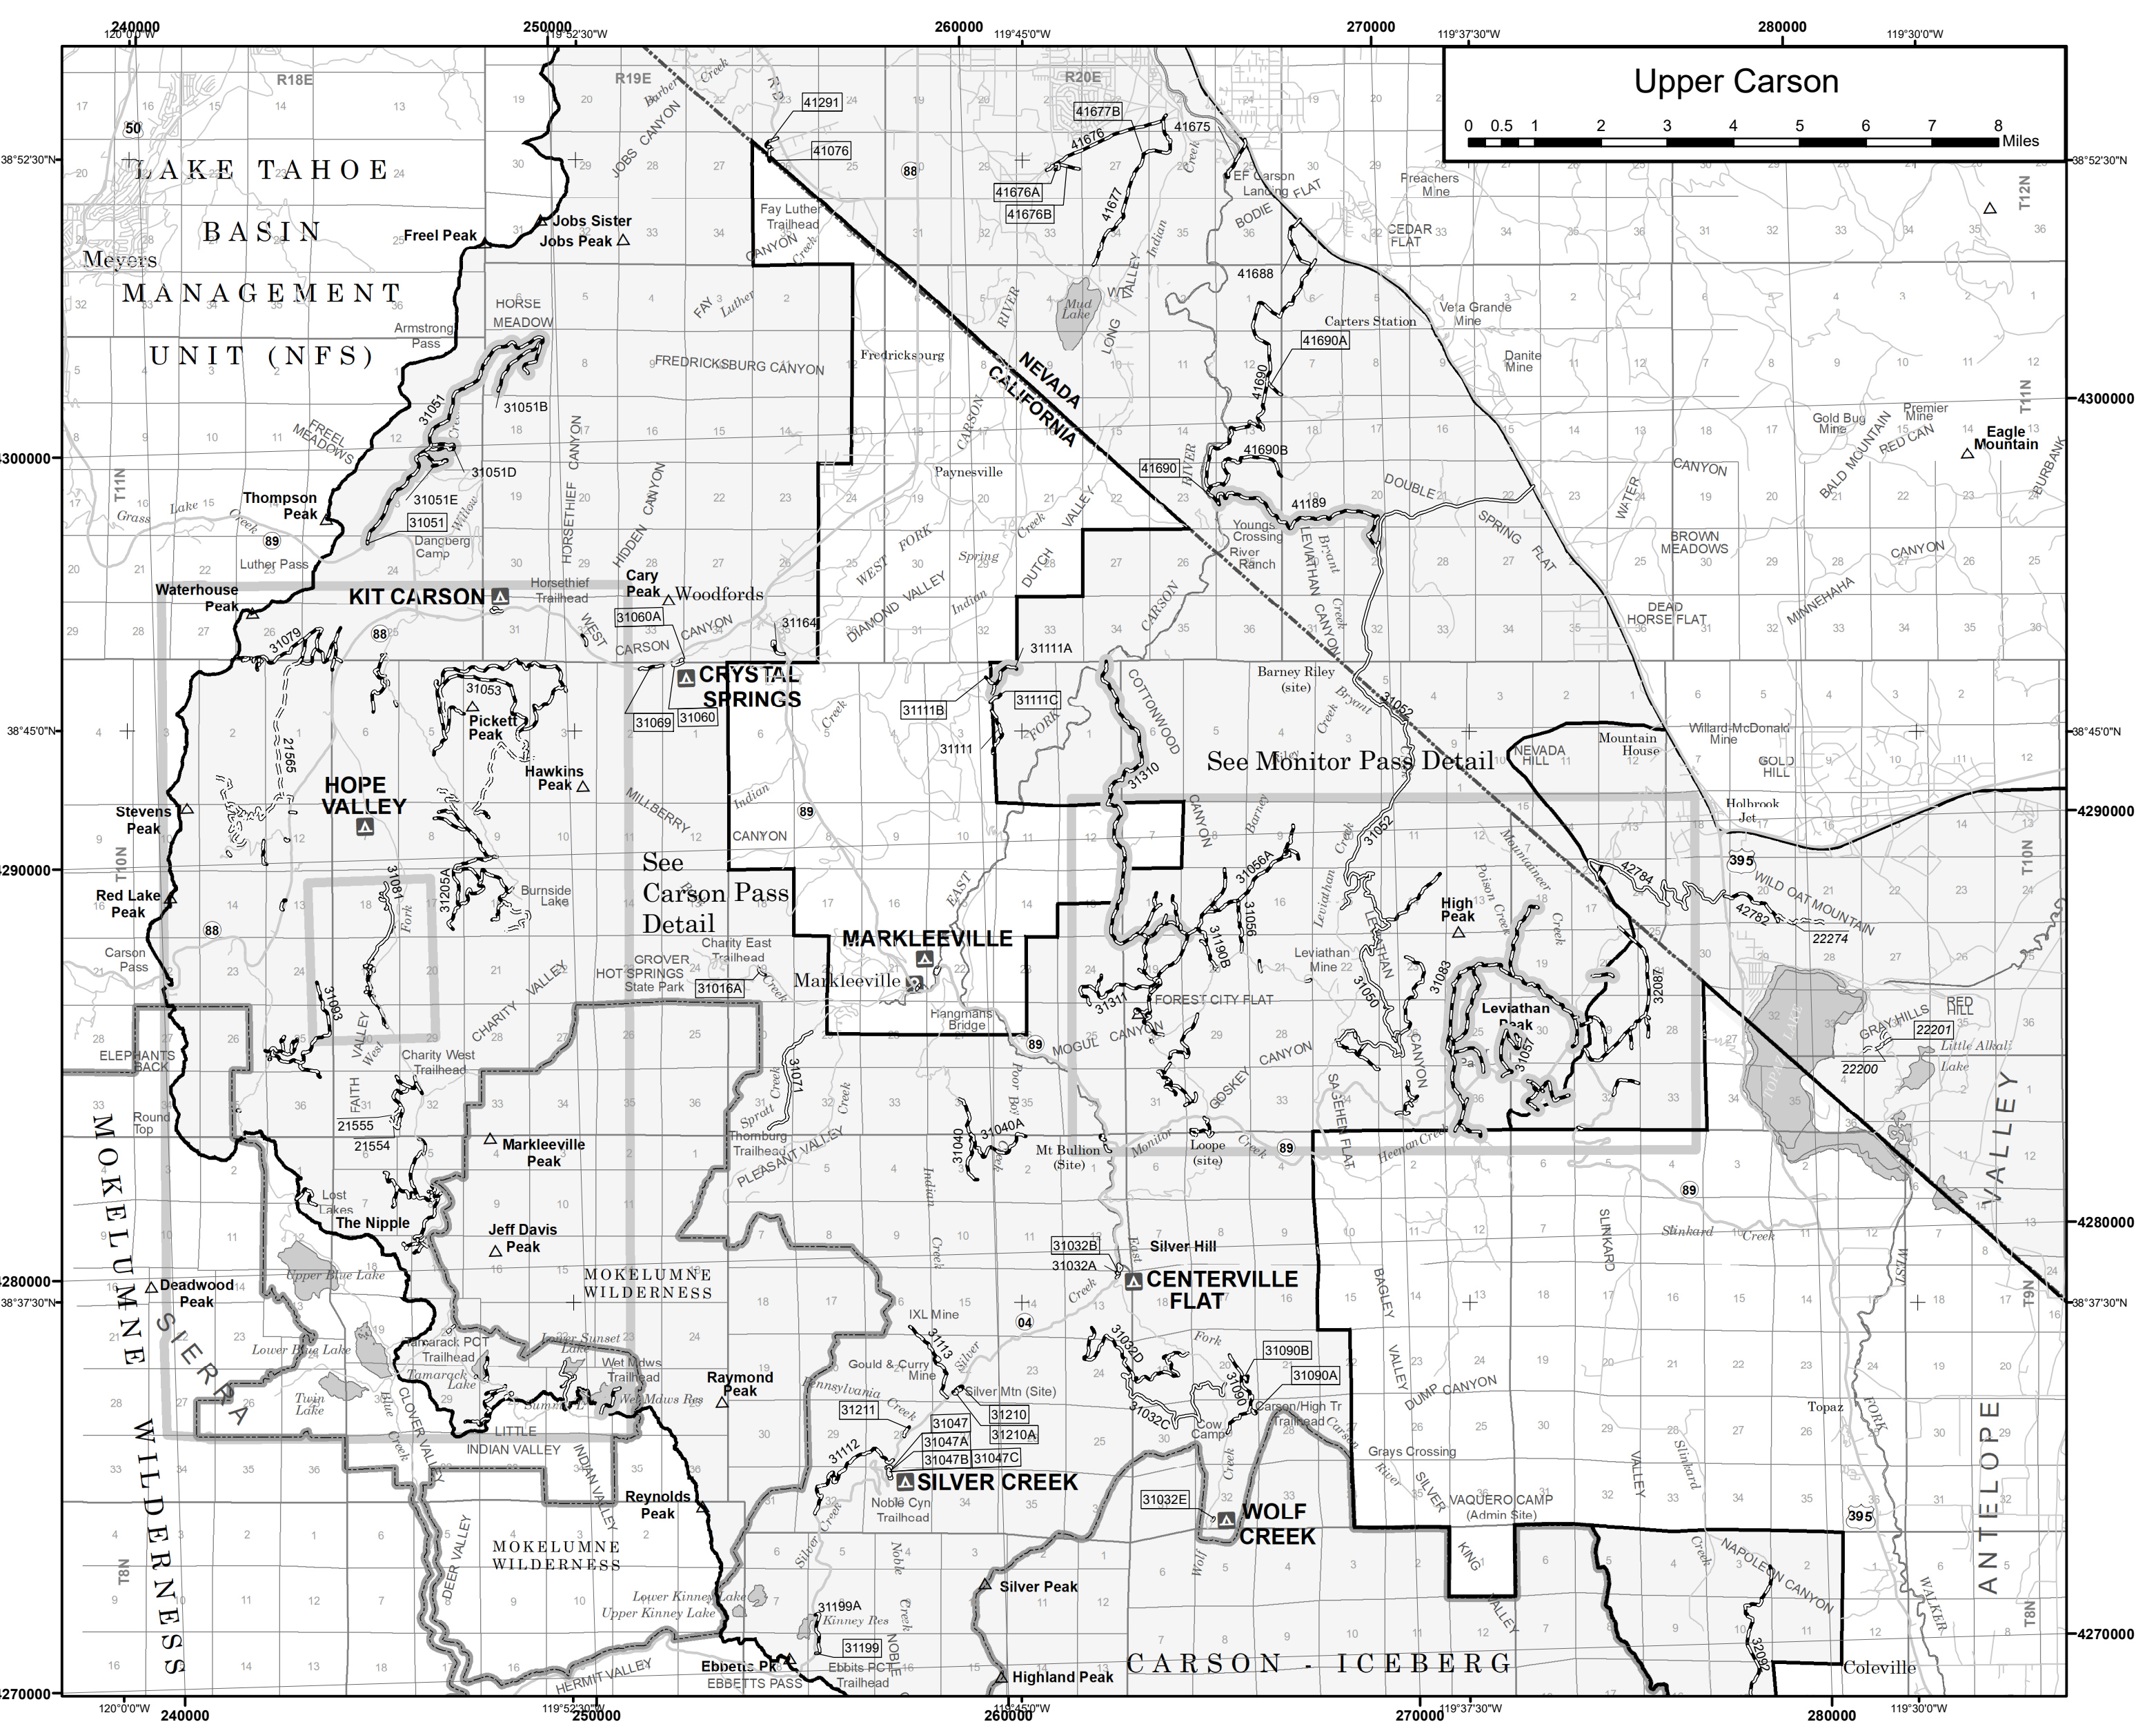

Carson & Bridgeport Districts

Designations for Short Routes