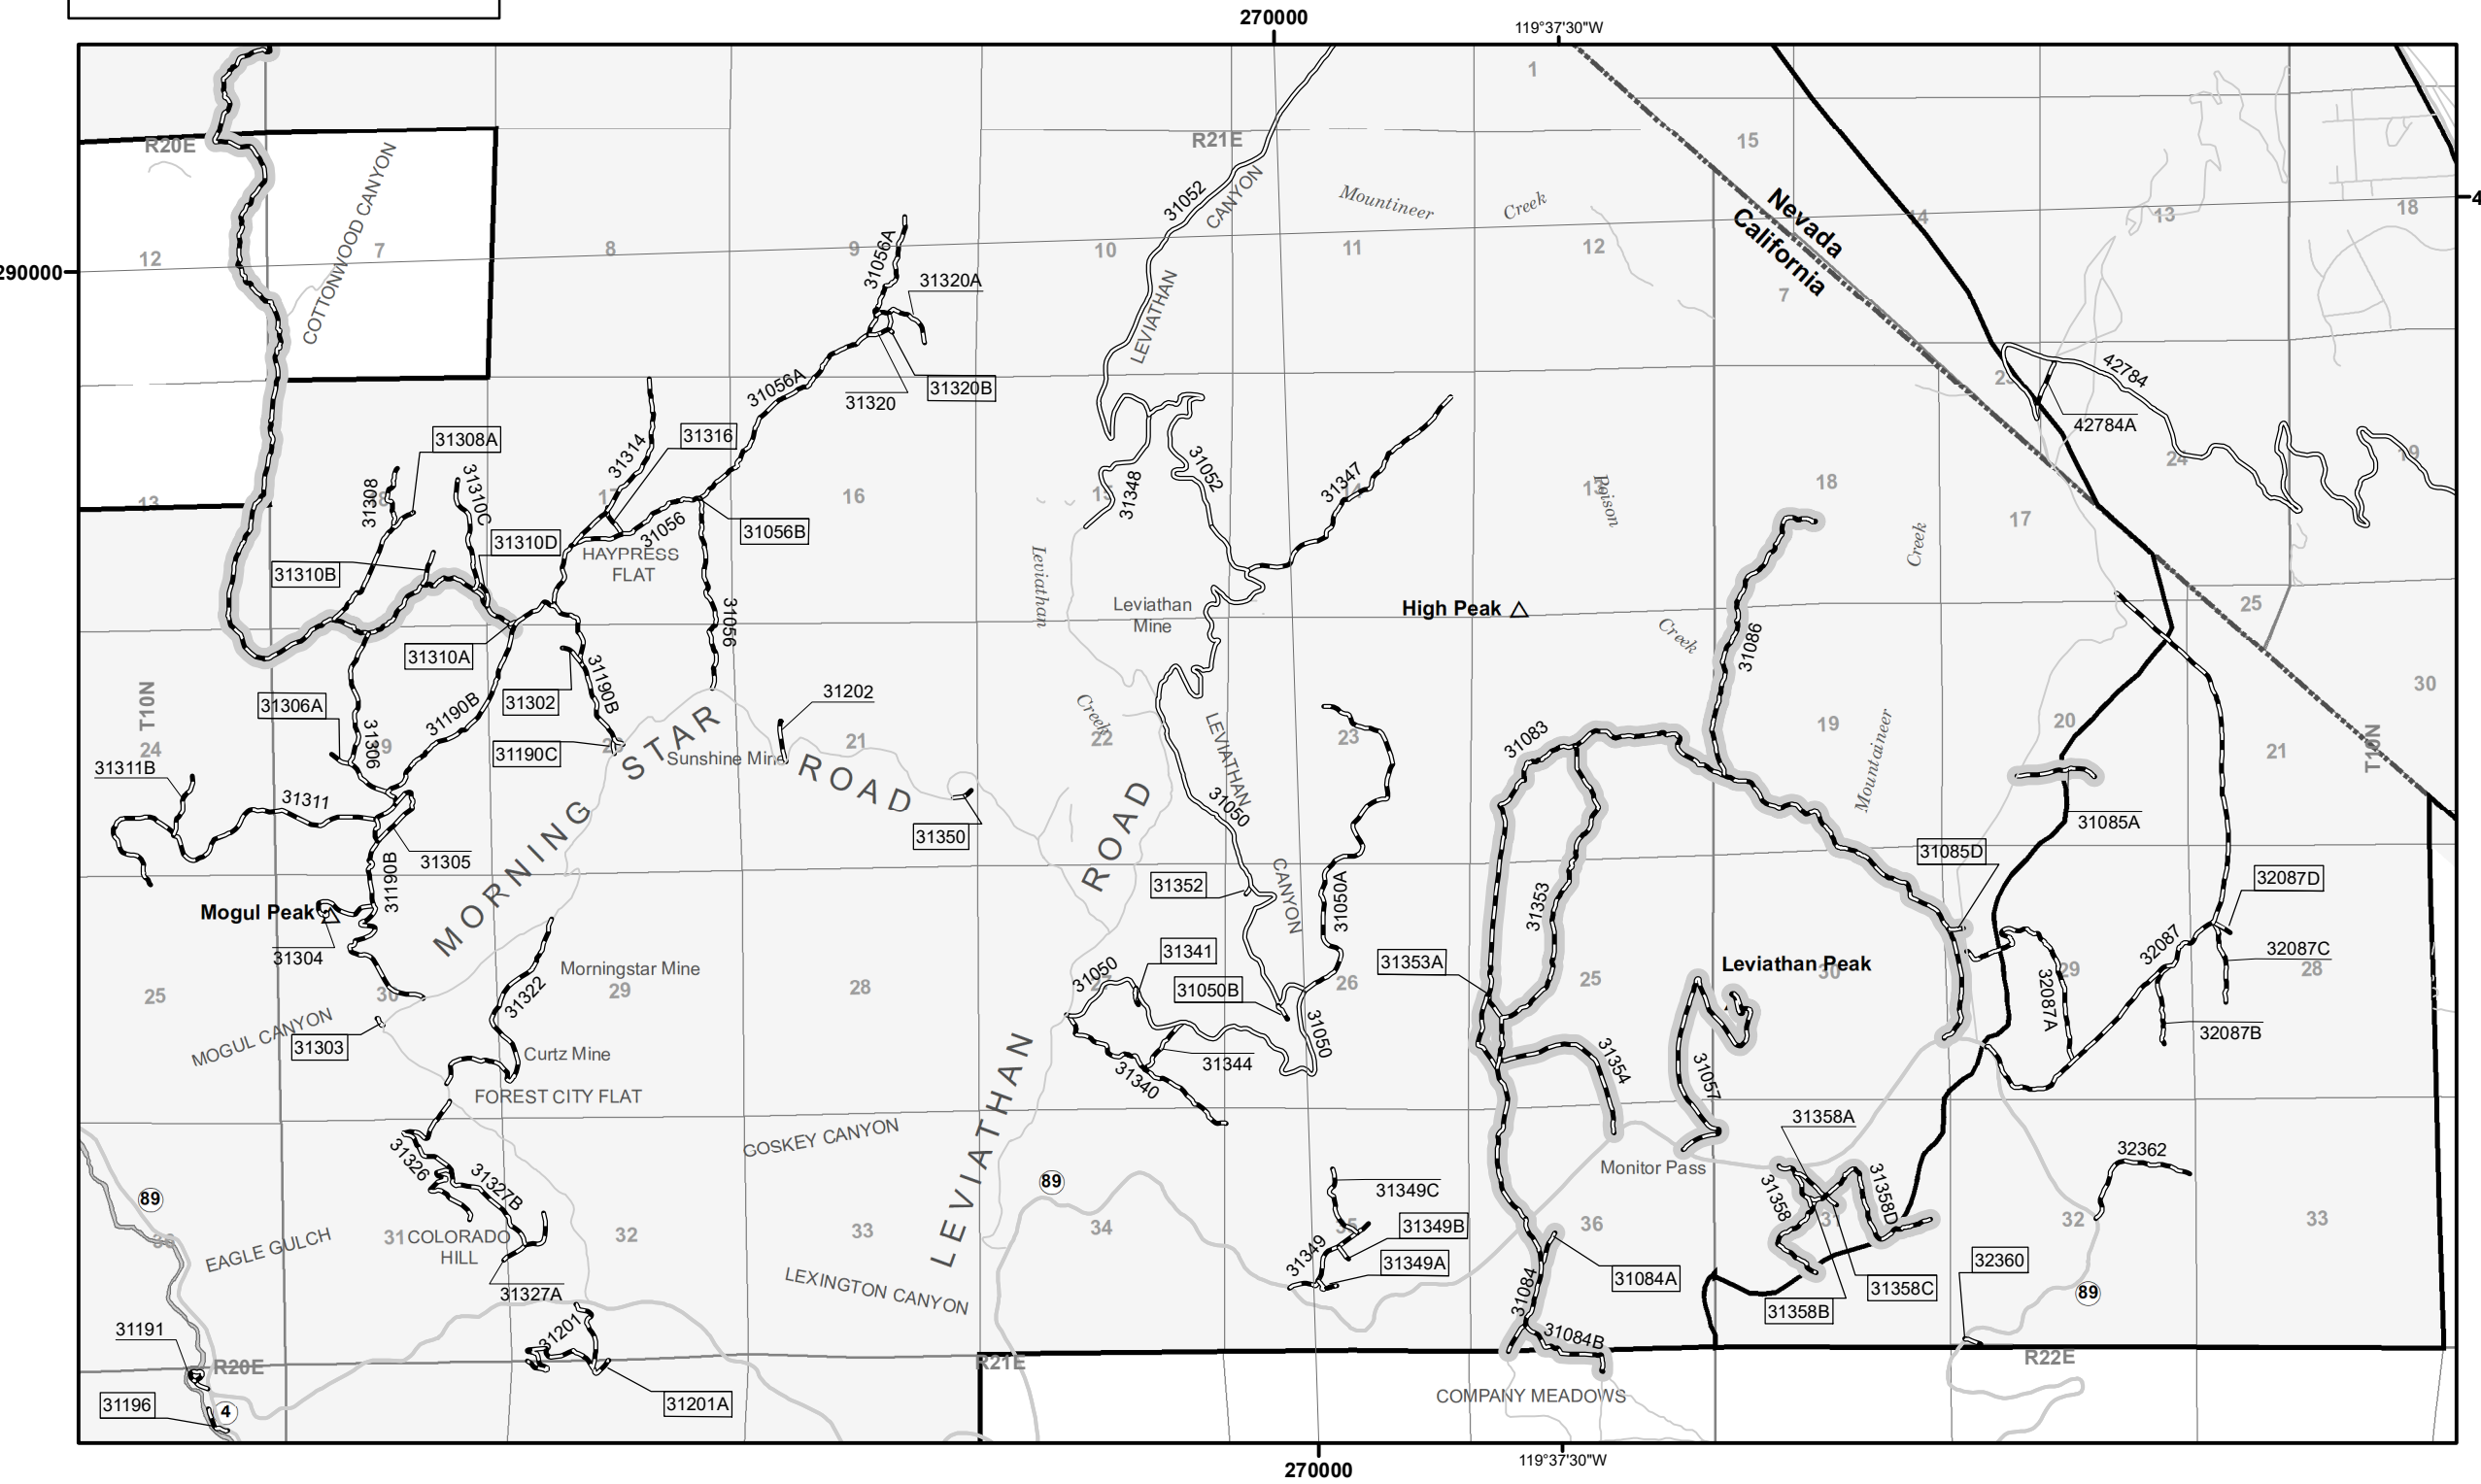

Monitor Pass Detail

Route #	Route Designation	Length (ft)
31097F	Special Designation, Yearlong	262
31072F	Special Designation, Yearlong	80
31053D	Road open to all Vehicles, Yearlong	615
31091C	Special Designation, Yearlong	456
41676A	Road open to all Vehicles, Yearlong	951
31060	Road open to highway legal vehicles only, Yearlong	1905
31081X	Special Designation, Yearlong	371
31047C	Road open to highway legal vehicles only, Yearlong	641
31210A	Road open to all Vehicles, Yearlong	595
31079F	Special Designation, Yearlong	166
31079L	Special Designation, Yearlong	279
41676B	Road open to all Vehicles, Yearlong	1672
31081R	Special Designation, Yearlong	67
22201	Trail open to all vehicles, Yearlong	925

Seasonal Designations for Routes

Route Number	Legend	Dates Allowed	Beginning Milepost	Ending Milepost
31111A	Roads open to all Vehicles, Seasonal	4/1 to 11/14	0.15	0.8
31051	Roads open to all Vehicles, Seasonal	4/1 to 11/14	0	5.414
31097	Roads open to all Vehicles, Seasonal	4/1 to 11/14	3.783	4.4
31084	Roads open to all Vehicles, Seasonal	4/1 to 11/14	0	0.57
31051B	Roads open to all Vehicles, Seasonal	4/1 to 11/14	0	1.05
31085D	Roads open to all Vehicles, Seasonal	4/1 to 11/14	0	0.1
31057	Roads open to all Vehicles, Seasonal	4/1 to 11/14	0	1.623
31085A	Roads open to all Vehicles, Seasonal	4/1 to 11/14	0	0.33
31084B	Roads open to all Vehicles, Seasonal	4/1 to 11/14	0	0.44
31310	Roads open to all Vehicles, Seasonal	4/1 to 11/14	0	8.26
31051D	Roads open to all Vehicles, Seasonal	4/1 to 11/14	0	0.85
31083	Roads open to all Vehicles, Seasonal	4/1 to 11/14	0	4.69
31358	Roads open to all Vehicles, Seasonal	4/1 to 11/14	0	0.67
31353A	Roads open to all Vehicles, Seasonal	4/1 to 11/14	0	0.11
31358C	Roads open to all Vehicles, Seasonal	4/1 to 11/14	0	0.06
31353	Roads open to all Vehicles, Seasonal	4/1 to 11/14	0	1.55
31086	Roads open to all Vehicles, Seasonal	4/1 to 11/14	0	1.29
31084A	Roads open to all Vehicles, Seasonal	4/1 to 11/14	0	0.14
41189	Roads open to all Vehicles, Seasonal	4/1 to 11/14	0	3.73
31358A	Roads open to all Vehicles, Seasonal	4/1 to 11/14	0	0.16
31358B	Roads open to all Vehicles, Seasonal	4/1 to 11/14	0	0.04
31354	Roads open to all Vehicles, Seasonal	4/1 to 11/14	0	0.73
31051E	Roads open to all Vehicles, Seasonal	4/1 to 11/14	0	0.73
31358D	Roads open to all Vehicles, Seasonal	4/1 to 11/14	0	0.79