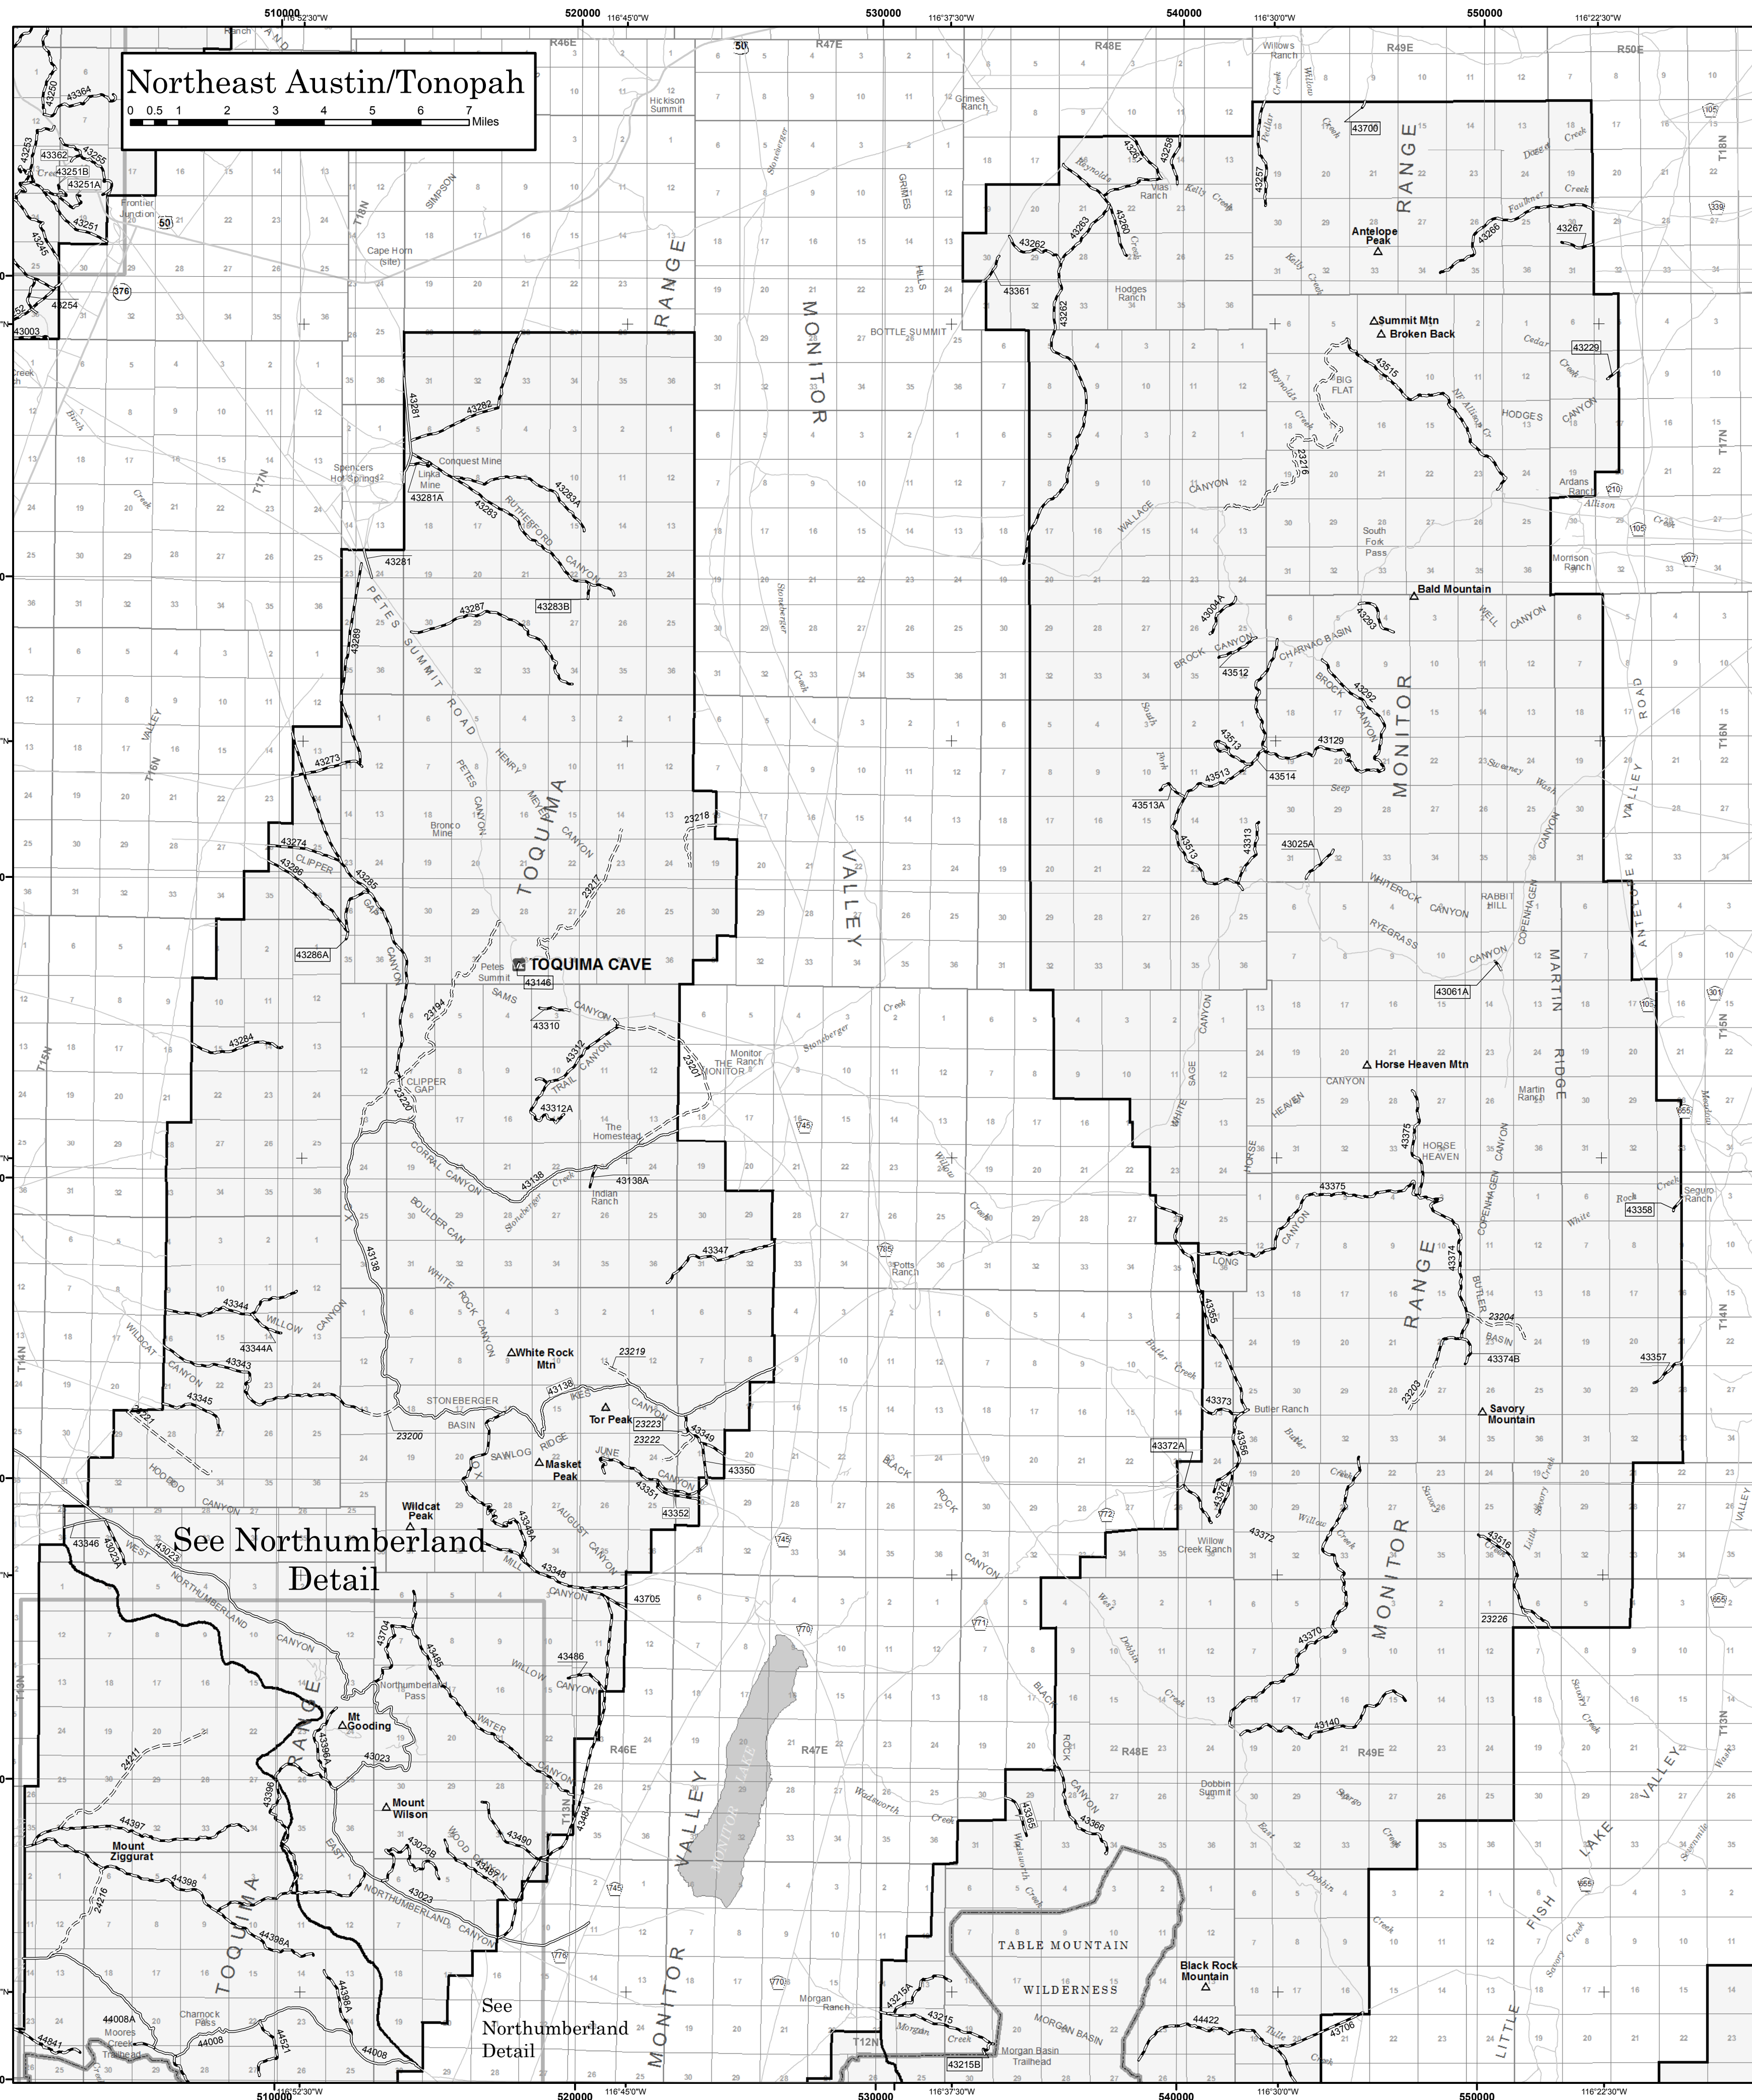

Austin Ranger District

Designations for Short Routes		
Route #	Route Designation	Length (ft)
43358	Road open to all Vehicles, Yearlong	1519
43061A	Road open to all Vehicles, Yearlong	1239
43146	Road open to all Vehicles, Yearlong	777
43286A	Road open to all Vehicles, Yearlong	867
43372A	Road open to all Vehicles, Yearlong	826
43229	Road open to all Vehicles, Yearlong	1552
43700	Road open to all Vehicles, Yearlong	846
43215B	Road open to all Vehicles, Yearlong	1965
43283B	Road open to all Vehicles, Yearlong	1756
23223	Trail open to all vehicles, Yearlong	1288

Northumberland Detail

Northwest Austin/Tonopah

See Northumberland Detail

See Northumberland Detail

ALTA TOQUIMA WILDERNESS

PASCO CANYON TRAILHEAD