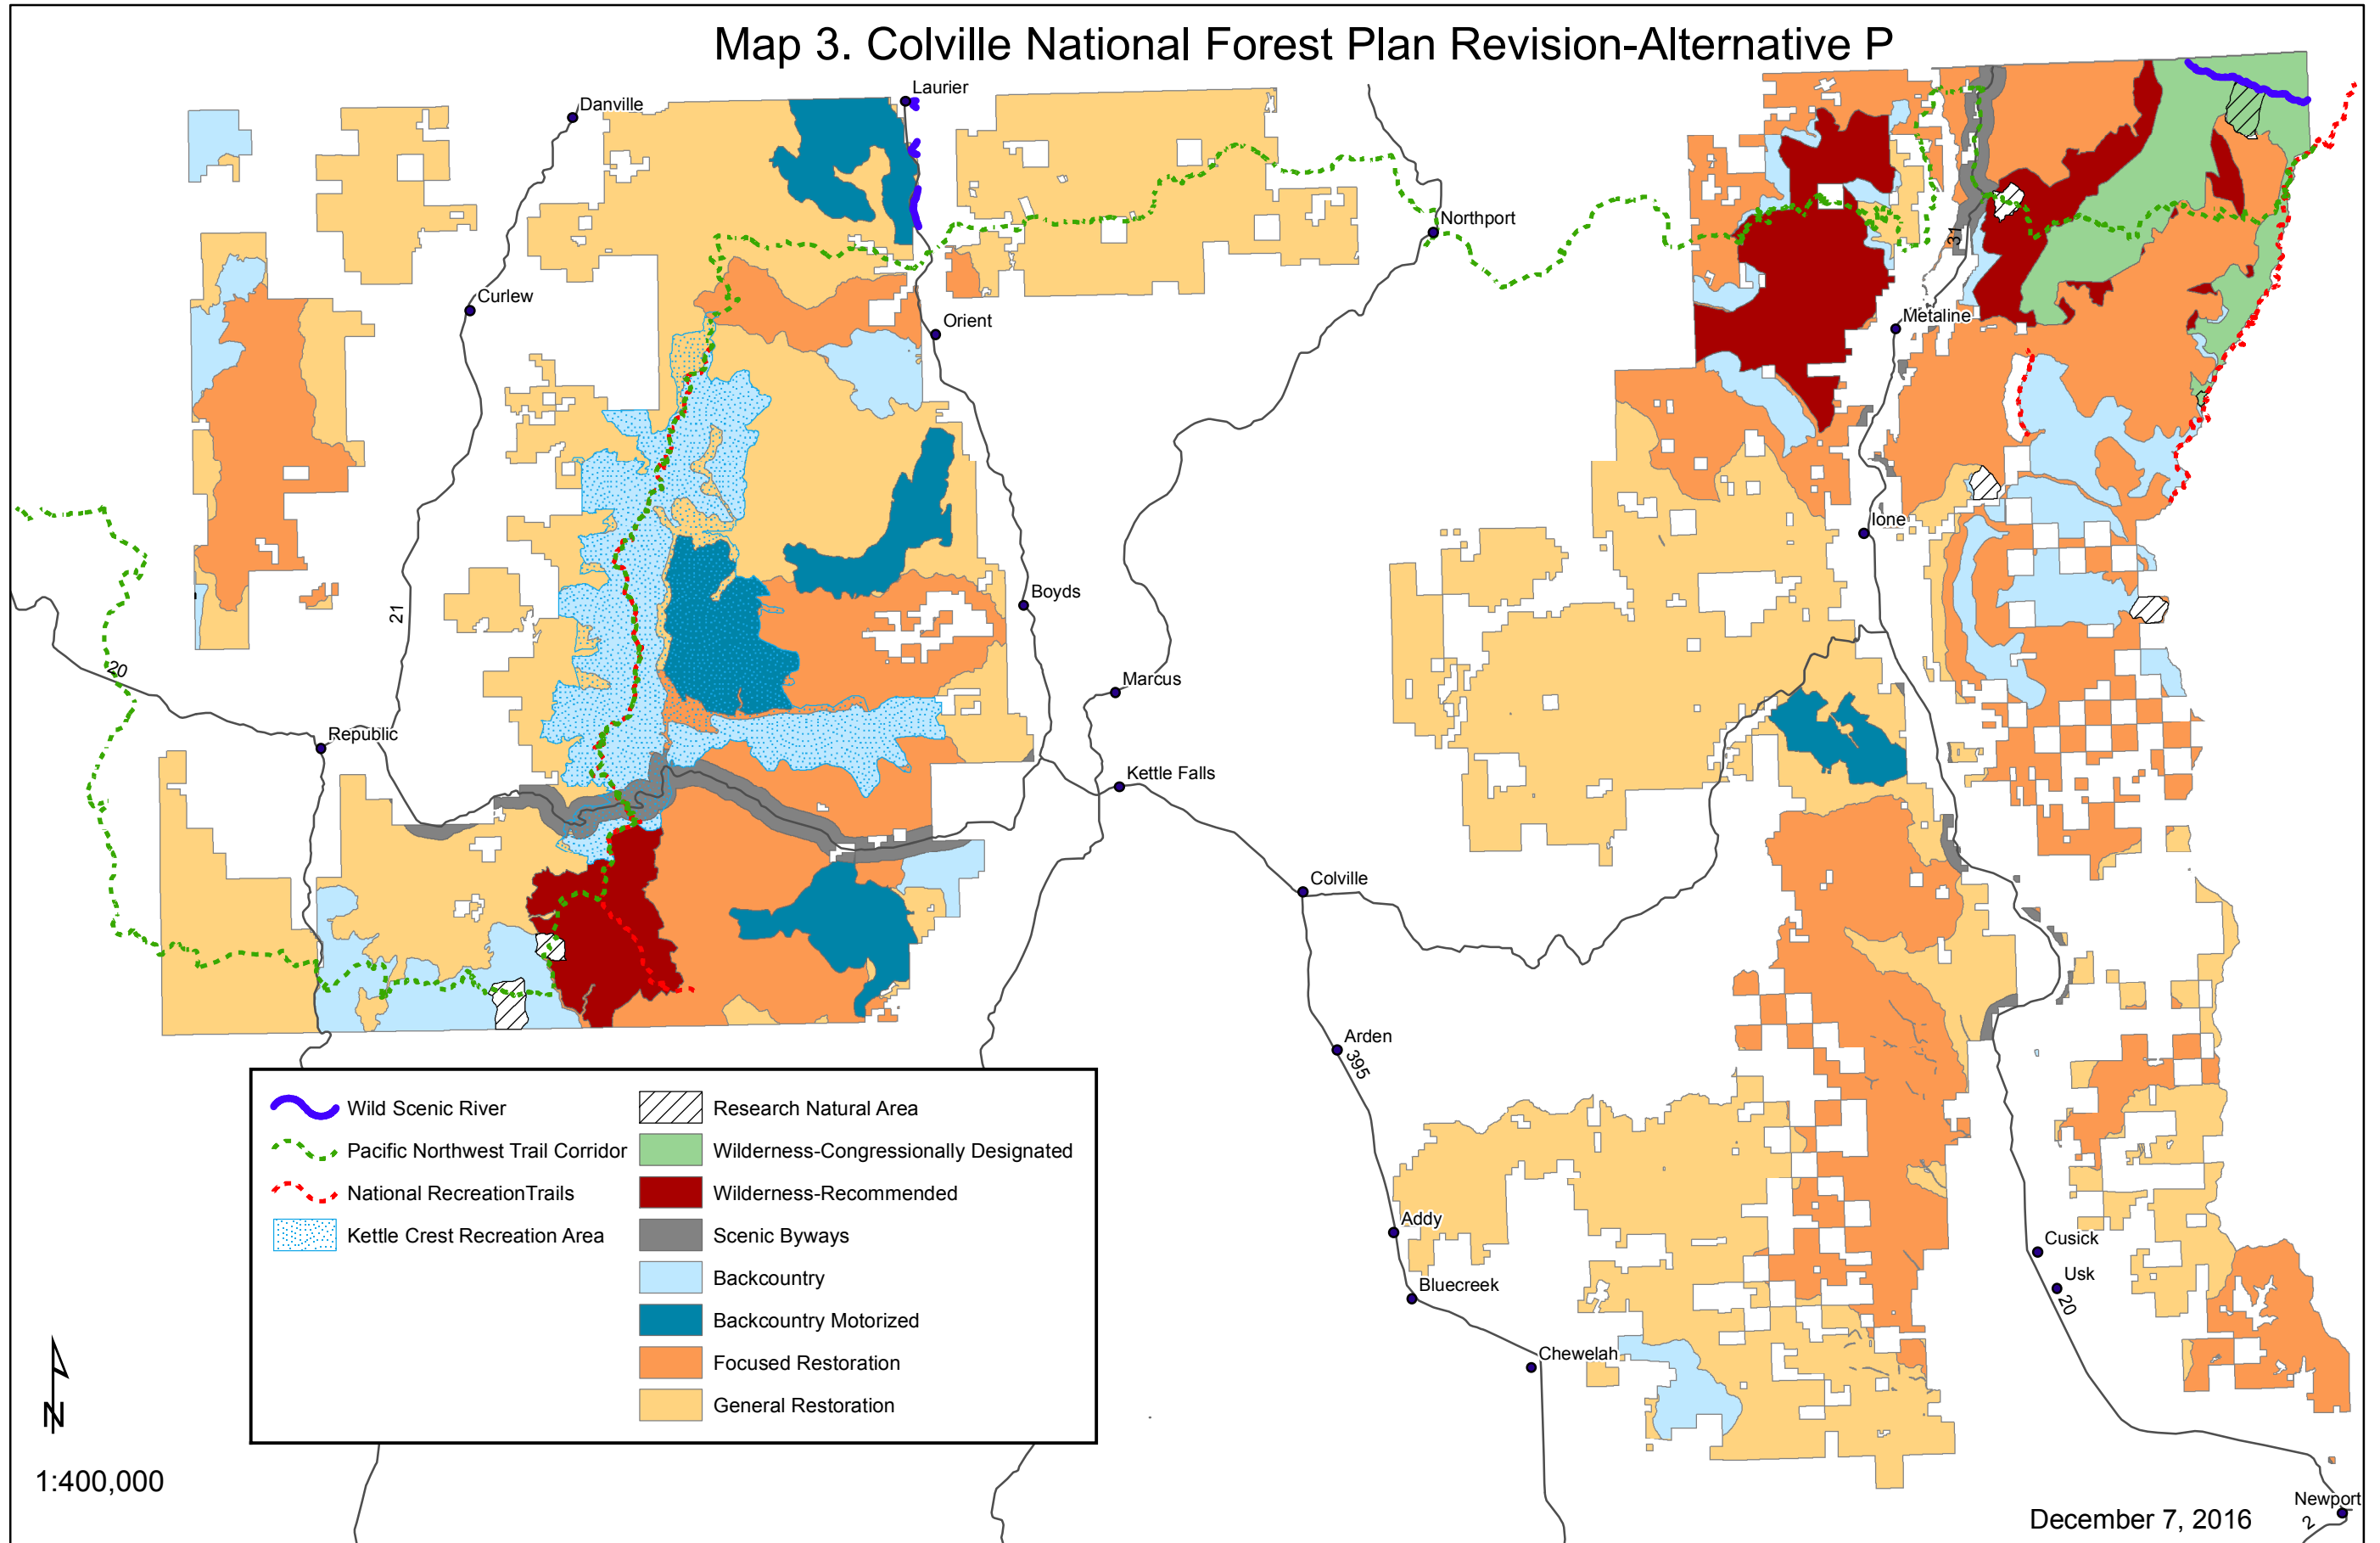

Map 3. Colville National Forest Plan Revision-Alternative P

| | |
|----------------------------------|---------------------------------------|
| Wild Scenic River | Research Natural Area |
| Pacific Northwest Trail Corridor | Wilderness-Congressionally Designated |
| National Recreation Trails | Wilderness-Recommended |
| Kettle Crest Recreation Area | Scenic Byways |
| | Backcountry |
| | Backcountry Motorized |
| | Focused Restoration |
| | General Restoration |

1:400,000

December 7, 2016