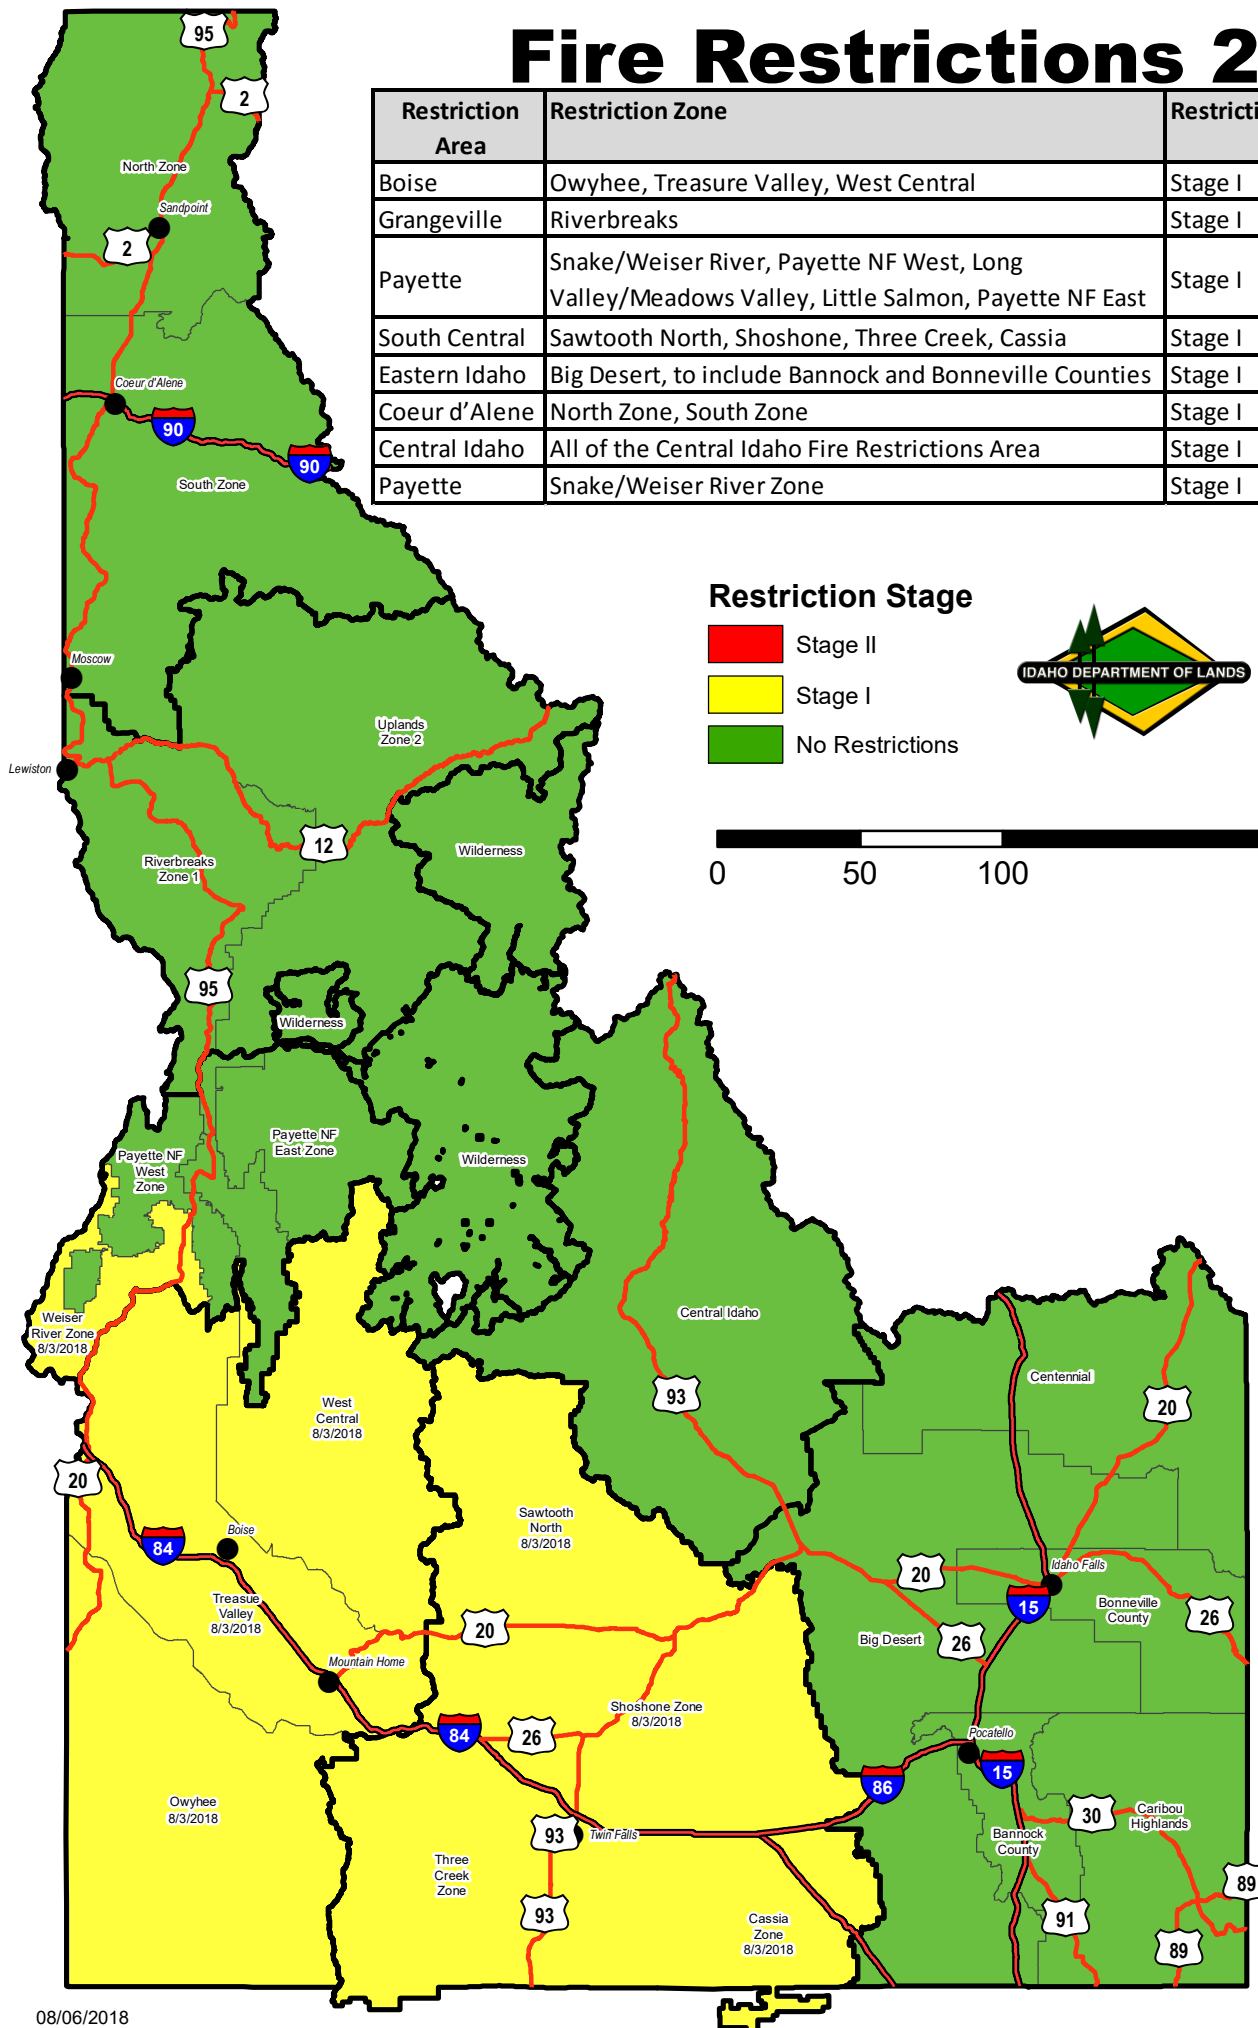

Fire Restrictions 2018

Restriction Area	Restriction Zone	Restriction	Date Enacted	Date Rescinded
Boise	Owyhee, Treasure Valley, West Central	Stage I	3-Aug-18	
Grangeville	Riverbreaks	Stage I	3-Aug-18	31-Aug-18
Payette	Snake/Weiser River, Payette NF West, Long Valley/Meadows Valley, Little Salmon, Payette NF East	Stage I	3-Aug-18	31-Aug-18
South Central	Sawtooth North, Shoshone, Three Creek, Cassia	Stage I	3-Aug-18	
Eastern Idaho	Big Desert, to include Bannock and Bonneville Counties	Stage I	6-Aug-18	31-Aug-18
Coeur d'Alene	North Zone, South Zone	Stage I	10-Aug-18	31-Aug-18
Central Idaho	All of the Central Idaho Fire Restrictions Area	Stage I	11-Aug-18	31-Aug-18
Payette	Snake/Weiser River Zone	Stage I	3-Aug-18	

Restriction Stage

- Stage II
- Stage I
- No Restrictions