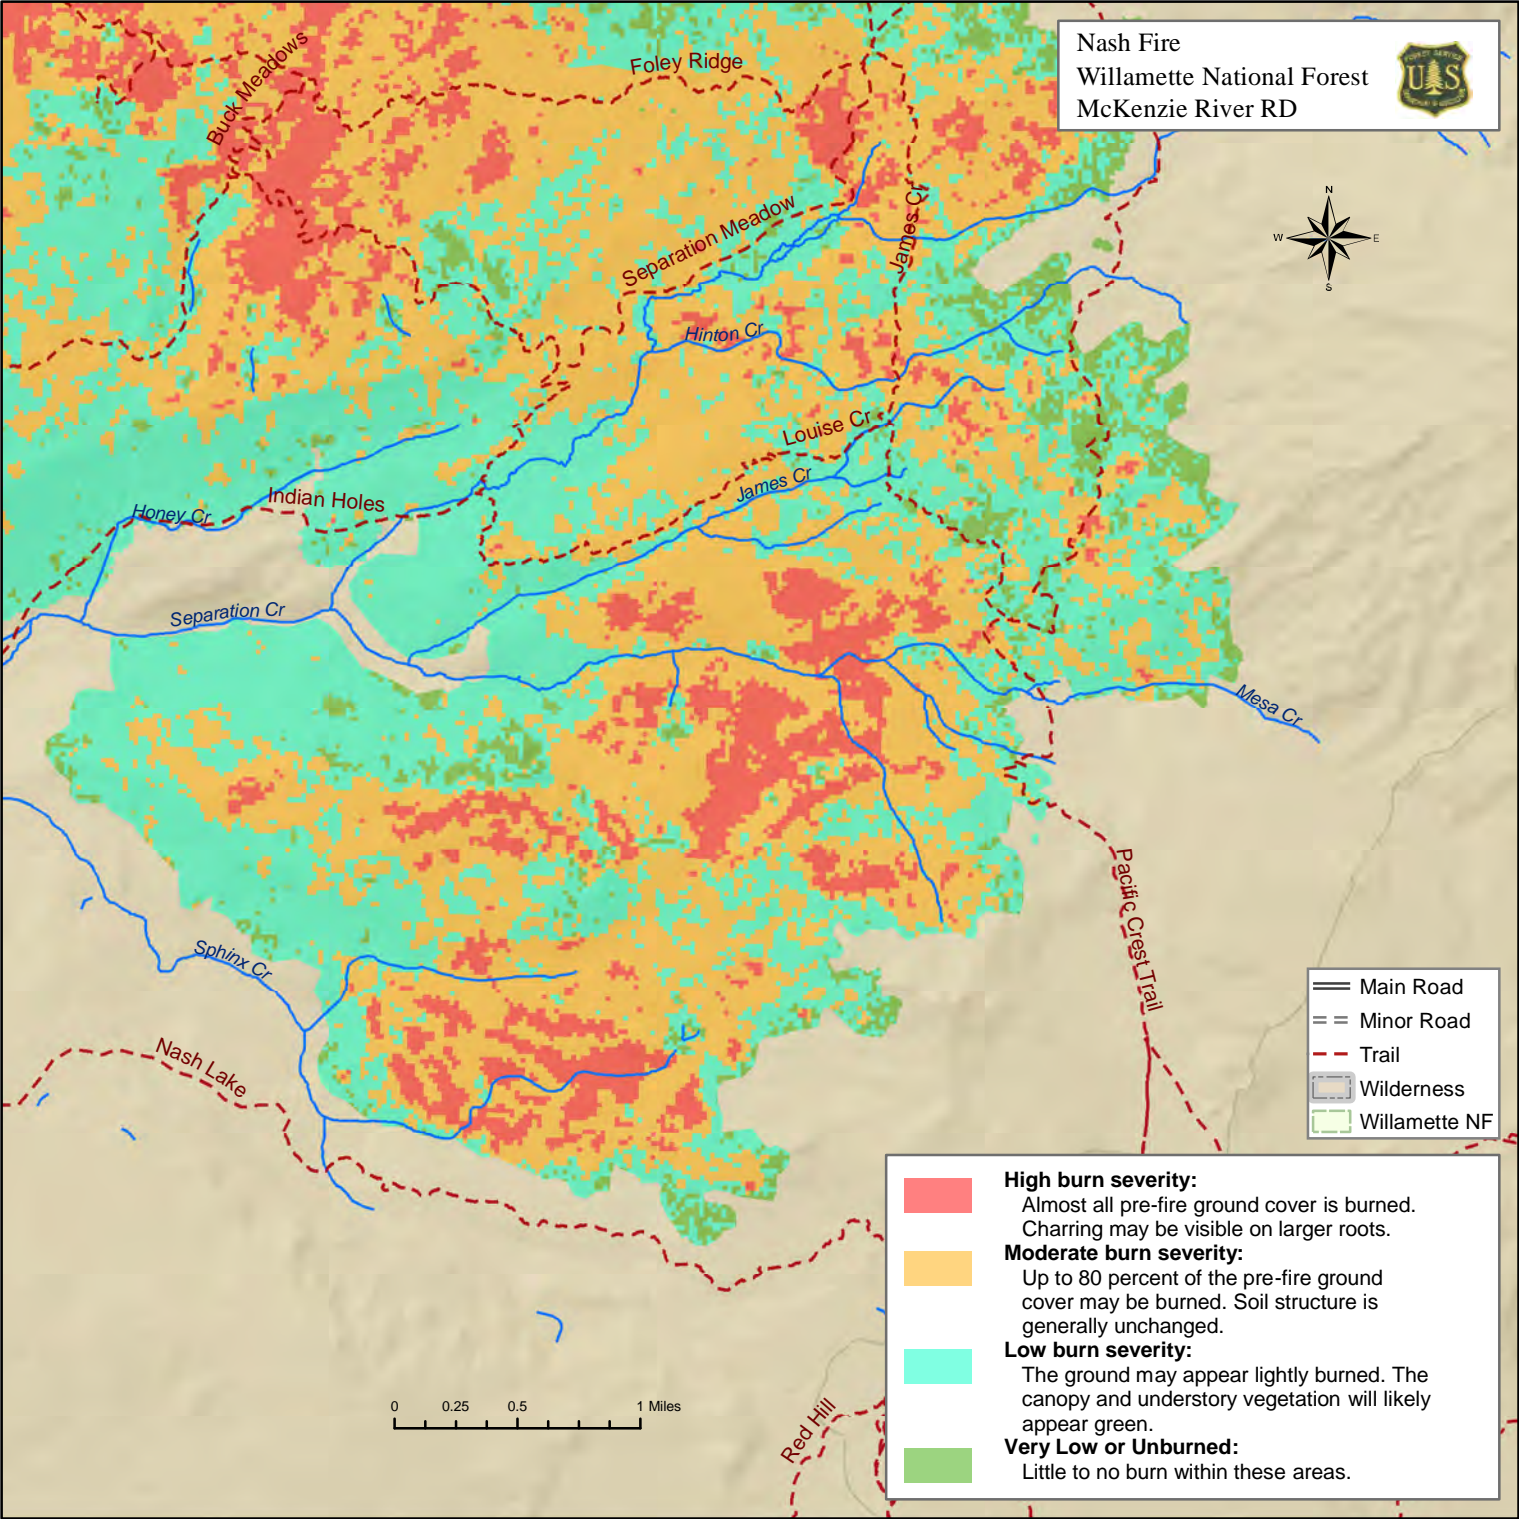

Nash Fire
 Willamette National Forest
 McKenzie River RD

- Main Road
- Minor Road
- Trail
- Wilderness
- Willamette NF

- High burn severity:**
 Almost all pre-fire ground cover is burned. Charring may be visible on larger roots.
- Moderate burn severity:**
 Up to 80 percent of the pre-fire ground cover may be burned. Soil structure is generally unchanged.
- Low burn severity:**
 The ground may appear lightly burned. The canopy and understory vegetation will likely appear green.
- Very Low or Unburned:**
 Little to no burn within these areas.