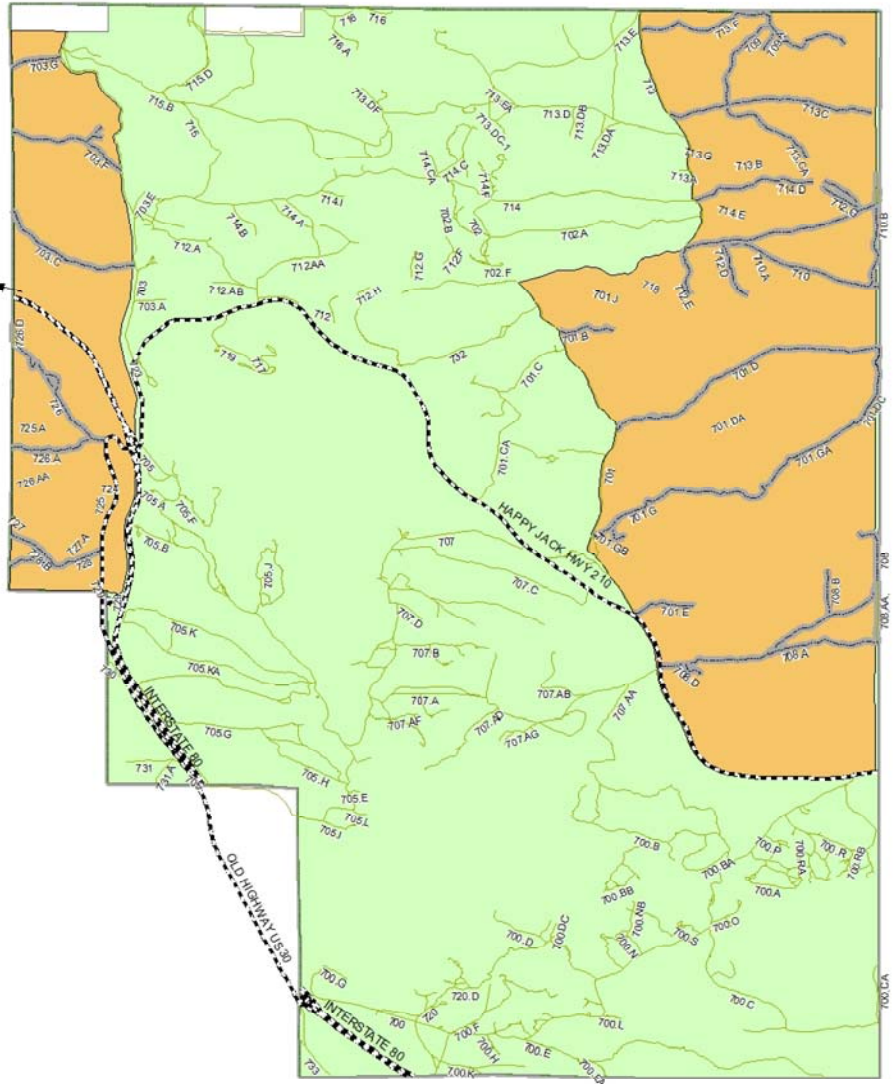

Pole Mountain Big Game Seasonal Closure Area

Legend

- ★ Closure Unit
- Interstate/Highway
- Roads not included in closure
- Seasonal Motorized Road
- Closure February 1 to May 25
- Seasonal Motorized Restricted Area February 1 to May 25
- Seasonal Restricted Area

SPH 12/18/2017

Disclaimer:
 The Forest Service uses the most current and complete data it has available. GIS data and product accuracy may vary. They may be: developed from sources of differing accuracy, accurate only at certain scales, based on modeling or interpretation, incomplete while being created or revised, have represented features not in accurate geographic locations, etc. The Forest Service makes no expressed or implied warranty, including warranty of merchantability and fitness, with respect to the character, function, or capabilities of the data or their appropriateness for any user's purposes. The Forest Service reserves the right to correct, update, modify, or replace this geospatial information based on new inventories, new or revised information, and if necessary in conjunction with other federal, state or local public agencies or the public in general as required by policy or regulation. Previous recipients of the products may not be notified unless required by policy or regulation. For more information, contact the Medicine Bow - Routt National Forests and Thunder Basin National Grassland Supervisor's Office (2468 Jackson Street, Laramie, WY 82070, 307-745-2300).