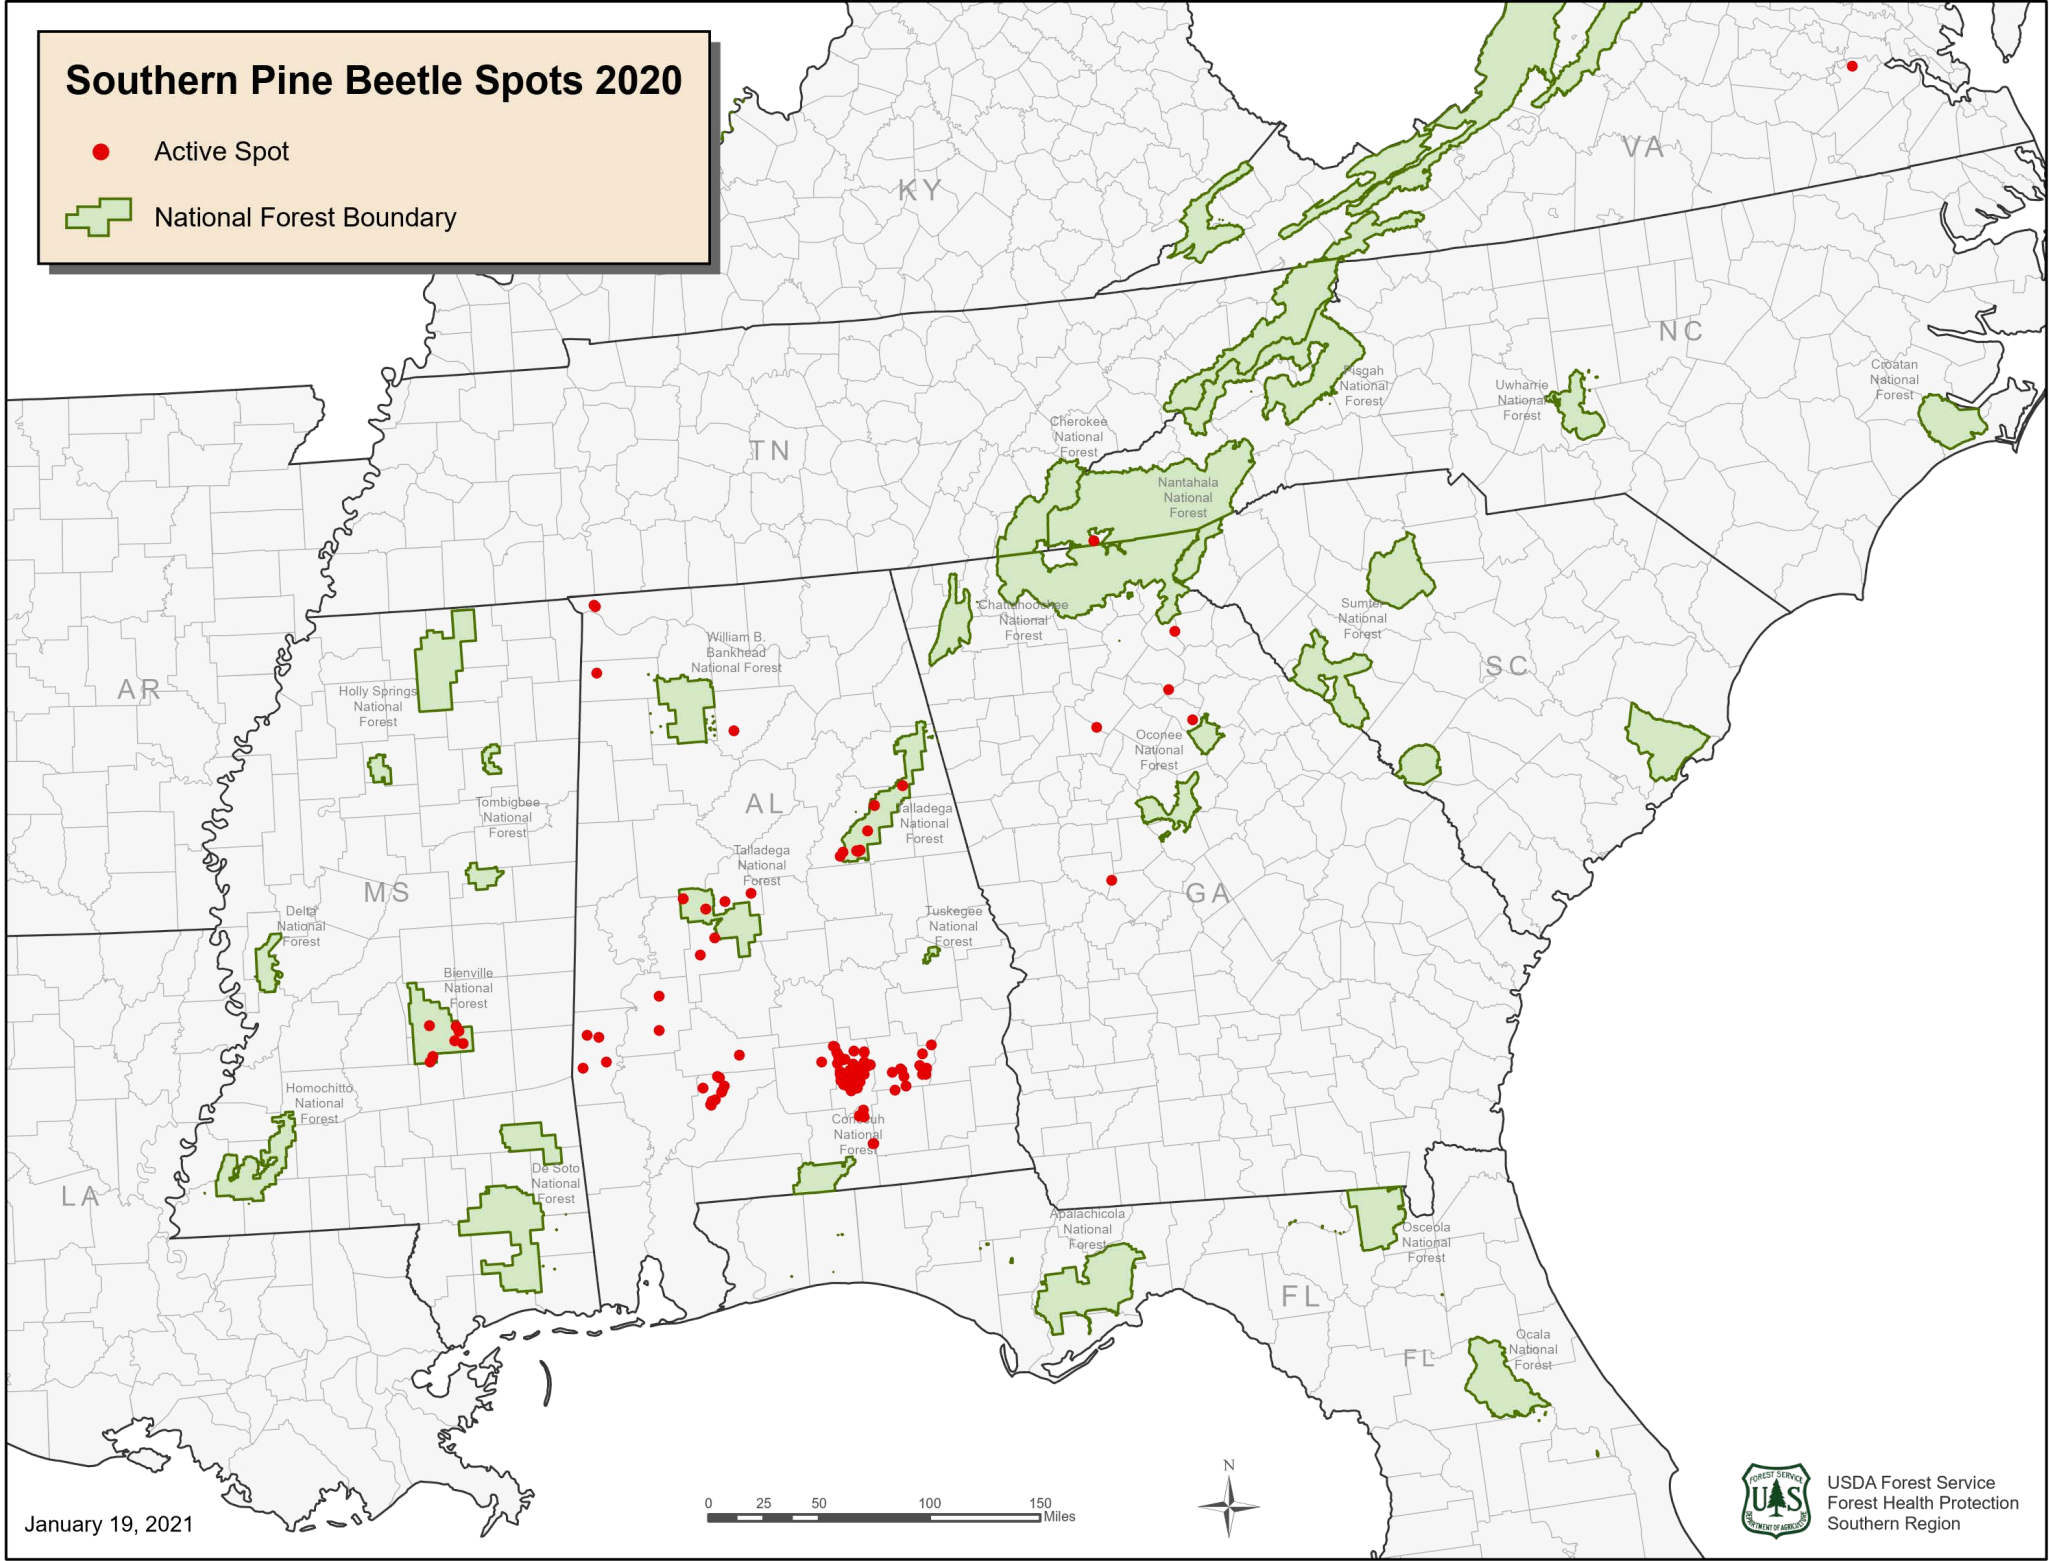

Southern Pine Beetle Spots 2020

● Active Spot

■ National Forest Boundary

January 19, 2021

0 25 50 100 150 Miles

USDA Forest Service
Forest Health Protection
Southern Region