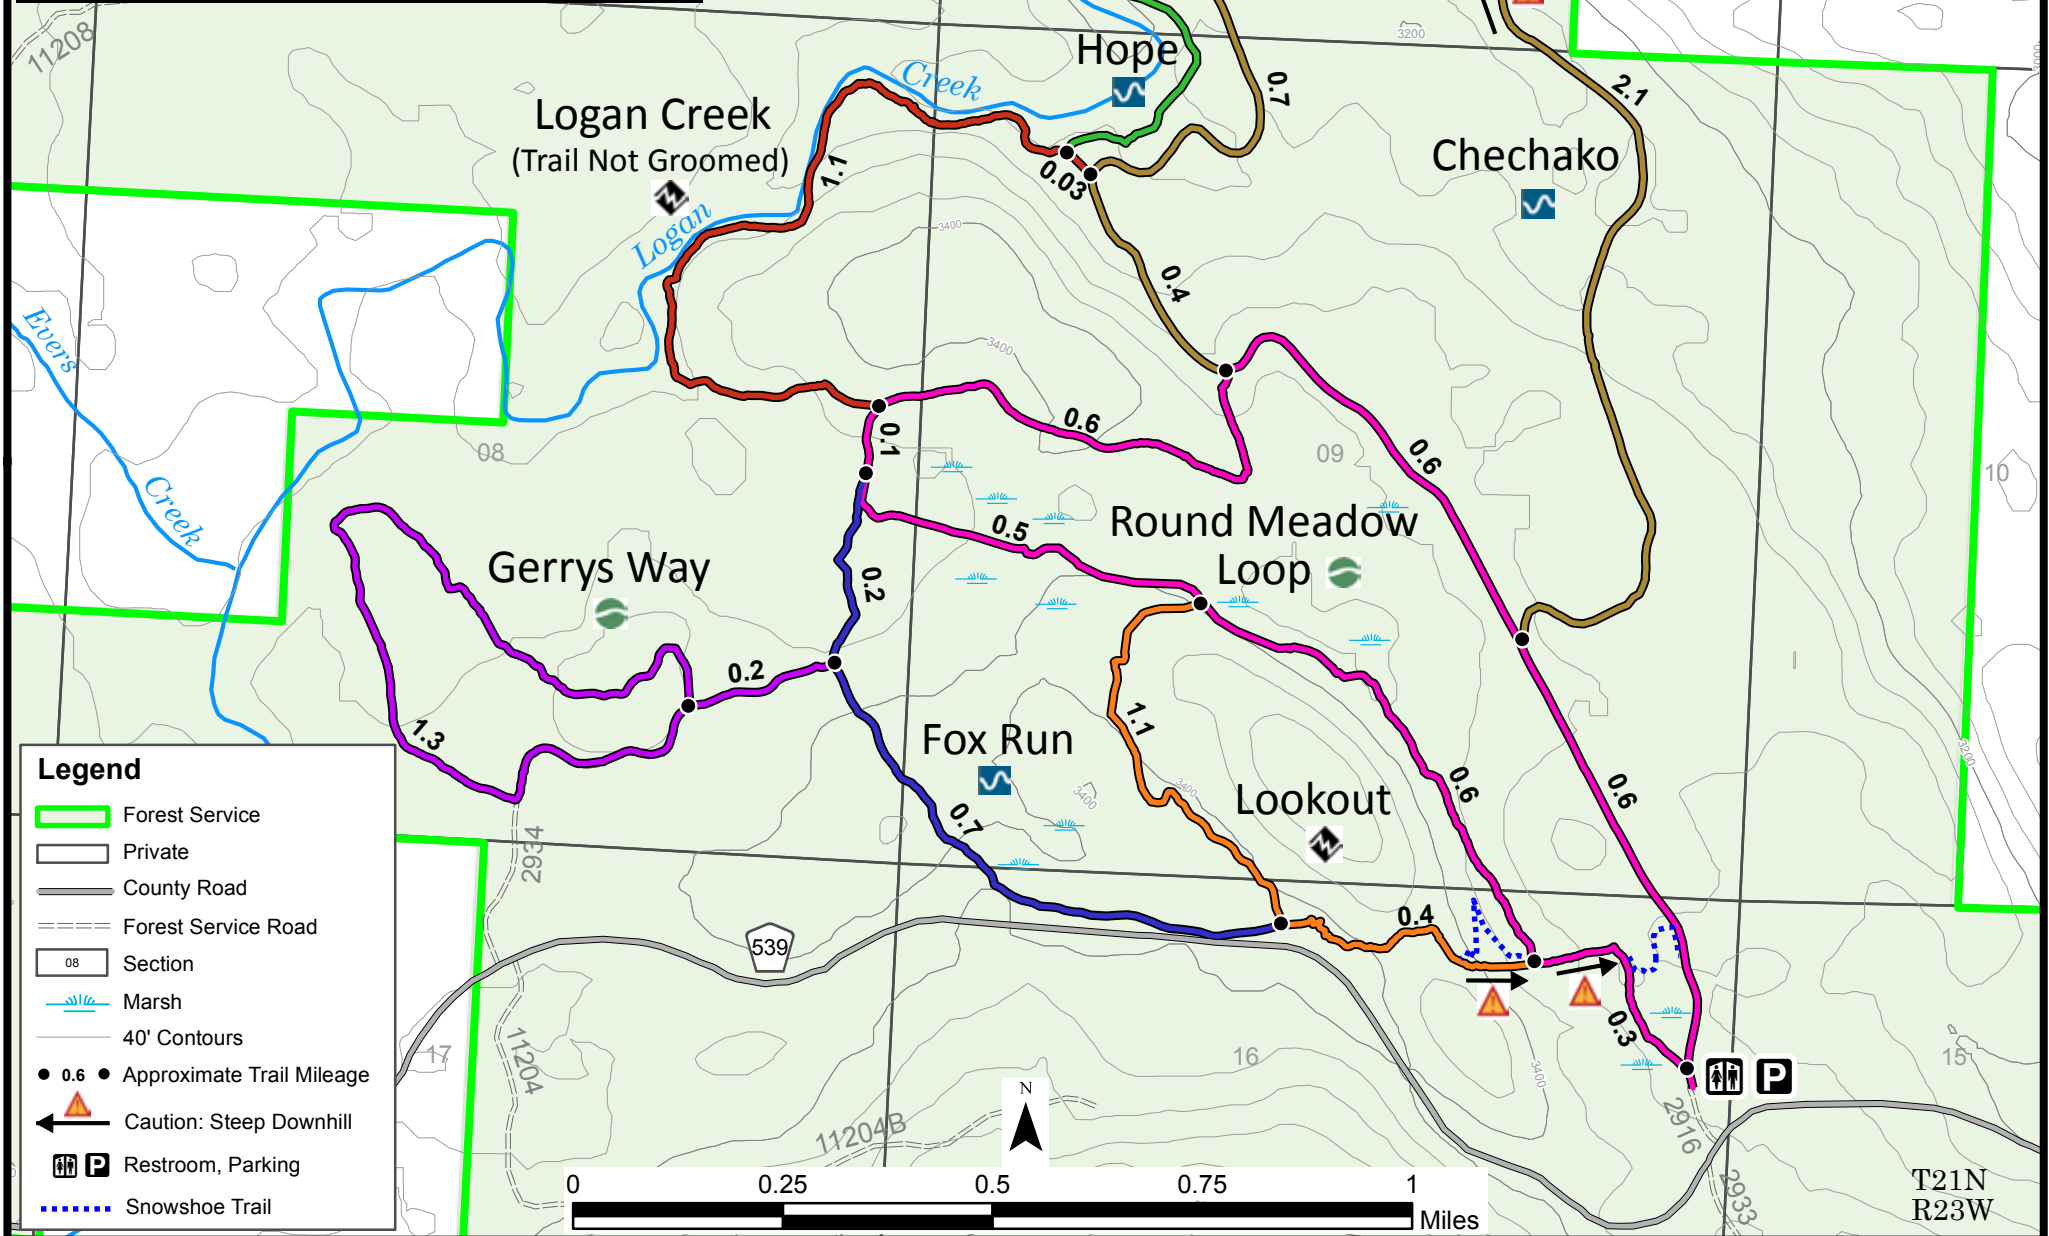

Trail Name	Rating	Miles
Chechako	Intermediate	3.2
Fox Run	Intermediate	0.9
Gerrys Way	Easy	1.5
Hope	Intermediate	1.1
Logan Creek	Difficult	1.1
Lookout	Difficult	1.5
Round Meadow Loop	Easy	3.3

Flathead National Forest
Tally Lake Ranger District

Round Meadow Winter Trails

Legend

- Forest Service
- Private
- County Road
- Forest Service Road
- Section
- Marsh
- 40' Contours
- 0.6 • Approximate Trail Mileage
- Caution: Steep Downhill
- Restroom, Parking
- Snowshoe Trail