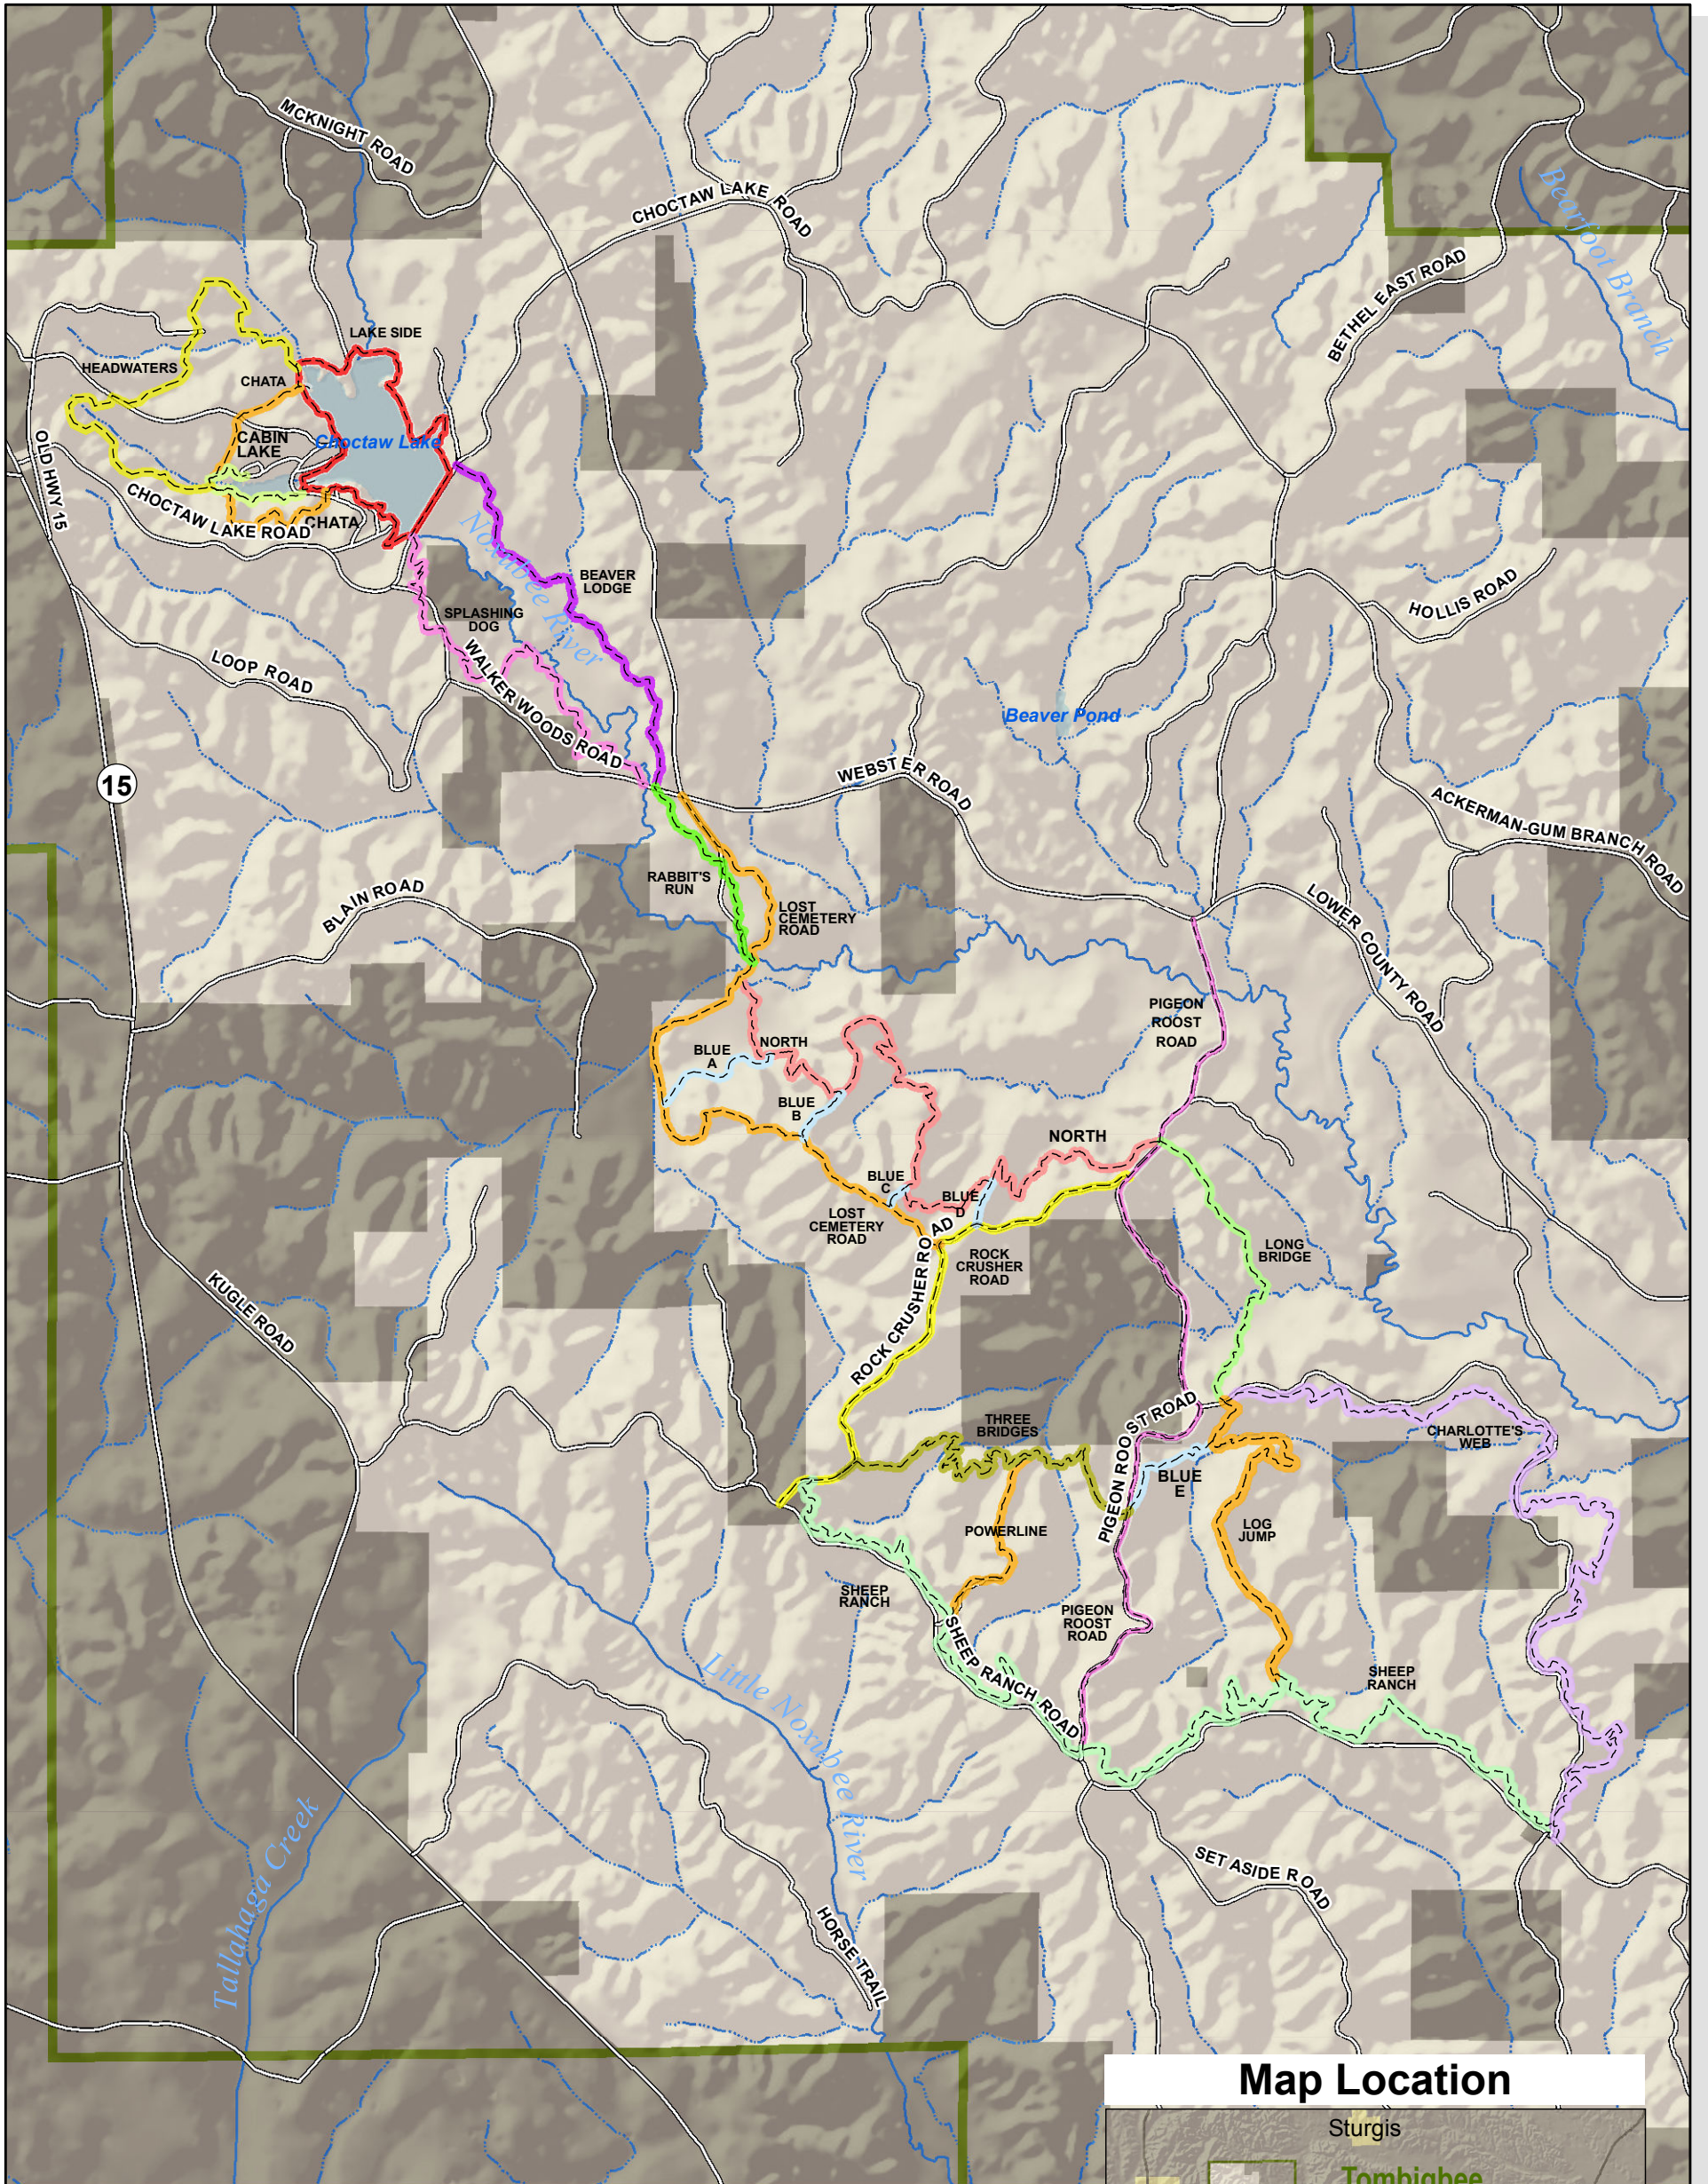

# NOXUBEE HILLS TRAIL SYSTEM

## TOMBIGBEE NATIONAL FOREST - TOMBIGBEE RANGER DISTRICT

### LEGEND

- Trails**  
Uniquely Color Highlighted For Easier Identification
- Non-National Forest Lands
  - National Forest Lands