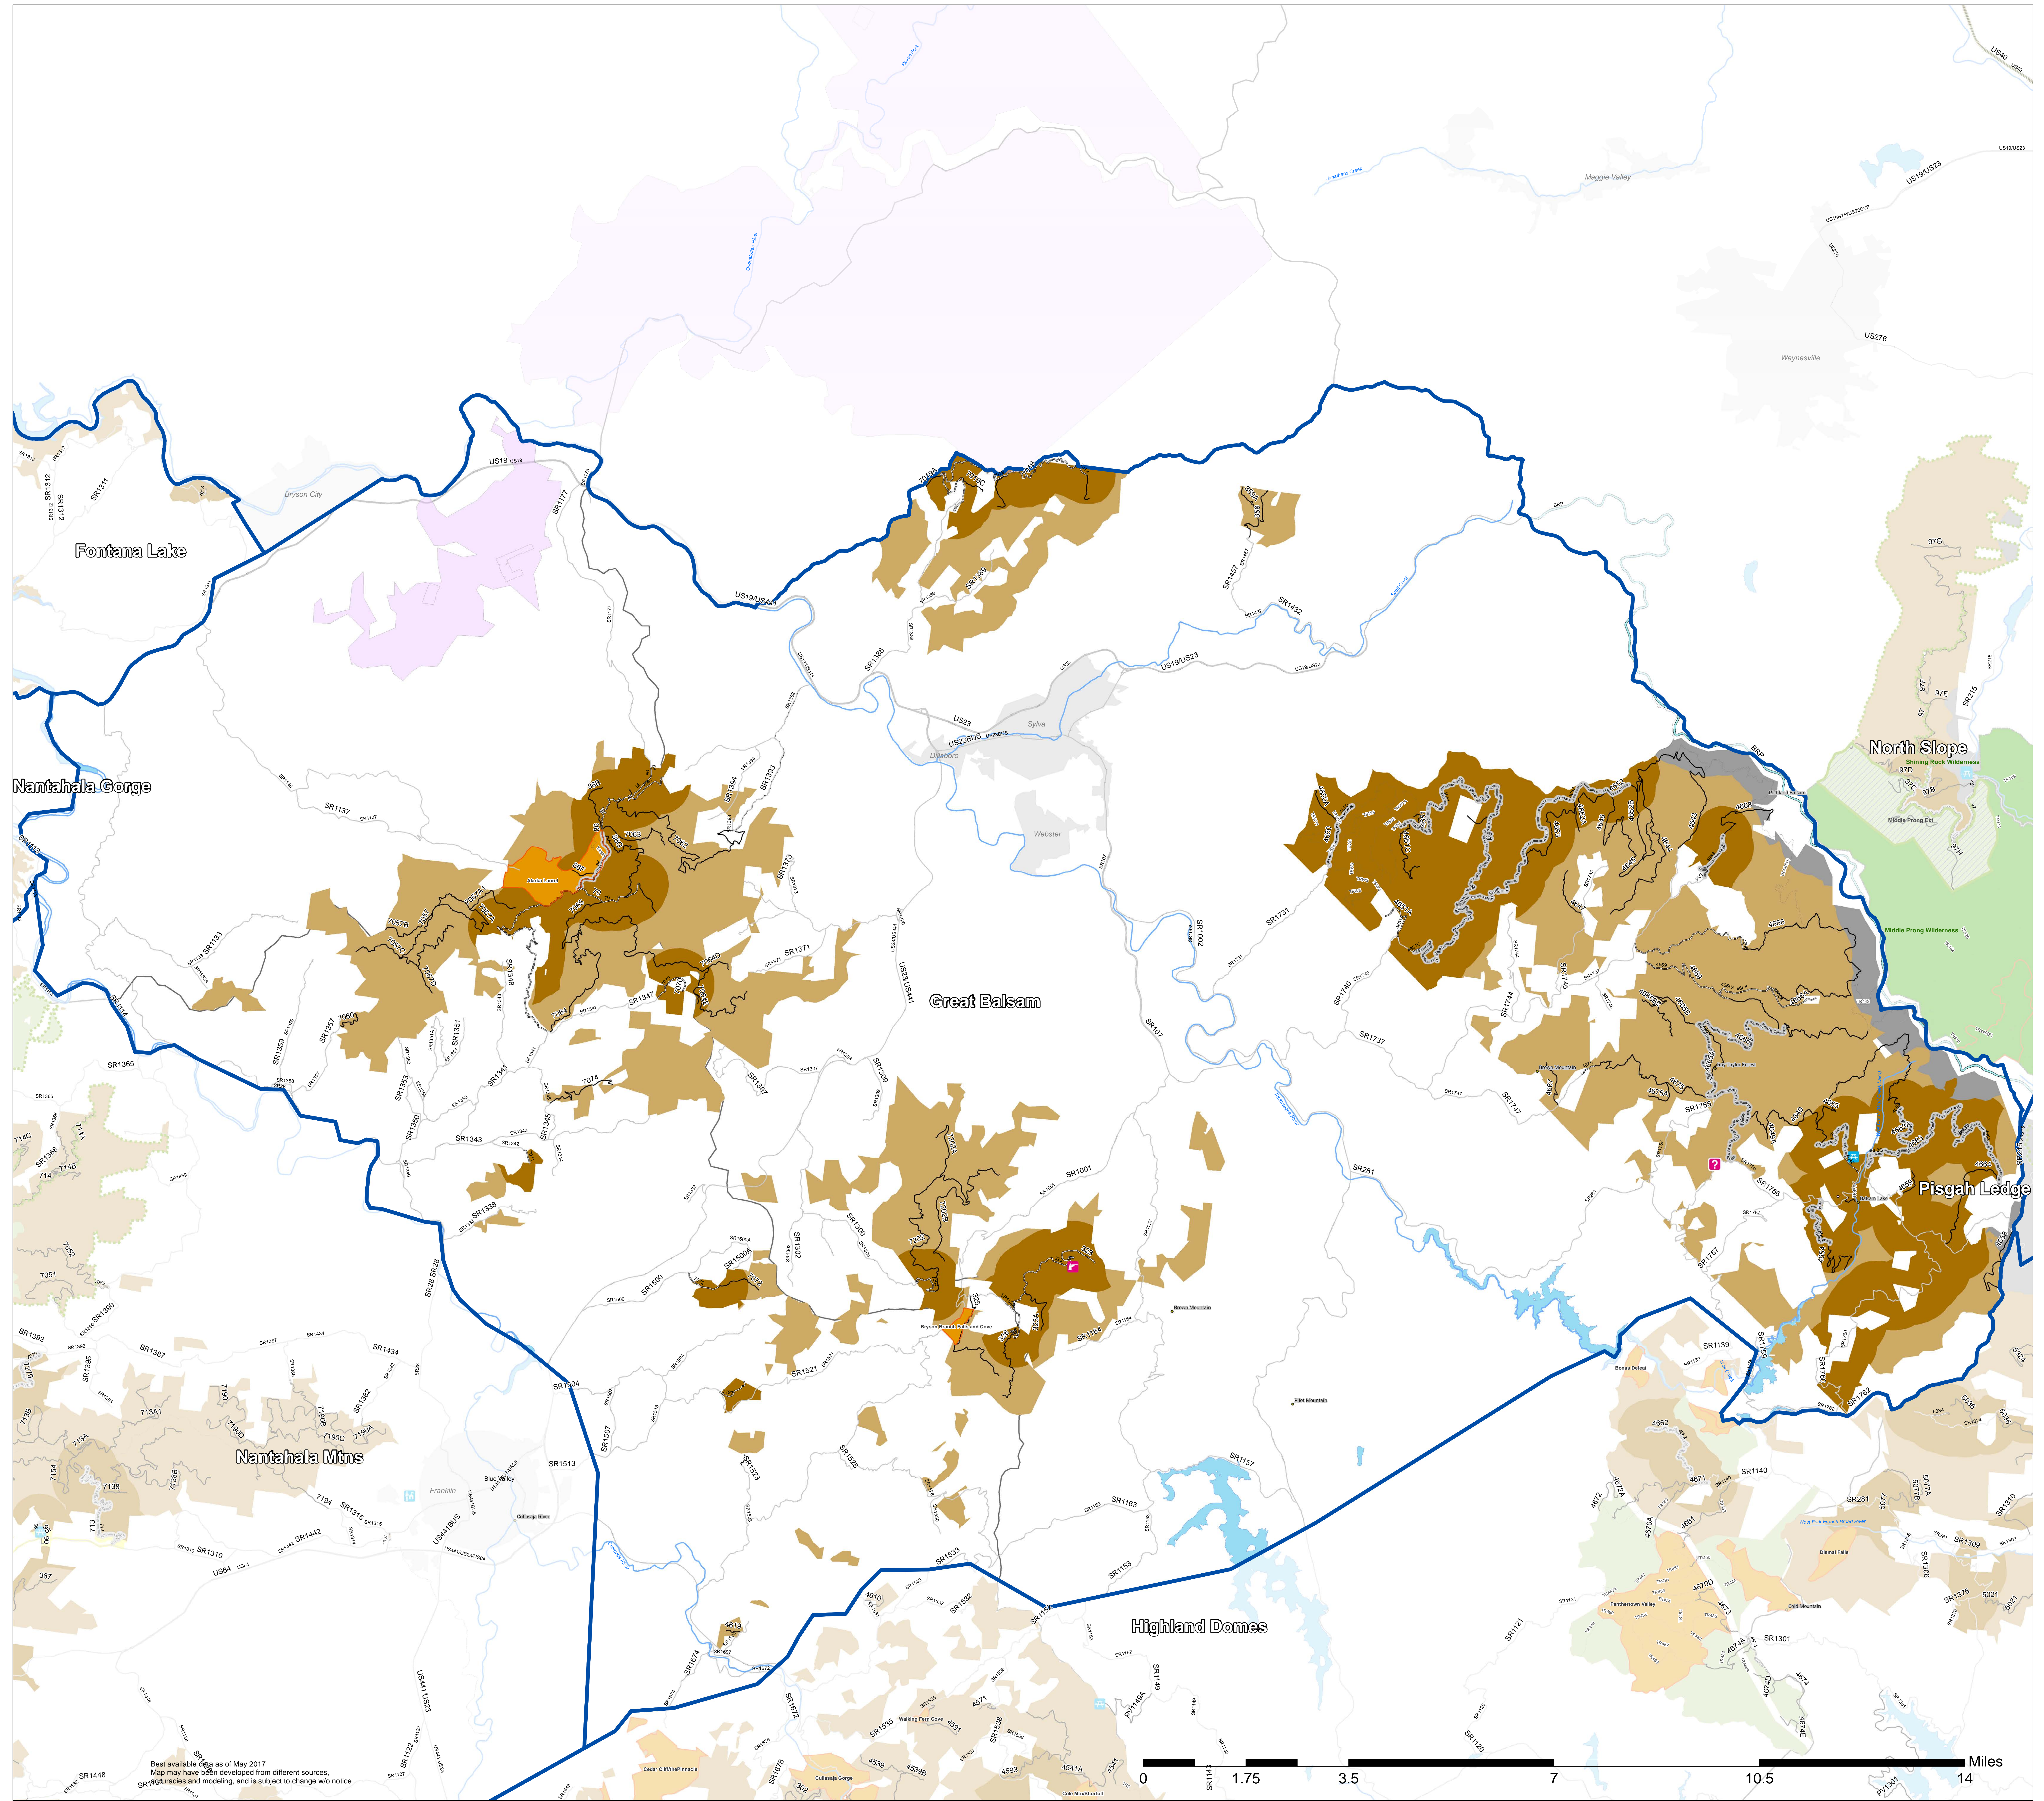

Pre-Draft May 2017 Management Areas Nantahala & Pisgah National Forest Great Balsam Geographic Area

1:48,000

Legend

- Geographic Areas
- *Proposed by the Public for FS Analysis as Recommended Wilderness - since Summer 2016
- *Proposed by the FS for EIS Analysis as Recommended Wilderness - Summer 2016
- Inventoried Roadless Areas
- Interface
- Matrix
- Backcountry, Including Inventoried Roadless Areas
- Appalachian Trail
- Experimental Forests
- Special Interest Areas & Research Natural Areas
- Cradle of Forestry
- Blue Ridge Parkway & Byways
- Trail of Tears & Overmountain Victory Trail
- Wild and Scenic River Corridor
- Wilderness Study Area
- Wilderness
- Roan Mountain
- Developed Recreation Sites
- Admin Sites
- Full SIA Boundary

Roads

SYMBOL

- 1 Roads Open to All Vehicles, Yearlong
- 2 Roads Open to All Vehicles, Seasonal
- 3 Roads Open to Highway Legal Vehicles Only, Yearlong
- 4 Roads Open to Highway Legal Vehicles Only, Seasonal
- 11 Special Designation, Yearlong
- 12 Special Designation, Seasonal
- 13 Interstate
- 14 State or US Highway
- 15 Other Public Roads
- Closed FS Roads
- Trails
- Municipalities-NC

DRAFT DRAFT DRAFT

May 2017 - Under Development