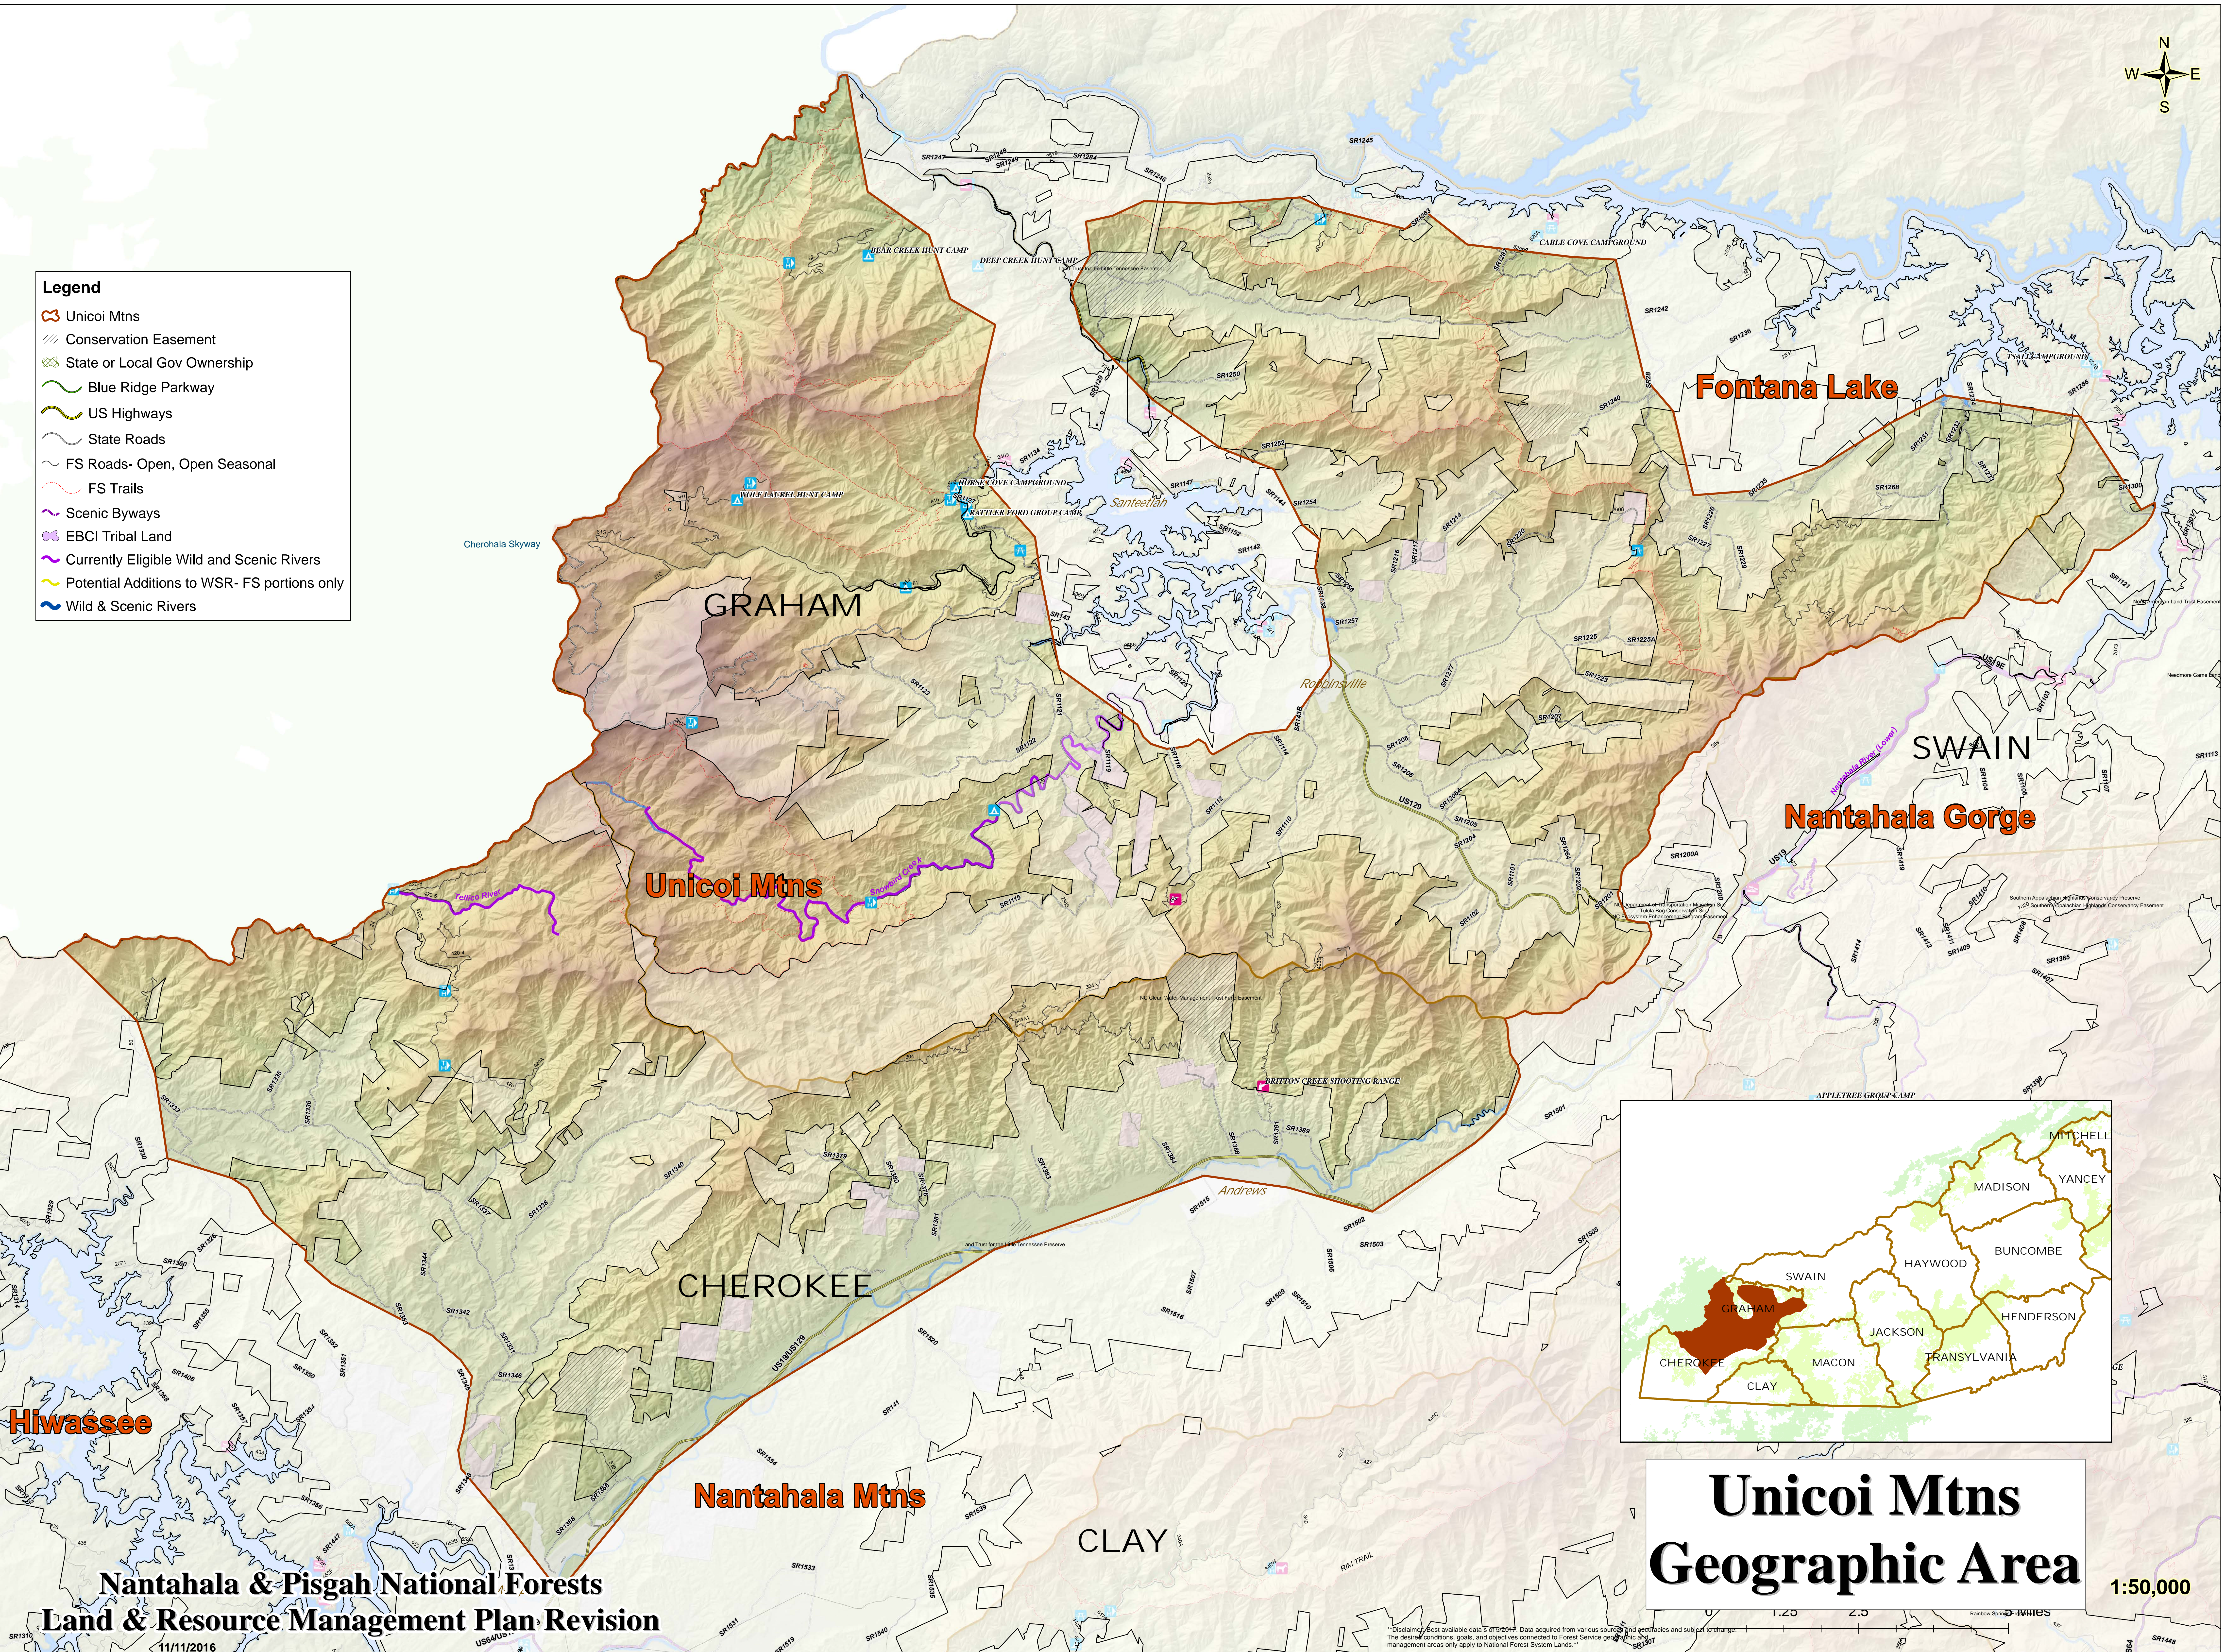

1. **Legend**
2. Unicoi Mtns
   - Conservation Easement
   - State or Local Gov Ownership
   - Blue Ridge Parkway
   - US Highways
   - State Roads
   - FS Roads- Open, Open Seasonal
   - FS Trails
   - Scenic Byways
   - EBCI Tribal Land
   - Currently Eligible Wild and Scenic Rivers
   - Potential Additions to WSR- FS portions only
   - Wild & Scenic Rivers

Unicoi Mtns Geographic Area

1:50,000

**Nantahala & Pisgah National Forests
Land & Resource Management Plan Revision**

11/11/2016