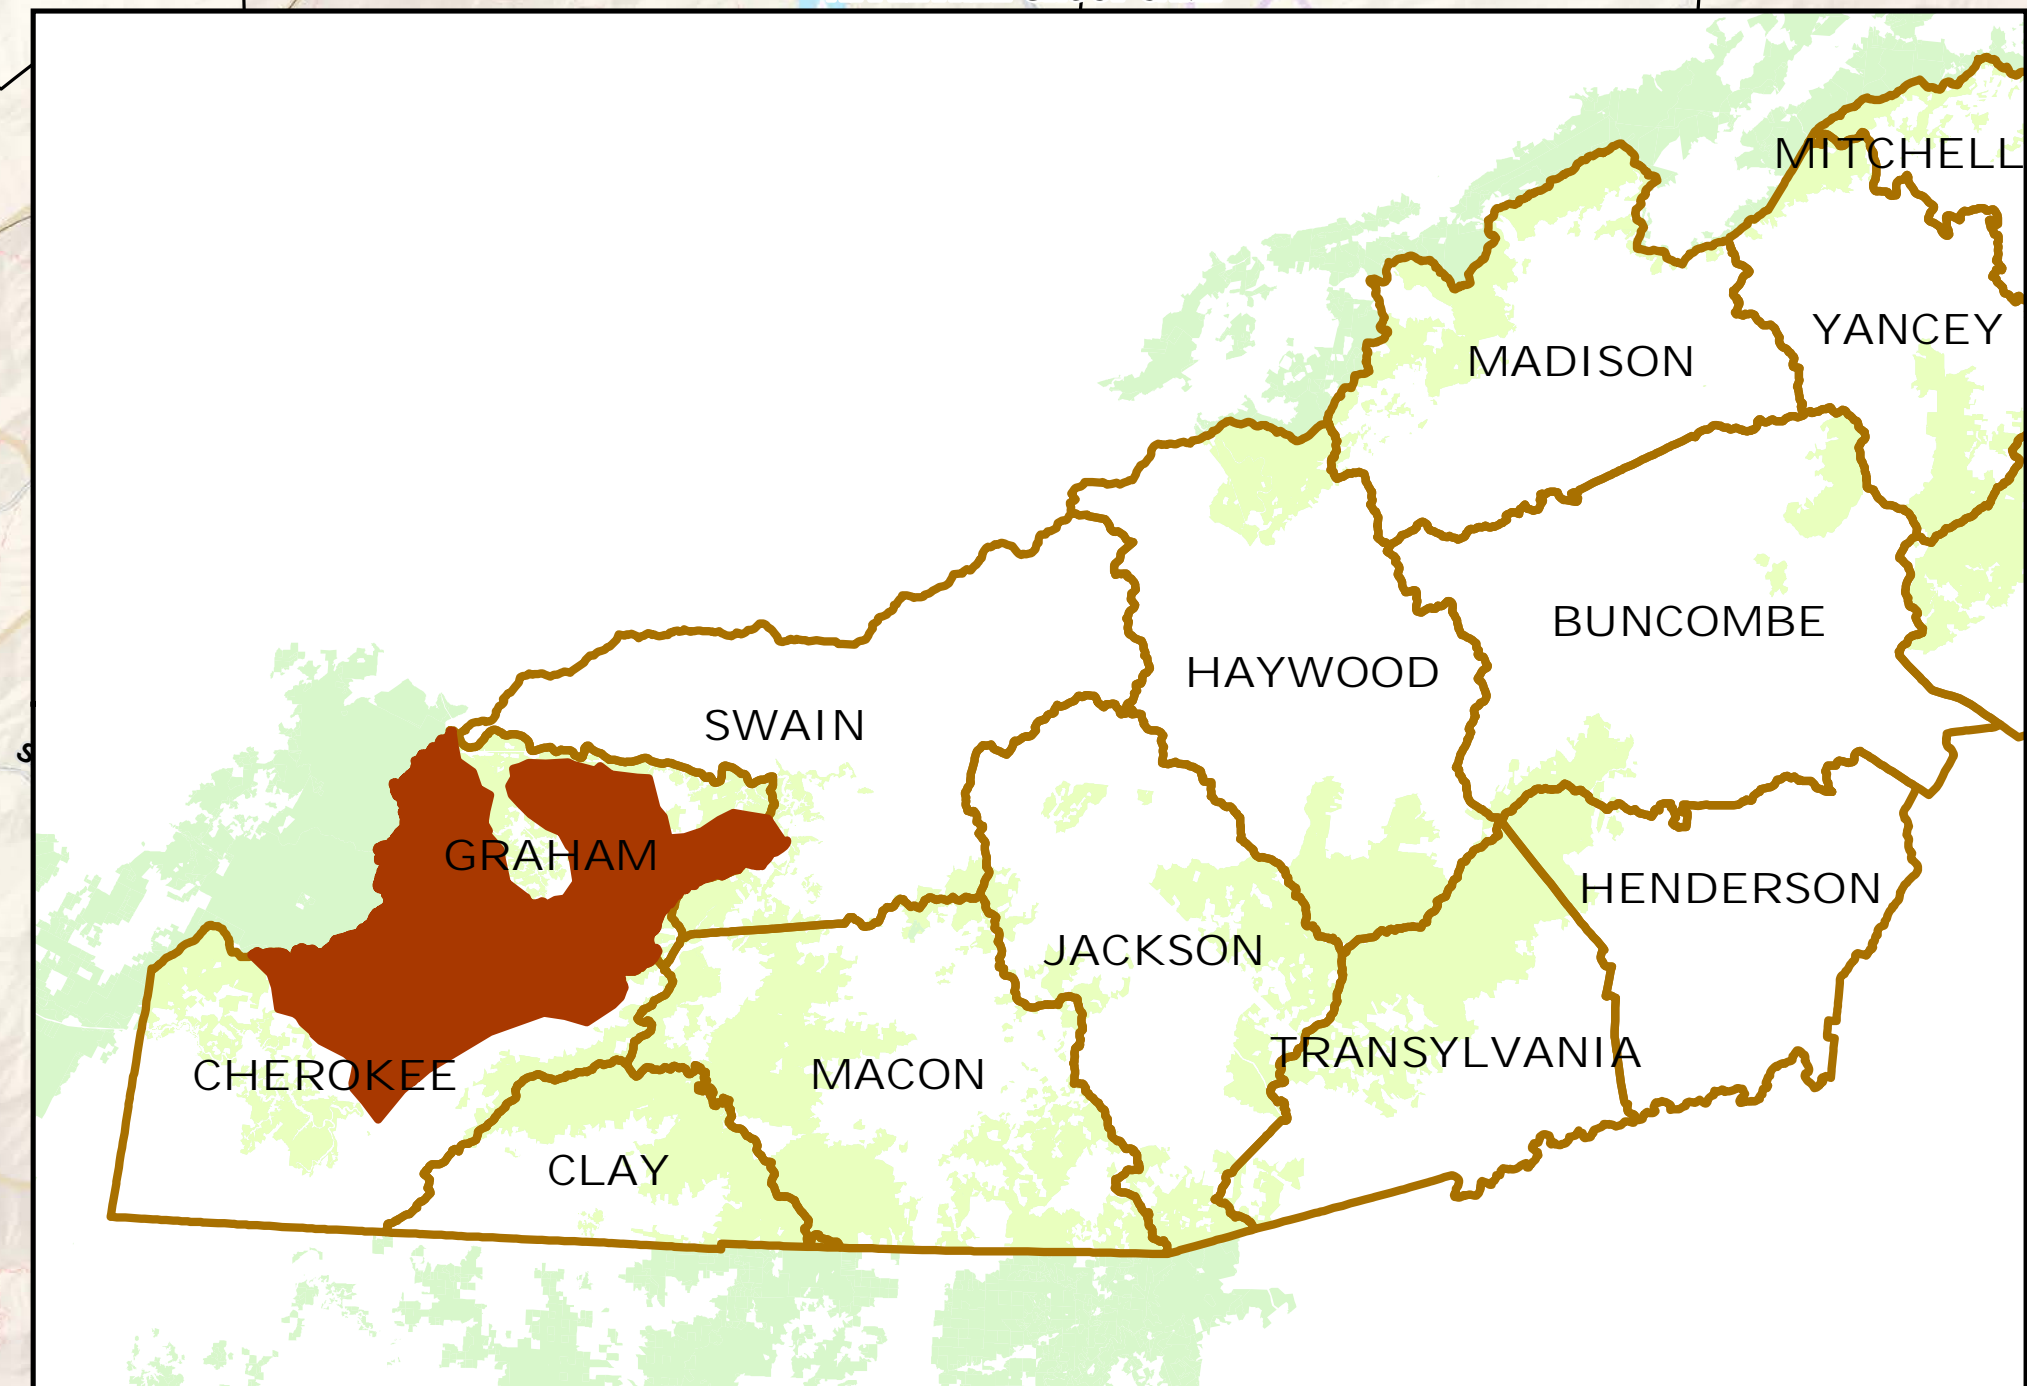

1. **Legend**
2. Unicoi Mtns
   - Conservation Easement
   - State or Local Gov Ownership
   - Blue Ridge Parkway
   - US Highways
   - State Roads
   - FS Roads- Open, Open Seasonal
   - FS Trails
   - Scenic Byways
   - EBCI Tribal Land
   - Currently Eligible Wild and Scenic Rivers
   - Potential Additions to WSR- FS portions only
   - Wild & Scenic Rivers

Unicoi Mtns Geographic Area

1:50,000

**Nantahala & Pisgah National Forests
Land & Resource Management Plan Revision**

11/11/2016