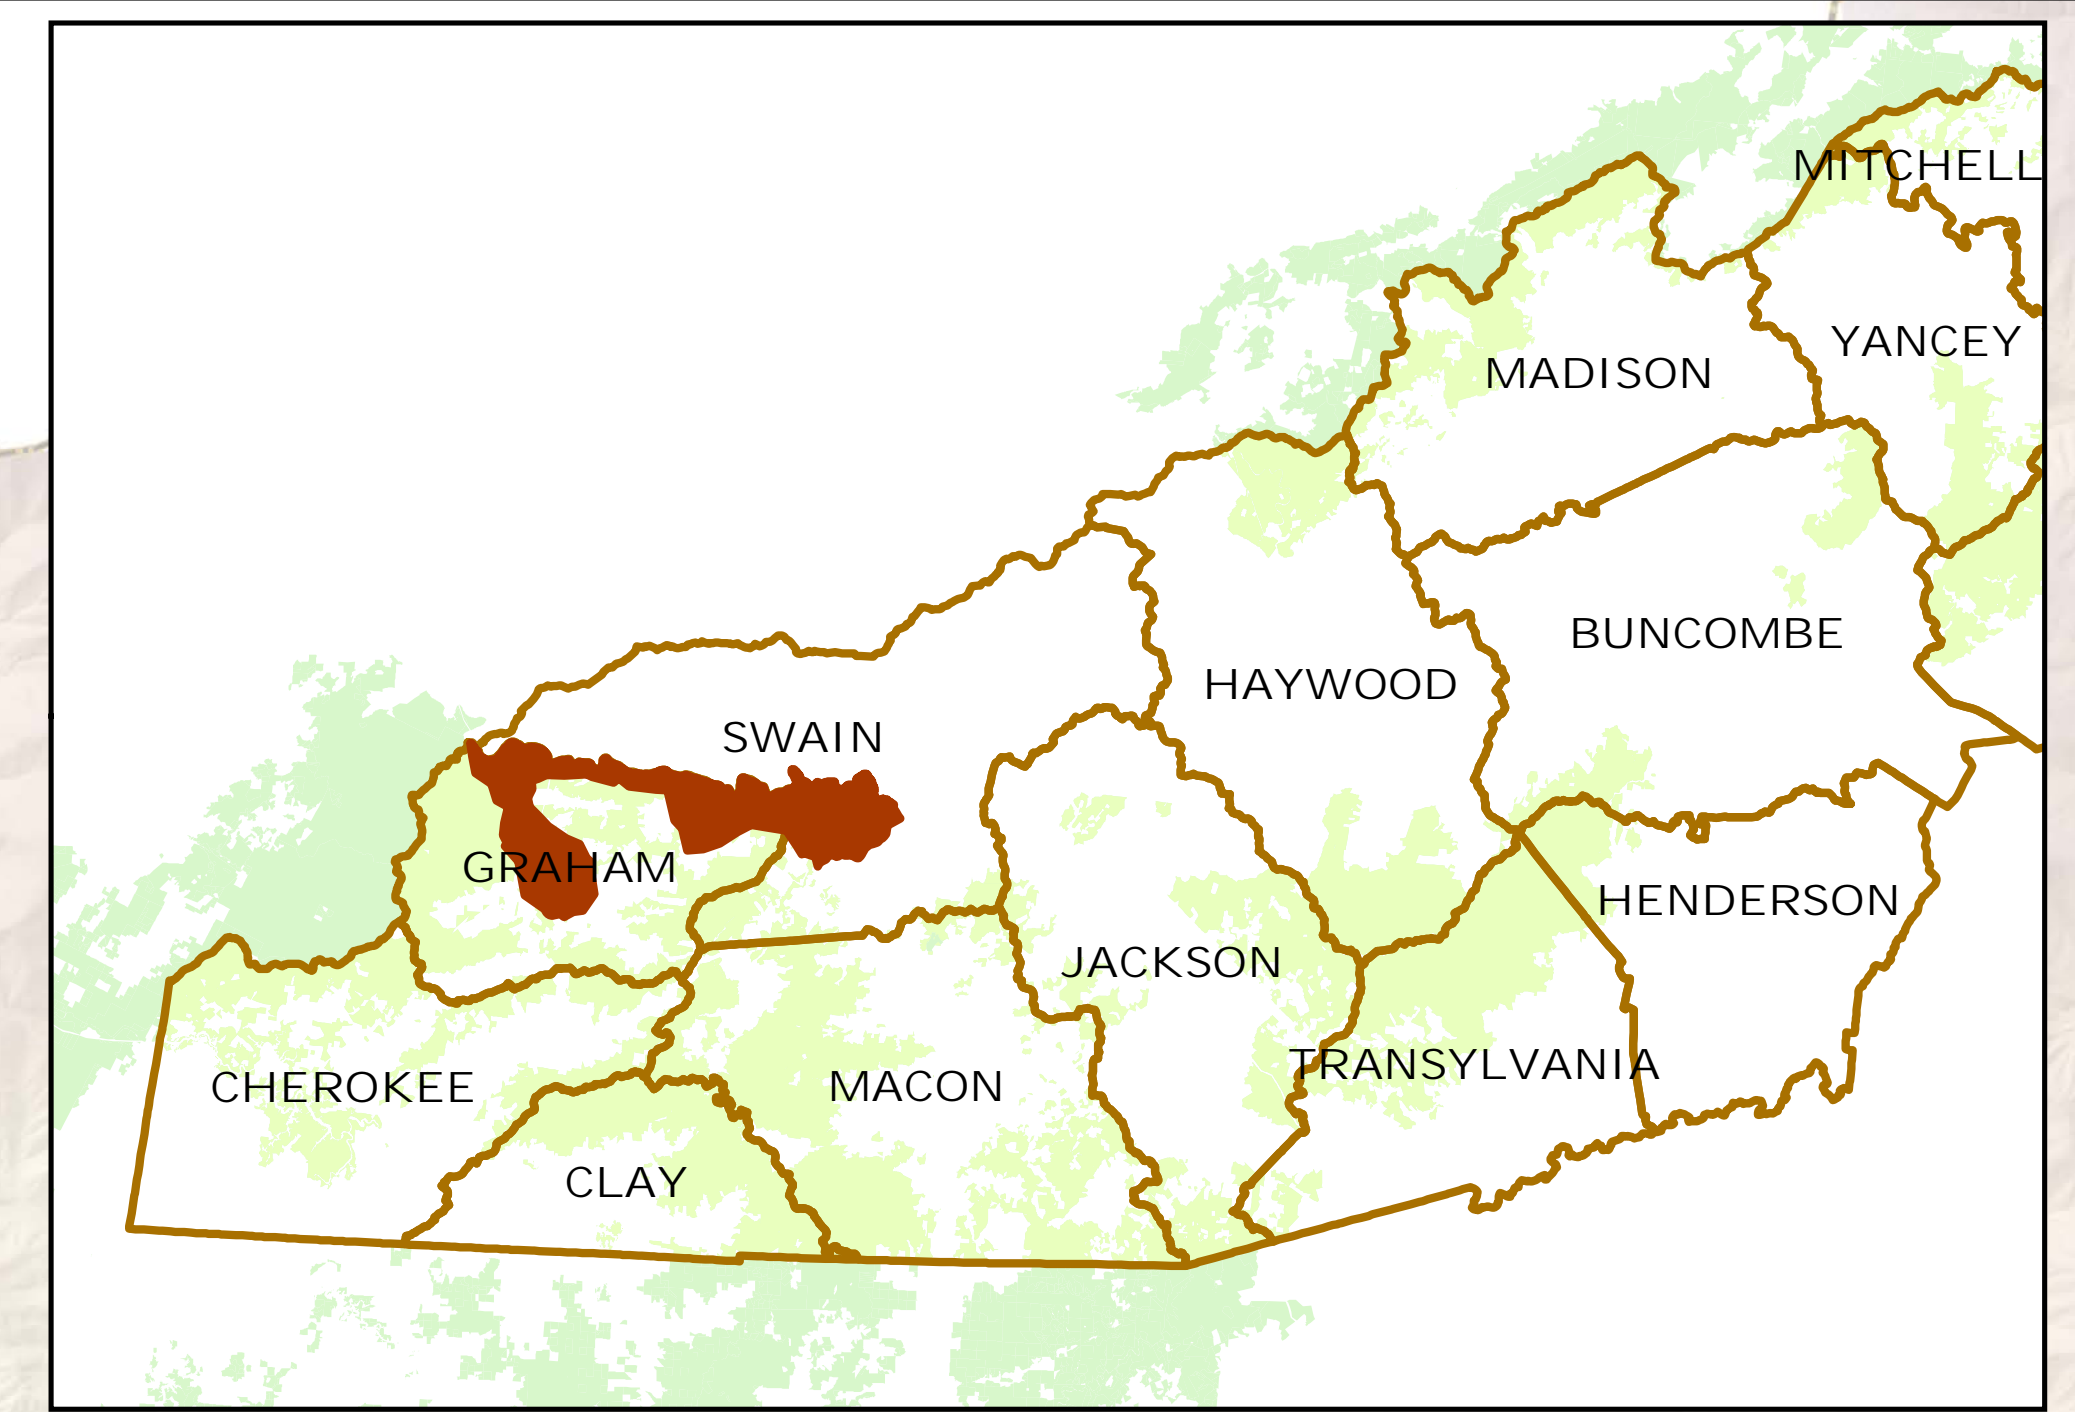

1. **Legend**
2. Fontana Lake
   - Blue Ridge Parkway
   - US Highways
   - State Roads
   - FS Roads- Open, Open Seasonal
   - FS Trails
   - Scenic Byways
   - EBCI Tribal Land
   - Conservation Easement
   - State or Local Gov Ownership
   - Potential Additions to WSR- FS portions only
   - Currently Eligible Wild and Scenic Rivers
   - Wild & Scenic Rivers

SWAIN

GRAHAM

Nantahala & Pisgah National Forests
Land & Resource Management Plan Revision

05/22/2017

CHEROKEE

**Fontana Lake
Geographic Area**

1:40,000

NCCORA