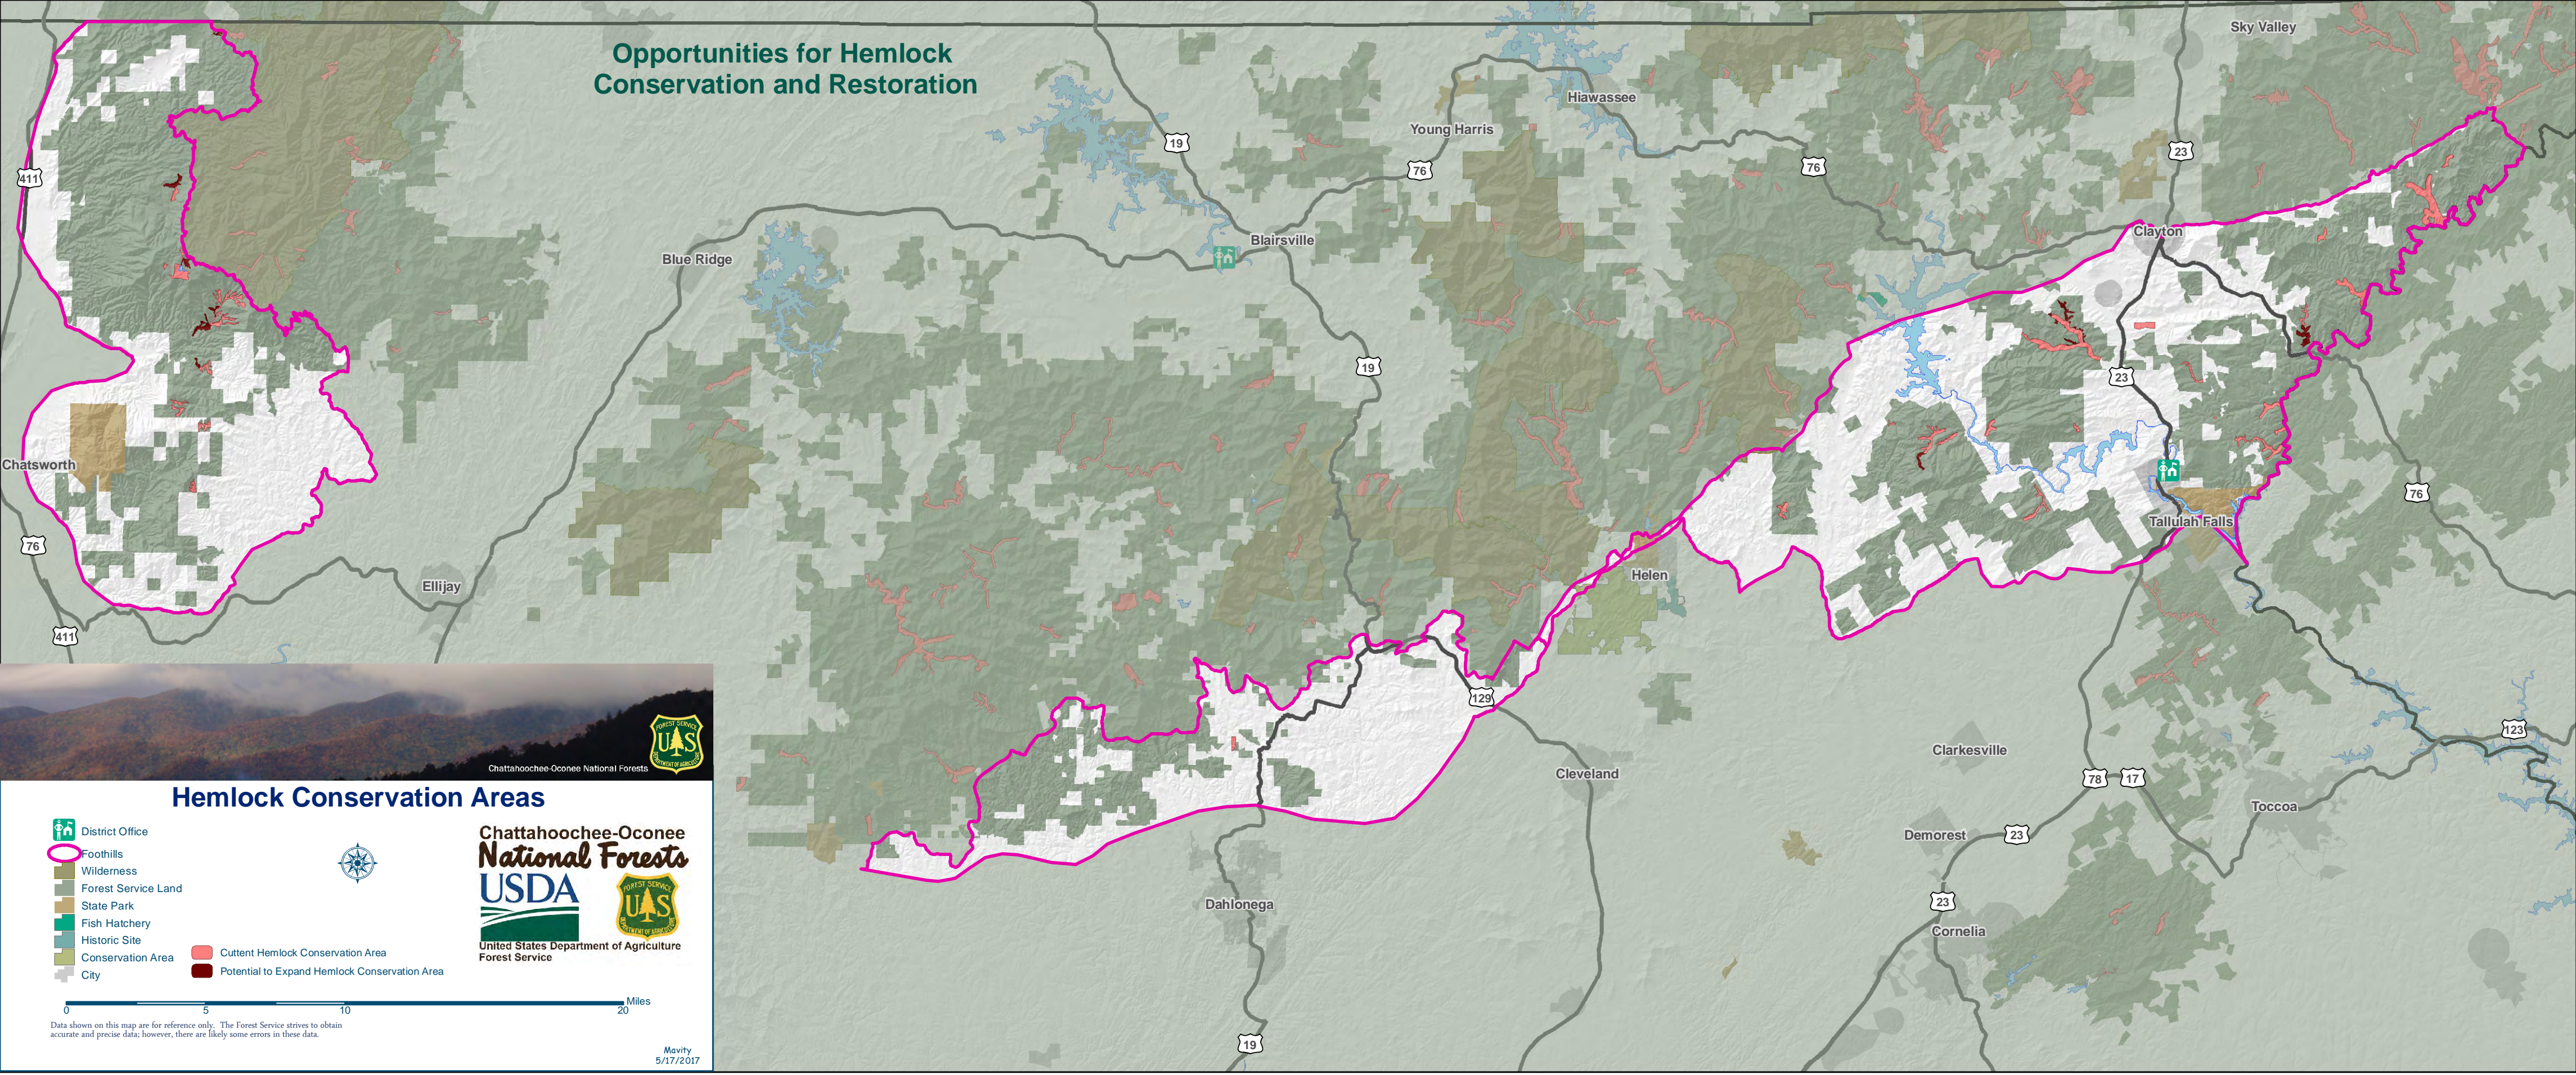

Opportunities for Hemlock Conservation and Restoration

Hemlock Conservation Areas

- District Office
- Foothills
- Wilderness
- Forest Service Land
- State Park
- Fish Hatchery
- Historic Site
- Conservation Area
- City
- Cuttent Hemlock Conservation Area
- Potential to Expand Hemlock Conservation Area