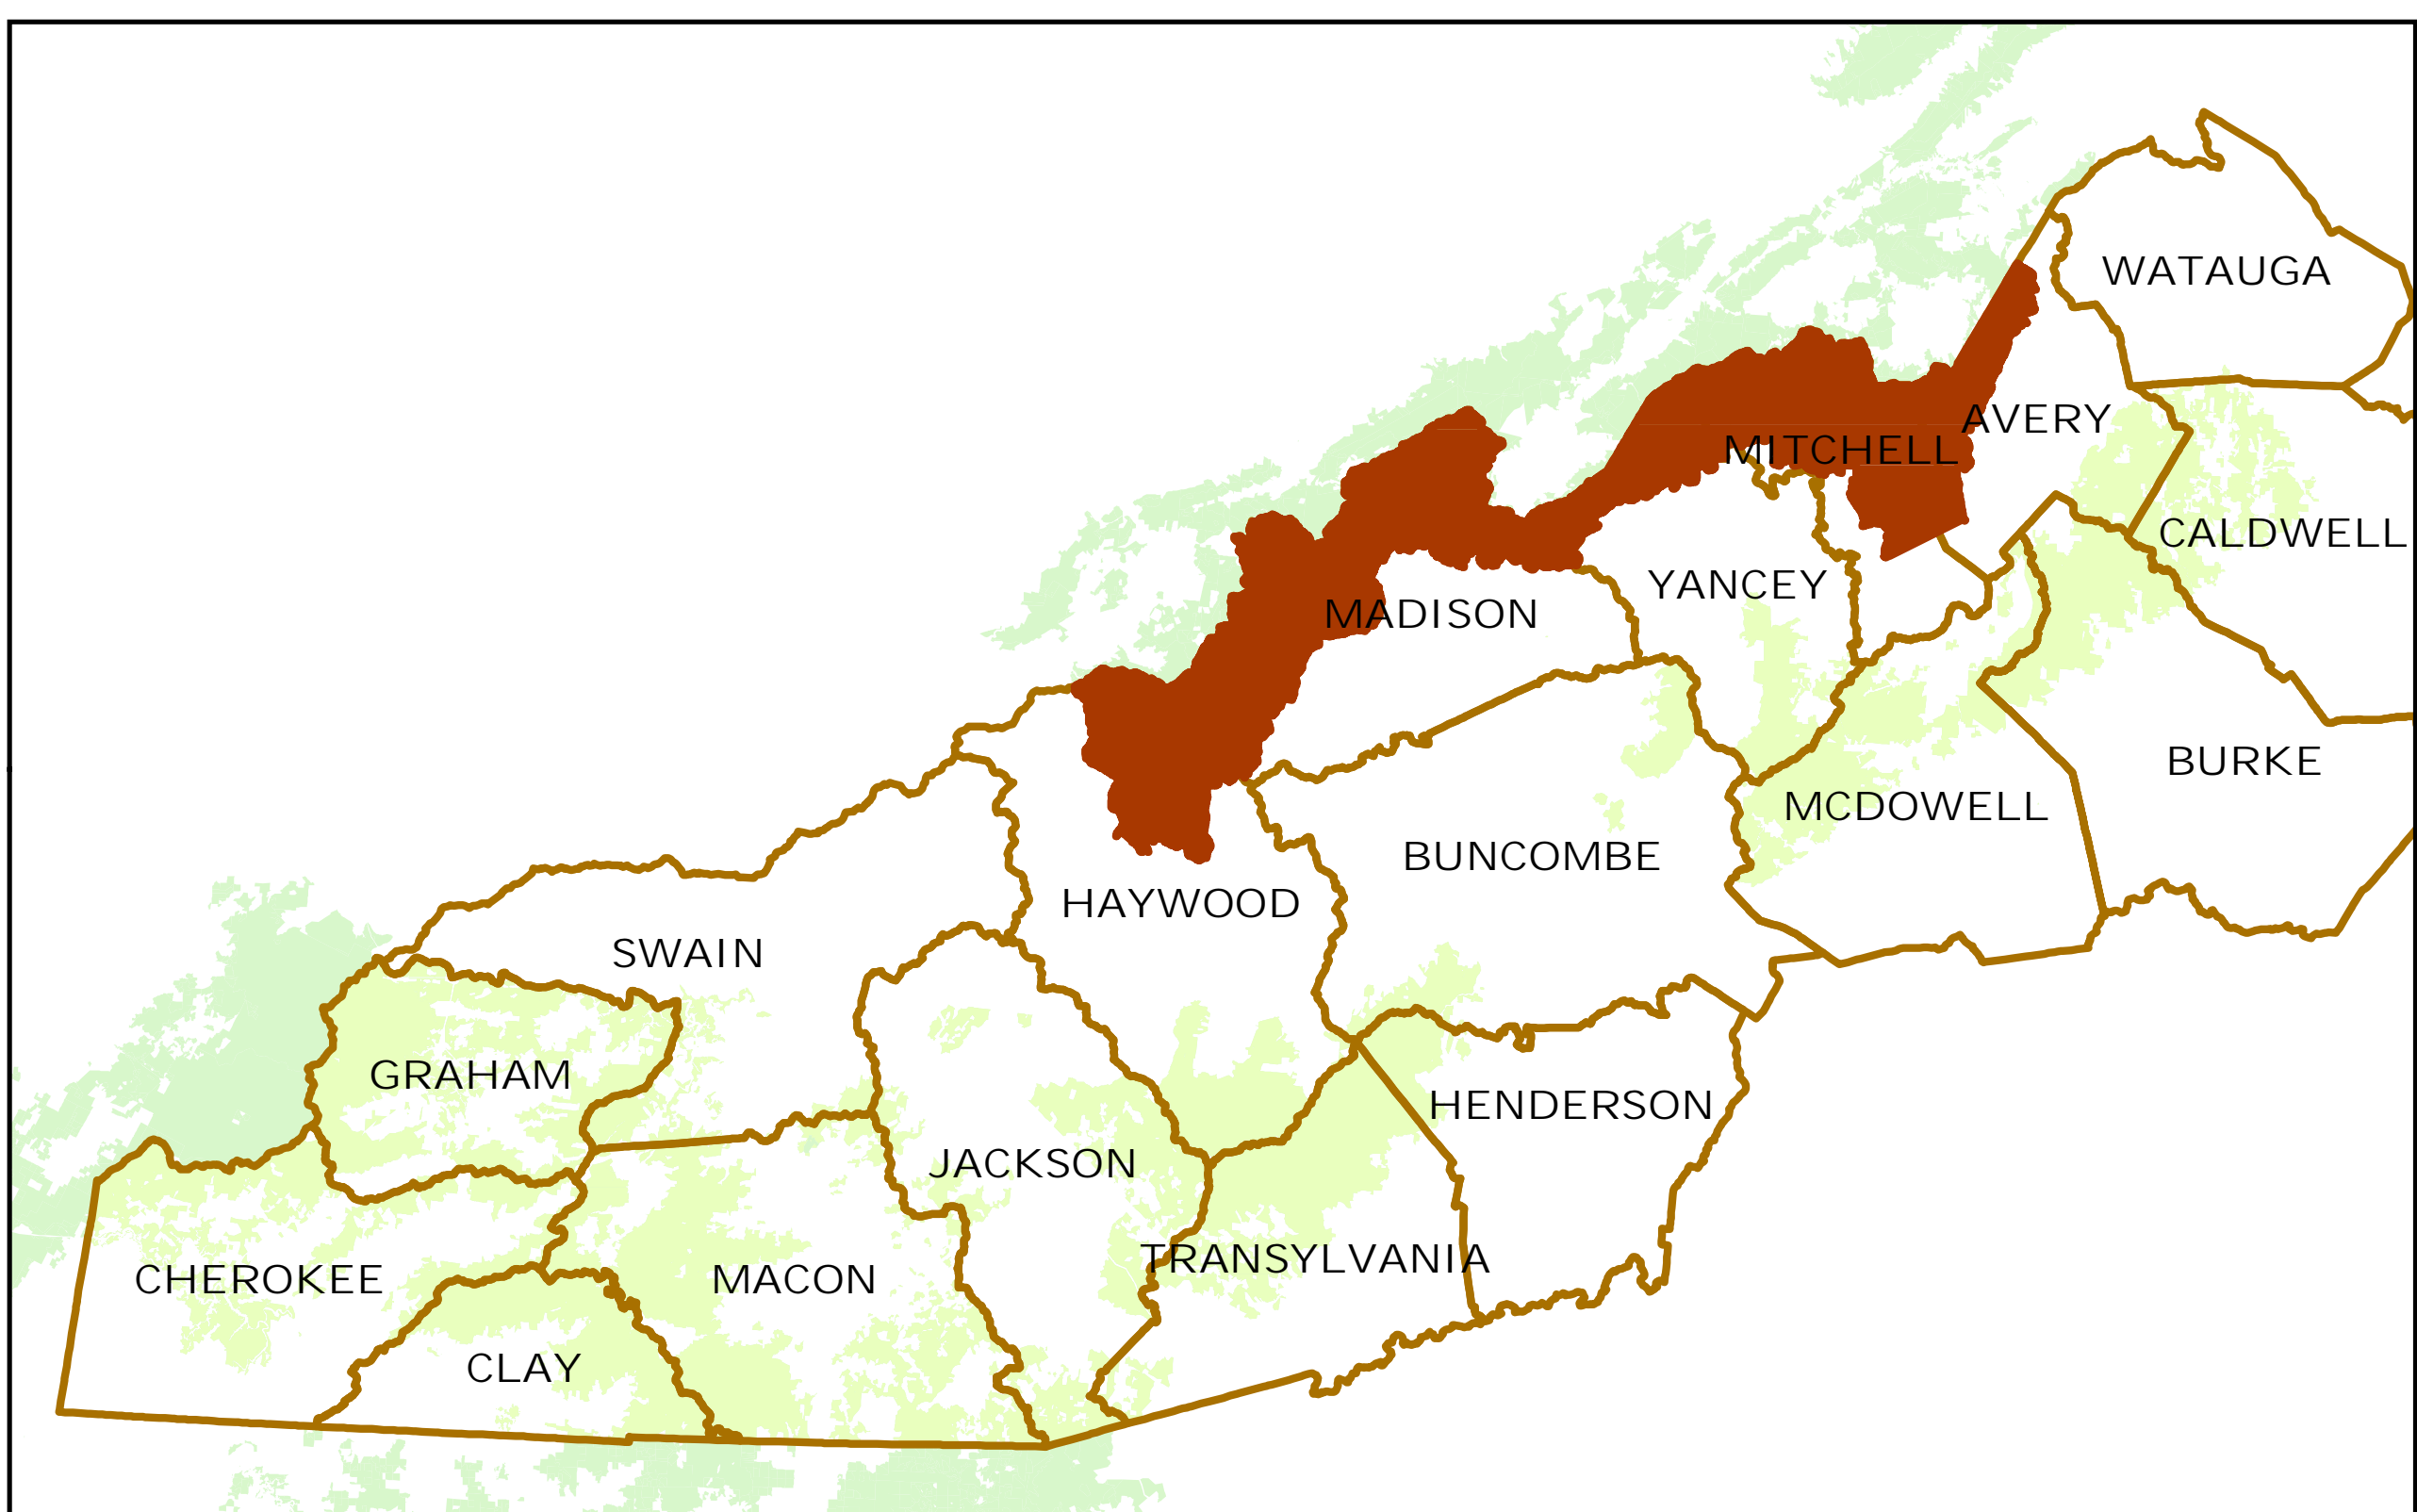

Bald Mountains Geographic Area