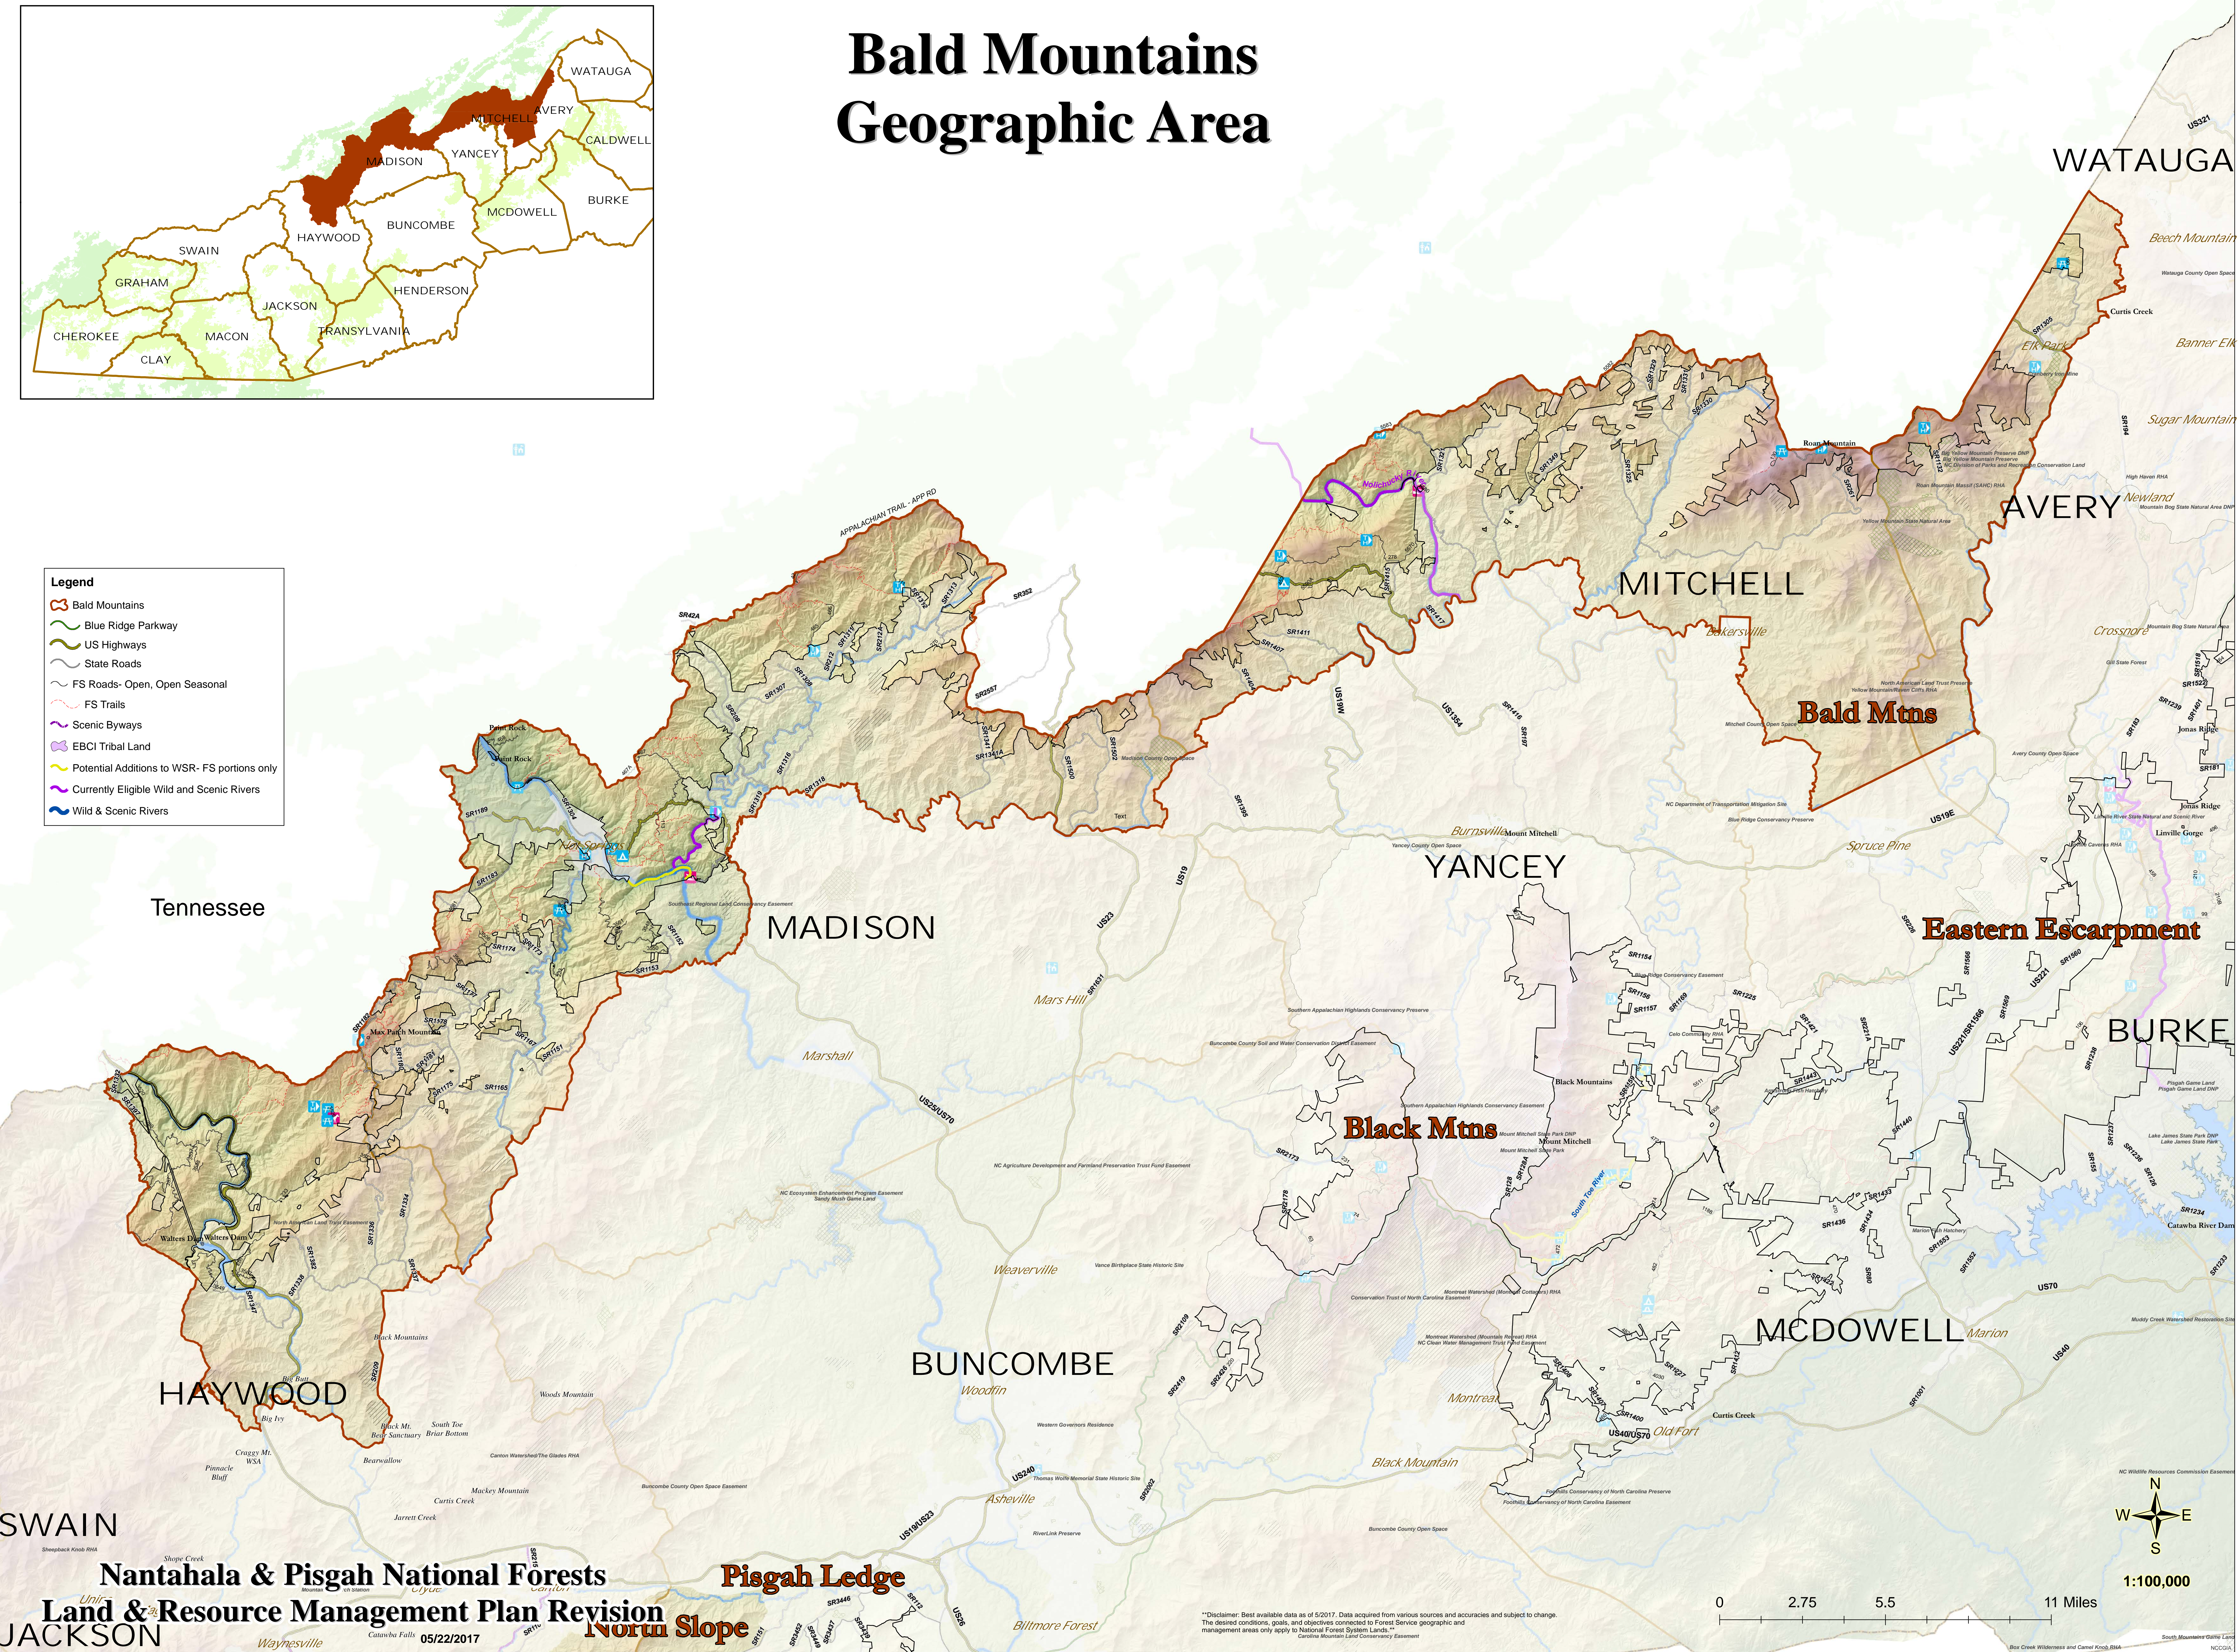

Legend

- Bald Mountains
- Blue Ridge Parkway
- US Highways
- State Roads
- FS Roads- Open, Open Seasonal
- FS Trails
- Scenic Byways
- EBCI Tribal Land
- Potential Additions to WSR- FS portions only
- Currently Eligible Wild and Scenic Rivers
- Wild & Scenic Rivers