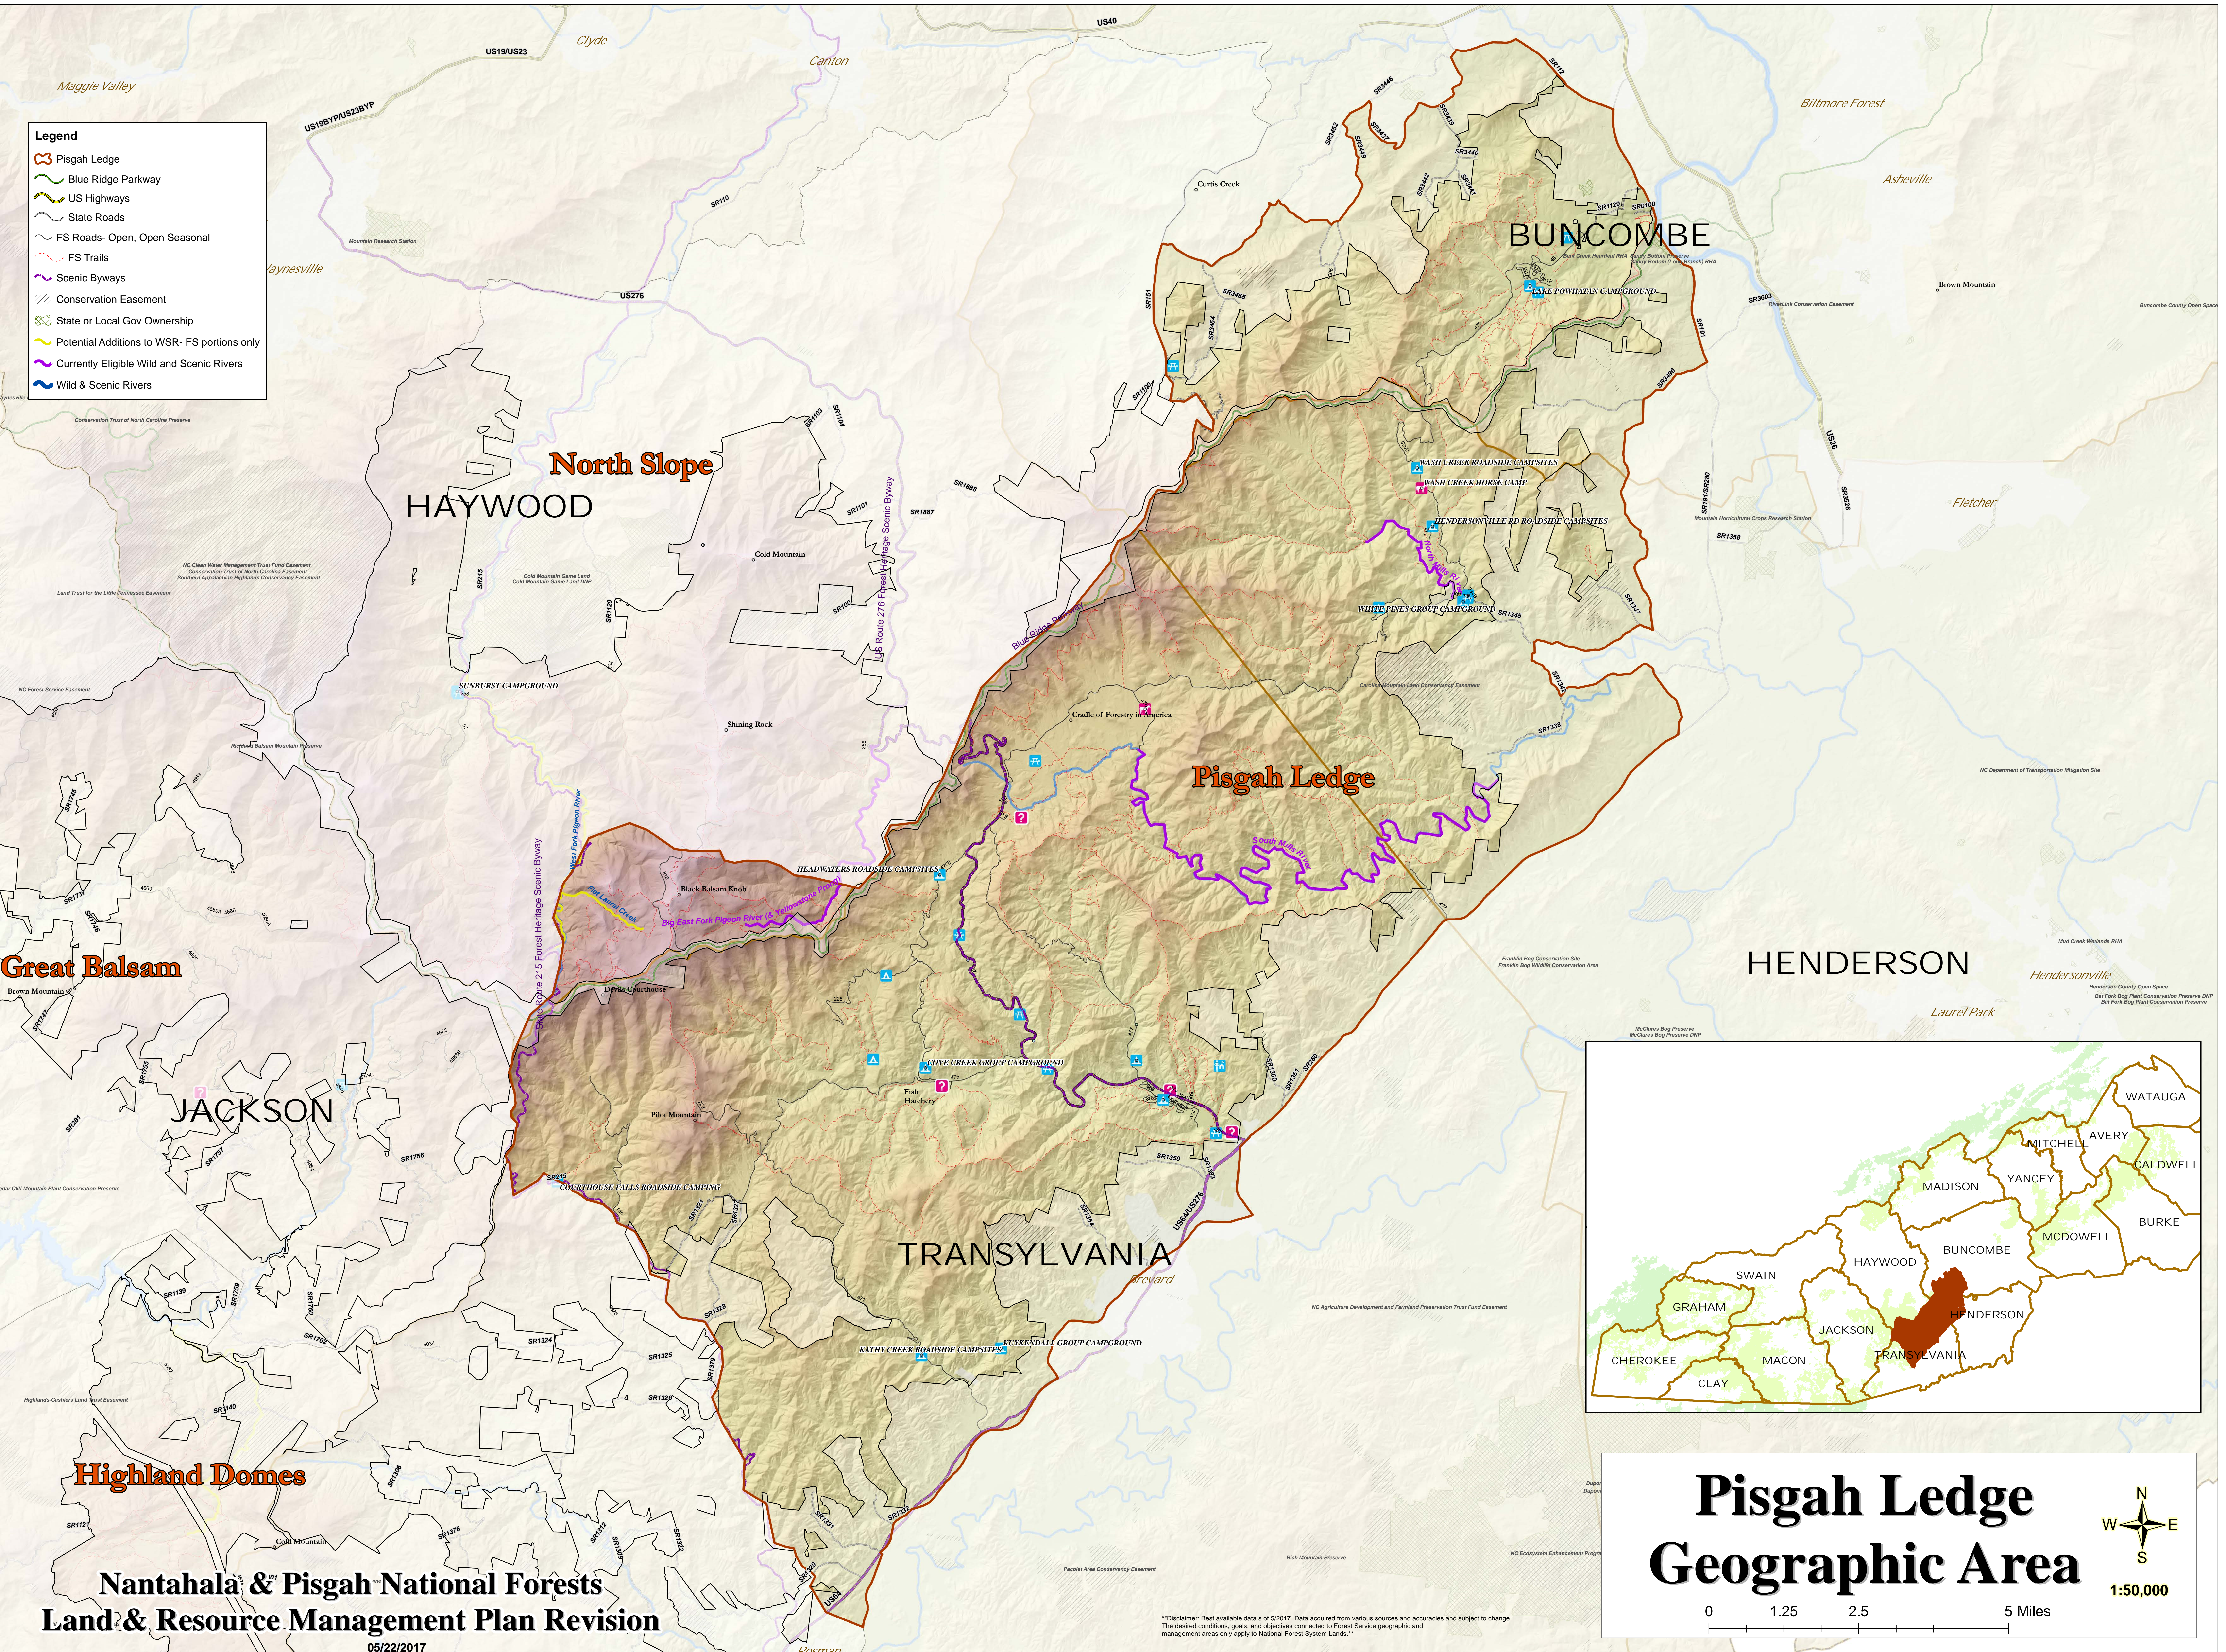

1. **Legend**
2. Pisgah Ledge
   - Blue Ridge Parkway
   - US Highways
   - State Roads
   - FS Roads- Open, Open Seasonal
   - FS Trails
   - Scenic Byways
   - Conservation Easement
   - State or Local Gov Ownership
   - Potential Additions to WSR- FS portions only
   - Currently Eligible Wild and Scenic Rivers
   - Wild & Scenic Rivers

Pisgah Ledge Geographic Area

1:50,000

0 1.25 2.5 5 Miles

**Nantahala & Pisgah National Forests
Land & Resource Management Plan Revision**

05/22/2017