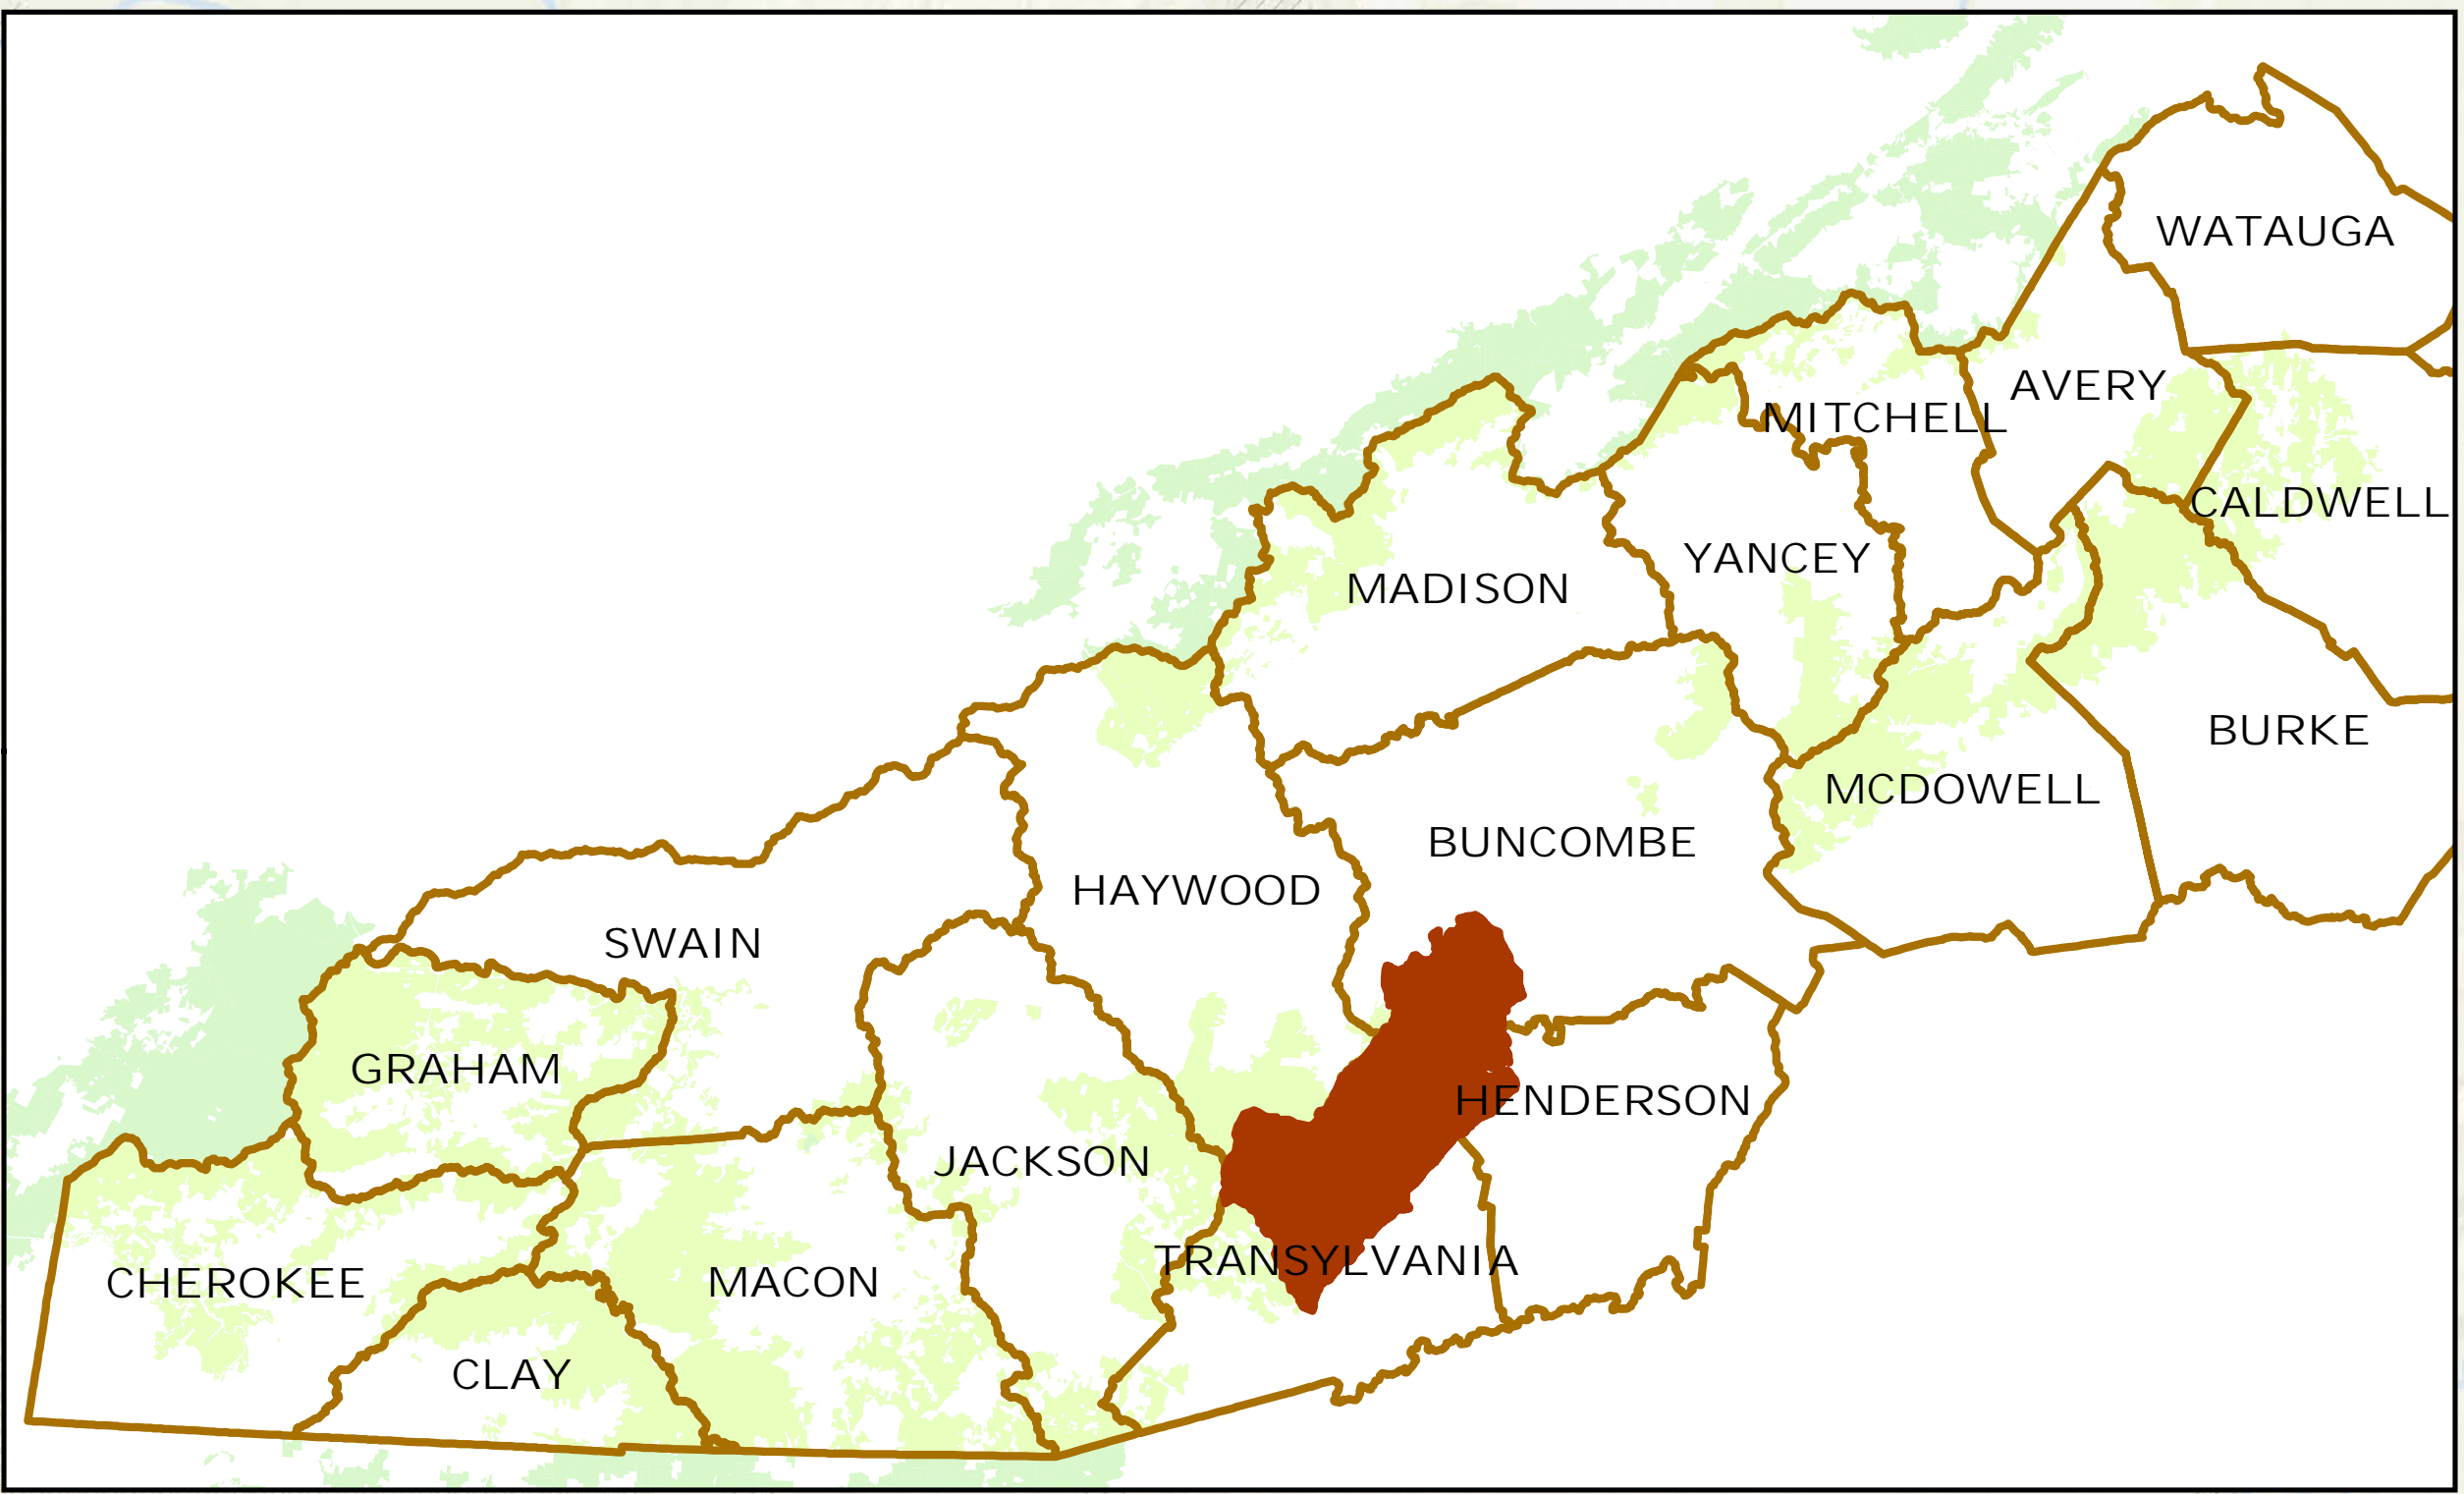

1. **Legend**
2. Pisgah Ledge
   - Blue Ridge Parkway
   - US Highways
   - State Roads
   - FS Roads- Open, Open Seasonal
   - FS Trails
   - Scenic Byways
   - Conservation Easement
   - State or Local Gov Ownership
   - Potential Additions to WSR- FS portions only
   - Currently Eligible Wild and Scenic Rivers
   - Wild & Scenic Rivers

Pisgah Ledge Geographic Area

1:50,000

0 1.25 2.5 5 Miles

**Nantahala & Pisgah National Forests
Land & Resource Management Plan Revision**

05/22/2017